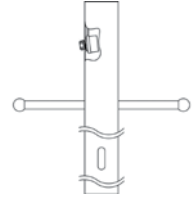

9506 AZ, BA, BK, OB, TZ
Lamp Post
W. 3" x H. 84"

9595 AGZ, BK, BST, OZ
Lamp Post
W. 3" x H. 84"

9542 BK, BST, LD, OZ
Lamp Post
W. 3" x H. 96"

9523 BKT, LD
Lamp Post
W. 4" x H. 96"

49907 AZ, BK, WH
Lamp Post
W. 3" x H. 84"