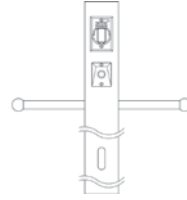

49952 BK, WH
Replacement GCO