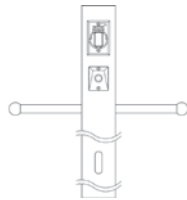

49951 BK, WH
Replacement External
Photocell