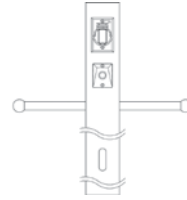

9506 AZ, BA, BK, OB, TZ
Lamp Post
W. 3" x H. 84"

9595 AGZ, BK, BST, OZ
Lamp Post
W. 3" x H. 84"

9542 BK, BST, LD, OZ
Lamp Post
W. 3" x H. 96"

9523 BKT, LD
Lamp Post
W. 4" x H. 96"

49907 AZ, BK, WH
Lamp Post
W. 3" x H. 84"