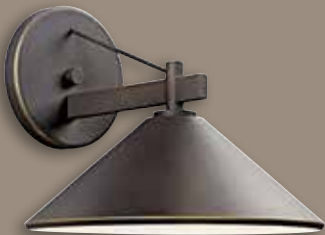

Ripley™

Olde Bronze® Finish over Cast Aluminum

49061 OZ
Lantern

W. 12" x H. 10" EXT. 13",
(1) 40W (Type R) or 60W (G Type)