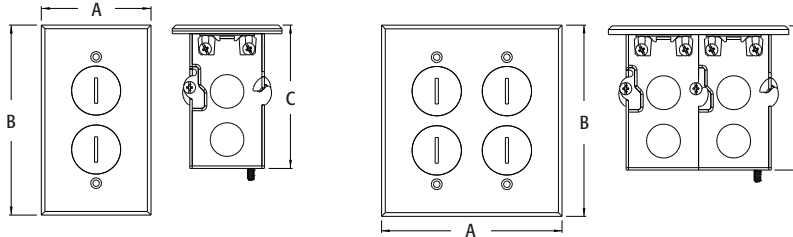

FEATURES AND BENEFITS

- Gasketed metal covers in brass or nickel-plated brass
- Cover gasket prevents water intrusion
- Competitively priced
- Threaded plugs protect receptacle when not in use

| CATALOG NUMBER | UPC/DCI/NAED MFG #018997 | DESCRIPTION | UNIT PKG | STD PKG | DIM A | DIM B | DIM C |
|----------------|--------------------------|---|----------|---------|-------|-------|-------|
| FLB5321MB | 22015 | Brass cover, single-gang w/2 threaded plugs | 1 | 4 | 2.850 | 4.937 | 3.725 |
| FLB5321NL | 22016 | Nickel-plated cover, single-gang w/2 threaded plugs | 1 | 4 | 2.850 | 4.937 | 3.725 |
| FLB5541MB | 22034 | Brass cover, 2-gang w/4 threaded plugs | 1 | 4 | 4.662 | 4.937 | 3.725 |
| FLB5541NL | 22035 | Nickel-plated cover, 2-gang w/4 threaded plugs | 1 | 4 | 4.662 | 4.937 | 3.725 |

FLB5321MB

FLB5321NL

INCLUDES...
Steel box (single or 2-gang), metal covers (single or 2-gang), gaskets, receptacle(s), and mounting screws.

INSTALLATION SHOTS

FLB5321NL

FLB5321MB

FLB5541MB

FLB5541MB