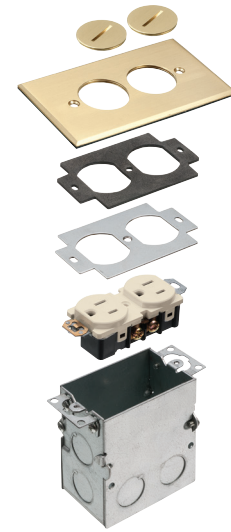

Floor Box Kit with Steel Box and Metal Cover with Threaded Plugs

For new and existing floors.

COVER KITS INCLUDE:

- Low cost convenient way to install a receptacle in the floor
- Gasketed metal cover prevents water intrusion
- Threaded plugs in cover protect receptacle when not in use
- Cover kits also available. See page P-7 & 11.

FEATURES AND BENEFITS

- Gasketed metal covers in brass or nickel-plated brass
- Cover gasket prevents water intrusion
- Competitively priced
- Threaded plugs protect receptacle when not in use

| CATALOG NUMBER | UPC/DCI/NAED MFG #018997 | DESCRIPTION | UNIT PKG | STD PKG | DIM A | DIM B | DIM C |
|----------------|--------------------------|---|----------|---------|-------|-------|-------|
| FLB5321MB | 22015 | Brass cover, single-gang w/2 threaded plugs | 1 | 4 | 2.850 | 4.937 | 3.725 |
| FLB5321NL | 22016 | Nickel-plated cover, single-gang w/2 threaded plugs | 1 | 4 | 2.850 | 4.937 | 3.725 |
| FLB5541MB | 22034 | Brass cover, 2-gang w/4 threaded plugs | 1 | 4 | 4.662 | 4.937 | 3.725 |
| FLB5541NL | 22035 | Nickel-plated cover, 2-gang w/4 threaded plugs | 1 | 4 | 4.662 | 4.937 | 3.725 |

FLB5321MB

FLB5321NL

INCLUDES...
Steel box (single or 2-gang), metal covers (single or 2-gang), gaskets, receptacle(s), and mounting screws.

INSTALLATION SHOTS

FLB5321NL

FLB5321MB

FLB5541MB

FLB5541MB