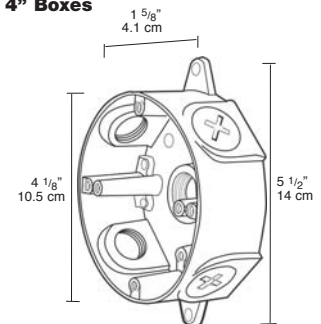

Box Diameter	Thread size (of side holes)
4"	1/2"
4"	3/4"
3"	1/2"
3"	3/4"

No Cover			Verde Green	
Bronze	Black	White	Natural	Green
VXCA	VXCB	VXCW	VXC	VXCVG
VXCA-3/4	VXCB-3/4	VXCW-3/4	VXC-3/4	VXCVG-3/4
				LRTC
				LRTC-3/4

Specifications

UL Listing:

Suitable for wet locations

Box Material:

Precision die cast aluminum

Gasket:

1/8" thick closed cell EPDM Foam for long lasting seal that won't crumple or break.

Thick **RAB** Gasket
Actual size

"others"

Screws:

10-24 Brass Round Head Phillips/slotted

Gasket:

1/8" thick closed cell silicone rubber

Ground Screw:

#10-24 Green corrosion protected steel slotted washer head screw provided in pre-tapped hole.

Patents:

The designs of RAB products are protected under U.S. and international intellectual property laws.

Info Online 24/7

Spec Sheets

www.rabweb.com > click "PRODUCTS"

Dimensions

4" Boxes

Round Box with Blank Cover