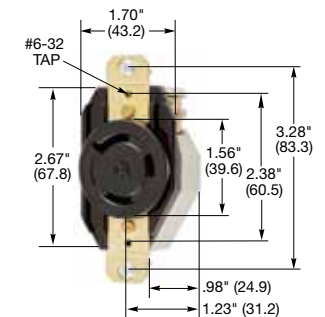

### Connector Bodies

| Description            | Cord Dia.                | Catalog Number                               |
|------------------------|--------------------------|--|
| Black and white nylon. | .325"-.930"<br>(8.25-24) | <b>HBL2603</b> <b>HBL2643</b> <b>HBL2653</b> |

### Single Flush Receptacles

| Description                            | Catalog Number                               |
|--|--|
| Black nylon face, back and side wired. | <b>HBL2600</b> <b>HBL2640</b> <b>HBL2650</b> |

### Flanged Receptacles

| Description               | Catalog Number                  |
|---------------------------|---------------------------------|
| Nylon casing, back wired. | - <b>HBL2646</b> <b>HBL2656</b> |

Note: See page B-52 for accessories.

See page B-69 for technical information on Twist-Lock devices.

**HBL2650**

**HBL2656**

Dimensions in Inches (mm)