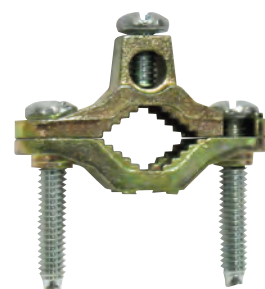

WIRE	DESCRIPTION	SCREW	PIPE	STD
CAT NO	RANGE	TYPE	SIZE	
20B*	8 Sol to 2 Str	Pressure Cast Brass Plated	Steel 1/2 to 1"	25

*not UL listed

See new products at Ihdottie.com

Dottie