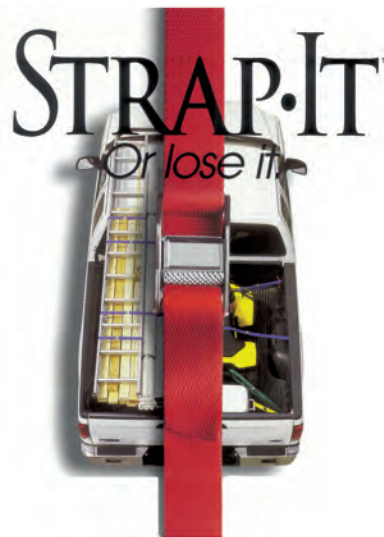

**Web Straps (Tie Down)
PC 6775**

- Weatherproof
- 750 lb. Test Webbing
- Strong 1" Heavy Duty Web Construction
- Rustproof, Cam-Action Buckle
- For Securing Contractor, DIY, Landscape Maintenance, Recreational Loads
- Available In 2 Piece Bag Or Counter Merchandiser
- 6 Color Coded Lengths: 2 Ft. To 12 Ft.

- Individual Lengths May Be Re-ordered In 1 Dozen Quantities
- Display Box Comes With Header Card