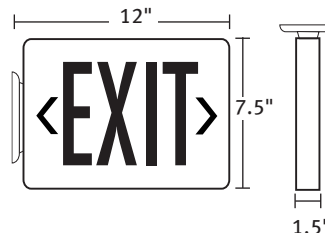

UNIVERSAL THERMOPLASTIC LED EXIT

The MX Series combines an ultra-slim polycarbonate housing and dependable Mule LED performance to give you a versatile all-in-one, 21st century design. This truly universal exit sign includes the canopy and extra faces for any application. Installation is accomplished in minutes with our tool-less, Snap-In™ design. Available with red or green energy efficient LED light sources to provide years of maintenance-free illumination at a minimal cost.

BENEFITS & FEATURES

ALL MODELS

- Durable scratch resistant polycarbonate housing
- Diffused Super-bright LEDs – Red or Green
- Even illumination – no hot spots
- Dual voltage 120/277 standard
- Eliminates maintenance – no more lamp changes
- Ultra-slim profile, contoured design
- Snap-In canopy, universal mounting
- Snap-In directional chevrons
- Installs in seconds with the simple Snap-In design
- Universal – All signs
- Damp location rated
- ETL and UL listed
- Meets NFPA 101, NEC, OSHA
- 5 Year Limited Warranty

AC ONLY MODELS

- Total power consumption under 2 watts

SELF-POWERED MODELS

- Total power consumption under 5 watts
- Sealed maintenance-free nickel cadmium battery
- Solid state charger
- Low voltage disconnect & brownout protection
- Flush mounted push-to-test switch & LED indicator
- Available with Self-diagnostics function.

STANDARD

WITH REMOTE CAPABILITY

ACCESSORIES

ACCESSORY	DESCRIPTION
VRS1	Vandal Resistant Shield - Wall Mount
WG2	Wire Guard - Small
VRL	Vandal Resistant Lens

Add suffix to model or order separately

ORDERING INFORMATION