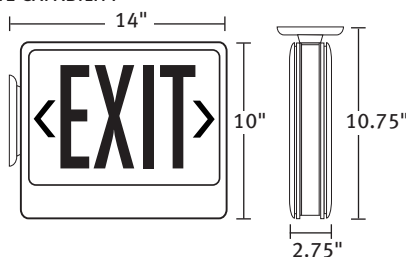

STANDARD

WITH REMOTE CAPABILITY

ACCESSORIES

ACCESSORY	DESCRIPTION
VRS1	Vandal Resistant Shield - Wall Mount
WG2	Wire Guard - Small
VRL	Vandal Resistant Lens

Add suffix to model or order separately

ORDERING INFORMATION