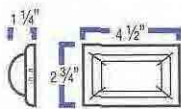

SURFACE MOUNT DECK LIGHTS