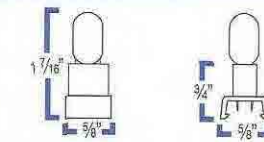

T3 Rigid Loop Xenon

9718-32	12V	5w	Clear	2"
9718-33	12V	5w	Frosted	2"
9719-32	12V	10w	Clear	4"
9719-33	12V	10w	Frosted	4"
9720-32	24V	5w	Clear	2"
9720-33	24V	5w	Frosted	2"
9721-32	24V	10w	Clear	4"
9721-33	24V	10w	Frosted	4"

T3 1/4 Wedge Base

9727	12V	3w		4"
9731	12V	3w Xenon		4"
9728	12V	5w		4"
9729	12V	5w		4"
9732	12V	5w Xenon		4"

T3 1/4 Wedge Base

9727	12V	3w		2"
9731	12V	3w Xenon		2"
9728	12V	5w		2"
9729	12V	5w		2"
9732	12V	5w Xenon		2"

T5 Wedge Base

9776	12V	8w		6"
9777	12V	12w		6"
9778	12V	18w		6"
9774	12V	18w Xenon		6"
9775	24V	18w Xenon		6"

T3 1/4 Wedge Base

9728	12V	5w	8 Included	4"