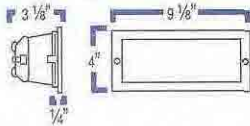

9242-12 Glass Trim