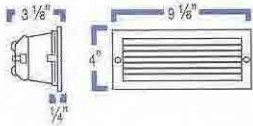

AMBIANCE®

STEP, DECK, & BRICK LIGHTS

WET LOCATION 12 VOLT LIGHTING SYSTEM IS DESIGNED TO PROVIDE SAFE, FUNCTIONAL, EASY TO INSTALL ILLUMINATION. THE LOW PROFILE DESIGN ALLOWS IT TO FIT INTO VIRTUALLY ANY APPLICATION.

RECESSED BRICK LIGHTS

- Die-cast aluminum brick lights fit into landscape walls and feature gasketed frosted glass lenses.
- (One) Access hole for 1/2" conduit on one end.
- Accommodates two 12v T5 wedge base, 18w Max. light bulbs.
- Black powdercoat finish.
- U.L., C.U.L. Listed for wet locations.

9241-12 Louver Trim