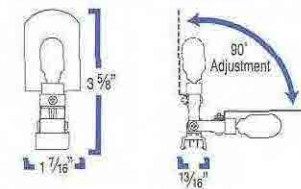

T3 Rigid Loop Xenon

9718-32	12V	5w	Clear	2"
9718-33	12V	5w	Frosted	2"
9719-32	12V	10w	Clear	4"
9719-33	12V	10w	Frosted	4"
9720-32	24V	5w	Clear	2"
9720-33	24V	5w	Frosted	2"
9721-32	24V	10w	Clear	4"
9721-33	24V	10w	Frosted	4"

T3 1/4 Wedge Base

9727	12V	3w		4"
9731	12V	3w Xenon		4"
9728	12V	5w		4"
9729	12V	5w		4"
9732	12V	5w Xenon		4"

T3 1/4 Wedge Base

9727	12V	3w		2"
9731	12V	3w Xenon		2"
9728	12V	5w		2"
9729	12V	5w		2"
9732	12V	5w Xenon		2"

T5 Wedge Base

9776	12V	8w		6"
9777	12V	12w		6"
9778	12V	18w		6"
9774	12V	18w Xenon		6"
9775	24V	18w Xenon		6"

T3 1/4 Wedge Base

9728	12V	5w	8 Included	4"