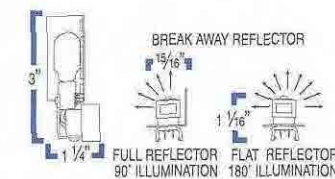

T3 Rigid Loop Xenon

9718-32	12V	5w	Clear	2"
9718-33	12V	5w	Frosted	2"
9719-32	12V	10w	Clear	4"
9719-33	12V	10w	Frosted	4"
9720-32	24V	5w	Clear	2"
9720-33	24V	5w	Frosted	2"
9721-32	24V	10w	Clear	4"
9721-33	24V	10w	Frosted	4"

T3 1/4 Wedge Base

9727	12V	3w		4"
9731	12V	3w Xenon		4"
9728	12V	5w		4"
9729	12V	5w		4"
9732	12V	5w Xenon		4"

T3 1/4 Wedge Base

9727	12V	3w		2"
9731	12V	3w Xenon		2"
9728	12V	5w		2"
9729	12V	5w		2"
9732	12V	5w Xenon		2"

T5 Wedge Base

9776	12V	8w		6"
9777	12V	12w		6"
9778	12V	18w		6"
9774	12V	18w Xenon		6"
9775	24V	18w Xenon		6"

T3 1/4 Wedge Base

9728	12V	5w	8 Included	4"