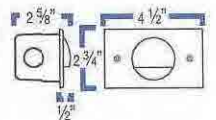

9336-12 Black Finish (shown) 9336-40 Chestnut Finish

White glass lens trim. Select from the following available light bulbs:

1. 9776 8w   9777 12w   9778 18w   9774 8w Xenon