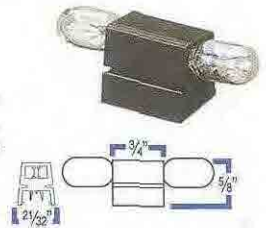

9429-12 Black Finish (shown) 9429-15 White Finish

One light socket. Minimum socket spacing 2" on center. Accommodates one, T3 1/4, wedge base 5w Max. light bulb. Select from the following available light bulbs:

1. 9727 3w   9728 5w
   9731 3w Xenon   9729 5w
   9732 5w Xenon