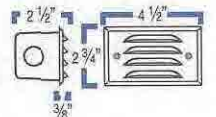

9337-12 Black Finish Louver Trim

Select from the following available light bulbs:

1. 9776 8w   9777 12w   9778 18w   9774 8w Xenon

9341-12 Black Finish 9341-40 Chestnut Finish (shown)

Louver / Step trim. Select from the following available light bulbs:

1. 9776 8w   9777 12w   9778 18w   9774 18w Xenon