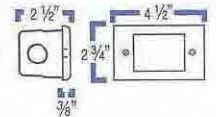

RECESSED MOUNT DECK LIGHTS

- Aluminum trims with powdercoat finish.
- Complete with galvanized housing with powdercoat finish and 12v 18w T5 wedge base socket.