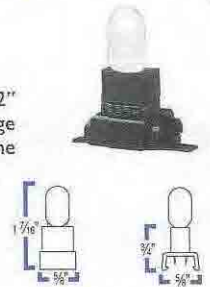

See Ambiance® pages 347-365 for other components and fixtures that are U.L. Listed for wet location.

RECESSED MOUNT DECK LIGHTS

- Aluminum trims with powdercoat finish.
- Complete with galvanized housing with powdercoat finish and 12v 18w T5 wedge base socket.