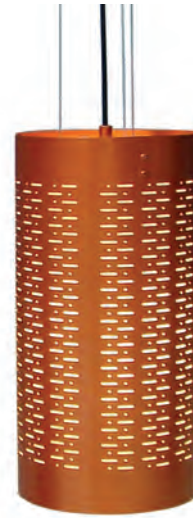

DOME PENDANT

Size

RLM71DMA9ML11-36027K - Dome Pendant, 11" Dia., with (1) Megaman A21 Lamp

– Finish

WM - Wood and Metal

off-white metal

Decorative 22" diameter basket pendant adds a rustic exotic feel to any space. Woven rattan wicker shade features three (3) staggered suspended lamp positions to add interest and visual appeal. Includes antique bronze finish canopy, 10' brown, fabric covered cord with aircraft cable and three (3) energy efficient, 3W ST19 Filament LED lamps. Color management system maintains color consistency over time and temperature. Correlated Color Temperature of 2200K, Color Rendering Index of 80. Lumen output = 210 (70 Lumens per Watt). Three (3) E26 base sockets, 25W Max. each, 120V cETLus Listed. NRTL Certified to UL Standards. Indoor use only.

BASKET PENDANT

Size

RLM73BKA8ML02-36022K - Basket Pendant, 22" Dia.,
with (3) Megaman ST19 Lamps

– Finish

WK - Wicker

natural wicker

Perforated metal shade with satin copper tone painted finish. Includes interior side diffuser and bottom diffuser. 8' UL Listed black SVT cord. Three (3) aircraft cable supports. One (1) E26 base socket. cETLus Listed. NRTL Certified to UL Standards. Indoor use only.

PERFORATED CYLINDER PENDANT

Size	Finish
RLM31CY - Perforated cylinder pendant, 9" Dia. x 18" H	CO - Copper

copper

Decorative globe pendant in natural wood adds warmth and style to any space. Premium plywood construction with 10 ft (120") brown fabric covered cord, monopoint wood canopy, and one (1) energy efficient, 3W G25 filament LED lamp, tinted glass, 360° distribution. Correlated Color Temperature of 2200K, Color Rendering Index of 80. Lumen output of 210 (70Lm/W). 120V E26 Base. If choosing incandescent lamps, 12" Pendant: One (1) Lamp with E26 Base, 40W Max.; 18" Pendant: One (1) Lamp with E26 Base, 60W Max. cCSAus Listed. NRTL Certified to UL Standards. Indoor use only.