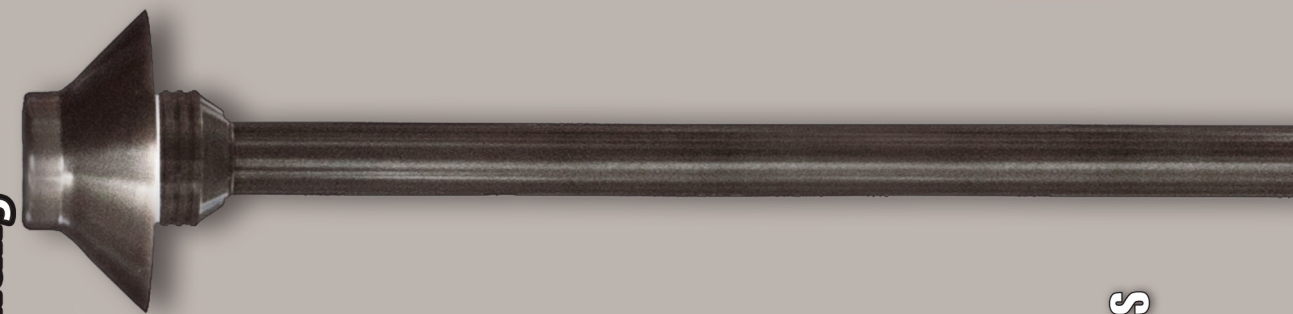

12 VOLT SERIES

www.coronalighting.com

CORONA LANDSCAPE LIGHTING

12 VOLT SERIES