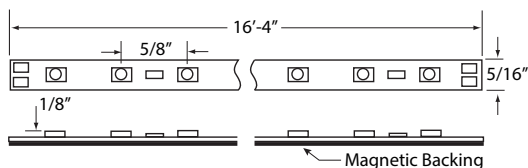

PROJECT	TYPE
CATALOG NUMBER	

PRODUCT DESCRIPTION

A high output, 80+ CRI flexible LED linear ribbon that features a magnetic back for mounting to retail shelving, metal cabinets, commercial workspaces, grocery store shelving, or where magnetic / portable mounting is ideal. 3000K and 4200K. Available in a high output, high efficiency 16'-4" reel.

Custom cuts available - consult factory.

FEATURES

- 12VDC operation. Requires remote driver
- Dry location
- Dimmable
- Magnetic mounting strip on back
- Available with connectors (see below)
- 5 year warranty
- High output
- Available in 16'-4" reels

PHOTOMETRICS

- Please see our website at gmlighting.net.

ORDERING INFORMATION

Catalog No.	Length	Output	LED Wattage	Lumens per Foot	Color Temp.*
MTR300-30	16'-4" reel	High	2.2W /ft.	195	3000K
MTR300-42	16'-4" reel	High	2.2W /ft.	222	4200K