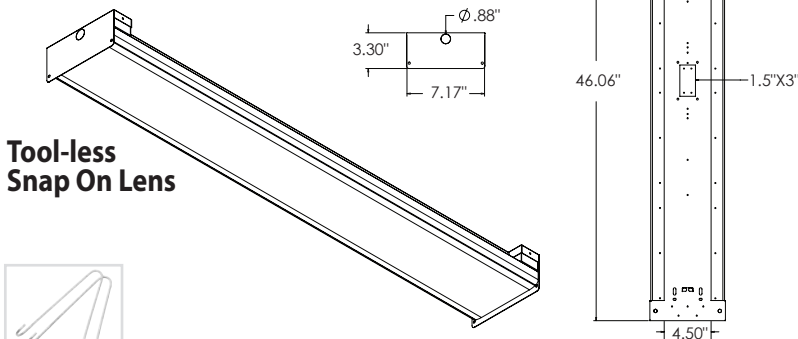

Dimensions and Specifications

Overall Height: 3.30" (8.38 cm)
Overall Width: 7.17" (18.21 cm)
Length: 46.06" (116.99 cm)

**Tool-less
Snap On Lens**

Hanging Hooks Included

For more information including photometrics, Lighting Facts and DLC visit www.atlasled.com