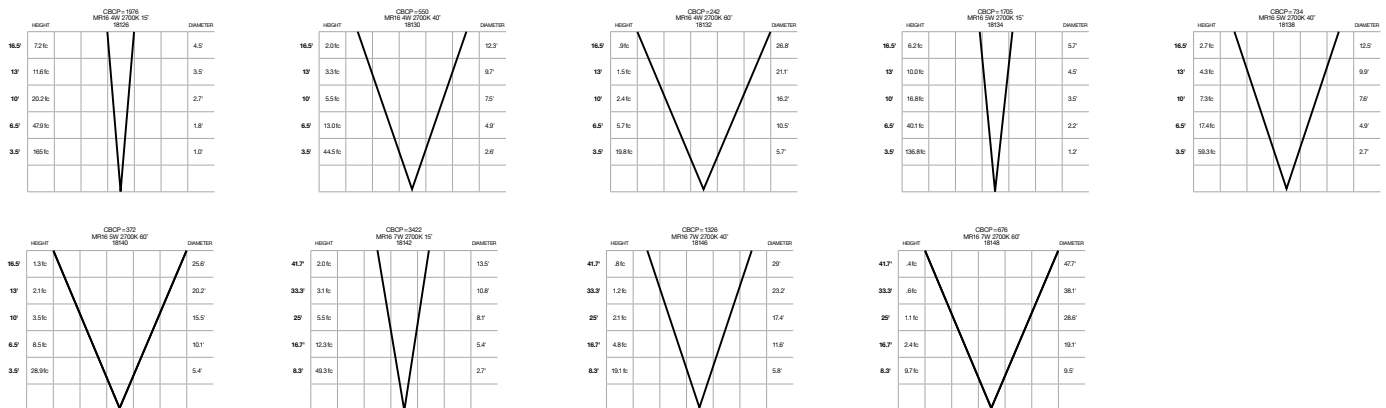

12V PHOTOMETRICS

* The curves indicate the illuminated area and the average illumination when the luminaire is at different distances. Stated footcandles are for bare lamps only. For additional photometrics, visit kichler.com/landscape.