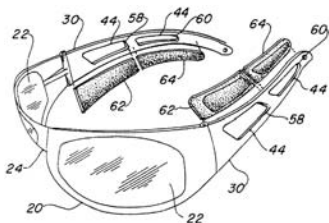

SNUG FITTING FLOATING EYEGLASSES

Inventor: Thomas A. Bonacci
Costa Mesa, CA (US) 92626

Appl. No: 10/133,281
Filed: Apr. 29, 2002

United States Patent
Bonacci Patent No: 6,059,408
Date of Patent: May 9, 2000