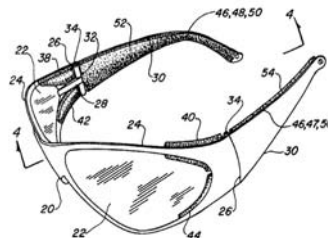

SNUG FITTING FLOATING EYEGLASSES

Inventor: Thomas A. Bonacci
Costa Mesa, CA (US) 92626

Appl. No: 09/352,151
Filed: July 13, 1999