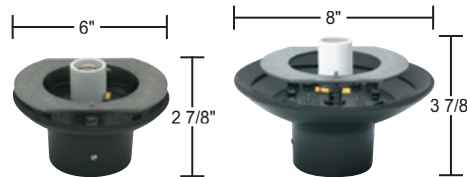

Die Cast Aluminum

4Kv Medium Base Porcelain Socket
Specify Option: (MG) Mogul Socket, (G) GU24 Socket

1721 Black

1720 White

For 10"-16" Globes & 11" x 17" Acorns with 5 1/4" Opening
Powdercoated Finish
I.D. = 3"