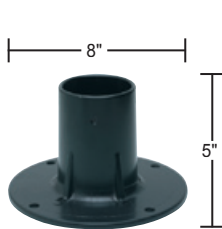

Flange Bases & Covers

2403
Die Cast Aluminum Flange base
Powdercoated Finish
for 8" - 12" x 2.950" O.D. Posts only