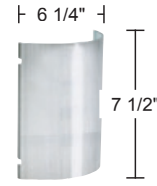

**WALL PACK
EVERSTONE™
LANTERNS**

ACRYLIC

- *1301727-Clear Prismatic
- 1301728-Opal