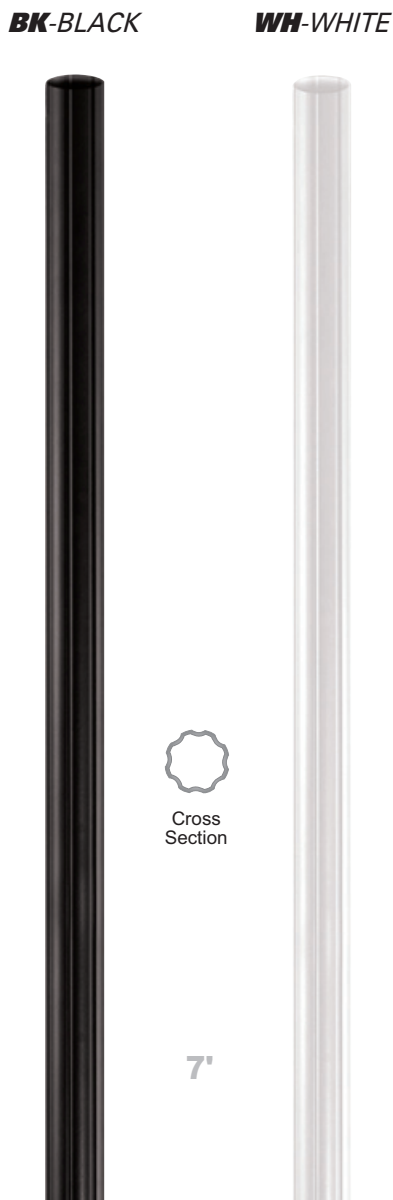

DIRECT BURIAL LAMP POSTS

Lamp Posts & Accessories

SMOOTH PLASTIC WITH ALUMINUM LINER

GUIDE: 308C-320NCA

Post Dimensions: O.D. = 2.950", I.D. = 2.850",
Wall = .050"

ITEM #	OPTION	COLOR
308-7' Post	NCA-No Crossarm	Black
310-10' Post	320-Photo Control C-Convenience Outlet	WH-White

SATIN FLUTED ALUMINUM

GUIDE: 297-688NCA-WH

Post Dimensions: O.D. = 2.950", I.D. = 2.660",
Wall = .050"

ITEM #	OPTION	COLOR
297-7' Post	NCA-No Crossarm 688NCA-Photo Control & No Crossarm	BK-Black WH-White

*Crossarm unavailable with Satin Fluted Aluminum Posts.

NOTE: Posts with Crossarm, Photo Control, or Convenience Outlet come pre-punched for installation. Minor assembly required.

ADDRESS LITE

CAL

120V Post Mount
Cast Aluminum Address Lite
4" Vinyl Number Kit
(2) 8W Candelabra Lamps (Not Included)
Crossarm mounting holes required
Available in (BK) Black or (WH) White