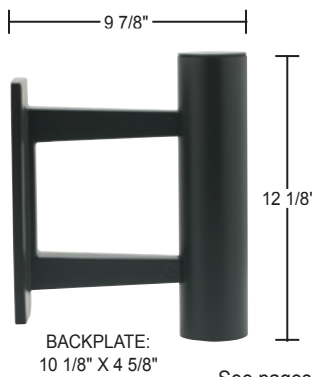

Cast Aluminum Wall Bracket

1737
Contemporary Wall Bracket for 3" Post Mount Fixture
Max. Globe size: 16". I.D. = 3"
Available in Black Powdercoated Finish.
See page 36 for installed view.

See pages 28-37 for fixtures.