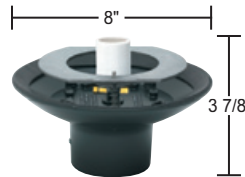

#### Die Cast Aluminum

4Kv Medium Base Porcelain Socket  
**Specify Option: (MG) Mogul Socket, (G) GU24 Socket**

**1721** Black

**1720** White

For 10"-16" Globes & 11" x 17" Acorns with 5 1/4" Opening  
Powdercoated Finish  
I.D. = 3"