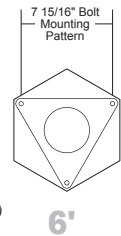

#### C6P2-RU

**Post Dimensions:**  
O.D. = 3", I.D. = 2.8"  
Wall = .100", L = 6'

**Base Dimensions:**  
H = 21", W = 10 1/4"

#### C8P2-BK

**Post Dimensions:**  
O.D. = 3", I.D. = 2.8"  
Wall = .100", L = 8'

**Base Dimensions:**  
H = 28 1/2", W = 11 5/8"  
2"x4" Access Plate

#### C10P2-BK

**Post Dimensions:**  
O.D. = 3", I.D. = 2.8"  
Wall = .100", L = 10'

**Base Dimensions:**  
H = 37", W = 16 5/8"  
2"x4" Access Plate

- Fits Most Standard 3" Post Tops
- Constructed of Non-Corrosive Polymer with PVC Core
- Available in Black Only

#### S6P1-BK

**Post Dimensions:**  
O.D. = 3", I.D. = 2"  
L = 6'

**Base Dimensions:**  
H = 25 1/2", W = 10 5/8"

**NOTE:** Includes anchor bolts and templates. Post and Base are two piece system that ship separately. Posts accommodate Photo Control 688. See page 39. Photo Controls sold separately.