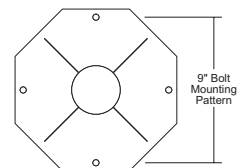

See page 43 for specifications.

NOTE: It is recommended that a (2405) Flange Base be used on any surface mount post that utilizes multiple H.I.D. Post Brackets. Allen Set Screws, 3/8" x 12" Zinc Plated Anchor Bolts, and Template are included with Flange Base. Flange Post Base sold separately.