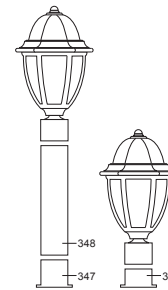

CP-689
120V Button Photo Control with Adapter for 3" Posts