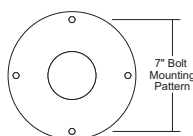

DIRECT BURIAL AND SURFACE MOUNT ALUMINUM LAMP POSTS

DIRECT BURIAL

Includes Inlet Hole

GUIDE: 2514-BK-320

Post Dimensions: O.D. = 2.950", Wall = .072"

ITEM #	COLOR	OPTION
2500-8'	BK-Black	320-Photo Control
2510-10'	WH-White	HH*-2"x4" Hand Hole
2512-12'	BZ-Bronze	
2514-14'		

GUIDE: 2592-WH-HH

Post Dimensions: O.D. = 2.950", Wall = .125"

ITEM #	COLOR	OPTION
2590-10'	BK-Black	HH*-2"x4" Hand Hole
2592-12'	WH-White	
2594-14'	BZ-Bronze	

SURFACE MOUNT

Flange Sold Separately

GUIDE: 2600-BZ

Post Dimensions: O.D. = 2.950", Wall = .072"

ITEM #	COLOR	OPTION
2600-8'	BK-Black	320-Photo Control
2610-10'	WH-White	HH*-2"x4" Hand Hole
2612-12'	BZ-Bronze	

GUIDE: 2694-BK-HH

Post Dimensions: O.D. = 2.950", Wall = .125"

ITEM #	COLOR	OPTION
2690-10'	BK-Black	HH*-2"x4" Hand Hole
2692-12'	WH-White	
	BZ-Bronze	

*In order to meet U.L. and N.E.C. standards, any post designed to be mounted over 8' above ground includes a 2" x 4" (HH) Hand Hole and ground lug.

POST LENGTH	SUGG. BURIAL DEPTH
7'	18"
8'	18"
10'	24"
12'	24"
14'	30"

SAFETY NOTE: Selecting a post for performance and safety requires a full understanding of various factors and conditions. Professional engineering assistance in selecting a post is highly recommended. Purchaser is responsible for meeting any and all codes or requirements. If you choose a post without getting such assistance, you do so at your own risk.

1736

Contemporary post bracket for most 3" post mount fixtures. See page 36 for installed view.

Post Bracket sold separately. See page 43 for specifications.

POST BRACKET

BRACKET DRILLING CONFIGURATION

To order Cast Aluminum Post Bracket (1736 page 43), specify position of Post Bracket desired by adding the appropriate position code, as a letter suffix, to the Post Catalog Number. 1736 designed for 3" Posts.