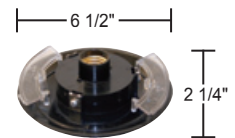

Polycarbonate

Medium Base Phenolic Socket
Specify Option: (G) GU24 Socket
Example: 1721P-G

1721P Black

1720P White

For 10"-16" Globes with 5 1/4" Opening
I.D. = 3"