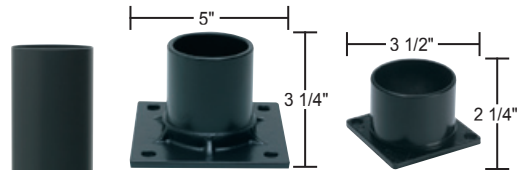

Post Fixture Adapters

347
Surface Mount Adapter for use with **348** Stub Post

349
Surface Mount Adapter for 3" Post Mount Fixtures

348
3" Stub Post for use with **347** Surface Mount Adapter
SPECIFY: (6", 12", 18" 24" or 30" Length)