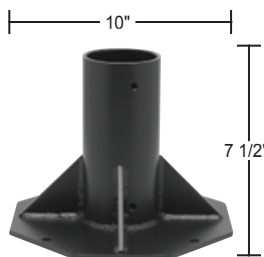

2405
Heavy Duty Welded Steel Flange base
Powdercoated Finish
for 12" x 2.950" O.D. Posts only

See page 41 for bolt mounting patterns.