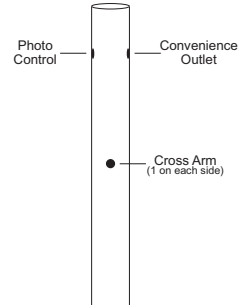

Lamp Posts & Accessories

DIRECT BURIAL LAMP POSTS

- Fits Most Standard 3" Post Top Fixtures
- Available in Powdercoated Aluminum or Smooth Plastic with Aluminum Liner

SATIN ALUMINUM

GUIDE: 295-320NCA

Post Dimensions: O.D. = 2.950", I.D. = 2.850",
Wall = .050"

ITEM #	OPTION	COLOR
295-7' Post	NCA-No Crossarm	Black
293-8' Post	320-Photo Control	WH-White
294-10' Post	C-Convenience Outlet	RU-Rust BZ-Bronze

PUNCH LOCATIONS (Side View)

NOTE: Posts with Crossarm, Photo Control, or Convenience Outlet come pre-punched for installation. Minor assembly required.