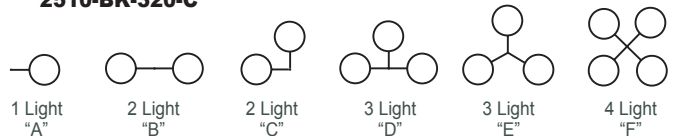

POST BRACKET

BRACKET DRILLING CONFIGURATION

To order Cast Aluminum Post Bracket (1736 page 43), specify position of Post Bracket desired by adding the appropriate position code, as a letter suffix, to the Post Catalog Number. 1736 designed for 3" Posts.

Example: If ordering post drilled for 2 post brackets @ 90°, add "-C".
"2510-BK-320-C"

NOTE: MAX. GLOBE SIZE for Configurations -C, -D & -F is 12" Diameter, -E is 14" Diameter.

FLANGE POST BASES