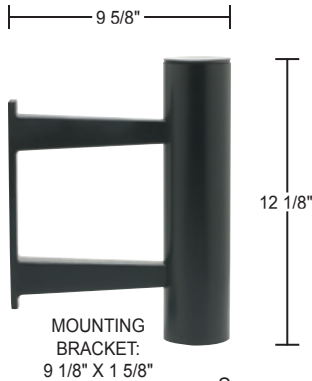

## Cast Aluminum Post Bracket

**1736**  
Contemporary Post Bracket for 3" Post Mount Fixture  
Designed to mount to 3" Posts  
Max. Globe size: 16". I.D. = 3"  
Available in Black Powdercoated Finish.  
See page 36 for installed view. See page 41 for post drilling configurations.