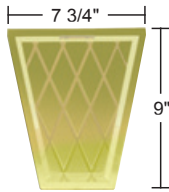

**ACRYLIC**

- 1301724-Clear
- 1301725-Opal
- \*1301726-Frosted

**WALL PACK  
EVERSTONE™  
LANTERNS**

**ACRYLIC**

- \*1301727-Clear Prismatic
- 1301728-Opal

**VICTORIAN  
LANTERN**

**ACRYLIC**

- \*1300371-Opal