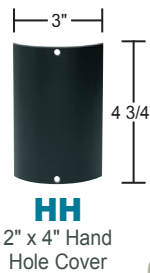

Post Accessories

HH
2" x 4" Hand Hole Cover

335
15" Black Aluminum Crossarm with Gold End Caps
3/4" Dia. mounting hole required
SPECIFY: (WH) White