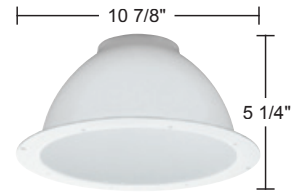

**ACRYLIC**

- 1301724-Clear
- 1301725-Opal
- \*1301726-Frosted

**WALL PACK  
EVERSTONE™  
LANTERNS**

**ACRYLIC**

- \*1301727-Clear Prismatic
- 1301728-Opal

**VICTORIAN  
LANTERN**

**ACRYLIC**

- \*1300371-Opal