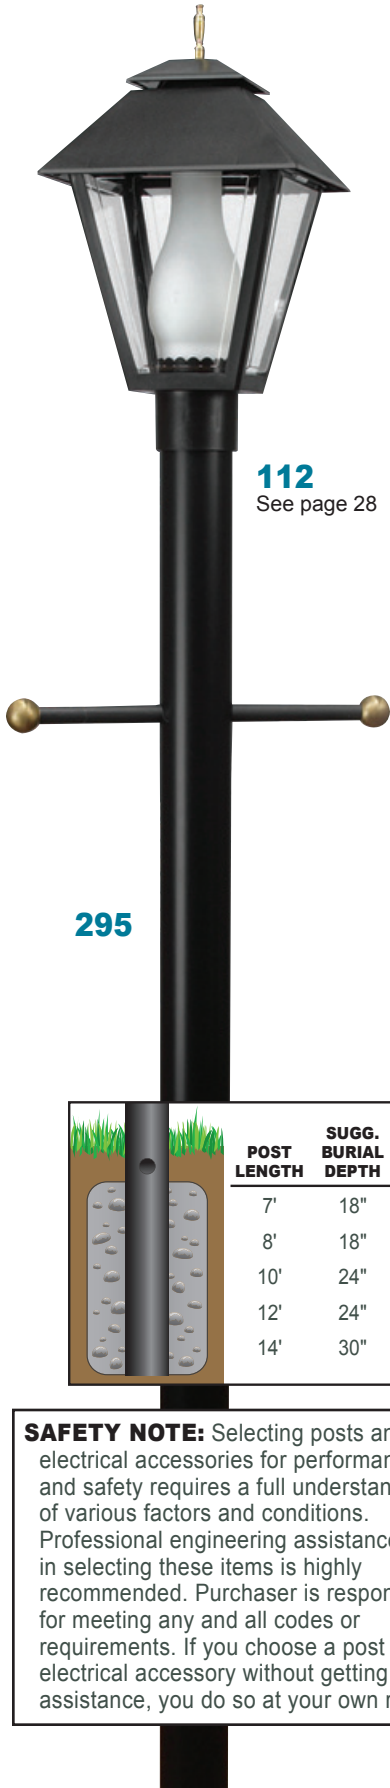

112
See page 28

295

POST LENGTH	SUGG. BURIAL DEPTH
7'	18"
8'	18"
10'	24"
12'	24"
14'	30"

BLACK

WH-WHITE

RU-RUST

BZ-BRONZE