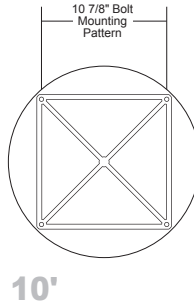

#### C6P2-RU

**Post Dimensions:**  
O.D. = 3", I.D. = 2.8"  
Wall = .100", L = 6'

**Base Dimensions:**  
H = 21", W = 10 1/4"

#### C8P2-BK

**Post Dimensions:**  
O.D. = 3", I.D. = 2.8"  
Wall = .100", L = 8'

**Base Dimensions:**  
H = 28 1/2", W = 11 5/8"  
2"x4" Access Plate

#### C10P2-BK

**Post Dimensions:**  
O.D. = 3", I.D. = 2.8"  
Wall = .100", L = 10'

**Base Dimensions:**  
H = 37", W = 16 5/8"  
2"x4" Access Plate

- Fits Most Standard 3" Post Tops
- Constructed of Non-Corrosive Polymer with PVC Core
- Available in Black Only

#### S6P1-BK

**Post Dimensions:**  
O.D. = 3", I.D. = 2"  
L = 6'

**Base Dimensions:**  
H = 25 1/2", W = 10 5/8"

**NOTE:** Includes anchor bolts and templates. Post and Base are two piece system that ship separately. Posts accommodate Photo Control 688. See page 39. Photo Controls sold separately.