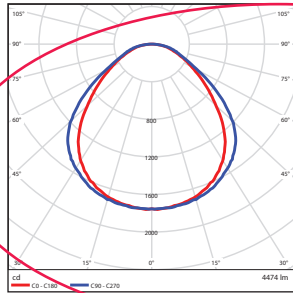

18T8- 18Watt

Zonal Lumen Summary

Zone	Lumens	% Luminaire
0-30	1387.83	31.00
0-40	2277.03	50.90
0-60	3799.26	84.90
60-80	598.96	13.40
70-80	216.51	4.80
90-120	0.81	0.00
90-180	0.81	0.00
0-180	4474.07	100.00

Total Luminaire Efficiency = 100.00%