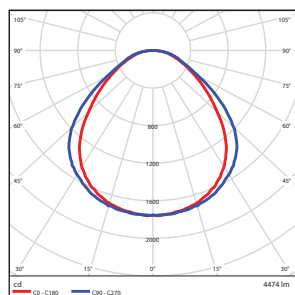

Specifications

- ▶ Input line voltage: 120
- ▶ Powerfactor >0.9
- ▶ Operating temperature: -4°F ~ 113°F
- ▶ Finish: Frosted glass structure

Applications

- ▶ Conference Room
- ▶ Meeting Room
- ▶ Factory / Office
- ▶ School / University
- ▶ Hospital
- ▶ Hotel

Ordering Information

Code	Description	CCT	Watt	Lumen	Equiv Wattage	Base	Length	Beam Angle	Rated Hrs	DLC
5992	LED28T5/FR35/840/IF	4000K	28	3,500	54	G5	4-ft /48"	325°	50,000	•
5993	LED28T5/FR35/850/IF	5000K	28	3,500	54	G5	4-ft /48"	325°	50,000	•
5988	LED10T8/24FR10/840/IF	4000K	10	1,000	17	Bi-Pin	2-ft /24"	325°	50,000	•
5989	LED10T8/24FR10/850/IF	5000K	10	1,000	17	Bi-Pin	2-ft /24"	325°	50,000	•
5891	LED11T8/36FR14/840/IF	4000K	11	1,400	25	Bi-Pin	3-ft /36"	325°	50,000	•
5892	LED11T8/36FR14/850/IF	5000K	11	1,400	25	Bi-Pin	3-ft /36"	325°	50,000	•
5990	LED14T8/FR18/840/IF	4000K	14	1,800	30	Bi-Pin	4-ft /48"	325°	50,000	•
5991	LED14T8/FR18/850/IF	5000K	14	1,800	30	Bi-Pin	4-ft /48"	325°	50,000	•
5916	LED18T8/FR22/840/IF	4000K	18	2,200	32	Bi-Pin	4-ft /48"	325°	50,000	•
5917	LED18T8/FR22/850/IF	5000K	18	2,200	32	Bi-Pin	4-ft /48"	325°	50,000	•
5887	LED38T8/96FR44/840/IF	4000K	38	4,400	59	Single	8-ft /96"	325°	50,000	•
5888	LED38T8/96FR44/850/IF	5000K	38	4,400	59	Single	8-ft /96"	325°	50,000	•
5897	LED42T8/96FR50/R17d/840/IF	4000K	42	5,000	59	R17d	8-ft /96"	325°	50,000	•
5898	LED42T8/96FR50/R17d/850/IF	5000K	42	5,000	59	R17d	8-ft /96"	325°	50,000	•

Photometric Data

28T5- 28Watt

Zonal Lumen Summary

Zone	Lumens	% Luminaire
0-30	1387.83	31.00
0-40	2277.03	50.90
0-60	3799.26	84.90
60-80	598.96	13.40
70-80	216.51	4.80
90-120	0.81	0.00
90-180	0.81	0.00
0-180	4474.07	100.00

Total Luminaire Efficiency = 100.00%

Product Dimensions

Tubes

Weight: XX-lbs

Style	Length	A (Diameter)	B (Length)
T5	4-ft	0.625" (15.87mm)	48" (1219.2mm)
T8	2-ft	1.00" (25.4mm)	24" (609.6mm)
T8	3-ft	1.00" (25.4mm)	36" (914.4mm)
T8	4-ft	1.00" (25.4mm)	48" (1219.2mm)
T8	8-ft	1.00" (25.4mm)	96" (2438.4mm)