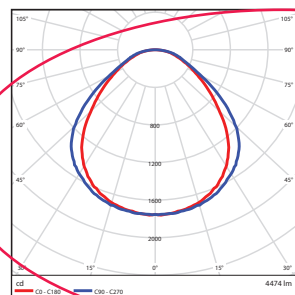

Photometric Data

28T5- 28Watt

Zonal Lumen Summary

Zone	Lumens	% Luminaire
0-30	1387.83	31.00
0-40	2277.03	50.90
0-60	3799.26	84.90
60-80	598.96	13.40
70-80	216.51	4.80
90-120	0.81	0.00
90-180	0.81	0.00
0-180	4474.07	100.00

Total Luminaire Efficiency = 100.00%

10T8- 10Watt

Zonal Lumen Summary

Zone	Lumens	% Luminaire
0-30	304.41	19.60
0-40	500.31	32.30
0-60	916.44	59.10
60-80	349.62	22.60
70-80	160.50	10.40
90-120	147.76	9.50
90-180	161.69	10.40
0-180	1550.3	100.00

Total Luminaire Efficiency = 100.00%

11T8- 11Watt

Zonal Lumen Summary

Zone	Lumens	% Luminaire
0-30	1387.83	31.00
0-40	2277.03	50.90
0-60	3799.26	84.90
60-80	598.96	13.40
70-80	216.51	4.80
90-120	0.81	0.00
90-180	0.81	0.00
0-180	4474.07	100.00

Total Luminaire Efficiency = 100.00%

Product Dimensions

Tubes

Weight: XX-lbs

Style	Length	A (Diameter)	B (Length)
T5	4-ft	0.625" (15.87mm)	48" (1219.2mm)
T8	2-ft	1.00" (25.4mm)	24" (609.6mm)
T8	3-ft	1.00" (25.4mm)	36" (914.4mm)
T8	4-ft	1.00" (25.4mm)	48" (1219.2mm)
T8	8-ft	1.00" (25.4mm)	96" (2438.4mm)