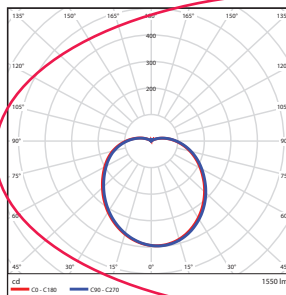

Ordering Information

Code	Description	CCT	Watt	Lumen	Equiv Wattage	Base	Length	Beam Angle	Rated Hrs	DLC
5992	LED28T5/FR35/840/IF	4000K	28	3,500	54	G5	4-ft /48"	325°	50,000	•
5993	LED28T5/FR35/850/IF	5000K	28	3,500	54	G5	4-ft /48"	325°	50,000	•
5988	LED10T8/24FR10/840/IF	4000K	10	1,000	17	Bi-Pin	2-ft /24"	325°	50,000	•
5989	LED10T8/24FR10/850/IF	5000K	10	1,000	17	Bi-Pin	2-ft /24"	325°	50,000	•
5891	LED11T8/36FR14/840/IF	4000K	11	1,400	25	Bi-Pin	3-ft /36"	325°	50,000	•
5892	LED11T8/36FR14/850/IF	5000K	11	1,400	25	Bi-Pin	3-ft /36"	325°	50,000	•
5990	LED14T8/FR18/840/IF	4000K	14	1,800	30	Bi-Pin	4-ft /48"	325°	50,000	•
5991	LED14T8/FR18/850/IF	5000K	14	1,800	30	Bi-Pin	4-ft /48"	325°	50,000	•
5916	LED18T8/FR22/840/IF	4000K	18	2,200	32	Bi-Pin	4-ft /48"	325°	50,000	•
5917	LED18T8/FR22/850/IF	5000K	18	2,200	32	Bi-Pin	4-ft /48"	325°	50,000	•
5887	LED38T8/96FR44/840/IF	4000K	38	4,400	59	Single	8-ft /96"	325°	50,000	•
5888	LED38T8/96FR44/850/IF	5000K	38	4,400	59	Single	8-ft /96"	325°	50,000	•
5897	LED42T8/96FR50/R17d/840/IF	4000K	42	5,000	59	R17d	8-ft /96"	325°	50,000	•
5898	LED42T8/96FR50/R17d/850/IF	5000K	42	5,000	59	R17d	8-ft /96"	325°	50,000	•

Photometric Data

28T5- 28Watt

Zonal Lumen Summary

Zone	Lumens	% Luminaire
0-30	1387.83	31.00
0-40	2277.03	50.90
0-60	3799.26	84.90
60-80	598.96	13.40
70-80	216.51	4.80
90-120	0.81	0.00
90-180	0.81	0.00
0-180	4474.07	100.00

Total Luminaire Efficiency = 100.00%

10T8- 10Watt

Zonal Lumen Summary

Zone	Lumens	% Luminaire
0-30	304.41	19.60
0-40	500.31	32.30
0-60	916.44	59.10
60-80	349.62	22.60
70-80	160.50	10.40
90-120	147.76	9.50
90-180	161.69	10.40
0-180	1550.3	100.00

Total Luminaire Efficiency = 100.00%

Product Dimensions

Tubes

Weight: XX-lbs

Style	Length	A (Diameter)	B (Length)
T5	4-ft	0.625" (15.87mm)	48" (1219.2mm)
T8	2-ft	1.00" (25.4mm)	24" (609.6mm)
T8	3-ft	1.00" (25.4mm)	36" (914.4mm)
T8	4-ft	1.00" (25.4mm)	48" (1219.2mm)
T8	8-ft	1.00" (25.4mm)	96" (2438.4mm)