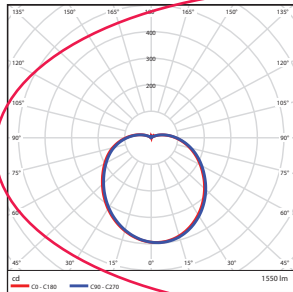

42T8- 42Watt

Zonal Lumen Summary

Zone	Lumens	% Luminaire
0-30	304.41	19.60
0-40	500.31	32.30
0-60	916.44	59.10
60-80	349.62	22.60
70-80	160.50	10.40
90-120	147.76	9.50
90-180	161.69	10.40
0-180	1550.3	100.00

Total Luminaire Efficiency = 100.00%