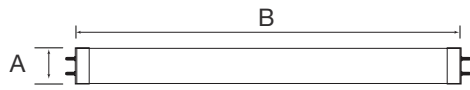

Total Luminaire Efficiency = 100.00%

42T8- 42Watt

Zonal Lumen Summary

Zone	Lumens	% Luminaire
0-30	304.41	19.60
0-40	500.31	32.30
0-60	916.44	59.10
60-80	349.62	22.60
70-80	160.50	10.40
90-120	147.76	9.50
90-180	161.69	10.40
0-180	1550.3	100.00

Total Luminaire Efficiency = 100.00%

Product Dimensions

Tubes

Weight: XX-lbs

Style	Length	A (Diameter)	B (Length)
T5	4-ft	0.625" (15.87mm)	48" (1219.2mm)
T8	2-ft	1.00" (25.4mm)	24" (609.6mm)
T8	3-ft	1.00" (25.4mm)	36" (914.4mm)
T8	4-ft	1.00" (25.4mm)	48" (1219.2mm)
T8	8-ft	1.00" (25.4mm)	96" (2438.4mm)