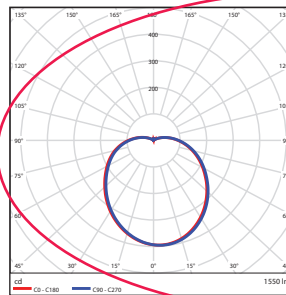

Total Luminaire Efficiency = 100.00%

10T8- 10Watt

Zonal Lumen Summary

Zone	Lumens	% Luminaire
0-30	304.41	19.60
0-40	500.31	32.30
0-60	916.44	59.10
60-80	349.62	22.60
70-80	160.50	10.40
90-120	147.76	9.50
90-180	161.69	10.40
0-180	1550.3	100.00

Total Luminaire Efficiency = 100.00%

11T8- 11Watt

Zonal Lumen Summary

Zone	Lumens	% Luminaire
0-30	1387.83	31.00
0-40	2277.03	50.90
0-60	3799.26	84.90
60-80	598.96	13.40
70-80	216.51	4.80
90-120	0.81	0.00
90-180	0.81	0.00
0-180	4474.07	100.00

Total Luminaire Efficiency = 100.00%

14T8- 14Watt

Zonal Lumen Summary

Zone	Lumens	% Luminaire
0-30	304.41	19.60
0-40	500.31	32.30
0-60	916.44	59.10
60-80	349.62	22.60
70-80	160.50	10.40
90-120	147.76	9.50
90-180	161.69	10.40
0-180	1550.3	100.00

Total Luminaire Efficiency = 100.00%

Product Dimensions

Tubes

Weight: XX-lbs

Style	Length	A (Diameter)	B (Length)
T5	4-ft	0.625" (15.87mm)	48" (1219.2mm)
T8	2-ft	1.00" (25.4mm)	24" (609.6mm)
T8	3-ft	1.00" (25.4mm)	36" (914.4mm)
T8	4-ft	1.00" (25.4mm)	48" (1219.2mm)
T8	8-ft	1.00" (25.4mm)	96" (2438.4mm)