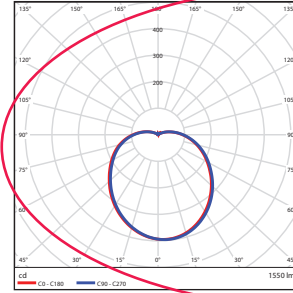

Total Luminaire Efficiency = 100.00%

14T8- 14Watt

Zonal Lumen Summary

Zone	Lumens	% Luminaire
0-30	304.41	19.60
0-40	500.31	32.30
0-60	916.44	59.10
60-80	349.62	22.60
70-80	160.50	10.40
90-120	147.76	9.50
90-180	161.69	10.40
0-180	1550.3	100.00

Total Luminaire Efficiency = 100.00%

18T8- 18Watt

Zonal Lumen Summary

Zone	Lumens	% Luminaire
0-30	1387.83	31.00
0-40	2277.03	50.90
0-60	3799.26	84.90
60-80	598.96	13.40
70-80	216.51	4.80
90-120	0.81	0.00
90-180	0.81	0.00
0-180	4474.07	100.00

Total Luminaire Efficiency = 100.00%

38T8- 38Watt

Zonal Lumen Summary

Zone	Lumens	% Luminaire
0-30	304.41	19.60
0-40	500.31	32.30
0-60	916.44	59.10
60-80	349.62	22.60
70-80	160.50	10.40
90-120	147.76	9.50
90-180	161.69	10.40
0-180	1550.3	100.00

Total Luminaire Efficiency = 100.00%

Product Dimensions

Tubes

Weight: XX-lbs

Style	Length	A (Diameter)	B (Length)
T5	4-ft	0.625" (15.87mm)	48" (1219.2mm)
T8	2-ft	1.00" (25.4mm)	24" (609.6mm)
T8	3-ft	1.00" (25.4mm)	36" (914.4mm)
T8	4-ft	1.00" (25.4mm)	48" (1219.2mm)
T8	8-ft	1.00" (25.4mm)	96" (2438.4mm)