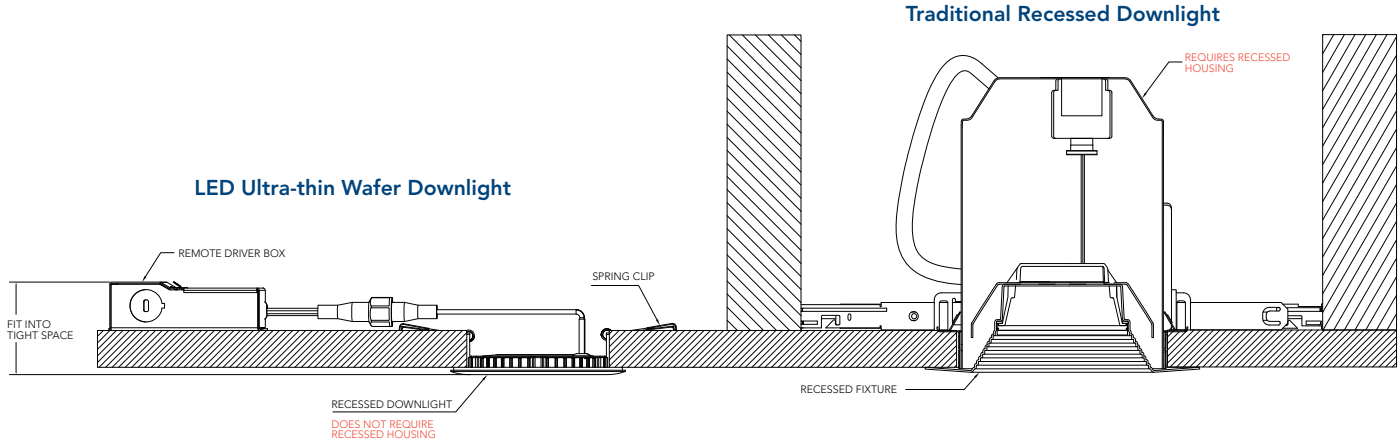

Wafer LED Recessed Downlight

The ultra-thin Wafer LED redefines recessed downlighting installations. With the narrow design and remote driver box, the Wafer LED can be installed in confined, hard to reach spaces such as closets, bathrooms, hallways, stairwells, outside soffits and other areas that would have been nearly impossible with traditional recessed housings.

Make installation quick and simple with the LED Wafer series.

Ordering Information

EXAMPLE: WF4 LED 30K MW

Wafer LED

Series	Lamp	CCT/CRI/W/Lumens	Finish	Accessories: Order as separate catalog number.	
WF3	3" wafer-thin round LED downlight	30K 3000K/80CRI/8W/550L 40K 4000K/80CRI/7.9W/590L	MW Matte White MB Matte Black BN Brushed Nickel ORB Oil-Rubbed Bronze	WF3 PAN R12 3" new construction pan, retail pack of 12 WF4 PAN R12 4" new construction pan, retail pack of 12 WF6 PAN R12 6" new construction pan, retail pack of 12 WFJB R4 Remodel joist bar for 4" & 6", retail pack of 4 WFEXC6 U 6' FT4 cable WFEXC10 U 10' FT4 cable WFEXC20 U 20' FT4 cable	
WF4	4" wafer-thin round LED downlight	30K 3000K/80CRI/9.6W/675L 40K 4000K/80CRI/10W/765L			
WF6	6" wafer-thin round LED downlight	30K 3000K/80CRI/13W/1020L 40K 4000K/80CRI/13.6W/1200L	 Matte White		
		LL LED Low Lumen LED 27K 2700K/80CRI/12.7W/780L 30K 3000K/80CRI/12.6W/865L 40K 4000K/80CRI/12.9W/944L			
WF4 SQ B	4" wafer-thin square LED downlight, baffle trim	27K 2700K/80CRI/10.4W/610L 30K 3000K/80CRI/10.3W/620L 40K 4000K/80CRI/10.28W/650L	 Matte Black		
WF4 SQ S	4" wafer-thin square LED downlight, smooth trim	27K 2700K/80CRI/10.7W/610L 30K 3000K/80CRI/10.3W/620L 40K 4000K/80CRI/10.4W/650L	 Brushed Nickel		
WF6 SQ B	6" wafer-thin square LED downlight, baffle trim	27K 2700K/80CRI/13.9W/860L 30K 3000K/80CRI/13.4W/880L 40K 4000K/80CRI/13.9W/920L	 Oil Rubbed Bronze		
WF6 SQ S	6" wafer-thin square LED downlight, smooth trim	27K 2700K/80CRI/13.9W/860L 30K 3000K/80CRI/13.4W/880L 40K 4000K/80CRI/13.9W/920L			

Visit www.lithonia.com for more information.