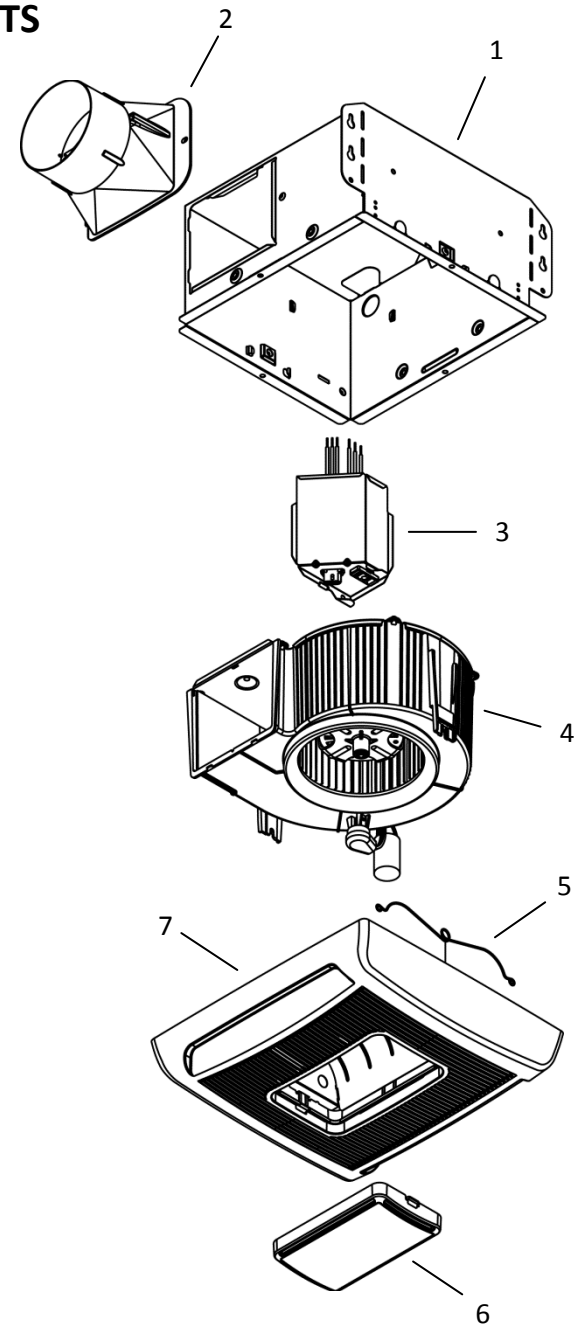

NuTone[®] InVent[™] SERIES FAN / LIGHT SERVICE PARTS

Key No.	Description	Part No.	Models
1	Housing	97019514	(all)
2	Duct Connector – 4"	97019561	AN70L, ARN70LC, AN80L, ARN80L
		97020122	AN110L
3	Wire Panel Assembly	97019516	(all)
4	Blower Assembly	97019918	AN70L, ARN70LC
		97019785	AN80L, ARN80L
		97019786	AN110L
5	Grille Spring (2 req'd)	99140209	(all)
6	Lens	99111594	(all)
7	Grille Assembly <i>(includes key no. 5 & 6)</i>	97020885	(all)
8	Parts Bag <i>(not shown)</i>	97019743	(all)