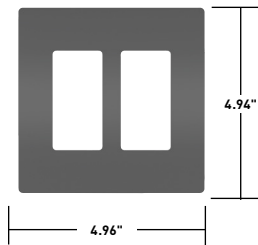

Ordering Information

radiant® Screwless Wall Plates – Polycarbonate Screwless Wall Plates – Plastic Subplate included

Description	Color	26 Openings	
One Gang	Ivory	RWP26I	
	White	RWP26W	
	Brown	RWP26	
	Gray	RWP26GRY	
	Black	RWP26BK	
	Light Almond	RWP26LA	
	Two Gang	Ivory	RWP262I
White		RWP262W	
Brown		RWP262	
Gray		RWP262GRY	
Black		RWP262BK	
Light Almond		RWP262LA	
Three Gang		Ivory	RWP263I
	White	RWP263W	
	Brown	RWP263	
	Gray	RWP263GRY	
	Black	RWP263BK	
	Light Almond	RWP263LA	
	Four Gang	Ivory	RWP264I
White		RWP264W	
Brown		RWP264	
Gray		RWP264GRY	
Black		RWP264BK	
Light Almond		RWP264LA	
Five Gang		Ivory	RWP265I
	White	RWP265W	
	Brown	RWP265	
	Gray	RWP265GRY	
	Black	RWP265BK	
	Light Almond	RWP265LA	
	Six Gang	Ivory	RWP266I
White		RWP266W	
Brown		RWP266	
Gray		RWP266GRY	
Black		RWP266BK	
Light Almond		RWP266LA	

Two Gang

Screwless 26 Openings Plastic Subplate included

Description	Height	Width
One Gang	4.94"	3.15"
Two Gang	4.94"	4.96"
Three Gang	4.94"	6.77"
Four Gang	4.94"	8.59"
Five Gang	4.94"	10.40"
Six Gang	4.94"	12.21"

Screwless Plastic Subplate Dimensions

Description	Height	Width
One Gang	4.78"	1.81"
Two Gang	4.78"	3.62"
Three Gang	4.78"	5.44"
Four Gang	4.78"	7.25"
Five Gang	4.78"	9.06"
Six Gang	4.78"	10.87"