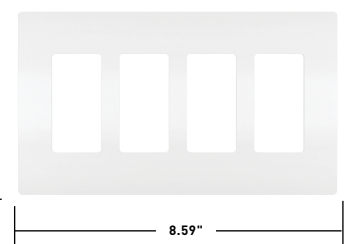

Ordering Information

radiant® Screwless Wall Plates – Polycarbonate Screwless Wall Plates – Plastic Subplate included

Description	Color	26 Openings	
One Gang	Ivory	RWP26I	
	White	RWP26W	
	Brown	RWP26	
	Gray	RWP26GRY	
	Black	RWP26BK	
	Light Almond	RWP26LA	
	Two Gang	Ivory	RWP262I
White		RWP262W	
Brown		RWP262	
Gray		RWP262GRY	
Black		RWP262BK	
Light Almond		RWP262LA	
Three Gang		Ivory	RWP263I
	White	RWP263W	
	Brown	RWP263	
	Gray	RWP263GRY	
	Black	RWP263BK	
	Light Almond	RWP263LA	
	Four Gang	Ivory	RWP264I
White		RWP264W	
Brown		RWP264	
Gray		RWP264GRY	
Black		RWP264BK	
Light Almond		RWP264LA	
Five Gang		Ivory	RWP265I
	White	RWP265W	
	Brown	RWP265	
	Gray	RWP265GRY	
	Black	RWP265BK	
	Light Almond	RWP265LA	
	Six Gang	Ivory	RWP266I
White		RWP266W	
Brown		RWP266	
Gray		RWP266GRY	
Black		RWP266BK	
Light Almond		RWP266LA	

Four Gang

Screwless 26 Openings Plastic Subplate included

Description	Height	Width
One Gang	4.94"	3.15"
Two Gang	4.94"	4.96"
Three Gang	4.94"	6.77"
Four Gang	4.94"	8.59"
Five Gang	4.94"	10.40"
Six Gang	4.94"	12.21"

Screwless Plastic Subplate Dimensions

Description	Height	Width
One Gang	4.78"	1.81"
Two Gang	4.78"	3.62"
Three Gang	4.78"	5.44"
Four Gang	4.78"	7.25"
Five Gang	4.78"	9.06"
Six Gang	4.78"	10.87"