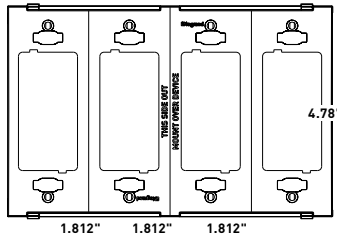

Wall Plate Dimensions/Materials

radiant® Screwless
Wall Plate Plastic Subplate