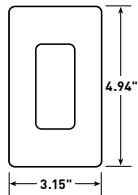

Wall Plate Dimensions/Materials

radiant®
Screwless
Wall Plate