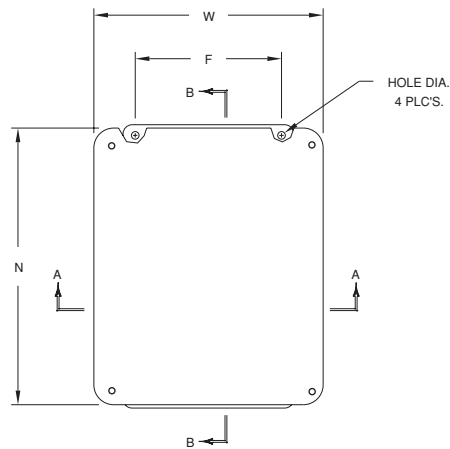

J Series Technical Information

FRONT VIEW
WITHOUT COVER

J Series Enclosures - Opaque Cover

SIZE ID NUMBER	OVERALL H X W X D	INSIDE A X B X C	MOUNTING E X F	J	K	L	M	N	HOLE DIA.	SHIPPING WEIGHT	PANEL NUMBER
J1407W J1407HW*** J1407HLL J1407HPL*** J1407FHW	15.87 x 8.75 x 6.81 (403 x 222 x 173)	14.00 x 7.00 x 6.56 (356 x 178 x 167)	15.00 x 5.00 (381 x 127)	6.11 (155)	12.25 (311)	5.25 (133)	0.25 (6)	15.75 (400)	0.31 (8)	6.10 lbs.	BP1407**
J1412W J1412HW*** J1412HLL J1412HPL*** J1412FHW	15.50 x 13.48 x 6.20 (394 x 342 x 158)	13.50 x 11.52 x 5.94 (343 x 293 x 151)	14.62 x 10.00 (372 x 254)	5.36 (137)	12.25 (311)	10.25 (260)	0.25 (6)	15.48 (393)	0.31 (8)	9.90 lbs.	BP1412**
J1614W J1614HW*** J1614HLL J1614HPL*** J1614FHW	17.53 x 15.46 x 6.21 (445 x 393 x 157)	15.60 x 13.56 x 5.94 (396 x 344 x 151)	16.75 x 12.00 (425 x 305)	5.35 (136)	14.25 (362)	12.25 (311)	0.25 (6)	17.46 (444)	0.31 (8)	12.20 lbs.	BP1614**
J1816W J1816HW*** J1816HLL J1816HPL*** J1816FHW	19.63 x 17.61 x 8.81 (499 x 447 x 224)	17.69 x 15.69 x 8.45 (449 x 399 x 215)	18.88 x 12.00 (479 x 305)	7.98 (203)	16.25 (413)	14.25 (362)	0.25 (6)	19.61 (498)	0.31 (8)	20.00 lbs.	BP1816**
J2016W J2016HW*** J2016HLL J2016HPL*** J2016FHW	22.00 x 17.68 x 8.81 (559 x 449 x 224)	19.72 x 15.72 x 8.45 (501 x 399 x 215)	21.25 x 10.00 (540 x 254)	7.98 (203)	18.25 (464)	14.25 (362)	0.25 (6)	21.68 (551)	0.31 (8)	22.50 lbs.	BPJ2016**

All measures are in inches, items in parentheses are in millimeters.

*Crowned cover – center of cover raised 3/4"

** Panel ordered separately

***Available in white by placing WH prior to part number ex. WH-J604HW