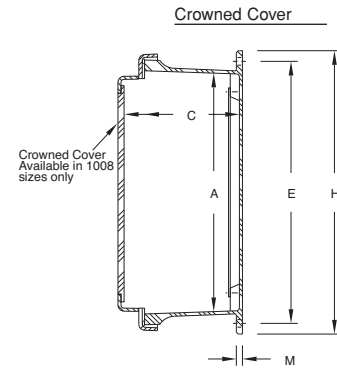

J Series Technical Information

FRONT VIEW
WITHOUT COVER

J Series Enclosures - Opaque Cover

SIZE ID NUMBER	OVERALL H X W X D	INSIDE A X B X C	MOUNTING E X F	J	K	L	M	N	HOLE DIA.	SHIPPING WEIGHT	PANEL NUMBER
J1407W J1407HW*** J1407HLL J1407HPL*** J1407FHW	15.87 x 8.75 x 6.81 (403 x 222 x 173)	14.00 x 7.00 x 6.56 (356 x 178 x 167)	15.00 x 5.00 (381 x 127)	6.11 (155)	12.25 (311)	5.25 (133)	0.25 (6)	15.75 (400)	0.31 (8)	6.10 lbs.	BP1407**
J1412W J1412HW*** J1412HLL J1412HPL*** J1412FHW	15.50 x 13.48 x 6.20 (394 x 342 x 158)	13.50 x 11.52 x 5.94 (343 x 293 x 151)	14.62 x 10.00 (372 x 254)	5.36 (137)	12.25 (311)	10.25 (260)	0.25 (6)	15.48 (393)	0.31 (8)	9.90 lbs.	BP1412**
J1614W J1614HW*** J1614HLL J1614HPL*** J1614FHW	17.53 x 15.46 x 6.21 (445 x 393 x 157)	15.60 x 13.56 x 5.94 (396 x 344 x 151)	16.75 x 12.00 (425 x 305)	5.35 (136)	14.25 (362)	12.25 (311)	0.25 (6)	17.46 (444)	0.31 (8)	12.20 lbs.	BP1614**
J1816W J1816HW*** J1816HLL J1816HPL*** J1816FHW	19.63 x 17.61 x 8.81 (499 x 447 x 224)	17.69 x 15.69 x 8.45 (449 x 399 x 215)	18.88 x 12.00 (479 x 305)	7.98 (203)	16.25 (413)	14.25 (362)	0.25 (6)	19.61 (498)	0.31 (8)	20.00 lbs.	BP1816**
J2016W J2016HW*** J2016HLL J2016HPL*** J2016FHW	22.00 x 17.68 x 8.81 (559 x 449 x 224)	19.72 x 15.72 x 8.45 (501 x 399 x 215)	21.25 x 10.00 (540 x 254)	7.98 (203)	18.25 (464)	14.25 (362)	0.25 (6)	21.68 (551)	0.31 (8)	22.50 lbs.	BPJ2016**

All measures are in inches, items in parentheses are in millimeters.

*Crowned cover – center of cover raised 3/4"

** Panel ordered separately

***Available in white by placing WH prior to part number ex. WH-J604HW