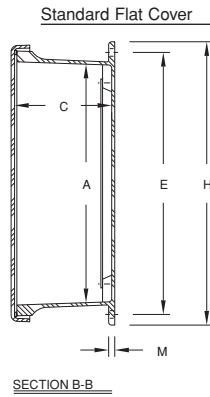

J Series Technical Information

FRONT VIEW
WITHOUT COVER

J Series Enclosures - Opaque Cover

SIZE ID NUMBER	OVERALL H X W X D	INSIDE A X B X C	MOUNTING E X F	J	K	L	M	N	HOLE DIA.	SHIPPING WEIGHT	PANEL NUMBER
J1407W J1407HW*** J1407HLL J1407HPL*** J1407FHW	15.87 x 8.75 x 6.81 (403 x 222 x 173)	14.00 x 7.00 x 6.56 (356 x 178 x 167)	15.00 x 5.00 (381 x 127)	6.11 (155)	12.25 (311)	5.25 (133)	0.25 (6)	15.75 (400)	0.31 (8)	6.10 lbs.	BP1407**
J1412W J1412HW*** J1412HLL J1412HPL*** J1412FHW	15.50 x 13.48 x 6.20 (394 x 342 x 158)	13.50 x 11.52 x 5.94 (343 x 293 x 151)	14.62 x 10.00 (372 x 254)	5.36 (137)	12.25 (311)	10.25 (260)	0.25 (6)	15.48 (393)	0.31 (8)	9.90 lbs.	BP1412**
J1614W J1614HW*** J1614HLL J1614HPL*** J1614FHW	17.53 x 15.46 x 6.21 (445 x 393 x 157)	15.60 x 13.56 x 5.94 (396 x 344 x 151)	16.75 x 12.00 (425 x 305)	5.35 (136)	14.25 (362)	12.25 (311)	0.25 (6)	17.46 (444)	0.31 (8)	12.20 lbs.	BP1614**
J1816W J1816HW*** J1816HLL J1816HPL*** J1816FHW	19.63 x 17.61 x 8.81 (499 x 447 x 224)	17.69 x 15.69 x 8.45 (449 x 399 x 215)	18.88 x 12.00 (479 x 305)	7.98 (203)	16.25 (413)	14.25 (362)	0.25 (6)	19.61 (498)	0.31 (8)	20.00 lbs.	BP1816**
J2016W J2016HW*** J2016HLL J2016HPL*** J2016FHW	22.00 x 17.68 x 8.81 (559 x 449 x 224)	19.72 x 15.72 x 8.45 (501 x 399 x 215)	21.25 x 10.00 (540 x 254)	7.98 (203)	18.25 (464)	14.25 (362)	0.25 (6)	21.68 (551)	0.31 (8)	22.50 lbs.	BPJ2016**

All measures are in inches, items in parentheses are in millimeters.

*Crowned cover – center of cover raised 3/4"

** Panel ordered separately

***Available in white by placing WH prior to part number ex. WH-J604HW