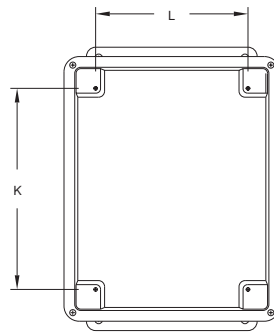

J Series Technical Information

FRONT VIEW
WITHOUT COVER

J Series Enclosures - Opaque Cover

SIZE ID NUMBER	OVERALL H X W X D	INSIDE A X B X C	MOUNTING E X F	J	K	L	M	N	HOLE DIA.	SHIPPING WEIGHT	PANEL NUMBER
J1407W J1407HW*** J1407HLL J1407HPL*** J1407FHW	15.87 x 8.75 x 6.81 (403 x 222 x 173)	14.00 x 7.00 x 6.56 (356 x 178 x 167)	15.00 x 5.00 (381 x 127)	6.11 (155)	12.25 (311)	5.25 (133)	0.25 (6)	15.75 (400)	0.31 (8)	6.10 lbs.	BP1407**
J1412W J1412HW*** J1412HLL J1412HPL*** J1412FHW	15.50 x 13.48 x 6.20 (394 x 342 x 158)	13.50 x 11.52 x 5.94 (343 x 293 x 151)	14.62 x 10.00 (372 x 254)	5.36 (137)	12.25 (311)	10.25 (260)	0.25 (6)	15.48 (393)	0.31 (8)	9.90 lbs.	BP1412**
J1614W J1614HW*** J1614HLL J1614HPL*** J1614FHW	17.53 x 15.46 x 6.21 (445 x 393 x 157)	15.60 x 13.56 x 5.94 (396 x 344 x 151)	16.75 x 12.00 (425 x 305)	5.35 (136)	14.25 (362)	12.25 (311)	0.25 (6)	17.46 (444)	0.31 (8)	12.20 lbs.	BP1614**
J1816W J1816HW*** J1816HLL J1816HPL*** J1816FHW	19.63 x 17.61 x 8.81 (499 x 447 x 224)	17.69 x 15.69 x 8.45 (449 x 399 x 215)	18.88 x 12.00 (479 x 305)	7.98 (203)	16.25 (413)	14.25 (362)	0.25 (6)	19.61 (498)	0.31 (8)	20.00 lbs.	BP1816**
J2016W J2016HW*** J2016HLL J2016HPL*** J2016FHW	22.00 x 17.68 x 8.81 (559 x 449 x 224)	19.72 x 15.72 x 8.45 (501 x 399 x 215)	21.25 x 10.00 (540 x 254)	7.98 (203)	18.25 (464)	14.25 (362)	0.25 (6)	21.68 (551)	0.31 (8)	22.50 lbs.	BPJ2016**

All measures are in inches, items in parentheses are in millimeters.

*Crowned cover – center of cover raised 3/4"

** Panel ordered separately

***Available in white by placing WH prior to part number ex. WH-J604HW