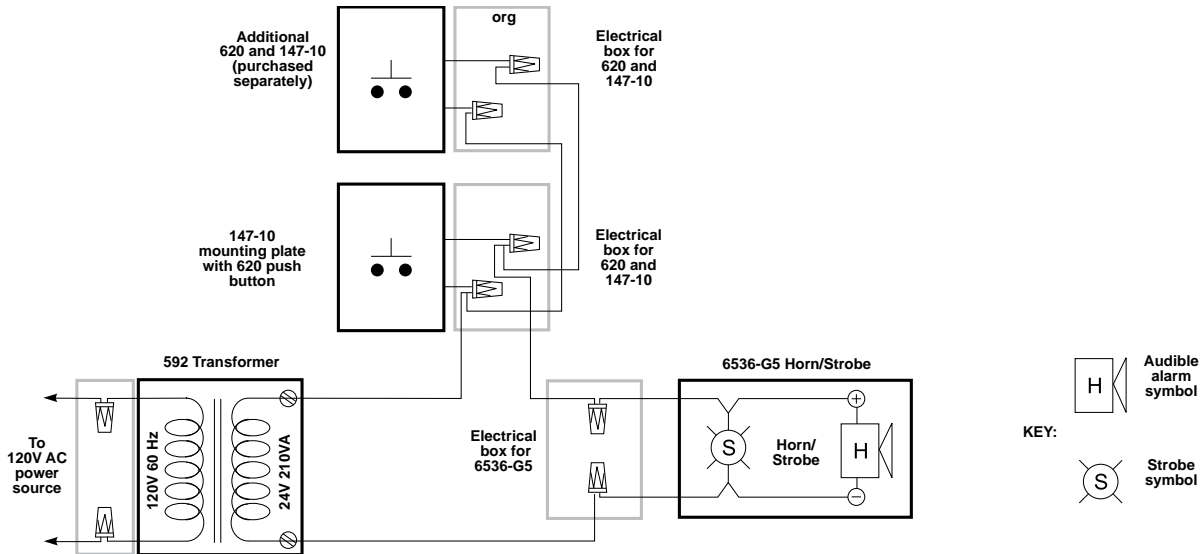

Hotel Room Annunciator CFA Series

Technical Information

Connecting 7005-G5 Hotel Room Annunciator