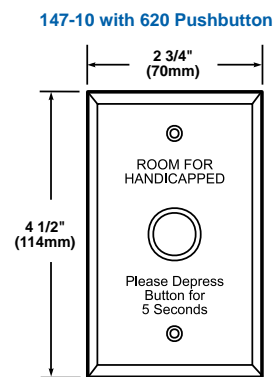

Weights and Dimensions

Cat. No.	Approx. Net Weight (lb.)	Approx. Shipping Weight (lb.)
7005-G5	1.46	1.66
7005A-G5	1.46	1.66
7005B-G5	1.46	1.66
7005G-G5	1.46	1.66
7005R-G5	1.46	1.66