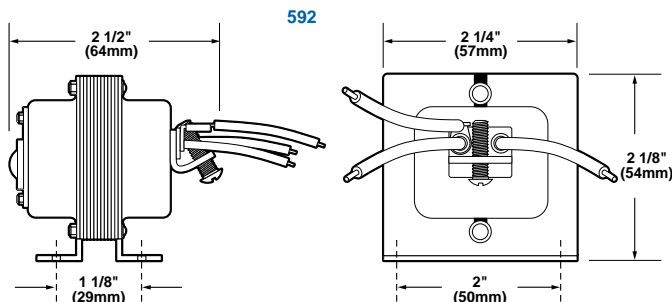

## Weights and Dimensions

Cat. No.	Approx. Net Weight (lb.)	Approx. Shipping Weight (lb.)
7005-G5	1.46	1.66
7005A-G5	1.46	1.66
7005B-G5	1.46	1.66
7005G-G5	1.46	1.66
7005R-G5	1.46	1.66

6  
CALL FOR ASSISTANCE