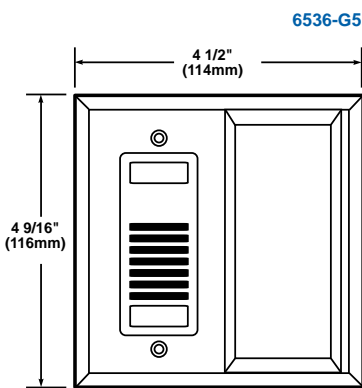

## Weights and Dimensions

Cat. No.	Approx. Net Weight (lb.)	Approx. Shipping Weight (lb.)
7005-G5	1.46	1.66
7005A-G5	1.46	1.66
7005B-G5	1.46	1.66
7005G-G5	1.46	1.66
7005R-G5	1.46	1.66

6  
CALL FOR ASSISTANCE