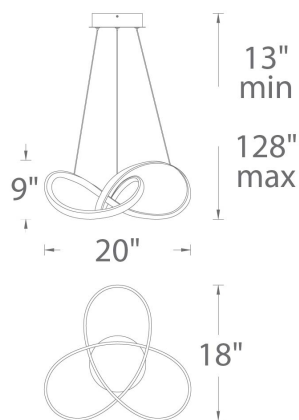

SPECIFICATIONS

Color Temp:	3000K
Input:	120-277 VAC, 50/60Hz
CRI:	90, 80
Dimming:	ELV: 100 - 5%, 0-10V: 100 - 5%, ELV: 100 - 10%
Rated Life:	60000 Hours
Mounting:	Heavy gauge retention clips support trim firmly. Safety cabling standard.
Standards:	ETL, cETL, Title 24 JA8-2016 Compliant Damp Location Listed
Construction:	Aluminum body with flexible composite diffuser

FINISHES

LINE DRAWING

PD-87720