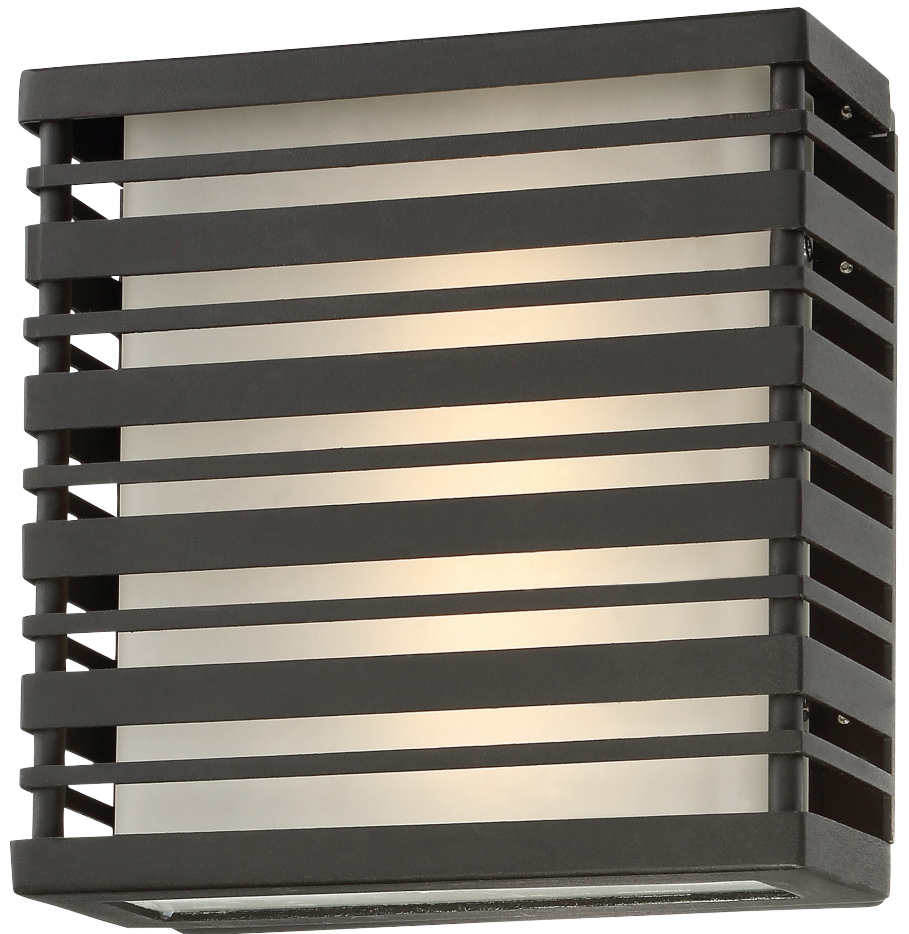

Alternating
horizontal metal
bands and a
frosted glass
diffuser make this
fixture an easy
complement for
modern and
transitional building
facades.