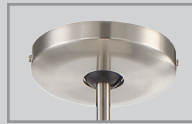

CANOPY DETAIL