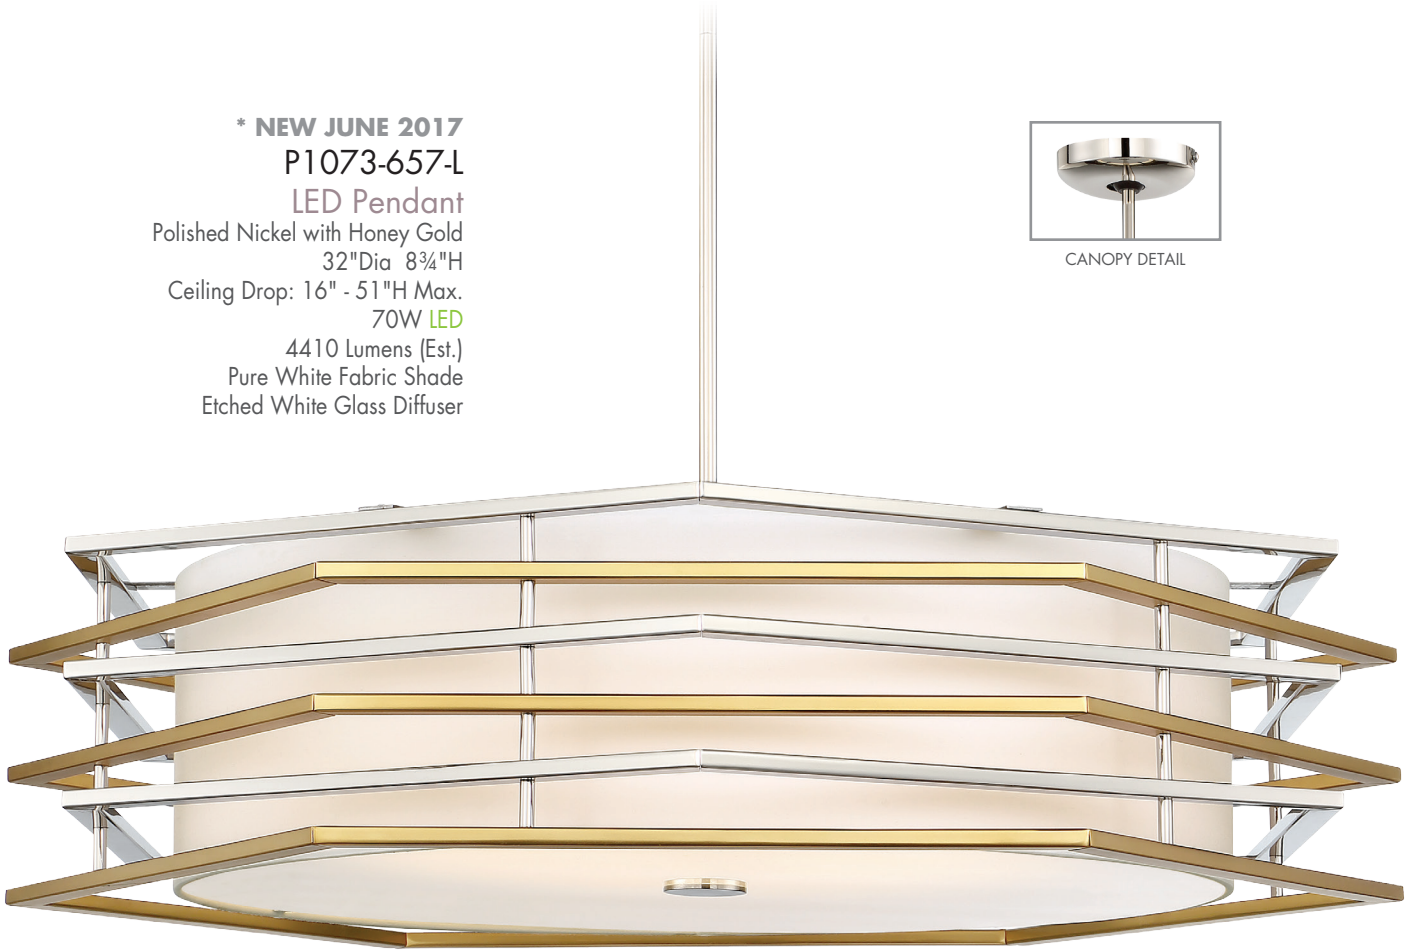

2017

**GEORGEKOVACS®**

NEW INTRODUCTIONS

\* NEW JUNE 2017

P1073-657-L

LED Pendant

Polished Nickel with Honey Gold

32"Dia 8¾"H

Ceiling Drop: 16" - 51"H Max.

70W LED

4410 Lumens (Est.)

Pure White Fabric Shade

Etched White Glass Diffuser

CANOPY DETAIL

P1070-657-L

LED Wall Sconce

**P1072-657-L**  
**LED Semi Flush**  
 Polished Nickel with Honey Gold  
 19¾"Dia 7"H  
 38W LED  
 2297 Lumens  
 Pure White Fabric Shade  
 Etched White Glass Diffuser  
 (Convertible to Pendant)

**P1071-657-L**  
**LED Pendant**  
 Polished Nickel with Honey Gold  
 10"Dia 17¼"H  
 Ceiling Drop: 24½" - 60½"H Max.  
 24W LED  
 1083 Lumens  
 Pure White Fabric Shade

\* NEW JUNE 2017

P1077-657-L

LED Island

Polished Nickel with Honey Gold

44"L 11¼"W 7½"H

Ceiling Drop: 14" - 49"H Max.

48W LED

3010 Lumen