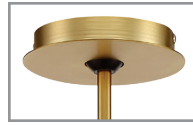

ALECIA'S NECKLACE™ FAMILY

* NEW JUNE 2017

P197-248

Four Light Pendant

Honey Gold

24"D 8¾"H

Ceiling Drop: 14¾" - 50¾"H Max.

4-100W Medium Base*

White Linen Shade

Etched Glass Diffuser

CANOPY DETAIL