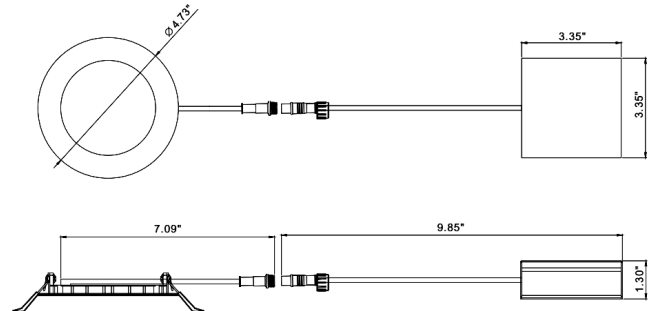

ELECTRICAL SPECIFICATIONS:

- Voltage: 120VAC
- Wattage: 9W
- Power factor: >0.90
- Efficacy: 70LM/W,72LM/W

HOUSING SPECIFICATIONS:

- 1/4" Thick
- Die-cast Aluminum with white powder coat finish
- Pot light housing is not required even for insulated ceiling
- Junction box 1" thick included with fixture
- Type IC rated: Approved for direct contact with insulation
- Operating temperature: -40°F ~ 104°F
- Lifespan: 50,000 Hrs.
- Air-tight and damp location approved

CERTIFICATIONS: ETL,ES

DIMENSIONS:

1/4"(Thick)

MODEL	WATTS	VOLTAGE	LUMENS	COLOR TEMP
RSL4-27K	9W	120VAC	630LM	2700K
RSL4-30	9W	120VAC	630LM	3000K
RSL4-30K-BN(Brushed nickel finish)	9W	120VAC	630LM	3000K
RSL4-30K-ORB(oil-Rubbed bronze finish)	9W	120VAC	630LM	3000K
RSL4-40K	9W	120VAC	650LM	4000K
RSL4-50K	9W	120VAC	650LM	5000K

OPTIONAL ACCESSORIES:

RSL-EXT-10FT

RSL4-RI/RSL4-RI26

MODEL	DESCRIPTION
RSL-EXT-10FT	10 Ft. Extension Cable For use with all Slim Light
RSL4-RI	4" Round Rough-in Plate, 13" Long
RSL4-RI26	4" Round Rough-in Plate, 26" Long