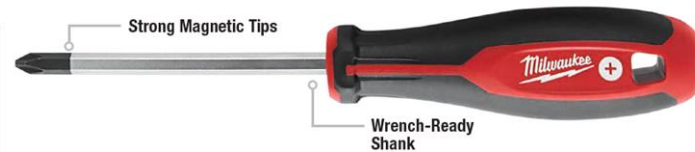

Execution: 02.01.18 – 04.30.18

FEB MAR APR MAY JUN JUL AUG SEP OCT NOV DEC JAN

FASTENING SETS

11IN1

SCREWDRIVERS

**HIGH-LEVERAGE HANDLE.
MAGNETIC TIP.**

ITEM #	DESCRIPTION	PROMO SUGG RETAIL
48-22-2760	11IN 1 SCREWDRIVER	\$7.99
48-22-2761	11IN 1 SCREWDRIVER W/SQ DR	\$7.99
48-22-2718	8PC SCREWDRIVER SET W SQ	\$21.99