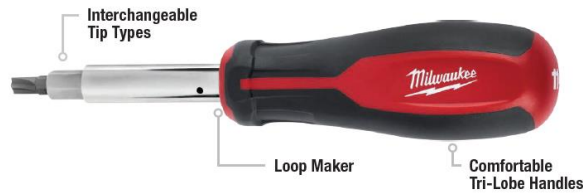

6536-21

6538-21

ITEM #	DESCRIPTION	PROMO PRICE
6523-21	ROTATING HANDLE SUPER SAWZALL	\$159.00
6536-21	FIXED HANDLE SUPER SAWZALL	\$159.00
6538-21	15 AMP SUPER SAWZALL	\$199.00

HAND TOOLS

P1 2018

**ULTIMATE PRODUCTIVITY.
SUPERIOR PERFORMANCE.**

Execution: 02.01.18 – 04.30.18

FEB MAR APR MAY JUN JUL AUG SEP OCT NOV DEC JAN

FASTENING SETS

11IN1

SCREWDRIVERS

**HIGH-LEVERAGE HANDLE.
MAGNETIC TIP.**

ITEM #	DESCRIPTION	PROMO SUGG RETAIL
48-22-2760	11IN 1 SCREWDRIVER	\$7.99
48-22-2761	11IN 1 SCREWDRIVER W/SQ DR	\$7.99
48-22-2718	8PC SCREWDRIVER SET W SQ	\$21.99