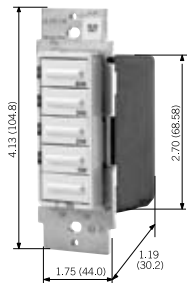

Specifications and Features

- Green LEDs indicate time elapsed
- 4 preset timeout options
- Simple Press-and-Hold override
- Limited Five-Year Warranty
- Adjustable timeouts (on select models)

LTB30-1L

LTT6-1L