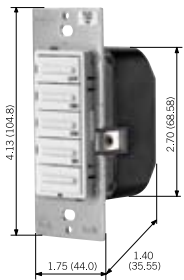

Specifications and Features

- Green LEDs indicate time elapsed
- 4 preset timeout options
- Simple Press-and-Hold override
- Limited Five-Year Warranty
- Adjustable timeouts (on select models)

LTB30-1L

LTT6-1L