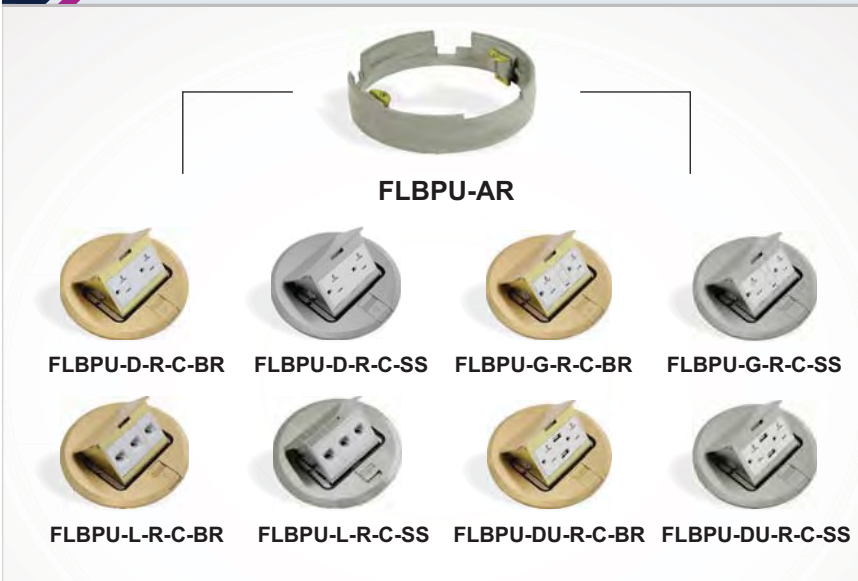

PVC FLOOR BOX

PRODUCT FEATURES

- ▶ PVC for Concrete Slab Installations
- ▶ FLBC-P-R includes cap and plugs
- ▶ Adapter ring (sold separately) allows for installation of round pop-up floor box covers

| PVC Floor Box | Sides Opening | Description | Cu. In. | Std. Pkg |
|---------------|-----------------------|---|---------|----------|
| FLBC-P-R | (2) - 3/4" & (2) - 1" | Round PVC Floor Box for concrete slab installations | 90.0 | 10 |
| FLBPU-AR | - | PVC Adapter Ring for round floor box pop-up covers <i>(Sold Separately)</i> | | 10 |

FLBC-P-R

FLBPU-AR

FLOOR BOX COMPATIBILITY TABLE

See Page E5 for Details on Orbit's Full Line of Pop-Up Floor Boxes

EXPLODED VIEW OF ASSEMBLY
(Sold Separately)

FLBC-P-R

FLBPU-AR