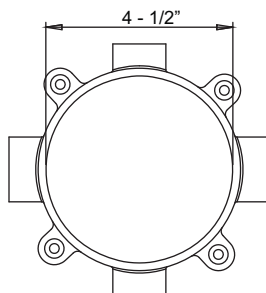

PVC FLOOR BOX

PRODUCT FEATURES

- ▶ PVC for Concrete Slab Installations
- ▶ FLBC-P-R includes cap and plugs
- ▶ Adapter ring (sold separately) allows for installation of round pop-up floor box covers

| PVC Floor Box | Sides Opening | Description | Cu. In. | Std. Pkg |
|---------------|-----------------------|---|---------|----------|
| FLBC-P-R | (2) - 3/4" & (2) - 1" | Round PVC Floor Box for concrete slab installations | 90.0 | 10 |
| FLBPU-AR | - | PVC Adapter Ring for round floor box pop-up covers <i>(Sold Separately)</i> | | 10 |

FLBC-P-R

FLBPU-AR

FLOOR BOX COMPATIBILITY TABLE

See Page E5 for Details on Orbit's Full Line of Pop-Up Floor Boxes

EXPLODED VIEW OF ASSEMBLY
(Sold Separately)

FLBC-P-R

FLBPU-AR