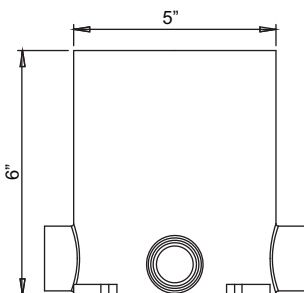

PVC FLOOR BOX

PRODUCT FEATURES

- ▶ PVC for Concrete Slab Installations
- ▶ FLBC-P-R includes cap and plugs
- ▶ Adapter ring (sold separately) allows for installation of round pop-up floor box covers

| PVC Floor Box | Sides Opening | Description | Cu. In. | Std. Pkg |
|---------------|-----------------------|---|---------|----------|
| FLBC-P-R | (2) - 3/4" & (2) - 1" | Round PVC Floor Box for concrete slab installations | 90.0 | 10 |
| FLBPU-AR | - | PVC Adapter Ring for round floor box pop-up covers <i>(Sold Separately)</i> | | 10 |

FLBC-P-R

FLBPU-AR

FLOOR BOX COMPATIBILITY TABLE

See Page E5 for Details on Orbit's Full Line of Pop-Up Floor Boxes

EXPLODED VIEW OF ASSEMBLY
(Sold Separately)

FLBC-P-R

FLBPU-AR