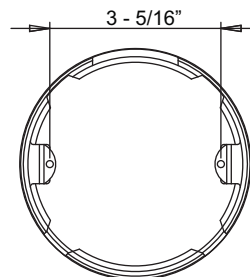

PVC FLOOR BOX

PRODUCT FEATURES

- ▶ PVC for Concrete Slab Installations
- ▶ FLBC-P-R includes cap and plugs
- ▶ Adapter ring (sold separately) allows for installation of round pop-up floor box covers

| PVC Floor Box | Sides Opening | Description | Cu. In. | Std. Pkg |
|---------------|-----------------------|---|---------|----------|
| FLBC-P-R | (2) - 3/4" & (2) - 1" | Round PVC Floor Box for concrete slab installations | 90.0 | 10 |
| FLBPU-AR | - | PVC Adapter Ring for round floor box pop-up covers <i>(Sold Separately)</i> | | 10 |

FLBC-P-R

FLBPU-AR

FLOOR BOX COMPATIBILITY TABLE

See Page E5 for Details on Orbit's Full Line of Pop-Up Floor Boxes

EXPLODED VIEW OF ASSEMBLY
(Sold Separately)

FLBC-P-R

FLBPU-AR