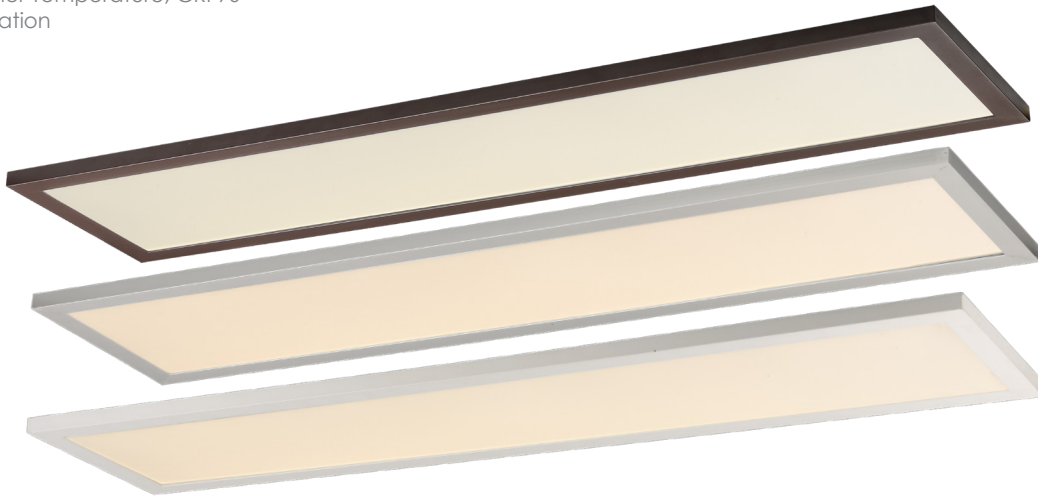

SKY 48" I FLUSH MOUNT

57764 / 57774

- ETL/cETL IP65
- 120-277V Input
- Dimmability Options: 0-10V or ELV
- Finish Options: White, Bronze, Brushed Aluminium
- Suitable for Closets according to NEC Section 410.8 & 410.16
- LED 3000K/4000K Color Temperature, CRI 90+
- Suitable for Wet Location
- Energy Star

Job Name : _____
Job Type : _____
Quantity : _____
Comments : _____

PRODUCT DESCRIPTION

Sky makes large scale edge lit LED flush mount easy for both residential and commercial uses. With a user-friendly mounting bracket and integrated driver, this product lends itself to quick installations. High powered LED modules with 110-277V capability with your choice of dimming and classic finishes to suit any setting.

MEASUREMENT

DIMENSIONS : 48"L x 11.75"W x 0.75"H
HANGING WEIGHT : 13.01 lb

LAMPING

INPUT VOLTAGE : 120-277V
LUMENS : 3600
BULB : 45W PCB LED (Integrated)
DIMMABLE : Dimmable with ELV Dimmer at 120V
CRI : 90+

Model	Color Temp.
57764	3000K
57774	4000K

FINISHES OPTIONS:

- White (WT)
- Bronze (BZ)
- Brushed Aluminium (AL)

*57774 is only stocked in WT (White finish).
Other finishes accepted by request,
MOQ may apply.