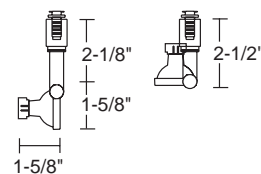

Dimensions