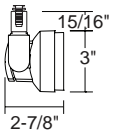

Dimensions

Finishes

Black (BL) White (WH) Silver (SL)

Color Temperatures –
2700K, 3000K, 3500K or 4000K

CRI – 80 CRI minimum or high 90 CRI minimum (2700K & 3000K only)

*See specification sheet for optional accessories.