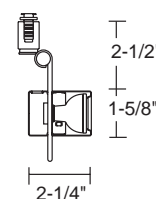

Dimensions