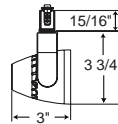

Dimensions