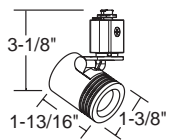

Dimensions

With optional Snoot

*See specification sheet for optional accessories.