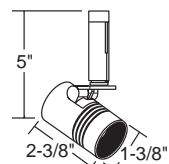

Dimensions

With optional Snoot

*See specification sheet for optional accessories.