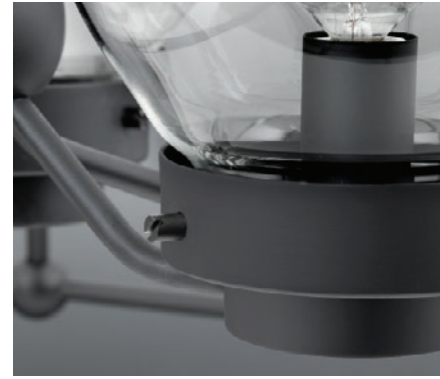

SPATIAL

Spatial showcases a modern form that complements Urban Industrial, Mid-Century Modern and Bohemian styles. Overscale geometric frames feature designs inspired by metal trusses and the art of engineering. Matte Black finish is highlighted by clear globe shades or open candles. Chandelier and pendant options are ideal for foyers and entryways, while vanity fixtures complement modern spa-like bath suites.

ALSO AVAILABLE IN
Bath & Vanity

P500083-031
shown with P7826-01
vintage lamp