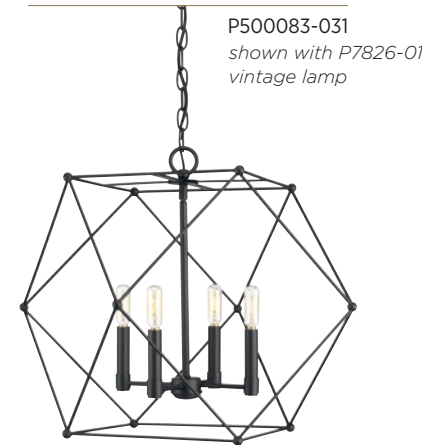

P500083-031
shown with P7826-01
vintage lamp