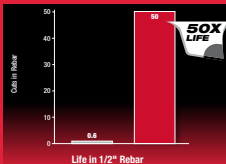

CARBIDE TEETH

TORCH™

CARBIDE TEETH

LONGEST LIFE
IN THICK METALS

50X
LIFE*

FASTEST
CUTS
IN CAST IRON

CUTS
THROUGH
CAST IRON
STAINLESS
BORON
ANGLE IRON
BLACK PIPE
AND MORE

CUT LONGER

CUT MORE

CUT FASTER

	Length	1 Pack	3 Pack	5 Pack
	6"	2180468 / 48-00-5201	2180471 / 48-00-5301	2127441 / 48-00-5501
	9"	2180469 / 48-00-5202	2180472 / 48-00-5302	2180728 / 48-00-5502

HOLE DOZER™

CARBIDE TEETH

LONGEST LIFE
IN STAINLESS STEEL

50X
LIFE*

THERMOSET
COATING
2X
FASTER

CUTS
THROUGH
STAINLESS
WOOD
NAILS
FIBERGLASS
PLASTER
CEMENT BOARD
AND MORE

CUT LONGER

CUT MORE

CUT FASTER

MILWAUKEE® HOLE DOZER™ with Carbide Teeth Hole Saw
Diablo® Bi-Metal

Coming Soon

AX™

CARBIDE TEETH

1,000 MORE
CUTS.

	Length	1 Pack	3 Pack	5 Pack
	6"	2162013 / 48-00-5221	2180730 / 48-00-5321	2180733 / 48-00-5521
	9"	2162014 / 48-00-5226	2180731 / 48-00-5326	2180734 / 48-00-5526
	12"	2162015 / 48-00-5227	2180732 / 48-00-5327	2180735 / 48-00-5527

ALSO AVAILABLE!

BIGHAWG™

CARBIDE TEETH

CUTS 1,000 MORE NAILS.

WOOD CUTTING
CIRCULAR SAW
BLADES