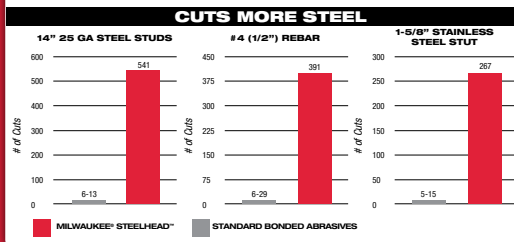

UP TO
75X
LONGER LIFE*

**HIGH GRADE DIAMOND GRIT OUTPERFORMS
AND OUTLASTS BONDED ABRASIVES**