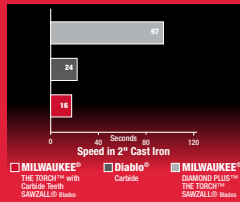

CUT FASTER

	Length	1 Pack	3 Pack	5 Pack
	6"	2180468 / 48-00-5201	2180471 / 48-00-5301	2127441 / 48-00-5501
	9"	2180469 / 48-00-5202	2180472 / 48-00-5302	2180728 / 48-00-5502