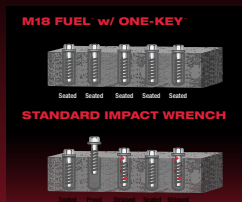

INDUSTRY'S MOST REPEATABLE IMPACT WRENCH