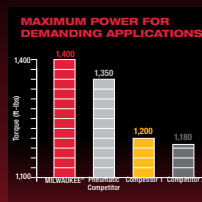

INDUSTRY'S MOST REPEATABLE IMPACT WRENCH