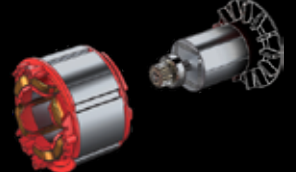

3
**POWERSTATE™
BRUSHLESS MOTOR**