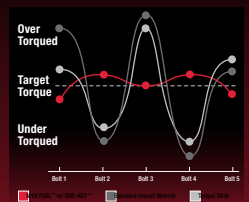

INDUSTRY'S MOST REPEATABLE IMPACT WRENCH