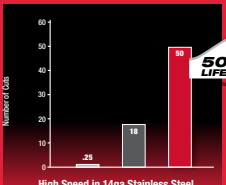

CARBIDE TEETH

TORCH™

CARBIDE TEETH

LONGEST LIFE
IN THICK METALS

50X
LIFE*

FASTEST
CUTS
IN CAST IRON

CUTS
THROUGH
CAST IRON
STAINLESS
BORON
ANGLE IRON
BLACK PIPE
AND MORE

CUT LONGER

CUT MORE

CUT FASTER

	Length	1 Pack	3 Pack	5 Pack
	6"	2180468 / 48-00-5201	2180471 / 48-00-5301	2127441 / 48-00-5501
	9"	2180469 / 48-00-5202	2180472 / 48-00-5302	2180728 / 48-00-5502

HOLE DOZER™

CARBIDE TEETH

LONGEST LIFE
IN STAINLESS STEEL

50X
LIFE*

THERMOSET
COATING
2X
FASTER

CUTS
THROUGH
STAINLESS
WOOD
NAILS
FIBERGLASS
PLASTER
CEMENT BOARD
AND MORE

CUT LONGER

CUT MORE

CUT FASTER

MILWAUKEE® HOLE DOZER™ with Carbide Teeth Hole Saw
Diablo® Bi-Metal

Coming Soon

AX™

CARBIDE TEETH

1,000 MORE
CUTS.

	Length	1 Pack	3 Pack	5 Pack
	6"	2162013 / 48-00-5221	2180730 / 48-00-5321	2180733 / 48-00-5521
	9"	2162014 / 48-00-5226	2180731 / 48-00-5326	2180734 / 48-00-5526
	12"	2162015 / 48-00-5227	2180732 / 48-00-5327	2180735 / 48-00-5527

ALSO AVAILABLE!

BIGHAWG™

CARBIDE TEETH

CUTS 1,000 MORE NAILS.

WOOD CUTTING
CIRCULAR SAW
BLADES