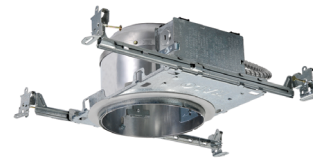

H Series Housings

HALO

The H Series is the standard in the industry for both commercial and residential applications. Optimized and listed for EISA compliant tungsten-HALOgen lamps, as well as Incandescent, CFL and LED lamps. For installation in insulated ceilings and non-insulated ceilings with airtight code compliant construction. Use with a variety of trims and finishes to create different lighting effects or to match any decor. The wide variety of trims available allows a number of different lighting effects to be created.

H271CAT