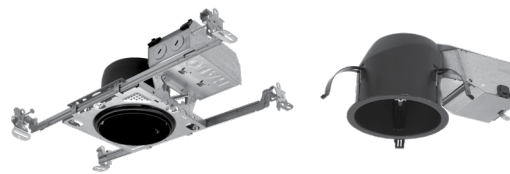

E44 Housings

HALO

The E44 Series is a compact and efficient recessed housing family optimized for use with LED, MR16 and PAR16 lamps (not included). The housings are suitable for new or retrofit residential or light commercial construction. The housings are designed for installation in insulated ceilings or non-insulated ceilings with airtight code compliant construction and can be used with a variety of trims and finishes to create different lighting effects or to match any decor.

E44MR16ICAT

E44MR16RICAT

Catalog Number	Product Description	Socket	Lamp Source*	Pallet Quantity	UPC
E44MR16ICAT	4" Ultra Shal, ICAT	Gx5.3/bi-pin 12V LED MR16	LED	192	080083818327
E44MR16RICAT	4" Ultra Shal Remodel, ICAT	Gx5.3/bi-pin 12V LED MR16	LED	630	080083818341
E44PAR16ICAT	4" Ultra Shal, ICAT	GU10/120V LED PAR16	LED, HAL	192	080083818785
E44PAR16RICAT	4" Ultra Shal Remodel, ICAT	GU10/120V LED PAR16	LED, HAL	630	080083818822

Note: Lamps not included.

4" Trims for MR/PAR16 Lamps

HALO

The E44 series of round and square aperture trims are designed for use with HALO E44 series housings and optimized for use with LED, MR16 and PAR16 lamps (not included). An ideal solution to shape light to minimize aperture glare and reduce ceiling brightness, the family includes many trim types and finishes including Open, Lens and Lens Wall Wash available in White, Black with some models offered in Brushed Nickel and German Bronze. The lensed trims are wet location listed.

Catalog Number	Product Description	Finish	Lamp Source	Pallet Quantity	UPC
1440H	4" Conical Ref, Open	Haze	LED; HALOgen PAR16	168	080083820726
1440HWF	4" Conical Ref, Open	Haze, White Flange	LED; HALOgen PAR16	168	080083820740
1440MWWF	4" Conical Ref, Open	Matte White, White Flange	LED; HALOgen PAR16	168	080083820702
1441WBWF	4" Conical Baf, Open	White Baffle, White Flange	LED; HALOgen PAR16	168	080083820900
1442H	4" Conical Lens Wall Wash	Haze	LED; HALOgen PAR16	168	080083821006
1442HWF	4" Conical Lens Wall Wash	Haze, White Flange	LED; HALOgen PAR16	168	080083821020
1442MWWF	4" Conical Lens Wall Wash	Matte White, White Flange	LED; HALOgen PAR16	168	080083820986
1443H	4" Conical Ref, Diffuse Lens	Haze	LED; HALOgen PAR16	168	080083821068
1443HWF	4" Conical Ref, Diffuse Lens	Haze, White Flange	LED; HALOgen PAR16	168	080083821082
1443MWWF	4" Conical Ref, Diffuse Lens	Matte White, White Flange	LED; HALOgen PAR16	168	080083821044
1444MW	4" Rnd Pinhole, Open	Matte White	LED; HALOgen PAR16	168	080083821143
1445MWWB	4" Rnd Pinhole w/Oculus	White Baffle, White Flange	LED; HALOgen PAR16	168	080083821228
1446MWWB	4" Rnd Pinhole, Lens Wall Wash	White Baffle, White Flange	LED; HALOgen PAR16	168	080083821303
1447MWWB	4" Rnd Pinhole, Diffuse Lens	White Baffle, White Flange	LED; HALOgen PAR16	168	080083821341
1449AAG	4" Rnd All Acrylic Glass, Diffuse Lens	Acrylic Glass	LED; HALOgen PAR16	360	080083821426
1484MW	4" Sq Pinhole, Open	Matte White	LED; HALOgen PAR16	168	080083821440
1485MWWB	4" Sq Pinhole w/Oculus	Matte White, White Baffle	LED; HALOgen PAR16	168	080083821525
1486MWWB	4" Sq Pinhole, Lens Wall Wash	Matte White, White Baffle	LED; HALOgen PAR16	168	080083821600
1487MWWB	4" Sq Pinhole, Diffuse Lens	Matte White, White Baffle	LED; HALOgen PAR16	168	080083821648
1489AAG	4" Sq All Acrylic Glass, Diffuse Lens	Acrylic Glass	LED; HALOgen PAR16	360	080083821723

Note: Lamps not included.