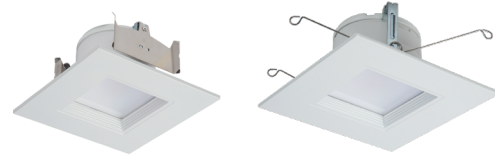

RSQ All-Purpose Square LED Downlights

HALO

The RSQ all-purpose square lens LED modules are available in three sizes for use in HALO or compatible 4, 5 or 6-inch recessed housings. Designed for both new construction or to update an existing installation, the wide distribution patterns work well in low to high ceilings, providing general area illumination. The regressed flat lens with step baffle provides visual comfort and glare control.

RSQ4089301EMWWB

RSQ5089301EMWWB