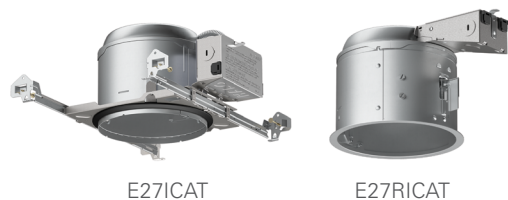

E Series Housings

HALO

The E Series is a compact and efficient recessed housing family optimized and listed for EISA compliant tungsten-HALoGen lamps, as well as INC, CFL and LED lamps. The housings are suitable for new or retrofit residential or light commercial construction. The housings are designed for installation in insulated ceilings or non-insulated ceilings with airtight code compliant construction and can be used with a variety of trims and finishes to create different lighting effects or to match any decor. The family includes ultra-shallow housings for application with limited plenum space.

E27ICAT

Catalog Number	Product Description	Socket	Lamp Source*	Voltage	Pallet Quantity	UPC
E27ICAT	6" IC, Shallow, New Construction	E26	HAL., INC., LED, CFL	120V	192	080083737604
E27RICAT	6" IC, Shallow, Remodel	E26	HAL., INC., LED, CFL	120V	192	080083737482
E4ICATSB	4" IC, Shallow, New Construction	E26	HAL., INC., LED, CFL	120V	108	080083751525
E4RTATSB	4" NON-IC Air-Tite, Remodel, w/Socket Bracket	E26	HAL., INC., LED, CFL	120V	168	080083751501
E4TATSB	4" NON-IC, Air-Tite, New Construction w/Socket Bracket	E26	HAL., INC., LED, CFL	120V	168	080083751488
E5ICAT	5" IC, Air-Tite, New Construction	E26	HAL., INC., LED, CFL	120V	144	080083737420
E5ICATNB	5" IC, Air-Tite, New Construction, No Socket Bracket	E26	HAL., INC., LED, CFL	120V	144	080083737390
E5RICAT	5" IC, Air-Tite, Remodel	E26	HAL., INC., LED, CFL	120V	180	080083737307
E750ICAT	6" IC, Air-Tite, LED New Construction	Quick Connect (No Socket)	LED Modules	120-277V	144	080083775040
E750RICAT	6" IC, Air-Tite, LED Remodel	Quick Connect (No Socket)	LED Modules	120-277V	144	080083778584
E7ICAT	6" IC, Air-Tite, New Construction Housing	E26	HAL., INC., LED, CFL	120V	144	080083737727
E7ICATNB	6" IC, AIRTITE, New Construction, No Socket Bracket	E26	HAL., INC., LED, CFL	120V	144	080083737697
E7RICAT	6" IC, Air-Tite, Remodel	E26	HAL., INC., LED, CFL	120V	144	080083737543

Note: Lamps not included.

4", 5" and 6" Trims

HALO

Baffle, Gimbal, Coilex, Splay, Cone, Slope and Open Socket baffle trims are an ideal solution to shape light to minimize aperture glare and reduce ceiling brightness. Open trims focus the downlighting beam to provide uniform distribution. The trims can be used in new construction and remodel housings. The lensed shower trims are wet location listed.