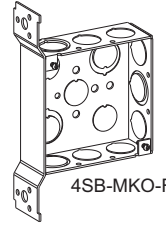

4SB-50/75-FB

4SB-50/75-MS*