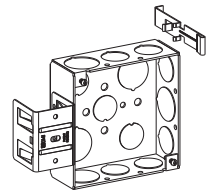

4" SQUARE (4S) BOXES & EXTENSION RINGS

WELDED

1-1/2" DEEP

21.0 Cu. In.

WITH RAISED GROUND EMBOSS (EXCEPT FOR BRACKETED AND EXTENSION BOXES)

Metal Stud Bracket Features:

- U.S. Patent No.: 8,262,043
- Metal Stud (MS) Bracket engages on either side of metal stud
- ***Model Revised Feb. 2008**

Cat. No.	Bracket & Setback	Knockouts		Std. Pkg.
		Sides	Bottom	
4SB-50	-	12 - 1/2"	4 - 1/2"	50
4SB-50-FB	FB, Flush	9 - 1/2"	5 - 1/2"	24
4SB-50/75	-	8 - 1/2", 4 - 3/4"	2 - 1/2", 2 - 3/4"	50
4SB-50/75-PT NEW	-	8 - 1/2", 4 - 3/4"	2 - 1/2", 2 - 3/4"	50
4SB-50/75-FB	FB, Flush	6 - 1/2", 3 - 3/4"	3 - 1/2", 2 - 3/4"	24
4SB-50/75-MS*	MS, Self-Gripping + Box Support Clip	6 - 1/2", 3 - 3/4"	3 - 1/2", 2 - 3/4"	24
4SB-75	-	8 - 3/4"	2 - 1/2", 2 - MKO	50
4SB-75-FB	FB, Flush	6 - 3/4"	1 - 1/2", 4 - 3/4"	24
4SB-MKO	-	8 - 1/2", 4 - MKO	2 - 1/2", 2 - MKO	50
4SB-MKO-PT	-	8 - 1/2", 4 - MKO	2 - 1/2", 2 - MKO	50
4SB-MKO-FB	FB, Flush	6 - 1/2", 3 - MKO	3 - 1/2", 2 - MKO	24
4SB-MKO-B	B, Flush	6 - 1/2", 3 - MKO	3 - 1/2", 2 - MKO	24
4SB-MKO-AB	AB, Flush	6 - 1/2", 3 - MKO	3 - 1/2", 2 - MKO	24
4SB-MKO-MS*	MS, Self-Gripping + Box Support Clip	6 - 1/2", 3 - MKO	3 - 1/2", 2 - MKO	24
4SB-MKO-OB	OB, 1-5/16"	6 - 1/2", 3 - MKO	3 - 1/2", 2 - MKO	24
4SB-MKO-WB	WB, Flush	6 - 1/2", 3 - MKO	3 - 1/2", 2 - MKO	24
4SB-50-EXT	-	12 - 1/2"	-	50
4SB-50/75-EXT	-	8 - 1/2", 4 - 3/4"	-	50
4SB-MKO-EXT	-	8 - 1/2", 4 - MKO	-	50
4SB-MKO-EHB	Extension Ring to Handy Box	8 - 1/2", 4 - MKO	-	50

4SB-50

4SB-50-FB

4SB-50/75

NEW

4SB-50/75-PT

4SB-50/75-FB

4SB-50/75-MS*

4SB-75