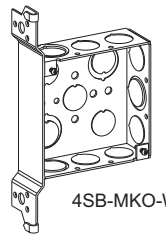

4" SQUARE (4S) BOXES & EXTENSION RINGS

WELDED

1-1/2" DEEP

21.0 Cu. In.

WITH RAISED GROUND EMBOSS (EXCEPT FOR BRACKETED AND EXTENSION BOXES)

Metal Stud Bracket Features:

- U.S. Patent No.: 8,262,043
- Metal Stud (MS) Bracket engages on either side of metal stud
- ***Model Revised Feb. 2008**

Cat. No.	Bracket & Setback	Knockouts		Std. Pkg.
		Sides	Bottom	
4SB-50	-	12 - 1/2"	4 - 1/2"	50
4SB-50-FB	FB, Flush	9 - 1/2"	5 - 1/2"	24
4SB-50/75	-	8 - 1/2", 4 - 3/4"	2 - 1/2", 2 - 3/4"	50
4SB-50/75-PT NEW	-	8 - 1/2", 4 - 3/4"	2 - 1/2", 2 - 3/4"	50
4SB-50/75-FB	FB, Flush	6 - 1/2", 3 - 3/4"	3 - 1/2", 2 - 3/4"	24
4SB-50/75-MS*	MS, Self-Gripping + Box Support Clip	6 - 1/2", 3 - 3/4"	3 - 1/2", 2 - 3/4"	24
4SB-75	-	8 - 3/4"	2 - 1/2", 2 - MKO	50
4SB-75-FB	FB, Flush	6 - 3/4"	1 - 1/2", 4 - 3/4"	24
4SB-MKO	-	8 - 1/2", 4 - MKO	2 - 1/2", 2 - MKO	50
4SB-MKO-PT	-	8 - 1/2", 4 - MKO	2 - 1/2", 2 - MKO	50
4SB-MKO-FB	FB, Flush	6 - 1/2", 3 - MKO	3 - 1/2", 2 - MKO	24
4SB-MKO-B	B, Flush	6 - 1/2", 3 - MKO	3 - 1/2", 2 - MKO	24
4SB-MKO-AB	AB, Flush	6 - 1/2", 3 - MKO	3 - 1/2", 2 - MKO	24
4SB-MKO-MS*	MS, Self-Gripping + Box Support Clip	6 - 1/2", 3 - MKO	3 - 1/2", 2 - MKO	24
4SB-MKO-OB	OB, 1-5/16"	6 - 1/2", 3 - MKO	3 - 1/2", 2 - MKO	24
4SB-MKO-WB	WB, Flush	6 - 1/2", 3 - MKO	3 - 1/2", 2 - MKO	24
4SB-50-EXT	-	12 - 1/2"	-	50
4SB-50/75-EXT	-	8 - 1/2", 4 - 3/4"	-	50
4SB-MKO-EXT	-	8 - 1/2", 4 - MKO	-	50
4SB-MKO-EHB	Extension Ring to Handy Box	8 - 1/2", 4 - MKO	-	50

4SB-75-FB

4SB-MKO

4SB-MKO-PT

4SB-MKO-FB

4SB-MKO-B

4SB-MKO-AB

4SB-MKO-MS*

4SB-MKO-OB