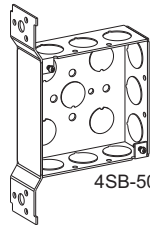

4" SQUARE (4S) BOXES & EXTENSION RINGS

WELDED

1-1/2" DEEP

21.0 Cu. In.

WITH RAISED GROUND EMBOSS (EXCEPT FOR BRACKETED AND EXTENSION BOXES)

Metal Stud Bracket Features:

- U.S. Patent No.: 8,262,043
- Metal Stud (MS) Bracket engages on either side of metal stud
- ***Model Revised Feb. 2008**

Boxes with Pigtail Features:

- 7" Solid Cu. #12AWG Pigtail
- Pre-assembled with Ground Emboss and 10-32 Ground Screw
- **600V** MKO's and CKO's suitable for bonding without any additional bonding means up to 600V
- Acceptable for use in 2-hour rated walls
- Visit www.ul.com or QCIT Guide on page W1 for more information

Cat. No.	Bracket & Setback	Knockouts		Std. Pkg.
		Sides	Bottom	
4SB-50	-	12 - 1/2"	4 - 1/2"	50
4SB-50-FB	FB, Flush	9 - 1/2"	5 - 1/2"	24
4SB-50/75	-	8 - 1/2", 4 - 3/4"	2 - 1/2", 2 - 3/4"	50
4SB-50/75-PT NEW	-	8 - 1/2", 4 - 3/4"	2 - 1/2", 2 - 3/4"	50
4SB-50/75-FB	FB, Flush	6 - 1/2", 3 - 3/4"	3 - 1/2", 2 - 3/4"	24
4SB-50/75-MS*	MS, Self-Gripping + Box Support Clip	6 - 1/2", 3 - 3/4"	3 - 1/2", 2 - 3/4"	24
4SB-75	-	8 - 3/4"	2 - 1/2", 2 - MKO	50
4SB-75-FB	FB, Flush	6 - 3/4"	1 - 1/2", 4 - 3/4"	24
4SB-MKO	-	8 - 1/2", 4 - MKO	2 - 1/2", 2 - MKO	50
4SB-MKO-PT	-	8 - 1/2", 4 - MKO	2 - 1/2", 2 - MKO	50
4SB-MKO-FB	FB, Flush	6 - 1/2", 3 - MKO	3 - 1/2", 2 - MKO	24
4SB-MKO-B	B, Flush	6 - 1/2", 3 - MKO	3 - 1/2", 2 - MKO	24
4SB-MKO-AB	AB, Flush	6 - 1/2", 3 - MKO	3 - 1/2", 2 - MKO	24
4SB-MKO-MS*	MS, Self-Gripping + Box Support Clip	6 - 1/2", 3 - MKO	3 - 1/2", 2 - MKO	24
4SB-MKO-OB	OB, 1-5/16"	6 - 1/2", 3 - MKO	3 - 1/2", 2 - MKO	24
4SB-MKO-WB	WB, Flush	6 - 1/2", 3 - MKO	3 - 1/2", 2 - MKO	24
4SB-50-EXT	-	12 - 1/2"	-	50
4SB-50/75-EXT	-	8 - 1/2", 4 - 3/4"	-	50
4SB-MKO-EXT	-	8 - 1/2", 4 - MKO	-	50
4SB-MKO-EHB	Extension Ring to Handy Box	8 - 1/2", 4 - MKO	-	50

4SB-50-FB

NEW