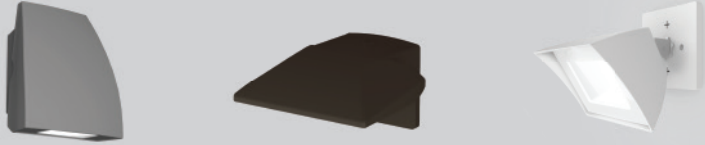

Endurance WAC LIGHTING