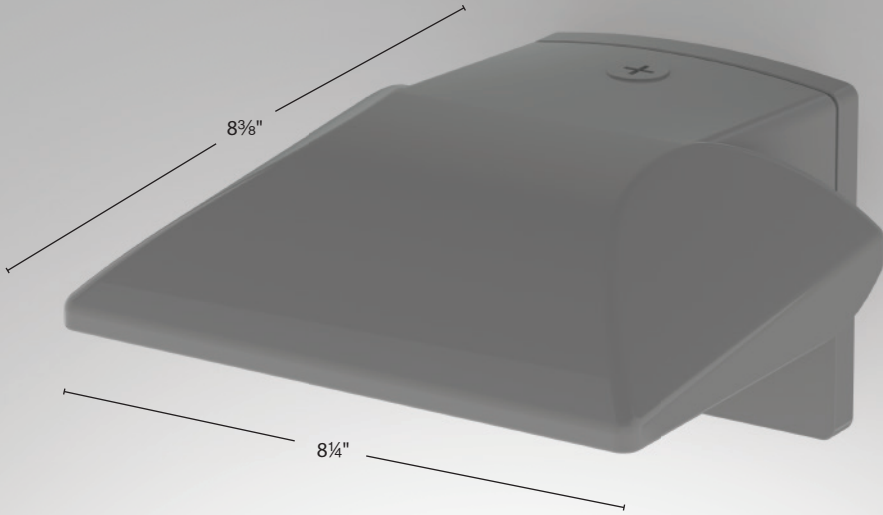

For Direct and Indirect Illumination
Mounts In Any Orientation