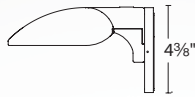

For Direct and Indirect Illumination
Mounts In Any Orientation

Endurance Hawk

CRI: 85
Rated Life: 100,000 hours

- Factory-Sealed LED Light Engine
- IP66 and ETL & cETL Wet Location Listed
- Die-Cast Aluminum Construction
- 20° Forward Throw Illumination
- Photocell/Motion Sensor Sold Separately
- Built-in Level For Easy Adjustment
- Universal Voltage (120V - 277V)
- Dimming: ELV (120V) or 0-10V