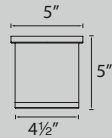

FM-W2605

Distribution	Beam	Voltage	Watt	Lumens	Finish	
Ceiling Mount Down	FM-W2612	31°	120V - 277V	30W	1741	AL Brushed Aluminum BK Black BZ Bronze GH Graphite WT White
Ceiling Mount Down	FM-W2605	35°	120V	16W	803	

Example: **FM-W2612-GH**