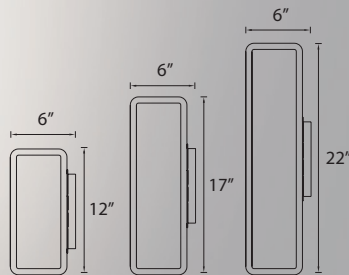

Janus

Color Temp: 3000K
CRI: 90
Dimming: 100% – 10%
Rated Life: 80,000 hours

- IP65 Rated, ETL & cETL Wet Location Listed
- Indirect Light for Architectural Illumination
- 120V Direct Wire - No Driver Needed
- Aluminum Construction
- Weatherproof Polyester Powder Coat Finishes
- Smooth and Continuous ELV Dimming

	Length	Watt	Lumens	Finish
	12"	WS-W5812	15W 340	BZ Bronze GH Graphite WT White
	17"	WS-W5817	19W 605	
	22"	WS-W5822	30W 960	

Example: **WS-W5822-GH**
For 277V, add an "F" before the finish: **WS-W5822F-GH**