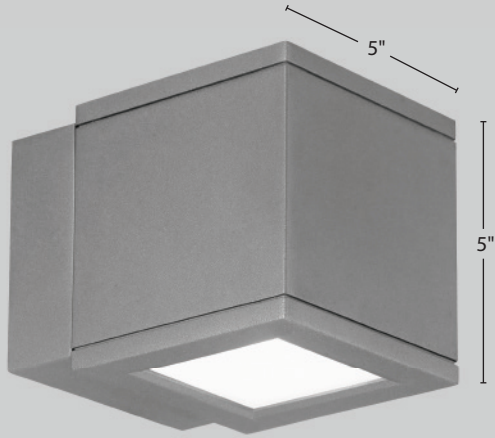

Rubix

Color Temp: 3000K
CRI: 90
Rated Life: 70,000 hours

- IP65 Rated, ETL & cETL Wet Location Listed
- Die-Cast Aluminum Construction
- Universal Voltage (120V - 277V)
- Dimming: ELV (120V) or 0-10V

Distribution	Beam	Voltage	Watt	Lumens	Finish
Wall Mount Single Light (Dark sky)	WS-W2504	88°	120V - 277V	16W	752
Wall Mount Double Light	WS-W2505	88°	120V - 277V	30W	1401
					AL Brushed Aluminum BK Black BZ Bronze GH Graphite WT White

Example: **WS-W2504-GH**

Rubix

Color Temp: 3000K
CRI: 90
Rated Life: 70,000 hours

- IP65 Rated, ETL & cETL Wet Location Listed
- Die-Cast Aluminum Construction
- Universal Voltage (120V - 277V)
- Dimming: ELV (120V) or 0-10V

Distribution	Beam	Voltage	Watt	Lumens	Finish
Ceiling Mount Down	FM-W2505	88°	120V - 277V	16W	701
Ceiling Mount Down	FM-W2510	97°	120V - 277V	30W	1876
					AL Brushed Aluminum BK Black BZ Bronze GH Graphite WT White

Example: **WS-W2510-WT**