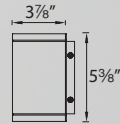

Distribution	Beam	Voltage	Watt	Lumens	Finish
 Wall Mount Single Light (Dark sky, ADA)	78°	120V - 277V	16W	824	AL Brushed Aluminum BK Black BZ Bronze GH Graphite WT White
 Wall Mount Double Light (ADA)	78°	120V - 277V	30W	1526	