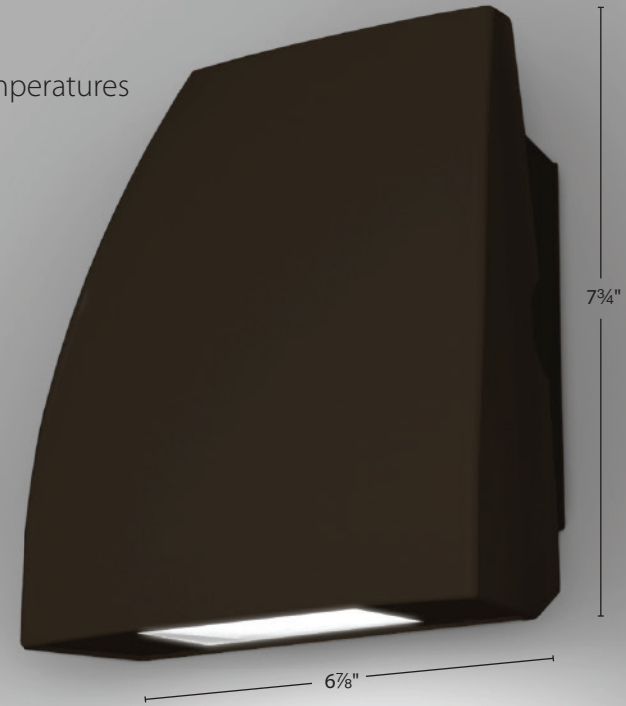

LED technology offers superior alternatives to conventional Halogen and HID sources. With diecast aluminum factory sealed housings Endurance provides durable performance for years. Patent pending design for a water and dust proof, IP66 rated luminaire.

Thermal engineering for 100,000 hours of rated life, eliminating the need for maintenance once installed. Thoughtful details include a built-in level and factory sealed light engine.

Dark Sky Friendly

Factory-Sealed Fixture Housing
Protects LEDs From Environmental Factors

LED Performs Efficiently
In Cold Weather With Added Lifespan

Aluminum

Durable Die-Cast Aluminum

Motion and Photocell Sensor Ready

IP66, WET

IP 66 Rated
Dust Tight, Waterproof

ENERGY STAR® Rated

ETL Listed

DLC Certified

	Motion Sensor (120V)	MS-120	BZ Bronze GY Gray WT White
	Photocell Sensor (120V)	PC-120	

Example: **MS-120-WT**

5 Year WAC Product Warranty

- 3 Outputs
- 2 Color Temperatures
- 1 Size