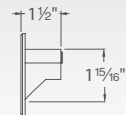

Rectangular Step and Wall Lights LEDme®

1. **Power:** 3.9W
   Lumens: Up to 68
   CRI: 85
   Rated Life: 40,000 hours
2. Die-cast aluminum with Weatherproof Polyester Power Coat
   - 316 marine grade stainless steel (SS finish)
   - 120V or 277V Direct Wire - No Driver Needed
   - Fits into 2" X 4" J-Box with minimum inside dimensions of 3"x2"x2"
   - IP66, wet location rated for indoor and outdoor installations*
   - Smooth and continuous ELV dimming

*Finishes are not recommended for contact with chemicals or sustained contact with water. Use Stainless Steel for harsh environments.

System	Color	Finish
WL-LED100 WL-LED100F	<i>Horizontal Scoop, 120V</i> <i>Horizontal Scoop, 277V</i>	SS Stainless Steel BK Black WT White BN Brushed Nickel BZ Bronze
WL-LED200 WL-LED200F	<i>Vertical Scoop, 120V</i> <i>Vertical Scoop, 277V</i>	
C White 3000K AM Amber RD Red BL Blue		

Example: **WL-LED100F-C-SS**