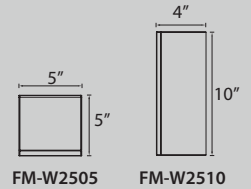

Rubix

Color Temp: 3000K
CRI: 90
Rated Life: 70,000 hours

- IP65 Rated, ETL & cETL Wet Location Listed
- Die-Cast Aluminum Construction
- Universal Voltage (120V - 277V)
- Dimming: ELV (120V) or 0-10V