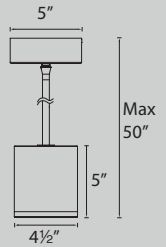

PD-W2605

Distribution	Beam	Voltage	Watt	Lumens	Finish	
Pendant Down	PD-W2605	35°	120V	16W	803	AL Brushed Aluminum BK Black BZ Bronze GH Graphite WT White

Example: **PD-W2605-BK**