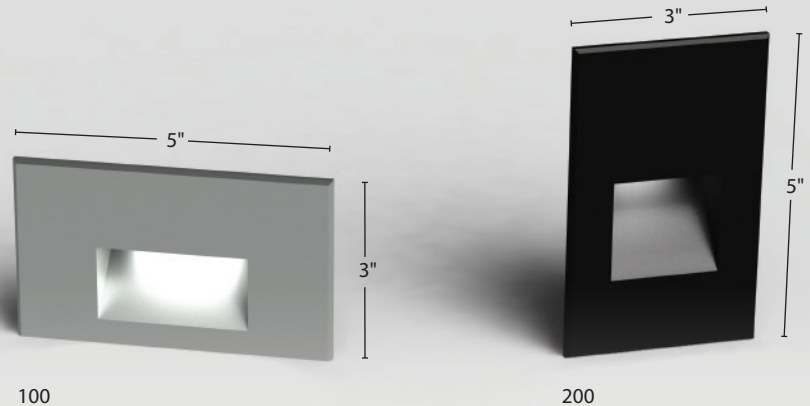

Rectangular Step and Wall Lights LEDme®

1. **Power:** 3.9W
   Lumens: Up to 68
   CRI: 85
   Rated Life: 40,000 hours
2. Die-cast aluminum with Weatherproof Polyester Power Coat
   - 316 marine grade stainless steel (SS finish)
   - 120V or 277V Direct Wire - No Driver Needed
   - Fits into 2" X 4" J-Box with minimum inside dimensions of 3"x2"x2"
   - IP66, wet location rated for indoor and outdoor installations*
   - Smooth and continuous ELV dimming

*Finishes are not recommended for contact with chemicals or sustained contact with water. Use Stainless Steel for harsh environments.

System	Color	Finish
WL-LED100 WL-LED100F	<i>Horizontal Scoop, 120V</i> <i>Horizontal Scoop, 277V</i>	SS Stainless Steel BK Black WT White BN Brushed Nickel BZ Bronze
WL-LED200 WL-LED200F	<i>Vertical Scoop, 120V</i> <i>Vertical Scoop, 277V</i>	
C White 3000K AM Amber RD Red BL Blue		

Example: **WL-LED100F-C-SS**