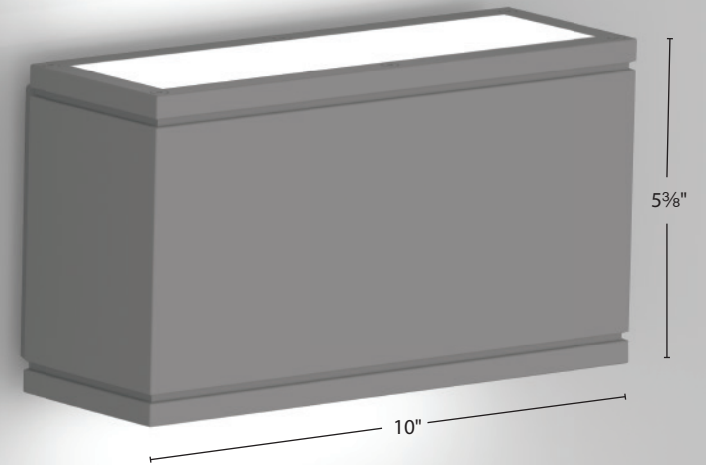

Scoop

Color Temp: 3000K
CRI: 90
Rated Life: 70,000 hours

- IP65 Rated, ETL & cETL Wet Location Listed
- Die-Cast Aluminum Construction
- Universal Voltage (120V - 277V)
- Dimming: ELV (120V) or 0-10V

Distribution   Beam Voltage   Watt   Lumens   Finish

	Wall Mount (ADA)	WS-W20506	86°	120V - 277V	16W	807	AL Brushed Aluminum	
							BK Black	
							BZ Bronze	
							GH Graphite	
							WT White	

Example: **WS-W20506-BZ**

Rubix

Color Temp: 3000K
CRI: 90
Rated Life: 70,000 hours

- IP65 Rated, ETL & cETL Wet Location Listed
- Die-Cast Aluminum Construction
- Universal Voltage (120V - 277V)
- Dimming: ELV (120V) or 0-10V

Distribution   Beam Voltage   Watt   Lumens   Finish

	Wall Mount Down (Dark sky, ADA)	WS-W2509	86°	120V - 277V	16W	807	AL Brushed Aluminum	
							BK Black	
	Wall Mount Up & Down (ADA)	WS-W2510	86°	120V - 277V	30W	1384	BZ Bronze	
							GH Graphite	
							WT White	

Example: **WS-W2510-GH**