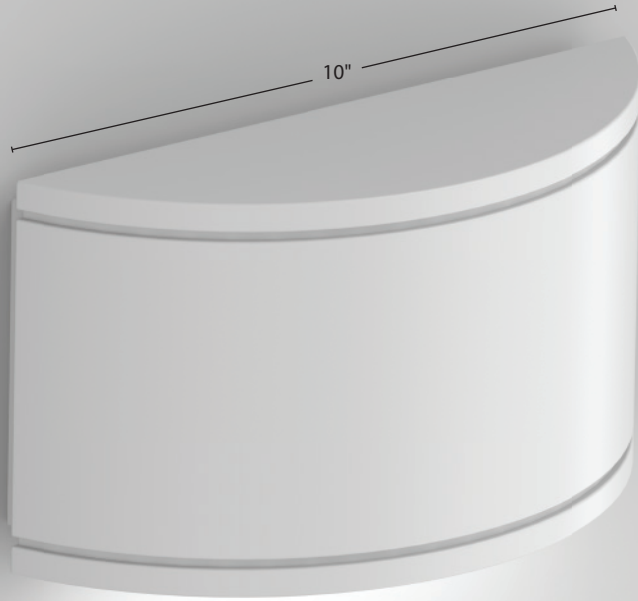

Tube

Color Temp: 3000K
CRI: 90
Rated Life: 70,000 hours

- IP65 Rated, ETL & cETL Wet Location Listed
- Die-Cast Aluminum Construction
- Dimming: ELV (120V) or 0-10V

Distribution	Beam	Voltage	Watt	Lumens	Finish
Wall Mount Single Light (Dark sky, ADA)	78°	120V - 277V	16W	824	AL Brushed Aluminum BK Black BZ Bronze GH Graphite WT White
Wall Mount Double Light (ADA)	78°	120V - 277V	30W	1526	

Example: **WS-W2609-WT**