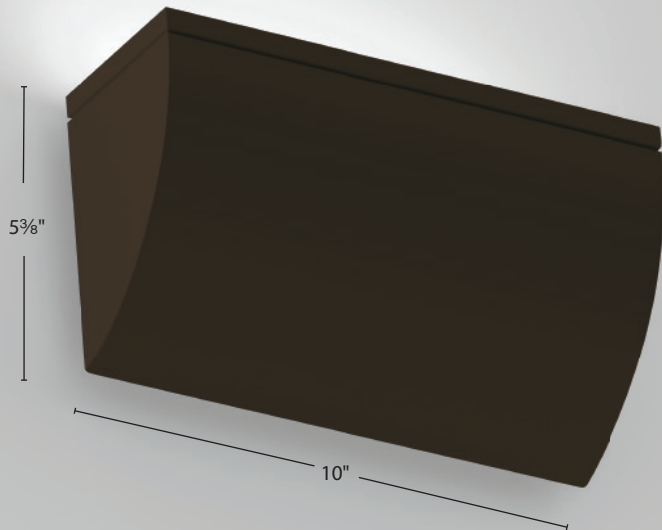

Scoop

Color Temp: 3000K
CRI: 90
Rated Life: 70,000 hours

- IP65 Rated, ETL & cETL Wet Location Listed
- Die-Cast Aluminum Construction
- Universal Voltage (120V - 277V)
- Dimming: ELV (120V) or 0-10V

Distribution   Beam Voltage   Watt   Lumens   Finish

	Wall Mount (ADA)	WS-W20506	86°	120V - 277V	16W	807	AL Brushed Aluminum	
							BK Black	
							BZ Bronze	
							GH Graphite	
							WT White	

Example: **WS-W20506-BZ**

Rubix

Color Temp: 3000K
CRI: 90
Rated Life: 70,000 hours

- IP65 Rated, ETL & cETL Wet Location Listed
- Die-Cast Aluminum Construction
- Universal Voltage (120V - 277V)
- Dimming: ELV (120V) or 0-10V

Distribution   Beam Voltage   Watt   Lumens   Finish

	Wall Mount Down (Dark sky, ADA)	WS-W2509	86°	120V - 277V	16W	807	AL Brushed Aluminum	
							BK Black	
	Wall Mount Up & Down (ADA)	WS-W2510	86°	120V - 277V	30W	1384	BZ Bronze	
							GH Graphite	
							WT White	

Example: **WS-W2510-GH**