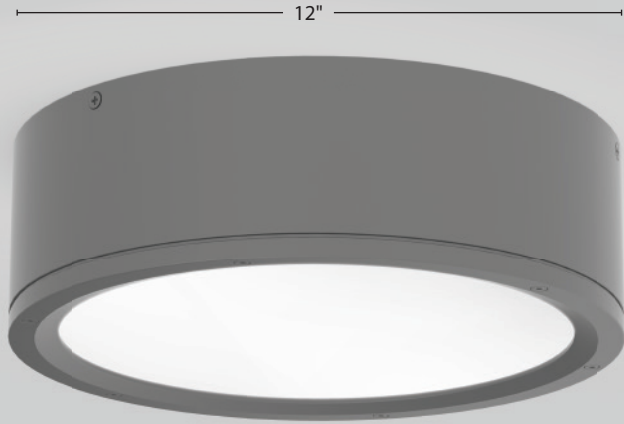

Tube

Color Temp: 3000K
CRI: 90
Rated Life: 70,000 hours

- IP65 Rated, ETL & cETL Wet Location Listed
- Die-Cast Aluminum Construction
- Dimming: ELV (120V) or 0-10V

Distribution	Beam	Voltage	Watt	Lumens	Finish	
Ceiling Mount Down	FM-W2612	31°	120V - 277V	30W	1741	AL Brushed Aluminum BK Black BZ Bronze GH Graphite WT White
Ceiling Mount Down	FM-W2605	35°	120V	16W	803	

Example: **FM-W2612-GH**