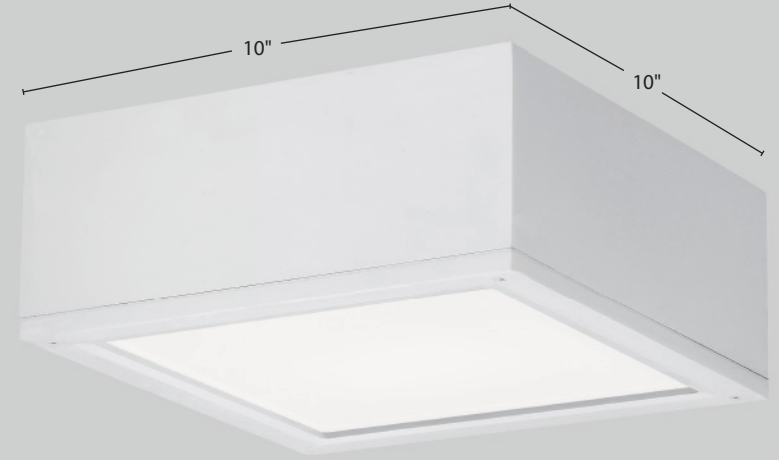

Rubix

Color Temp: 3000K
CRI: 90
Rated Life: 70,000 hours

- IP65 Rated, ETL & cETL Wet Location Listed
- Die-Cast Aluminum Construction
- Universal Voltage (120V - 277V)
- Dimming: ELV (120V) or 0-10V

Distribution	Beam	Voltage	Watt	Lumens	Finish
Wall Mount Single Light (Dark sky)	WS-W2504	88°	120V - 277V	16W	752
Wall Mount Double Light	WS-W2505	88°	120V - 277V	30W	1401
					AL Brushed Aluminum BK Black BZ Bronze GH Graphite WT White

Example: **WS-W2504-GH**

Rubix

Color Temp: 3000K
CRI: 90
Rated Life: 70,000 hours

- IP65 Rated, ETL & cETL Wet Location Listed
- Die-Cast Aluminum Construction
- Universal Voltage (120V - 277V)
- Dimming: ELV (120V) or 0-10V

Distribution	Beam	Voltage	Watt	Lumens	Finish
Ceiling Mount Down	FM-W2505	88°	120V - 277V	16W	701
Ceiling Mount Down	FM-W2510	97°	120V - 277V	30W	1876
					AL Brushed Aluminum BK Black BZ Bronze GH Graphite WT White

Example: **WS-W2510-WT**