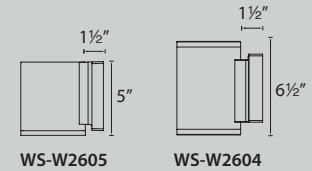

Tube

Color Temp: 3000K
CRI: 90
Rated Life: 70,000 hours

- IP65 Rated, ETL & cETL Wet Location Listed
- Die-Cast Aluminum Construction
- Dimming: ELV (120V) or 0-10V