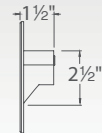

Rectangular Step and Wall Lights LEDme®

1. **Power:** 3.9W
   Lumens: Up to 68
   CRI: 85
   Rated Life: 40,000 hours
2. Die-cast aluminum with Weatherproof Polyester Power Coat
   - 316 marine grade stainless steel (SS finish)
   - 120V or 277V Direct Wire - No Driver Needed
   - Fits into 2" X 4" J-Box with minimum inside dimensions of 3"x2"x2"
   - IP66, wet location rated for indoor and outdoor installations*
   - Smooth and continuous ELV dimming

*Finishes are not recommended for contact with chemicals or sustained contact with water. Use Stainless Steel for harsh environments.

System	Color	Finish
WL-LED100 WL-LED100F	<i>Horizontal Scoop, 120V</i> <i>Horizontal Scoop, 277V</i>	SS Stainless Steel BK Black WT White BN Brushed Nickel BZ Bronze
WL-LED200 WL-LED200F	<i>Vertical Scoop, 120V</i> <i>Vertical Scoop, 277V</i>	
C White 3000K AM Amber RD Red BL Blue		

Example: **WL-LED100F-C-SS**