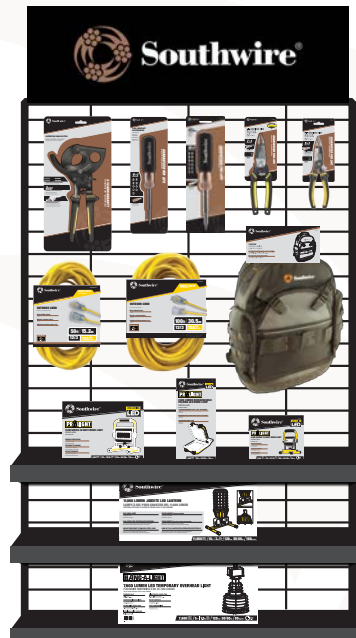

UPC 029892229894

31205-1

~~Was \$145.75~~

Now \$99.00

3 CHANNEL 3 FOOT STRAIGHT
CORD PROTECTOR

UPC 029892229856

**BUILT FOR DURABILITY.
BUILT FOR RELIABILITY.
BUILT FOR WORK.™**

ELECTRICAL DISTRIBUTION

MIXED GONDOLA BUY FULL MIX & CHOOSE 2 FREE

Choose 2 Free - SN9N1/SD12N1/S7N1HD/S5N1

+10% DISCOUNT!

25 FREE T-SHIRTS

*Display is for example only, true display will be rolling display pictured to right.

Part No	UPC	Description	Qty	DNET	Extended
T50100W	078693990632	Southwire 11,000 Lumen LED Area Light	4	\$158.00	\$632.00
411030	786625411031	ProLight™ Slim Series 30-Watt LED Work Light - Single Head w/ Floor Stand	4	\$64.52	\$258.08
514124	786625000259	ProLight™ 30 Watt Rechargeable Folding Work Light	2	\$65.96	\$131.92
411015	786625410157	ProLight™ Slim Series 15-Watt LED Work Light - Single Head w/ Floor Stand	4	\$42.26	\$169.04
111080ECO	786625000167	Hang-A-Light®, 80W LED Longneck / 7,600 Lumens	2	\$97.85	\$195.70
CCPR400	032886908439	CUTTER, CABLE RATCHETING 9" 400 CU/AL	2	\$170.47	\$340.94
SD9N1	032886908880	SCREWDRIVER, 9-N-1 MULTI TOOL	2	\$14.08	\$0.00
SD12N1	032886958304	SCREWDRIVER, MULTI BIT 12-N-1	2	\$14.09	\$0.00
S7N1HD	032886699351	S7N1HD, 7 IN 1 MULTI TOOL PLIER HD (TRI)	2	\$29.84	\$0.00
S5N1	032886944222	S5N1, 5-IN-1 MULTI TOOL PLIERS-NEW GRIP	2	\$29.45	\$0.00
BAGBP	032886930263	BACKPACK, TOOLS BAGBP	1	\$74.31	\$74.31
2588SW0002	029892825881	50ft SJTW 12/3 Outdoor Extension Cord W/ Lighted End (Yellow)	6	\$28.80	\$172.80
2589SW0002	029892825898	100ft SJTW 12/3 Outdoor Extension Cord W/ Lighted End (Yellow)	4	\$50.96	\$203.84
99900300		SMALL MOBILE RACK (25 hooks, 1 shelf, 25 reorder tags)	1	\$0.00	\$0.00
99900400		SMALL MOBILE RACK SIDE PANELS & HEADER	1	\$0.00	\$0.00
99900200		SMALL ROLLING RACK SHELF	2	\$0.00	\$0.00
				TOTAL	\$2,178.63
				TOTAL W/ 10% DISCOUNT	\$1,960.77