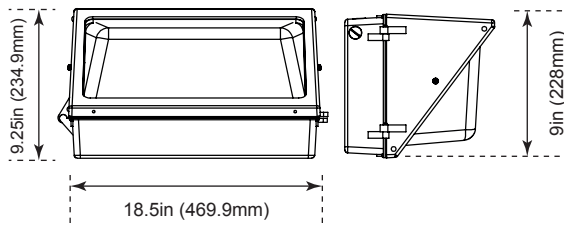

Total Luminaire Efficiency = 100.00%

Product Dimensions

28 Watt

Weight: 5.72-lbs

42 Watt

Weight: 9.50-lbs

59 Watt

Weight: 16.00-lbs