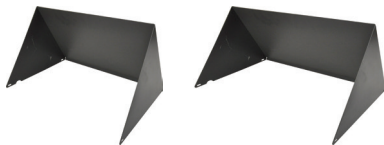

*New Updated as of Apr 2018

Accessories (available for purchase)

Cut Off Shield

P10022	CVR-TWP40/DB	Full Cut-Off Shield for 40 & 42W
P10023	CVR-TWP60/DB	Full Cut-Off Shield for 59,60,80,90W