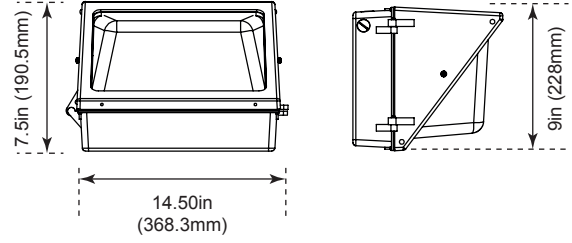

Total Luminaire Efficiency = 100.00%

Product Dimensions

28 Watt

Weight: 5.72-lbs

42 Watt

Weight: 9.50-lbs

59 Watt

Weight: 16.00-lbs