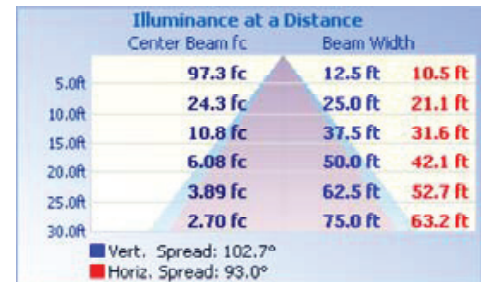

Total Luminaire Efficiency = 100.00%

59 Watt

Zonal Lumen Summary

Zone	Lumens	% Luminaire
0-30	1064.78	14.90
0-40	1739.05	24.30
0-60	3342.91	46.80
60-80	1715.37	24.00
70-80	819.34	11.50
90-120	1040.1	14.50
90-180	1371.32	19.20
0-180	7150.25	100.00

Total Luminaire Efficiency = 100.00%

80 Watt

Zonal Lumen Summary

Zone	Lumens	% Luminaire
0-30	1728.67	16.70
0-40	2759.77	26.60
0-60	5221.03	50.30
60-80	2465.83	23.80
70-80	1155.18	11.10
90-120	1334.5	12.90
90-180	1708.05	16.50
0-180	10374.26	100.00

Total Luminaire Efficiency = 100.00%

Product Dimensions

28 Watt

Weight: 5.72-lbs

42 Watt

Weight: 9.50-lbs

59 Watt

Weight: 16.00-lbs