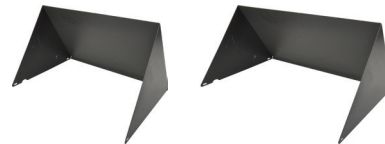

Accessories

- Cut Off Shield

- Borosilicate Glass Lens Gasket