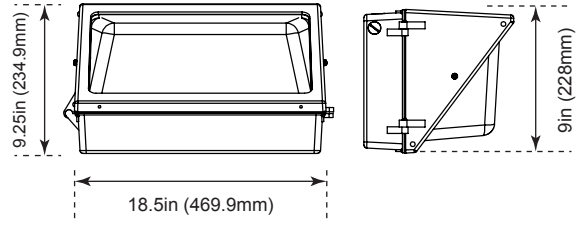

80 Watt

Weight: 18.60-lbs