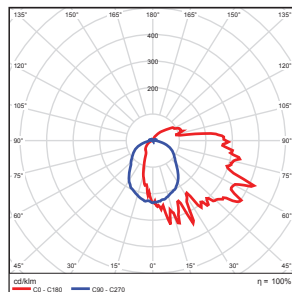

Total Luminaire Efficiency = 100.00%

42 Watt

Zonal Lumen Summary

Zone	Lumens	% Luminaire
0-30	713.62	15.00
0-40	1152.94	24.20
0-60	2254.43	47.20
60-80	1183.71	24.80
70-80	571.39	12.00
90-120	662.15	13.90
90-180	835.43	17.50
0-180	4771.71	100.00

Total Luminaire Efficiency = 100.00%

59 Watt

Zonal Lumen Summary

Zone	Lumens	% Luminaire
0-30	1064.78	14.90
0-40	1739.05	24.30
0-60	3342.91	46.80
60-80	1715.37	24.00
70-80	819.34	11.50
90-120	1040.1	14.50
90-180	1371.32	19.20
0-180	7150.25	100.00

Total Luminaire Efficiency = 100.00%

80 Watt

Zonal Lumen Summary

Zone	Lumens	% Luminaire
0-30	1728.67	16.70
0-40	2759.77	26.60
0-60	5221.03	50.30
60-80	2465.83	23.80
70-80	1155.18	11.10
90-120	1334.5	12.90
90-180	1708.05	16.50
0-180	10374.26	100.00

Total Luminaire Efficiency = 100.00%

Product Dimensions

28 Watt

Weight: 5.72-lbs

42 Watt

Weight: 9.50-lbs

59 Watt

Weight: 16.00-lbs