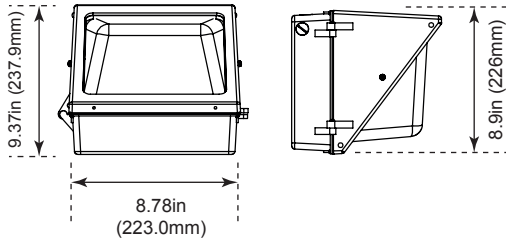

Total Luminaire Efficiency = 100.00%

Product Dimensions

28 Watt

Weight: 5.72-lbs

42 Watt

Weight: 9.50-lbs

59 Watt

Weight: 16.00-lbs