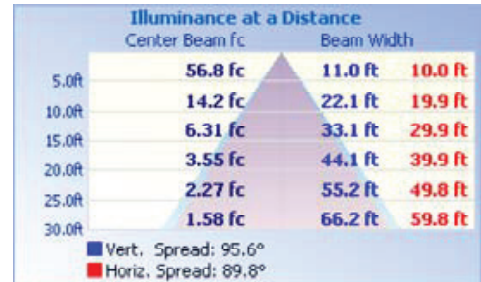

Total Luminaire Efficiency = 100.00%

42 Watt

Zonal Lumen Summary

Zone	Lumens	% Luminaire
0-30	713.62	15.00
0-40	1152.94	24.20
0-60	2254.43	47.20
60-80	1183.71	24.80
70-80	571.39	12.00
90-120	662.15	13.90
90-180	835.43	17.50
0-180	4771.71	100.00

Total Luminaire Efficiency = 100.00%

59 Watt

Zonal Lumen Summary

Zone	Lumens	% Luminaire
0-30	1064.78	14.90
0-40	1739.05	24.30
0-60	3342.91	46.80
60-80	1715.37	24.00
70-80	819.34	11.50
90-120	1040.1	14.50
90-180	1371.32	19.20
0-180	7150.25	100.00

Total Luminaire Efficiency = 100.00%

80 Watt

Zonal Lumen Summary

Zone	Lumens	% Luminaire
0-30	1728.67	16.70
0-40	2759.77	26.60
0-60	5221.03	50.30
60-80	2465.83	23.80
70-80	1155.18	11.10
90-120	1334.5	12.90
90-180	1708.05	16.50
0-180	10374.26	100.00

Total Luminaire Efficiency = 100.00%

Product Dimensions

28 Watt

Weight: 5.72-lbs

42 Watt

Weight: 9.50-lbs

59 Watt

Weight: 16.00-lbs