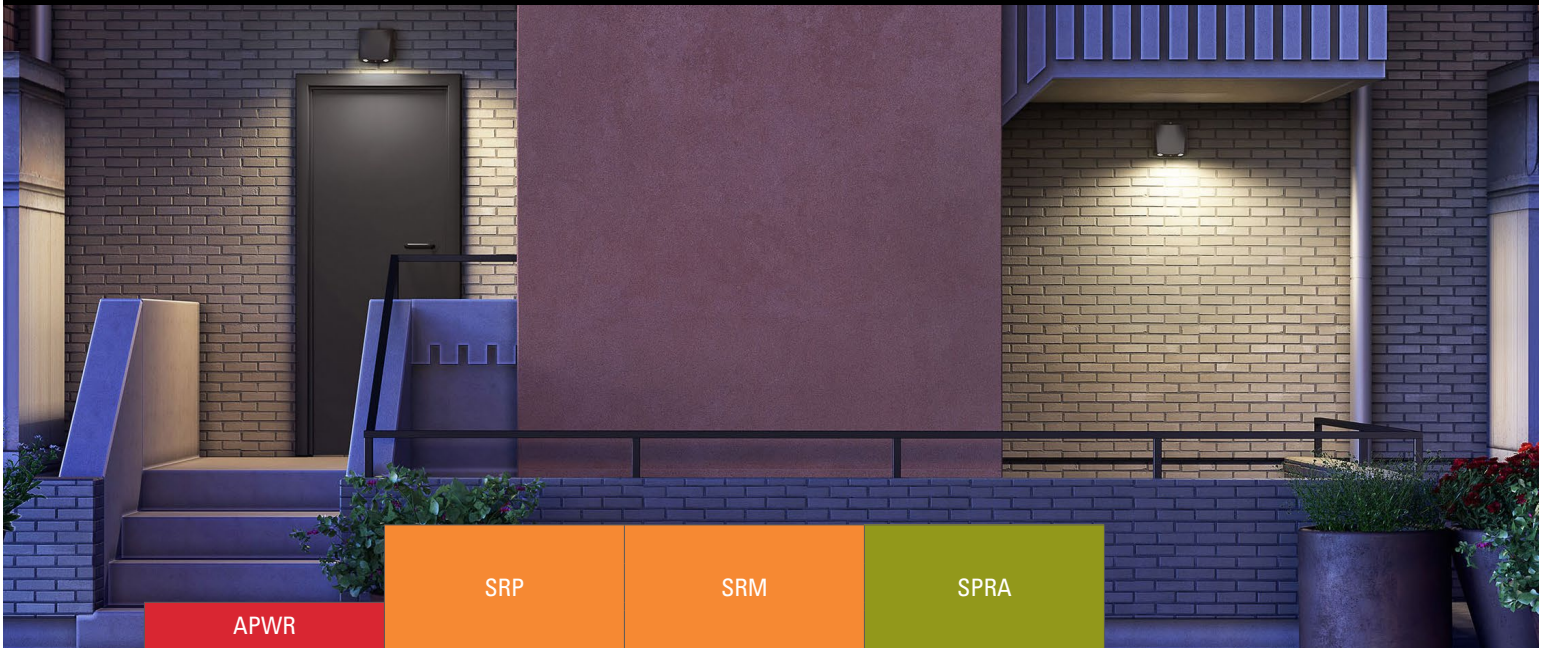

\$

\$\$

\$\$\$

\$\$\$\$

Remote Products

	APWR	SRP	SRM	SRPA
				
Series	APWR	SRP	SRM	SRPA
Material	Plastic	Polycarbonate	Sheet Metal	Polycarbonate
Source	LED	LED	LED	LED
Number of heads	1 or 2	1 or 2	1 or 2	2
Adjustable	Yes	Yes	Yes	Yes, with forward throw
Coverage	15 feet	13 to 60 feet	13 to 60 feet	29 feet
Voltage input	3.6 volts	4.8 through 12 volts	4.8 through 12 volts	4.8 through 6 volt
Color	White,Black	White,Black,Grey	White,Black,Grey	White,Black,Silver,Grey
Temp Range	0 C to 40 C	-30 C to 60 C	-30 C to 60 C	-30 C to 55 C
UL Rating	Wet location	Wet Location	Wet Location	Wet Location
Availability	Stock	Stock	Stock	Stock
	\$	\$\$	\$\$\$	\$\$\$\$