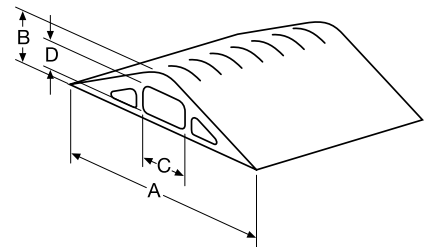

FloorTrak® 10 (Heavy Duty)

Color	Length Feet (meters)	Catalog Number
Black	3.0' (.914)	FT10BK3
Black	5.0' (1.52)	FT10BK5
Yellow	3.0' (.914)	FT10Y3
Yellow	5.0' (1.52)	FT10Y5

Accessories

Description	Catalog Number
1" Wide, 75' Roll Double-Sided Adhesive Tape.	FTT1
2" Wide, 75' Roll Double-Sided Adhesive Tape.	FTT2

Dimensions

FloorTrak®	FT2 in. (mm)	FT3 in. (mm)	FT4 in. (mm)	FT10 (Heavy Duty) in. (mm)
Width (A)	2.75" (69.9)	3.00" (76.2)	3.25" (82.6)	5.6" (142.24)
Height (B)	.53" (13.5)	.75" (19.1)	1.10" (27.9)	1.7" (43.18)
Center Hole (Cx Dx)	.60" x .31" (15.2) x (7.9)	.75" x .50" (19.1) x (12.7)	1.21" x .75" (30.7) x (19.1)	1.81" x 1.25" (45.98 x 31.75)