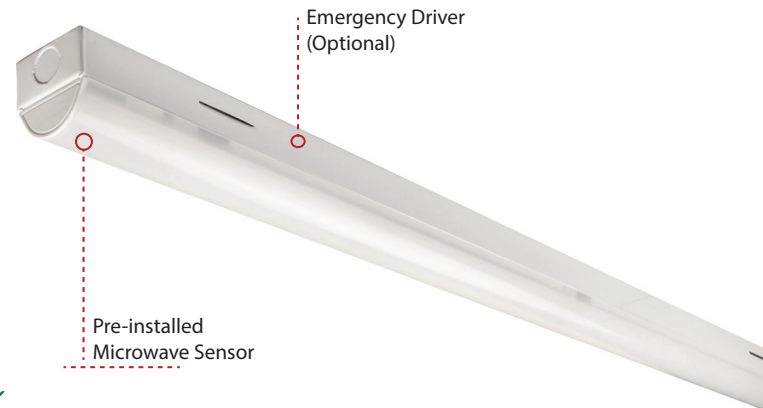

UTILITY STRIP LIGHT (Motion Sensor)

naturaLED® USL with motion sensor provides the perfect solution for your lighting needs. The LED utility strip light maximizes energy savings and is designed for multiple applications including new construction. The LED Utility Strip Light can be used for warehouse, parking garages, stairwells, offices, hallways and many other applications in industrial, commercial and residential. Types of installation include ceiling, wall, chain or cable mounting. Our 4-foot Utility Strip Light is very versatile, efficient and is available in 40-watt, with option and availability for pre-installed motion sensor.

Features & Benefits

- ▶ DLC Qualified
- ▶ L70 Rated Chip for over 100,000 projected life hours
- ▶ Uniform and consistent color: ANSI C78.377-2017
- ▶ UL Damp
- ▶ Easy installation with multiple mounting options
- ▶ Mounting brackets and clips included for ceiling, wall, cable and chain
- ▶ 2KV Surge Protection
- ▶ Material: Aluminum and Opaque lens

Specifications

- ▶ Input line voltage: 120-277V
- ▶ Power Factor: >0.9
- ▶ THD: <20%
- ▶ Dimmable: 0-10V
- ▶ Beam: Flood
- ▶ Operating temperature: -4°F - 131°F
- ▶ Finish: White

Applications

- ▶ Warehouses
- ▶ Pathway Lighting
- ▶ Parking Garage
- ▶ Stairwells and Hallways
- ▶ Retail Lighting