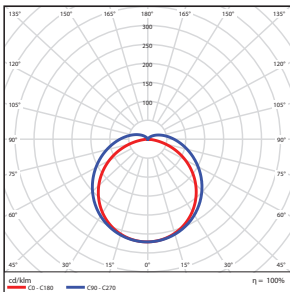

Photometric Data

40 Watt-5000K-Motion Sensor

Zonal Lumen Summary

Zone	Lumens	% Luminaire
0-30	935.88	21.30
0-40	1547.93	35.20
0-60	2826.69	64.30
60-80	930.82	21.20
70-80	399.49	9.10
90-120	327.13	7.40
90-180	375.12	8.50
0-180	4397.57	100.00

Total Luminaire Efficiency = 100.00%

40 Watt-4000K

Zonal Lumen Summary

Zone	Lumens	% Luminaire
0-30	935.88	21.30
0-40	1547.93	35.20
0-60	2826.69	64.30
60-80	930.82	21.20
70-80	399.49	9.10
90-120	327.13	7.40
90-180	375.12	8.50
0-180	4397.57	100.00

Total Luminaire Efficiency = 100.00%

40 Watt-5000K

Zonal Lumen Summary

Zone	Lumens	% Luminaire
0-30	935.88	21.30
0-40	1547.93	35.20
0-60	2826.69	64.30
60-80	930.82	21.20
70-80	399.49	9.10
90-120	327.13	7.40
90-180	375.12	8.50
0-180	4397.57	100.00

Total Luminaire Efficiency = 100.00%

Product Dimensions

4ft

Weight: 3.85 lbs

Package