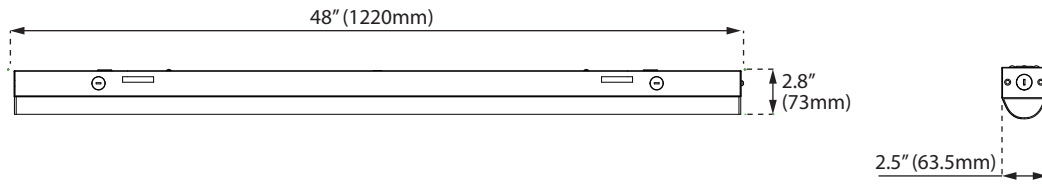

Total Luminaire Efficiency = 100.00%

Product Dimensions

4ft

Weight: 3.85 lbs

Package