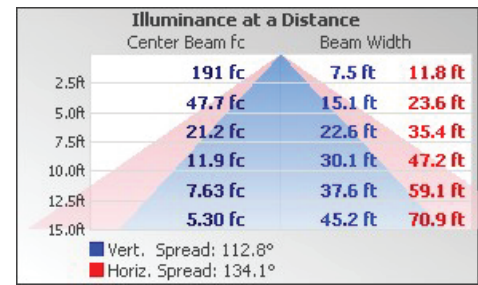

Total Luminaire Efficiency = 100.00%

40 Watt-4000K

Zonal Lumen Summary

Zone	Lumens	% Luminaire
0-30	935.88	21.30
0-40	1547.93	35.20
0-60	2826.69	64.30
60-80	930.82	21.20
70-80	399.49	9.10
90-120	327.13	7.40
90-180	375.12	8.50
0-180	4397.57	100.00

Total Luminaire Efficiency = 100.00%

40 Watt-5000K

Zonal Lumen Summary

Zone	Lumens	% Luminaire
0-30	935.88	21.30
0-40	1547.93	35.20
0-60	2826.69	64.30
60-80	930.82	21.20
70-80	399.49	9.10
90-120	327.13	7.40
90-180	375.12	8.50
0-180	4397.57	100.00