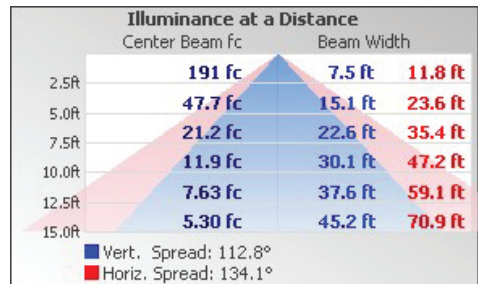

Total Luminaire Efficiency = 100.00%

40 Watt-4000K

Zonal Lumen Summary

Zone	Lumens	% Luminaire
0-30	935.88	21.30
0-40	1547.93	35.20
0-60	2826.69	64.30
60-80	930.82	21.20
70-80	399.49	9.10
90-120	327.13	7.40
90-180	375.12	8.50
0-180	4397.57	100.00

Total Luminaire Efficiency = 100.00%

40 Watt-5000K

Zonal Lumen Summary

Zone	Lumens	% Luminaire
0-30	935.88	21.30
0-40	1547.93	35.20
0-60	2826.69	64.30
60-80	930.82	21.20
70-80	399.49	9.10
90-120	327.13	7.40
90-180	375.12	8.50
0-180	4397.57	100.00

Total Luminaire Efficiency = 100.00%

Product Dimensions

4ft

Weight: 3.85 lbs

Package