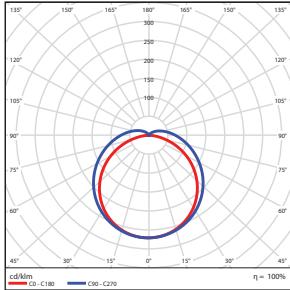

Photometric Data

40 Watt-5000K-Motion Sensor