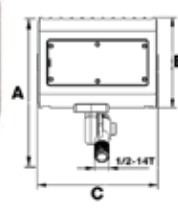

LED Small Floods

1/2" KNUCKLE MOUNT
FIXTURE INCLUDES MOUNT

CAT. NO.	WATTS	HOUSING COLOR	COLOR TEMP	DELIVERED LUMENS	REPLACES METAL HALIDE	DIMENSIONS (INCHES)				WEIGHT (LBS)	CASE QTY	EACH
						A	B	C	D			
71551A	15	BRONZE	5000K	1,624	70W	5-3/8	4-3/8	4-3/8	1-1/2	1.5	16	
71821A	15	WHITE	5000K	1,663	70W	5-3/8	4-3/8	4-3/8	1-1/2	1.5	16	
74076A	15	BRONZE	4000K	1,603	70W	5-3/8	4-3/8	4-3/8	1-1/2	1.5	16	
71552A	15	BRONZE	3000K	1,566	70W	5-3/8	4-3/8	4-3/8	1-1/2	1.5	16	
71553A	15	WHITE	3000K	1,566	70W	5-3/8	4-3/8	4-3/8	1-1/2	1.5	16	
71554A	30	BRONZE	5000K	3,718	100W	9-1/8	7-7/8	7-1/8	1-5/8	3	8	
71822A	30	WHITE	5000K	3,718	100W	9-1/8	7-7/8	7-1/8	1-5/8	3	8	
74077A	30	BRONZE	4000K	3,427	100W	9-1/8	7-7/8	7-1/8	1-5/8	3	8	
71555A	30	BRONZE	3000K	3,453	100W	9-1/8	7-7/8	7-1/8	1-5/8	3	8	
71556A	30	WHITE	3000K	3,453	100W	9-1/8	7-7/8	7-1/8	1-5/8	3	8	
71557A	50	BRONZE	5000K	6,179	150W	10-1/8	8-1/8	8-1/2	1-7/8	4	6	
71823A	50	WHITE	5000K	6,179	150W	10-1/8	8-1/8	8-1/2	1-7/8	4	6	
74078A	50	BRONZE	4000K	5,778	150W	10-1/8	8-1/8	8-1/2	1-7/8	4	6	
71824A	50	BRONZE	3000K	5,882	150W	10-1/8	8-1/8	8-1/2	1-7/8	4	6	
71825A	50	WHITE	3000K	5,882	150W	10-1/8	8-1/8	8-1/2	1-7/8	4	6	