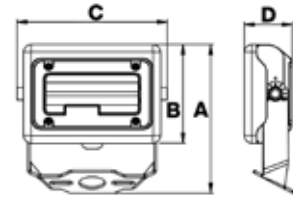

LED Small Floods

YOKE BRACKET MOUNT - FIXTURE INCLUDES MOUNT

- Lumiled 3030 LEDs
- CCT: 3K, 4K, 5K
- Voltage: 120-277V
- Operating Temp: -40°F To 122°F
- IP65 Wet Location Rated
- 18" Whip
- 50,000+ Hr Life Expectancy
- cULus & DLC Listed
- 5 Year Warranty

FLOOD LIGHTING

CAT. NO.	WATTS	HOUSING COLOR	COLOR TEMP	DELIVERED LUMENS	REPLACES METAL HALIDE	DIMENSIONS (INCHES)				WEIGHT (LBS)	CASE QTY	EACH
						A	B	C	D			
71531A	15	BRONZE	5000K	1,624	70W	4-5/8	3-3/8	4-3/8	1-1/2	1.5	16	
71801A	15	WHITE	5000K	1,624	70W	4-5/8	3-3/8	4-3/8	1-1/2	1.5	16	
74073A	15	BRONZE	4000K	1,603	70W	4-5/8	3-3/8	4-3/8	1-1/2	1.5	16	
71802A	15	BRONZE	3000K	1,593	70W	4-5/8	3-3/8	4-3/8	1-1/2	1.5	16	
71803A	15	WHITE	3000K	1,593	70W	4-5/8	3-3/8	4-3/8	1-1/2	1.5	16	
71532A	30	BRONZE	5000K	3,432	100W	7-1/2	5-1/2	7-1/8	1-5/8	3	8	
71804A	30	WHITE	5000K	3,432	100W	7-1/2	5-1/2	7-1/8	1-5/8	3	8	
74074A	30	BRONZE	4000K	3,404	100W	7-1/2	5-1/2	7-1/8	1-5/8	3	8	
71805A	30	BRONZE	3000K	3,404	100W	7-1/2	5-1/2	7-1/8	1-5/8	3	8	
71806A	30	WHITE	3000K	3,453	100W	7-1/2	5-1/2	7-1/8	1-5/8	3	8	
71533A	50	BRONZE	5000K	5,793	150W	8-1/2	6-1/2	8-1/2	1-7/8	4	6	
71807A	50	WHITE	5000K	5,793	150W	8-1/2	6-1/2	8-1/2	1-7/8	4	6	
74075A	50	BRONZE	4000K	5,778	150W	8-1/2	6-1/2	8-1/2	1-7/8	6.4	6	
71808A	50	BRONZE	3000K	5,717	150W	8-1/2	6-1/2	8-1/2	1-7/8	6.4	6	
71809A	50	WHITE	3000K	5,717	150W	8-1/2	6-1/2	8-1/2	1-7/8	6.4	6	