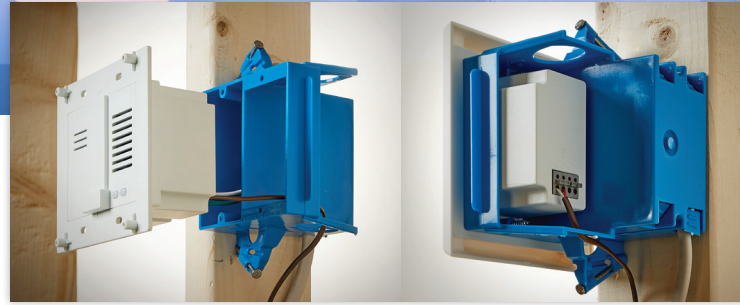

NuTone®

**Innovative
builder kits cut
installation time
by over 60%
vs. standard
builder kits.**

Line Voltage Doorbell Kits

No need for an external transformer with this innovative builder kit that significantly cuts installation time to under 5 minutes. The built-in transformer allows the chime to connect directly to 120V line voltage. A variety of pushbutton options, including a wireless, battery-free option, make this the most versatile doorbell kit on the market. The Line Voltage Doorbell Kit comes pre-loaded with the front and rear tones with wired pushbuttons and 8 different tones when paired with wireless pushbuttons. The electronic chime tones offer clean, loud sound quality that can be recognized from anywhere in the home. Choose from 5 kits with chime and pushbuttons included.

BROAN
NuTone
COME HOME TO FRESH AIR

Installation takes under 5 minutes with chime connection directly to 120V – no external transformer required!

Wireless or wired pushbutton compatibility provides installation flexibility.