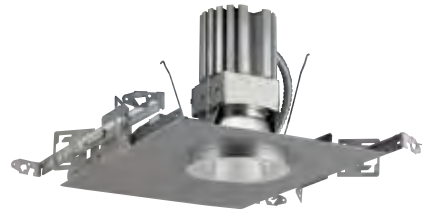

RECESSED

4" Pro-Optic®

4" NEW CONSTRUCTION HOUSING

Product No.	P8064-EBG4
Ceiling Opening	5-3/8"
Ceiling Thickness	1-1/4"
Plaster Frame	9-1/16" x 15-1/2"
Pryouts	1/2" and 3/4"

P8064-EBG4