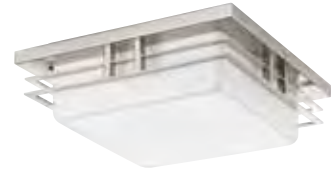

Product No.	P3447-0930K9 Brushed Nickel P3447-2030K9 Antique Bronze
Description	One-light with white acrylic diffuser
Size	11" sq., 3-3/4" ht.
Lamp	One 17w LED module included

P3447-0930K9