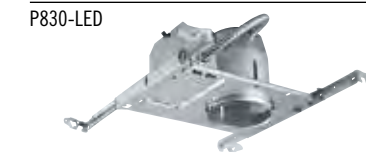

|                 |   |
|-----------------|---|
| Product No.     | <b>P830-LED</b>   |
| Description     | New Construction Non-IC. Integral quick connect mates with P8080 series LED trims |
| Ceiling opening | 4-1/2"  |
| Plaster frame   | 7-7/8" x 10-3/4"  |
| Recessed depth  | 5-1/2"  |
| Pryouts         | 1/2" and 3/4"   |