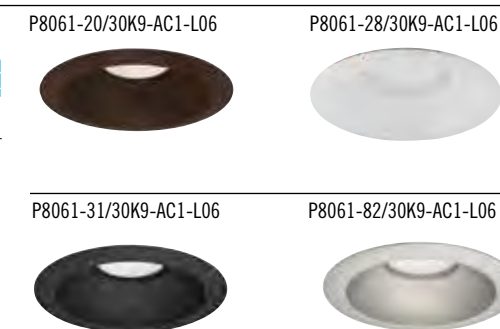

FEATURES

- LED (Light Emitting Diode) lamp included
- Dimmable to 10% with many ELV type dimmers
- 12-watt input power
- Lumen output 635 lumens
- Lumen output and distribution comparable to 65w BR30 incandescent lamp
- 90+ CRI
- TM-21 60,000 hours life
- Suitable for use in IC or NON-IC applications
- cULus listed for wet locations