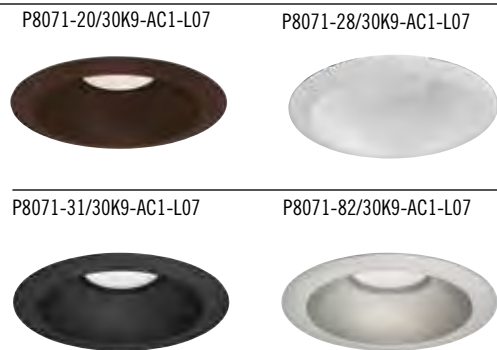

6" NEW CONSTRUCTION or REMODEL TRIMS

Product No.	P8071-20/30K9-AC1-L07 Antique Bronze P8071-28/30K9-AC1-L07 White P8071-31/30K9-AC1-L07 Black P8071-82/30K9-AC1-L07 Metallic Gray

Description 700 lumen 3000K

FEATURES

- Frosted polycarbonate lens controls direct glare from the LEDs
- Dimmable to 10% with many ELV type dimmers
- 12-watt input power
- Lumen output 700 lumens
- Lumen output and distribution comparable to a 65w BR30 incandescent lamp
- 3000K color temperature
- 90+ CRI
- TM-21 60,000 hours life
- Suitable for use in IC or NON-IC applications
- CSAus listed for wet locations

Product No.	P8071-28/30K-L10-STR2 White

Description 1000 lumen 3000K

Product No.	P8071-28/35K-L10-STR2 White

Description 1000 lumen 3500K