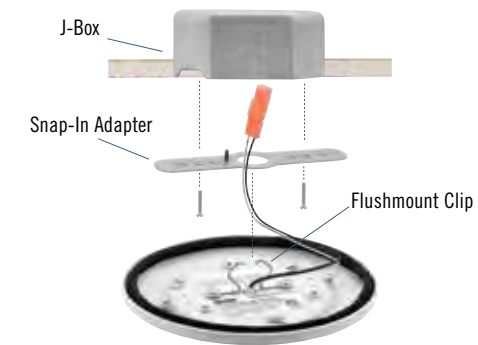

FEATURES

- Flicker free dimming with many ELV dimmers
- Wet location listed
- 3000K color temperature
- 90+CRI
- 120v input voltage AC
- TM-21 60,000 hr. life
- 17w: 1035 delivered Lumens, 60 Lumens/watt
- 12w: 630 delivered Lumens, 52.5 Lumens/watt
- 10.5w: 670 delivered Lumens, 63.8 Lumens/watt
- CA Title 24 Compliant

Product No. **P8022-20/30K9-AC1-L10** Antique Bronze
P8022-28/30K9-AC1-L10 White
P8022-31/30K9-AC1-L10 Black
P8022-82/30K9-AC1-L10 Metallic Gray

Description One-light

Size 7-1/4" dia., 1-1/4" ht.

Lamp One 17w LED module included

Product No. **P8027-20/30K9-AC1-L10** Antique Bronze
P8027-28/30K9-AC1-L10 White
P8027-31/30K9-AC1-L10 Black
P8027-82/30K9-AC1-L10 Metallic Gray

Description One-light

Size 7-1/4" sq., 1-1/4" ht.

Lamp One 17w LED module included

Product No. **P8222-28/30K9-AC1-L10** White

Description One-light flush mount only (no recessed hardware)

Size 7-1/4" sq., 1-1/4" ht.

Lamp One 17w LED module included

EASY INSTALLATION

1. 1 Attach snap-in adapter on junction box
2. 2 Connect wires
3. 3 Snap into place with the flush mount clips

Product No. **P8240-20/30K9-AC1-L06** Antique Bronze
P8240-28/30K9-AC1-L06 White
P8240-31/30K9-AC1-L06 Black
P8240-82/30K9-AC1-L06 Metallic Gray

Description One-light

Size 5-1/2" dia., 1-1/2" ht.

Lamp One 12w LED module included

Product No. **P8241-20/30K9-AC1-L06** Antique Bronze
P8241-28/30K9-AC1-L06 White
P8241-31/30K9-AC1-L06 Black
P8241-82/30K9-AC1-L06 Metallic Gray

Description One-light

Size 5-1/4" dia., 1-1/2" ht.

Lamp One 10.5w LED module included

Product No. **P8247-09/30K9-AC1-L06** Brushed Nickel
P8247-20/30K9-AC1-L06 Antique Bronze
P8247-28/30K9-AC1-L06 White
P8247-31/30K9-AC1-L06 Black

Description One-light with etched glass diffuser

Size 5-1/2" dia., 1-1/2" ht.

Lamp One 12w LED module included