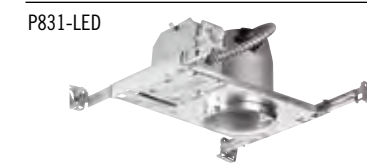

RECESSED

6"

6" NEW CONSTRUCTION HOUSING

Product No.	P87-LED
Description	New Construction Air-Tight IC and Non-IC. Integral quick connect mates with P8071 series LED trims.
Ceiling opening	6-7/8" dia.
Plaster frame	7-7/8" x 10-3/4"
Recessed depth	7-1/2"
Pryouts	1/2" & 3/4"

6" NEW CONSTRUCTION or REMODEL TRIMS

Product No.	P8071-20/30K9-AC1-L07 Antique Bronze P8071-28/30K9-AC1-L07 White P8071-31/30K9-AC1-L07 Black P8071-82/30K9-AC1-L07 Metallic Gray

Description 700 lumen 3000K

FEATURES

- Frosted polycarbonate lens controls direct glare from the LEDs
- Dimmable to 10% with many ELV type dimmers
- 12-watt input power
- Lumen output 700 lumens
- Lumen output and distribution comparable to a 65w BR30 incandescent lamp
- 3000K color temperature
- 90+ CRI
- TM-21 60,000 hours life
- Suitable for use in IC or NON-IC applications
- CSAus listed for wet locations

Product No.	P8071-28/30K-L10-STR2 White

Description 1000 lumen 3000K

Product No.	P8071-28/35K-L10-STR2 White

Description 1000 lumen 3500K

FEATURES

- Frosted polycarbonate lens controls direct glare from the LEDs
- Dimmable to 10% with many ELV type dimmers
- 12-watt input power
- Lumen output 1037 lumens
- Lumen output and distribution comparable to a 75w PAR30 incandescent lamp
- 80+ CRI
- TM-21 60,000 hours life
- Suitable for use in IC or NON-IC applications
- Available in 3000K and 3500K color temperatures
- cULus listed for wet locations

RECESSED

4" & 5"

4" NEW CONSTRUCTION or REMODEL HOUSING

Product No.	P831-LED
Description	New Construction Air-Tight, IC and Non-IC. Integral quick connect mates with P8080 series LED trims.
Ceiling opening	4-1/2"
Plaster frame	8-3/8" x 13"
Recessed depth	7-1/2"