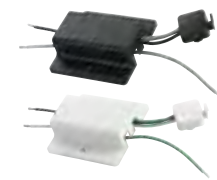

Description Floating Power Canopy

Size 4-1/4" W, 1-1/3" ht.

Product No. **P9052-01**

Description Straight Connector. White with black cap. Can be used with both white and black track.

Size 3/4" W, 1-1/3" ht.