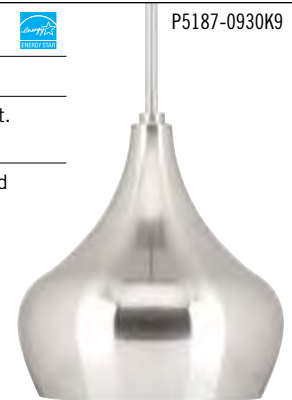

P5187-0930K9