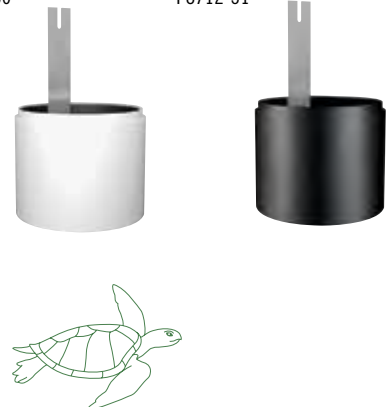

Product No. **P8712-30** White
P8712-31 Black

Description Accessory provides additional shielding of the light source to achieve "turtle-friendly" illumination. **Check with your local turtle enforcement official.**

Size 5" dia., 4" ht.

P8712-30

P8712-31