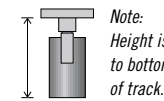

² Note: LED Flex-Track is not compatible with IllumaFlex. Must use Flex-Track accessories with Flex-Track track heads.