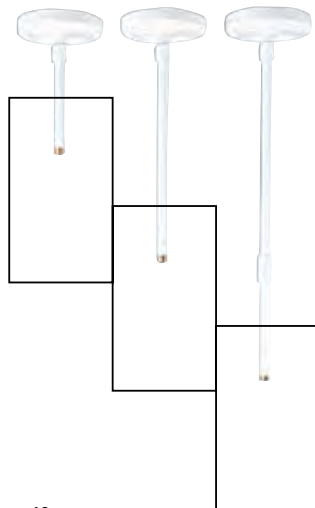

Description Pendant kit adapts P5741 ceiling fixture to 6", 12" or 18" stem mounting. Includes canopy, hang-straight swivel, 6" and 12" sections with coupling.

P8741-30

Product No. **P8712-30** White  
**P8712-31** Black