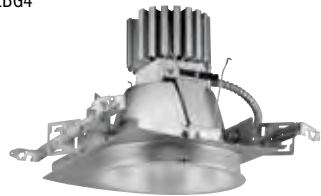

8" NEW CONSTRUCTION HOUSING

Product No.	P8103-EBG4
Ceiling Opening	6-1/4"
Ceiling Thickness	1-1/4"
Plaster Frame	9-1/16" x 15-1/2"
Pryouts	1/2" and 3/4"

P8103-EBG4