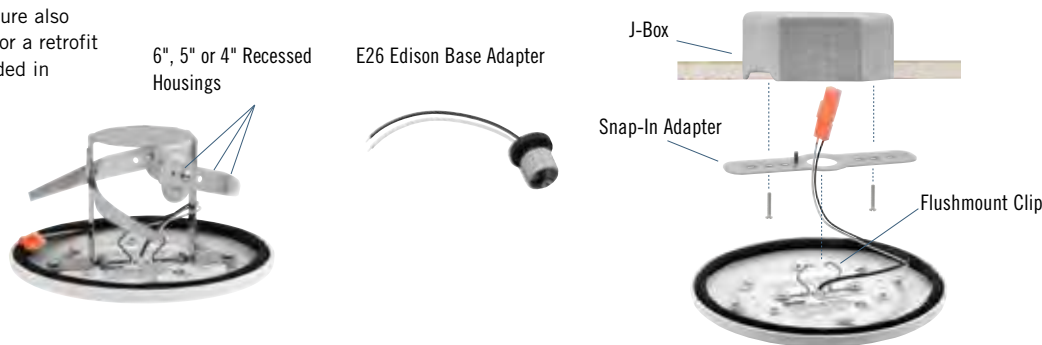

The LED flush mount series uses an intuitive snap-in system that makes flush mount installation easier than ever. Simply, install adapter onto junction box, then snap into place using the flush mount clip.

FEATURES

- Flicker free dimming with many ELV dimmers
- Wet location listed
- 3000K color temperature
- 90+CRI
- 120v input voltage AC
- TM-21 60,000 hr. life
- 17w: 1035 delivered Lumens, 60 Lumens/watt
- 12w: 630 delivered Lumens, 52.5 Lumens/watt
- 10.5w: 670 delivered Lumens, 63.8 Lumens/watt
- CA Title 24 Compliant

SURFACE and RECESSED MOUNT

Product No.	P8022-20/30K9-AC1-L10 Antique Bronze P8022-28/30K9-AC1-L10 White P8022-31/30K9-AC1-L10 Black P8022-82/30K9-AC1-L10 Metallic Gray		
Description	One-light		
Size	7-1/4" dia., 1-1/4" ht.		
Lamp	One 17w LED module included		
Product No.	P8022-31/30K9-AC1-L10 P8022-82/30K9-AC1-L10		
Product No.	P8027-20/30K9-AC1-L10 Antique Bronze P8027-28/30K9-AC1-L10 White P8027-31/30K9-AC1-L10 Black P8027-82/30K9-AC1-L10 Metallic Gray		
Description	One-light		
Size	7-1/4" sq., 1-1/4" ht.		
Lamp	One 17w LED module included		
Product No.	P8027-31/30K9-AC1-L10 P8027-82/30K9-AC1-L10		

SURFACE and RECESSED INSTALLATION HARDWARE

Included adjustable mounting option that fits 6", 5" or 4" recessed housing. The fixture also includes an E26 Edison Base adapter for a retrofit screw-in option. This hardware is included in **P8022** and **P8027** series.

SURFACE MOUNT ONLY

Product No.	P8240-20/30K9-AC1-L06 Antique Bronze P8240-28/30K9-AC1-L06 White P8240-31/30K9-AC1-L06 Black P8240-82/30K9-AC1-L06 Metallic Gray				
Description	One-light				
Size	5-1/2" dia., 1-1/2" ht.				
Lamp	One 12w LED module included				
Product No.	P8241-20/30K9-AC1-L06 Antique Bronze P8241-28/30K9-AC1-L06 White P8241-31/30K9-AC1-L06 Black P8241-82/30K9-AC1-L06 Metallic Gray				
Description	One-light				
Size	5-1/4" dia., 1-1/2" ht.				
Lamp	One 10.5w LED module included				
Product No.	P8247-09/30K9-AC1-L06 Brushed Nickel P8247-20/30K9-AC1-L06 Antique Bronze P8247-28/30K9-AC1-L06 White P8247-31/30K9-AC1-L06 Black				
Description	One-light with etched glass diffuser				
Size	5-1/2" dia., 1-1/2" ht.				
Lamp	One 12w LED module included				

RECESSED ADAPTERS

Product No.	P8595-01
Description	Hardware for P8222 to make it available for recessed installation. Mounting option fits 6", 5" or 4" recessed housings. Edison base adapter included.
Size	5-3/16" w, 3-9/16" ht.

Product No.	P8596-01
Description	Recessed mounting accessory for P8240, P8241 and P8247 series. Allows for installation in 4" housings. Edison base adapter included.