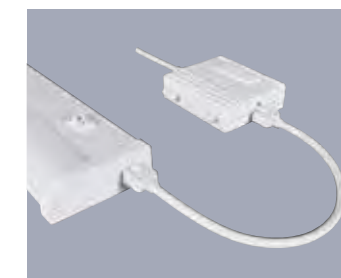

HAL 3 JUNCTION BOX

Product No.	P8740-20 Antique Bronze P8740-30 White
Description	HAL3 junction box.
Size	3-1/4" W., 7/8" ht. 3-1/2" L.

Shown P8740-30 with P8737-30

HAL 3 LINKING CABLES

Product No.	P8733-20 Antique Bronze P8733-30 White
Description	12" Undercabinet fixture linking cable.
Size	3/4" W., 3/8" ht. 12" L.

Product No.	P8735-20 Antique Bronze P8735-30 White
Description	6" Undercabinet fixture linking cable.
Size	3/4" W., 3/8" ht. 6" L.

Product No.	P8737-20 Antique Bronze P8737-30 White
Description	18" Undercabinet fixture linking cable.
Size	3/4" W., 3/8" ht. 18"L.