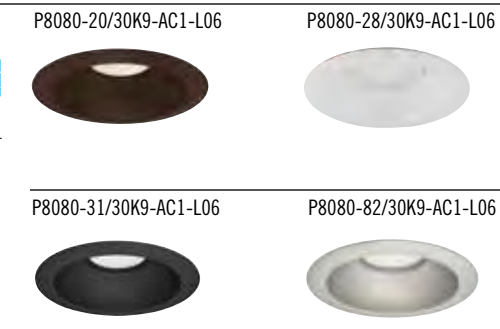

FEATURES

- LED (Light Emitting Diode) lamp included
- 10-watt input power
- Lumen output 620 lumens
- Lumen output and distribution comparable to 50w R20 incandescent lamp
- 90+ CRI
- TM-21 60,000 hours life
- Suitable for use in IC or NON-IC applications
- cULus listed for wet locations

5" P8061 NEW CONSTRUCTION or REMODEL (TRIMS ONLY)

Product No.	P8061-20/30K9-AC1-L06 Antique Bronze P8061-28/30K9-AC1-L06 White P8061-31/30K9-AC1-L06 Black P8061-82/30K9-AC1-L06 Metallic Gray

Description 600 lumen 3000K