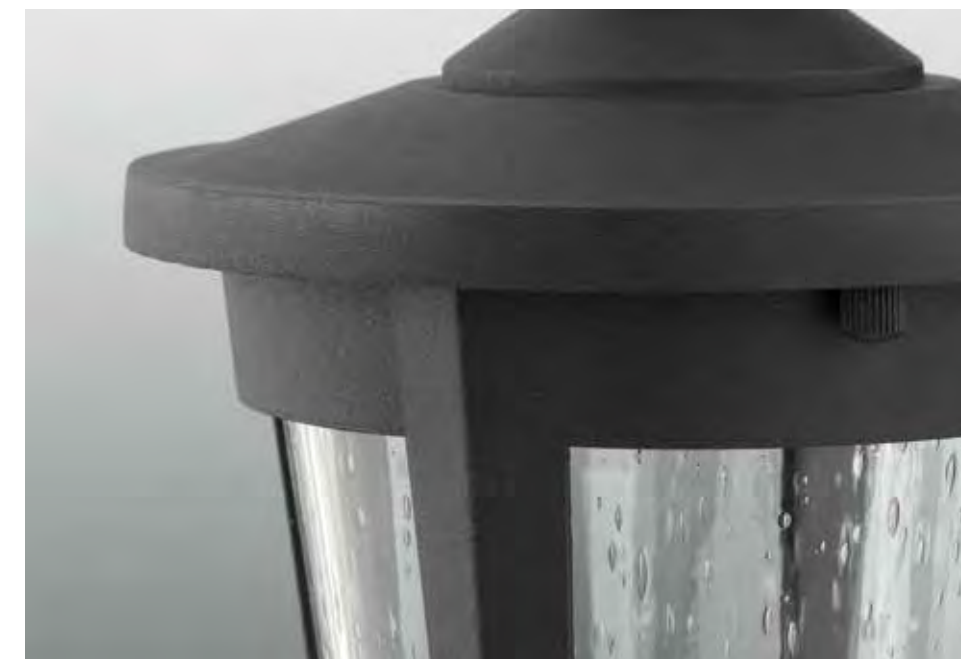

P6530-3130K9