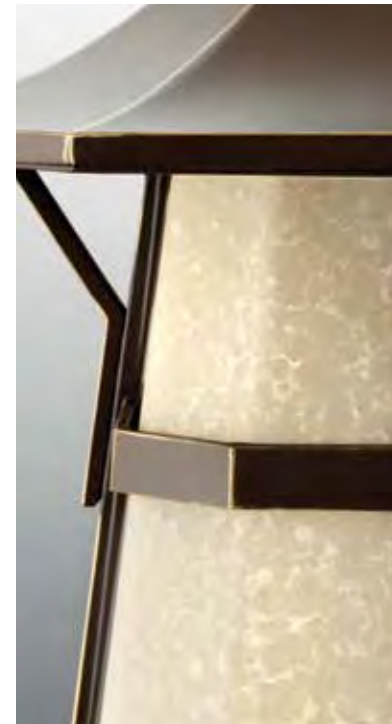

Brookside

Get inspired from vintage undertones and train station styling with this energy efficient outdoor lantern collection. Available in aluminum with Gilded Iron finish, solid brass with Antique Nickel finish or Solid Copper that ages to a patina finish. Dark Sky compliant.

FEATURES

- 120v AC Replaceable LED module
- 1211 lumens, 71.2 lumens/watt
- 3000K color temperature; 90 CRI
- Dimmable to 10% with many ELV type dimmers
- ENERGY STAR and Title 24 Compliant

Product No.	P5723-1430K9 Copper P5723-7130K9 Gilded Iron P5723-8130K9 Antique Nickel	
Description	Large Wall Lantern	
Size	12" W., 12-1/4" ht. Extends 13-1/4". H/CTR 6-7/8".	
Lamp	One 17w LED module included.	

Derby

Craftsman styling marries traditional and rustic details. Derby boasts an artistic pattern glass diffuser with a die-cast aluminum, powder coated Antique Bronze frame.

FEATURES

- 120v AC Replaceable LED module
- 9w: 623 lumens, 69.2 lumens/watt
- 17w: 1211 lumens, 71.2 lumens/watt
- 3000K color temperature; 90 CRI
- Dimmable to 10% with many ELV type dimmers
- ENERGY STAR and Title 24 Compliant

Product No.	P5749-2030K9 Antique Bronze	
Description	Small Wall Lantern	
Size	6-1/2" W., 8-3/8" ht. Extends 7-3/8". H/CTR 3".	
Lamp	One 9w LED module included.	

Product No.	P5750-2030K9 Antique Bronze	
Description	Medium Wall Lantern	
Size	8-1/2" W., 11-1/4" ht. Extends 9-3/8". H/CTR 4-1/4".	
Lamp	One 9w LED module included.	

Product No.	P5751-2030K9 Antique Bronze	
Description	Large Wall Lantern	
Size	10-5/8" W., 15-1/2" ht. Extends 11-5/8". H/CTR 3-3/8".	
Lamp	One 9w LED module included.	

Product No.	P6017-2030K9 Antique Bronze	
Description	Flush Mount	
Size	10" sq., 5-1/2" ht.	
Lamp	One 17w LED module included.