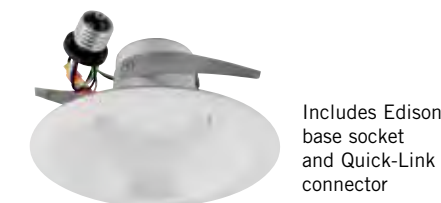

FEATURES

- LED (Light Emitting Diode) lamp included
- Dimmable to 10% with many ELV type dimmers
- 12-watt input power
- Lumen output 635 lumens
- Lumen output and distribution comparable to 65w BR30 incandescent lamp
- 90+ CRI
- TM-21 60,000 hours life
- Suitable for use in IC or NON-IC applications
- cULus listed for wet locations