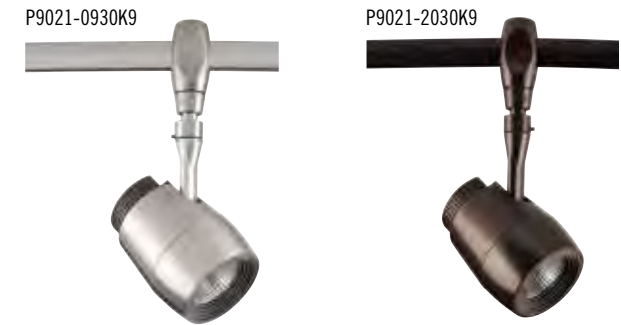

## LED FLEX-TRACK<sup>2</sup>

Product No. **P9021-0930K9** Brushed Nickel  
**P9021-2030K9** Antique Bronze

Size 2-7/8" dia., 6-1/2" ht.

Lamp One 6w LED module included.

Product No. **P9031-0930K9** Brushed Nickel  
**P9031-2030K9** Antique Bronze