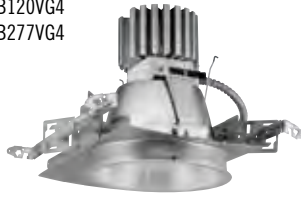

RECESSED

8" Pro-Optic®

8" NEW CONSTRUCTION HOUSING

Product No.	P8220-EB120VG4 P8220-EB277VG4
Ceiling Opening	6-1/4"
Ceiling Thickness	1-1/4"
Plaster Frame	9-1/16" x 15-1/2"
Pryouts	1/2" and 3/4"

P8220-EB120VG4
P8220-EB277VG4