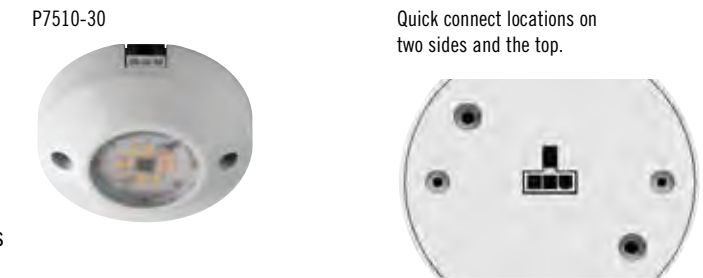

Linkable

This system can be powered from a single location using the P8740 direct-wire junction box using HAL3 linking cables (P8733, P8735, P8737, P8738). The fixtures can be linked together to form a continuous row of illumination.

Product No.	P7510-30 White
Description	Two-light LED Puck, 120V LED puck.
Size	3-1/4" dia., 15/16" ht.
Lamps	4w LED array.

HAL 3 JUNCTION BOX

Product No.	P8740-20 Antique Bronze P8740-30 White
Description	HAL3 junction box.
Size	3-1/4" W., 7/8" ht. 3-1/2" L.