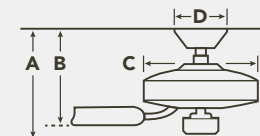

METAL CAPS

Includes a metal fixture cap for non-light use.

MOTOR FEATURES

- Motor Size/Type** DC-165M
- Amps** 0.39 on High
- RPM** 141 on High
- Energy Star** Yes

HANGING MEASUREMENTS

WITH 6" DOWNROD			
Fixture Drop (from ceiling)	Blade Drop (from ceiling)	Housing (width)	Ceiling Canopy (width)
A: 16.25"	B: 14.00"	C: 8.75"	D: 6.75"