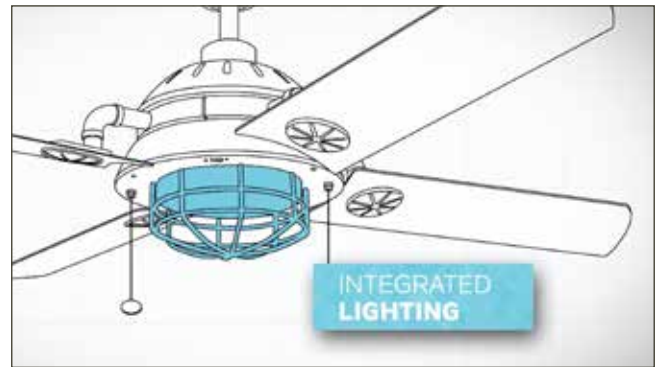

FANS CIRCULATE BOTH COOL AND WARM AIR

- When it's hot outside, set the fan to rotate counter-clockwise. The blades will push air down – creating a breeze or cooling effect on the people in the room.
- In the winter, set the fan to rotate clockwise. The blades will pull the air up and around, bringing the warm air that rises to the ceiling back down to the living space.
- The effect can help you adjust your thermostat +4°F during the Summer and -2°F in the Winter.

Summer

Winter

Need help? See our Ceiling Fan Fast Facts videos at kichler.com, or visit the Kichler Lighting YouTube channel.

Blade Pitch

What is blade pitch and why is it so important for a ceiling fan? What effects Airflow Efficiency? Let Kichler Fast Facts help you make the most of your ceiling fan.