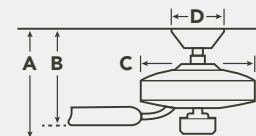

MOTOR FEATURES

- Motor Size/Type** 188mm x 10mm, DC
- Amps** 0.42 on High
- RPM** 105 on High
- Energy Star** No

HANGING MEASUREMENTS

WITH 6" DOWNROD			
Fixture Drop (from ceiling)	Blade Drop (from ceiling)	Housing (width)	Ceiling Canopy (width)
A: 15.00"	B: 11.75"	C: 12.75"	D: 7.00"