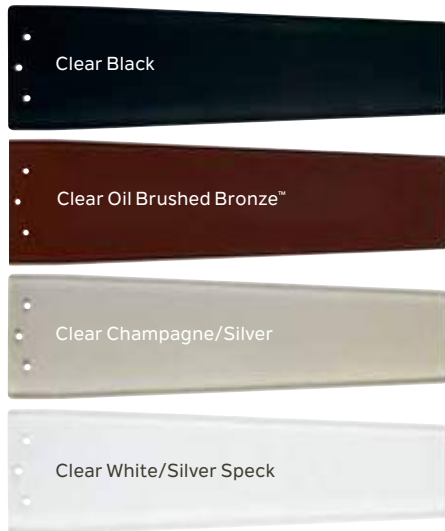

STEP 3

Choose blade material (wood or polycarbonate), and finish

Wood

Reversible Blade Sets

Polycarbonate

Non-Reversible Blade Sets

STEP 4

Choose blade length (38", 48" or 58")