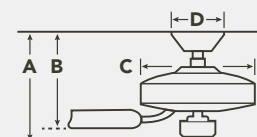

HANGING MEASUREMENTS

WITH 6" DOWNROD

Fixture Drop (from ceiling)	Blade Drop (from ceiling)	Housing (width)	Ceiling Canopy (width)
A: 14.00"	B: 12.0"	C: 11.0"	D: 5.50"

AIR PERFORMANCE

AIRFLOW	POWER USAGE	AIRFLOW EFFICIENCY
4182	58	72
Cubic Ft. Per Minute on High	Watts on High (Excludes Lights)	Cubic Ft. Per Minute Per Watt