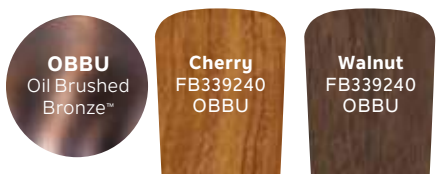

339240BBU
Oil Brushed Bronze™ Finish
Umber Etched Glass
Walnut Blades

339240TZ
Tannery Bronze™ Finish
Umber Etched Glass
Teak Blades

339240WH
White Finish
White Etched Glass
White Blades

BLADE SPECS

Fan Finish Blade Finish & Part Number
(Side 1) (Reversible)