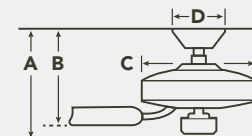

MOTOR FEATURES

- Motor Size/Type** 188mm x 20mm, AC
- Amps** 0.71 on High
- RPM** 180 on High
- Energy Star** No

HANGING MEASUREMENTS

WITH 4.5" DOWNROD			
Fixture Drop (from ceiling)	Blade Drop (from ceiling)	Housing (width)	Ceiling Canopy (width)
A: 13.75"	B: 11.00"	C: 5.50"	D: 5.75"