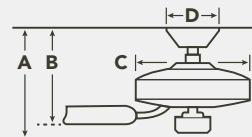

MOTOR FEATURES

- Motor Size/Type** 172mm x 17mm, AC
- Amps** 0.55 on High
- RPM** 178 on High
- Energy Star** No

HANGING MEASUREMENTS

WITH 4" DOWNROD			
Fixture Drop (from ceiling)	Blade Drop (from ceiling)	Housing (width)	Ceiling Canopy (width)
A: 16.00"	B: 12.00"	C: 10.25"	D: 5.75"