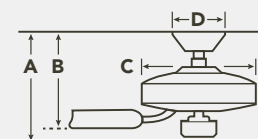

AIR PERFORMANCE

AIRFLOW	POWER USAGE	AIRFLOW EFFICIENCY
7009 Cubic Ft. Per Minute on High	74 Watts on High (Excludes Lights)	95 Cubic Ft. Per Minute Per Watt