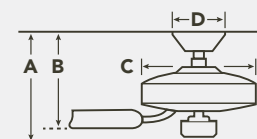

MOTOR FEATURES

- Motor Size/Type** 172mm x 17mm, AC
- Amps** 0.60 on High
- RPM** 200 on High
- Energy Star** N/A

HANGING MEASUREMENTS

WITH 4" DOWNROD			
Fixture Drop (from ceiling)	Blade Drop (from ceiling)	Housing (width)	Ceiling Canopy (width)
A: 16.50"	B: 10.88"	C: 11.75"	D: 6.53"