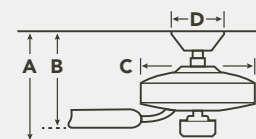

Chandelier
42381AP

HANGING MEASUREMENTS

WITH 6" DOWNROD

Fixture Drop (from ceiling)	Blade Drop (from ceiling)	Housing (width)	Ceiling Canopy (width)
A: 16.75"	B: 11.75"	C: 11.00"	D: 6.75"

AIR PERFORMANCE

AIRFLOW	POWER USAGE	AIRFLOW EFFICIENCY
5891	32	186
Cubic Ft. Per Minute on High	Watts on High (Excludes Lights)	Cubic Ft. Per Minute Per Watt