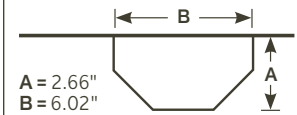

DIMENSIONS

DOWNROD COUPLER

337007AP
Antique Pewter

337007AW
Aged White

337007BAB
Burnished Antique Brass

337007BKZ
Berkshire Bronze™

337007BSS
Brushed Stainless Steel

337007CZ
Carré Bronze®