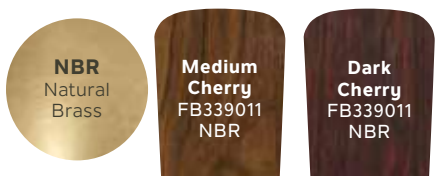

BLADE SPECS

Fan Finish   Blade Finish & Part Number
(Side 1)   (Reversible)

INCLUDED FEATURES

- **Blades (5) Included**
  - 12° Pitch
  - 52" Sweep
  - Reversible
  - Wood
- **Downrods** 4" Downrod with 1" (O.D.)
- **Downlight** N/A
- **Downlight Glass** N/A
- **Optional Downlight** Accessory Light Kits Available, see pages 284-296
- **Uplight** N/A
- **Uplight Glass** N/A
- **Low Ceiling Adaptable** Yes, Flush Mount Canopy Included
- **Control** Pull Chain

FAN FEATURES

- **Mounting Slope – Pitch** 22° or 4/12
- **Lead Wire** 78"
- **cUL Listed** Indoor
- **Hanging Weight** 17 lbs.
- **Warranty** Limited Lifetime

MOTOR FEATURES

- **Motor Size/Type** 153mm x 15mm, AC
- **Amps** 0.49 on High
- **RPM** 160 on High
- **Energy Star** N/A