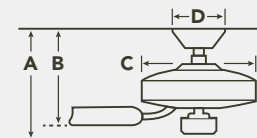

AIR PERFORMANCE

AIRFLOW	POWER USAGE	AIRFLOW EFFICIENCY
7660	30	252
Cubic Ft. Per Minute on High	Watts on High (Excludes Lights)	Cubic Ft. Per Minute Per Watt

Szeplo™ II LED

Inspired by industrial machinery, extruded aluminum blades are held by geometrically designed arm irons. Dimmable LED light adds perfect illumination to any room.