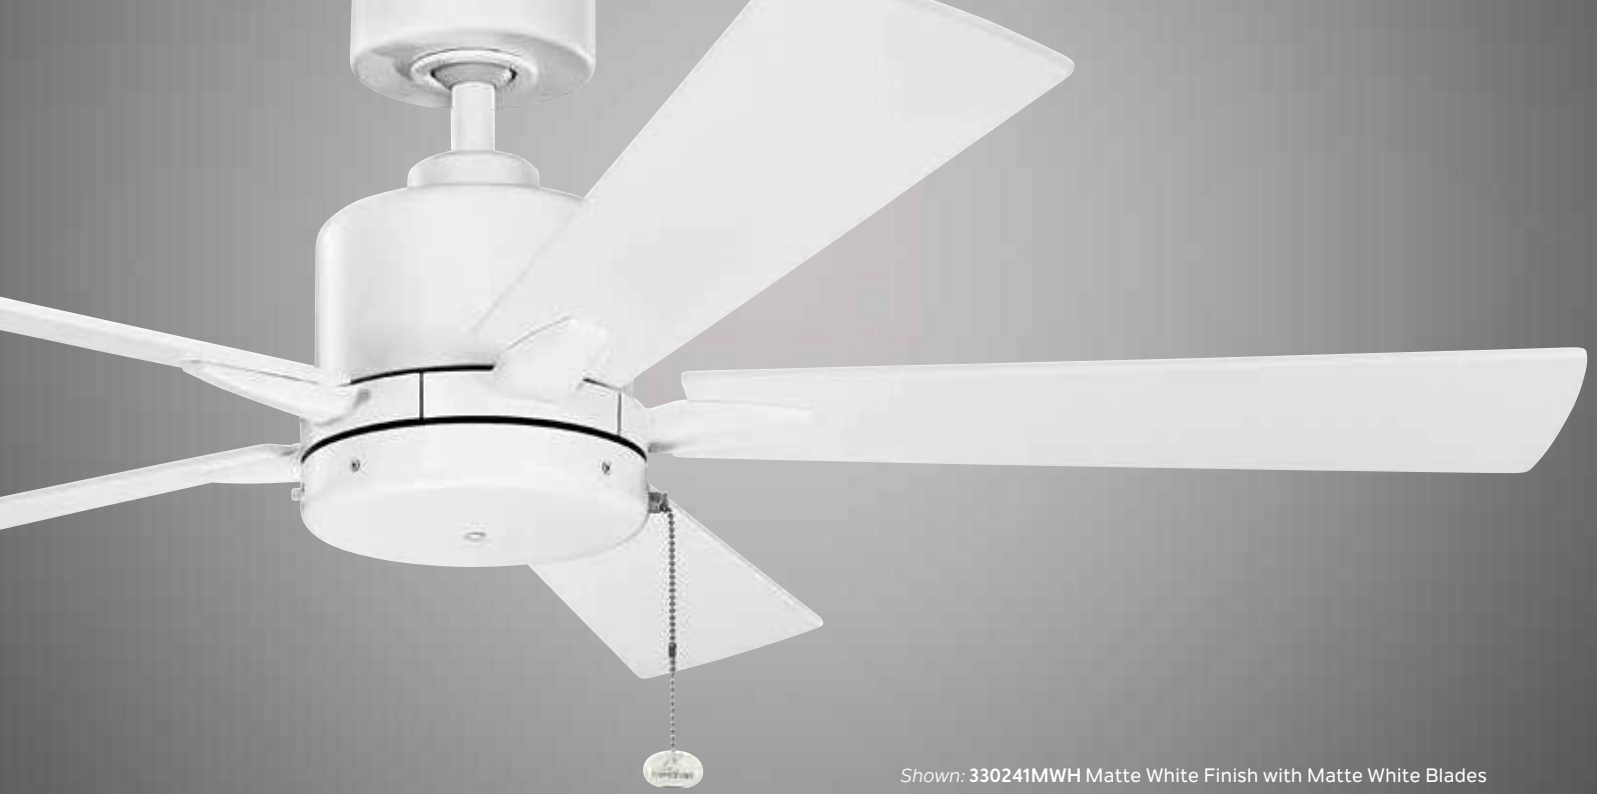

HANGING MEASUREMENTS

WITH 4.5" DOWNROD			
Fixture Drop (from ceiling)	Blade Drop (from ceiling)	Housing (width)	Ceiling Canopy (width)
A: 13.75"	B: 11.00"	C: 8.00"	D: 5.90"

AIR PERFORMANCE

AIRFLOW	POWER USAGE	AIRFLOW EFFICIENCY
5520 Cubic Ft. Per Minute on High	67 Watts on High (Excludes Lights)	82 Cubic Ft. Per Minute Per Watt