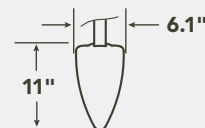

Wall Bracket Dimensions