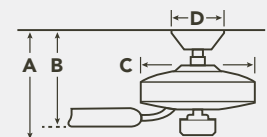

FLUSH MOUNT

Fixture Drop (from ceiling)	Blade Drop (from ceiling)	Housing (width)	Ceiling Canopy (width)
A: 9.50"	B: 7.00"	C: 10.75"	D: 5.17"