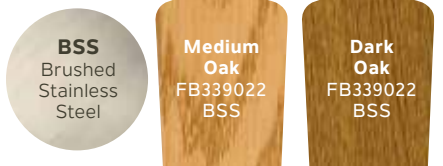

52" Stratmoor

339022MWH
Matte White Finish
Matte White Blades

339022OBB
Oil Brushed Bronze™ Finish
Cherry Blades

339022WH
White Finish
White Blades

BLADE SPECS

Fan Finish Blade Finish & Part Number
(Side 1) (Reversible)