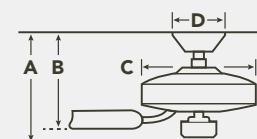

HANGING MEASUREMENTS

WITH 4" DOWNROD

Fixture Drop (from ceiling)	Blade Drop (from ceiling)	Housing (width)	Ceiling Canopy (width)
A: 14.02"	B: 11.28"	C: 13.78"	D: 6.30"

AIR PERFORMANCE

AIRFLOW	POWER USAGE	AIRFLOW EFFICIENCY
9050 Cubic Ft. Per Minute on High	86 Watts on High (Excludes Lights)	105 Cubic Ft. Per Minute Per Watt