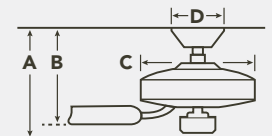

COORDINATING LIGHTING

To see the complete Lyndon™ Collection visit kichler.com.

Chandelier
49498AZ

Wall Lantern
49444AZ

HANGING MEASUREMENTS

WITH 4.5" DOWNROD

Fixture Drop (from ceiling)	Blade Drop (from ceiling)	Housing (width)	Ceiling Canopy (width)
A: 19.00"	B: 13.25"	C: 9.50"	D: 6.75"