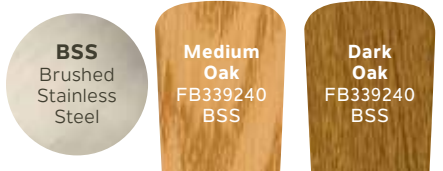

339240BBU
Oil Brushed Bronze™ Finish
Umber Etched Glass
Walnut Blades

339240TZ
Tannery Bronze™ Finish
Umber Etched Glass
Teak Blades

339240WH
White Finish
White Etched Glass
White Blades

BLADE SPECS

Fan Finish Blade Finish & Part Number
(Side 1) (Reversible)