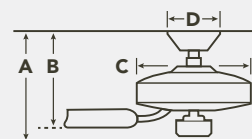

HANGING MEASUREMENTS

WITH 4" DOWNROD			
Fixture Drop (from ceiling)	Blade Drop (from ceiling)	Housing (width)	Ceiling Canopy (width)
A: 12.75"	B: 11.00"	C: 13.00"	D: 6.61"

AIR PERFORMANCE

AIRFLOW	POWER USAGE	AIRFLOW EFFICIENCY
5995	64	93
Cubic Ft. Per Minute on High	Watts on High (Excludes Lights)	Cubic Ft. Per Minute Per Watt