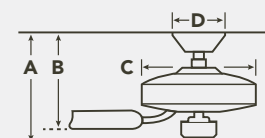

FLUSH MOUNT

Fixture Drop (from ceiling)	Blade Drop (from ceiling)	Housing (width)	Ceiling Canopy (width)
A: 11.25"	B: 7.25"	C: 14.00"	D: 6.63"