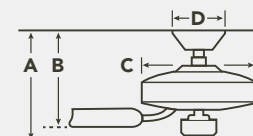

MOTOR FEATURES

- Motor Size/Type** 188mm x 15mm, AC
- Amps** 0.49 on High
- RPM** 166 on High
- Energy Star** N/A

HANGING MEASUREMENTS

WITH 6" DOWNROD			
Fixture Drop (from ceiling)	Blade Drop (from ceiling)	Housing (width)	Ceiling Canopy (width)
A: 18.25"	B: 11.75"	C: 16.25"	D: 6.10"
WITH 12" DOWNROD			
Fixture Drop (from ceiling)	Blade Drop (from ceiling)	Housing (width)	Ceiling Canopy (width)
A: 24.25"	B: 17.75"	C: 16.25"	D: 6.10"