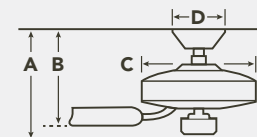

OPTIONAL CONTROLS

371075WHTR

6-SPEED DC COOLTOUCH™ TRANSMITTER

HANGING MEASUREMENTS

WITH 6" DOWNROD

Fixture Drop (from ceiling)	Blade Drop (from ceiling)	Housing (width)	Ceiling Canopy (width)
A: 17.00"	B: 12.80"	C: 9.45"	D: 6.65"