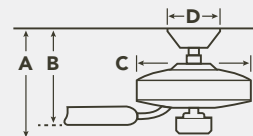

371030
Weathered White Walnut

371031
Shadowed Walnut

371038
Weathered Dark Walnut

HANGING MEASUREMENTS

WITH 4" DOWNROD

Fixture Drop (from ceiling)	Blade Drop (from ceiling)	Housing (width)	Ceiling Canopy (width)
A: 12.25"	B: 9.75"	C: 11.50"	D: 5.80"