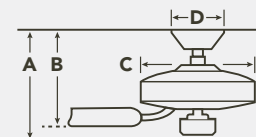

HANGING MEASUREMENTS

WITH 4.5" DOWNROD			
Fixture Drop (from ceiling)	Blade Drop (from ceiling)	Housing (width)	Ceiling Canopy (width)
A: 16.75"	B: 10.75"	C: 10.65"	D: 6.50"

AIR PERFORMANCE

AIRFLOW	POWER USAGE	AIRFLOW EFFICIENCY
5277	66	80
Cubic Ft. Per Minute on High	Watts on High (Excludes Lights)	Cubic Ft. Per Minute Per Watt