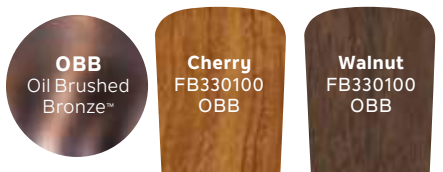

330100TZ
Tannery Bronze™ Finish
Teak Blades

330100WH
White Finish
White Blades

BLADE SPECS

Fan Finish Blade Finish & Part Number
(Side 1) (Reversible)

INCLUDED FEATURES

Blades (5) Included

- 12° Pitch
- 50" Sweep
- Reversible
- Wood