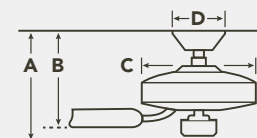

MOTOR FEATURES

- Motor Size/Type** 188mm x 10mm, DC
- Amps** 0.25 on High
- RPM** 163 on High
- Energy Star** No

HANGING MEASUREMENTS

WITH 6" DOWNROD			
Fixture Drop (from ceiling)	Blade Drop (from ceiling)	Housing (width)	Ceiling Canopy (width)
A: 16.50"	B: 10.50"	C: 9.75"	D: 6.25"