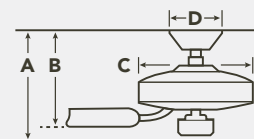

FAN FEATURES

Mounting Slope – Pitch 30° or 7/12

Lead Wire 78"

cUL Listed Indoor

Hanging Weight 23.6 lbs.

Warranty Limited Lifetime

MOTOR FEATURES

Motor Size/Type 172mm x 20mm, AC

Amps 0.58 on High

RPM 160 on High

Energy Star No

HANGING MEASUREMENTS

WITH 4" DOWNROD

Fixture Drop (from ceiling)	Blade Drop (from ceiling)	Housing (width)	Ceiling Canopy (width)
A: 17.25"	B: 11.00"	C: 12.50"	D: 6.25"