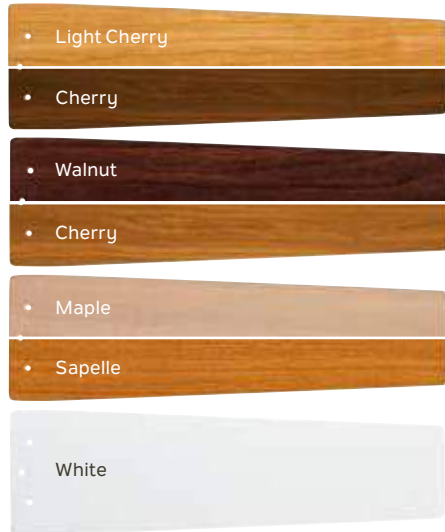

STEP 3

Choose blade material (wood or polycarbonate), and finish

Wood

Reversible Blade Sets

Polycarbonate

Non-Reversible Blade Sets

STEP 4

Choose blade length (38", 48" or 58")