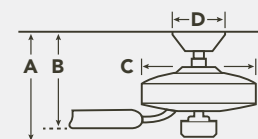

HANGING MEASUREMENTS

WITH 4.5" DOWNROD			
Fixture Drop (from ceiling)	Blade Drop (from ceiling)	Housing (width)	Ceiling Canopy (width)
A: 14.15"	B: 9.75"	C: 10.50"	D: 6.30"

AIR PERFORMANCE

AIRFLOW	POWER USAGE	AIRFLOW EFFICIENCY
3560 Cubic Ft. Per Minute on High	48 Watts on High (Excludes Lights)	74 Cubic Ft. Per Minute Per Watt