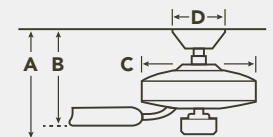

HANGING MEASUREMENTS

WITH 6" DOWNROD

Fixture Drop (from ceiling)	Blade Drop (from ceiling)	Housing (width)	Ceiling Canopy (width)
A: 17.52"	B: 12.90"	C: 15.36"	D: 6.63"

AIR PERFORMANCE

AIRFLOW	POWER USAGE	AIRFLOW EFFICIENCY
6665 Cubic Ft. Per Minute on High	69 Watts on High (Excludes Lights)	97 Cubic Ft. Per Minute Per Watt