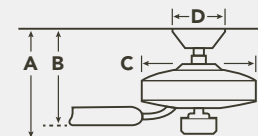

METAL CAPS

Includes a metal fixture cap for non-light use.

MOTOR FEATURES

- Motor Size/Type** DC-165L
- Amps** 0.39 on High
- RPM** 63 on High
- Energy Star** Yes

HANGING MEASUREMENTS

WITH 6" DOWNROD			
Fixture Drop (from ceiling)	Blade Drop (from ceiling)	Housing (width)	Ceiling Canopy (width)
A: 16.25"	B: 14.00"	C: 8.75"	D: 6.75"