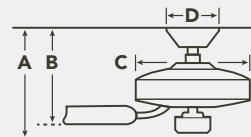

See pages 306-308 for more information.

HANGING MEASUREMENTS

WITH 4" DOWNROD			
Fixture Drop (from ceiling)	Blade Drop (from ceiling)	Housing (width)	Ceiling Canopy (width)
A: 13.25"	B: 12.75"	C: 13.75"	D: 6.70"