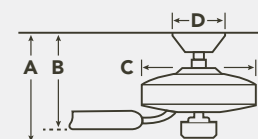

HANGING MEASUREMENTS

FLUSH MOUNT

Fixture Drop (from ceiling)	Blade Drop (from ceiling)	Housing (width)	Ceiling Canopy (width)
A: 11.00"	B: 7.25"	C: 8.75"	D: 6.50"

AIR PERFORMANCE

AIRFLOW	POWER USAGE	AIRFLOW EFFICIENCY
5000 Cubic Ft. Per Minute on High	65 Watts on High (Excludes Lights)	76 Cubic Ft. Per Minute Per Watt