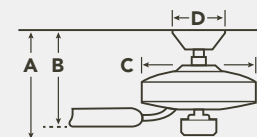

HANGING MEASUREMENTS

WITH 4" DOWNROD			
Fixture Drop (from ceiling)	Blade Drop (from ceiling)	Housing (width)	Ceiling Canopy (width)
A: 19.25"	B: 10.50"	C: 11.75"	D: 5.90"
FLUSH MOUNT			
Fixture Drop (from ceiling)	Blade Drop (from ceiling)	Housing (width)	Ceiling Canopy (width)
A: 15.75"	B: 7.00"	C: 11.75"	D: 5.90"