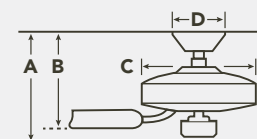

HANGING MEASUREMENTS

WITH 4.5" DOWNROD			
Fixture Drop (from ceiling)	Blade Drop (from ceiling)	Housing (width)	Ceiling Canopy (width)
A: 15.15"	B: 11.80"	C: 12.60"	D: 6.65"

AIR PERFORMANCE

AIRFLOW	POWER USAGE	AIRFLOW EFFICIENCY
5330	67	80
Cubic Ft. Per Minute on High	Watts on High (Excludes Lights)	Cubic Ft. Per Minute Per Watt