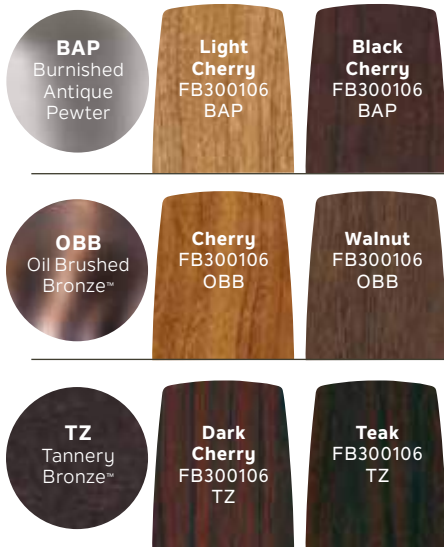

BLADE SPECS

Fan Finish   Blade Finish & Part Number
(Side 1)   (Reversible)

INCLUDED FEATURES

Blades (5) Included

- 14° Pitch
- 70" Sweep
- Reversible
- Wood

Downrods 8" Downrod with 1" (O.D.)

Downlight N/A

Downlight Glass Accessory Light Kits Available, see pages 284-296

Optional Downlight N/A

Uplight N/A

Uplight Glass N/A

Low Ceiling Adaptable No

Control 6-Speed DC CoolTouch™

INCLUDED CONTROLS

6-SPEED DC COOLTOUCH™

- 6 Forward Speeds & Reverse
- Lights On/Off with Full Range Dimming
- Motor Off
- No more than two fans on one circuit

OPTIONAL CONTROLS

370036ALMTR (shown)
370036IVTR
370036WHTR

6-SPEED DC WALL CONTROL SYSTEM

See page 307 for more information.

FAN FEATURES

Mounting Slope – Pitch 30° or 7/12

Lead Wire 78"

cUL Listed Indoor

Hanging Weight 28.9 lbs.

Warranty Limited Lifetime

OPTIONAL SOLID WOOD BLADE SETS

371050
Weathered White Walnut Solid Wood

MOTOR FEATURES

Motor Size/Type DC-165-M

Amps 0.53 on High

RPM 103 on High

Energy Star N/A

HANGING MEASUREMENTS

WITH 8" DOWNROD

Fixture Drop (from ceiling)	Blade Drop (from ceiling)	Housing (width)	Ceiling Canopy (width)
A: 16.80"	B: 14.70"	C: 15.00"	D: 6.70"

AIR PERFORMANCE

AIRFLOW	POWER USAGE	AIRFLOW EFFICIENCY
6588 Cubic Ft. Per Minute on High	37 Watts on High (Excludes Lights)	178 Cubic Ft. Per Minute Per Watt