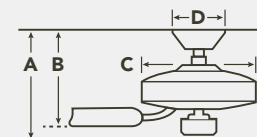

HANGING MEASUREMENTS

WITH 8" DOWNROD

Fixture Drop (from ceiling)	Blade Drop (from ceiling)	Housing (width)	Ceiling Canopy (width)
A: 16.80"	B: 14.70"	C: 15.00"	D: 6.70"