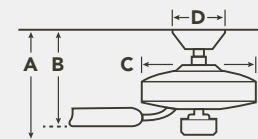

Fixture Drop (from ceiling)	Blade Drop (from ceiling)	Housing (width)	Ceiling Canopy (width)
A: 15.0"	B: 12.8"	C: 9.25"	D: 6.02"

AIR PERFORMANCE

AIRFLOW	POWER USAGE	AIRFLOW EFFICIENCY
2266	47	48
Cubic Ft. Per Minute on High	Watts on High (Excludes Lights)	Cubic Ft. Per Minute Per Watt