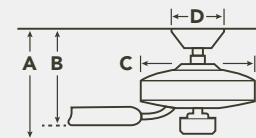

MOTOR FEATURES

- Motor Size/Type** 188mm x 10mm, DC
- Amps** 0.42 on High
- RPM** 125 on High
- Energy Star** No

HANGING MEASUREMENTS

WITH 6" DOWNROD			
Fixture Drop (from ceiling)	Blade Drop (from ceiling)	Housing (width)	Ceiling Canopy (width)
A: 15.0"	B: 11.75"	C: 12.75"	D: 7.0"