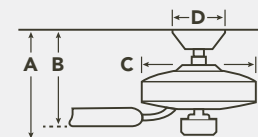

MOTOR FEATURES

- Motor Size/Type** DC-125
- Amps** 0.44 on High
- RPM** 135 on High
- Energy Star** N/A

HANGING MEASUREMENTS

FLUSH MOUNT

Fixture Drop (from ceiling)	Blade Drop (from ceiling)	Housing (width)	Ceiling Canopy (width)
A: 16.75"	B: 6.00"	C: 6.00"	D: 5.85"