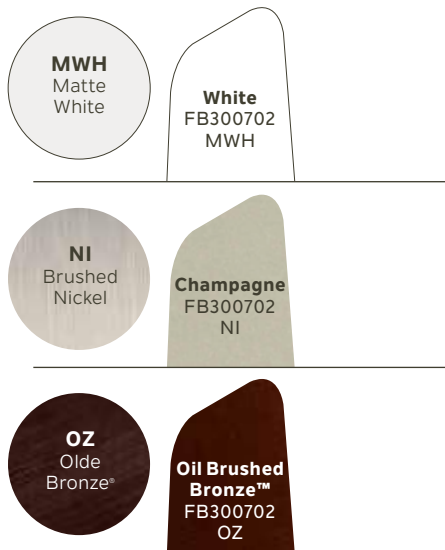

Shown: 300702NI Brushed Nickel Finish with Champagne Blades

56" Xety™ LED

300702MWH
Matte White Finish
White Blades

300702OZ
Olde Bronze® Finish
Oil Brushed Bronze™ Blades

BLADE SPECS

Fan Finish	Blade Finish & Part Number (Side 1)	(Reversible)
------------	-------------------------------------	--------------