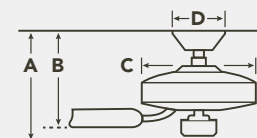

MOTOR FEATURES

- Motor Size/Type** 172mm x 20mm, AC
- Amps** 0.56 on High
- RPM** 180 on High
- Energy Star** Yes

HANGING MEASUREMENTS

WITH 6" DOWNROD			
Fixture Drop (from ceiling)	Blade Drop (from ceiling)	Housing (width)	Ceiling Canopy (width)
A: 13.75"	B: 12.75"	C: 9.25"	D: 6.75"