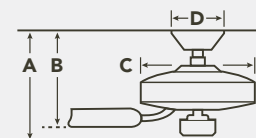

HANGING MEASUREMENTS

WITH 4" DOWNROD

Fixture Drop (from ceiling)	Blade Drop (from ceiling)	Housing (width)	Ceiling Canopy (width)
A: 13.50"	B: 11.50"	C: 15.00"	D: 5.85"

WITH 12" DOWNROD

Fixture Drop (from ceiling)	Blade Drop (from ceiling)	Housing (width)	Ceiling Canopy (width)
A: 21.50"	B: 19.50"	C: 15.00"	D: 5.85"