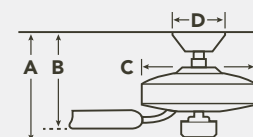

HANGING MEASUREMENTS

WITH 4" DOWNROD			
Fixture Drop (from ceiling)	Blade Drop (from ceiling)	Housing (width)	Ceiling Canopy (width)
A: 12.34"	B: 10.00"	C: 11.75"	D: 5.90"
FLUSH MOUNT			
Fixture Drop (from ceiling)	Blade Drop (from ceiling)	Housing (width)	Ceiling Canopy (width)
A: 9.25"	B: 7.00"	C: 11.75"	D: 5.90"