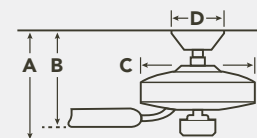

AIR PERFORMANCE

AIRFLOW	POWER USAGE	AIRFLOW EFFICIENCY
5022	70	72
Cubic Ft. Per Minute on High	Watts on High (Excludes Lights)	Cubic Ft. Per Minute Per Watt