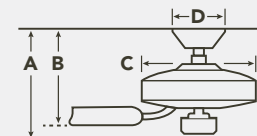

MOTOR FEATURES

- Motor Size/Type** 188mm x 20mm, DC
- Amps** 0.39 on High
- RPM** 74 on High
- Energy Star** No

HANGING MEASUREMENTS

WITH 6" DOWNROD			
Fixture Drop (from ceiling)	Blade Drop (from ceiling)	Housing (width)	Ceiling Canopy (width)
A: 15.0"	B: 11.75"	C: 12.75"	D: 7.0"