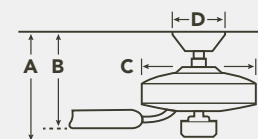

HANGING MEASUREMENTS

FLUSH MOUNT

Fixture Drop (from ceiling)	Blade Drop (from ceiling)	Housing (width)	Ceiling Canopy (width)
A: 12.75"	B: 7.25"	C: 11.45"	D: 9.98"

AIR PERFORMANCE

AIRFLOW	POWER USAGE	AIRFLOW EFFICIENCY
5058 Cubic Ft. Per Minute on High	62 Watts on High (Excludes Lights)	82 Cubic Ft. Per Minute Per Watt