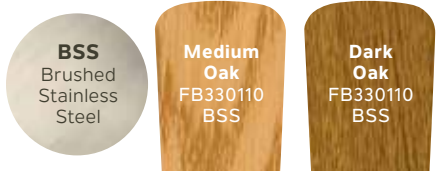

BLADE SPECS

Fan Finish   Blade Finish & Part Number
(Side 1)   (Reversible)

INCLUDED FEATURES

- **Blades (5) Included**
  - 12° Pitch
  - 50" Sweep
  - Reversible
  - Wood
- **Downrods** 4" Downrod with 1" (O.D.)
- **Downlight** Removeable. Uses (3) E-12 60-W B8 Lamps
- **Downlight Glass** Umber Etched or White Etched
- **Optional Downlight** N/A
- **Uplight** N/A
- **Uplight Glass** N/A
- **Low Ceiling Adaptable** Yes, Flush Mount Canopy Included
- **Control** Pull Chain

FAN FEATURES

- **Mounting Slope – Pitch** 30° or 7/12
- **Lead Wire** 78"
- **cUL Listed** Indoor
- **Hanging Weight** 19.7 lbs.
- **Warranty** Limited Lifetime

MOTOR FEATURES

- **Motor Size/Type** 153mm x 15mm, AC
- **Amps** 0.59 on High
- **RPM** 202 on High
- **Energy Star** N/A