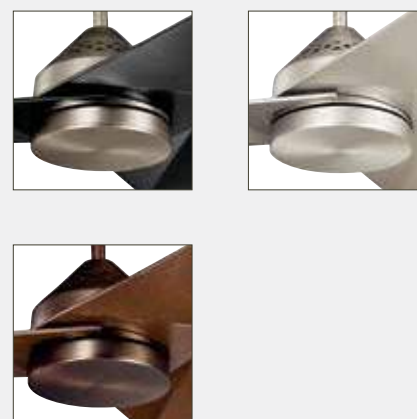

METAL CAPS

Includes a metal fixture cap for non-light use.

MOTOR FEATURES

- **Motor Size/Type** 172mm x 20mm, AC
- **Amps** 0.56 on High
- **RPM** 180 on High
- **Energy Star** Yes

HANGING MEASUREMENTS

WITH 6" DOWNROD			
Fixture Drop (from ceiling)	Blade Drop (from ceiling)	Housing (width)	Ceiling Canopy (width)
A: 13.75"	B: 12.75"	C: 9.25"	D: 6.75"

AIR PERFORMANCE

AIRFLOW	POWER USAGE	AIRFLOW EFFICIENCY
7234	67	107
Cubic Ft. Per Minute on High	Watts on High (Excludes Lights)	Cubic Ft. Per Minute Per Watt