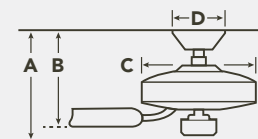

HANGING MEASUREMENTS

WITH 4.5" DOWNROD			
Fixture Drop (from ceiling)	Blade Drop (from ceiling)	Housing (width)	Ceiling Canopy (width)
A: 13.75"	B: 11.50"	C: 13.00"	D: 6.75"

Climates grade fans are built with superior corrosion resistant materials to withstand harsh outdoor elements: extreme heat, saltwater spray, intense cold and constant UV exposure.