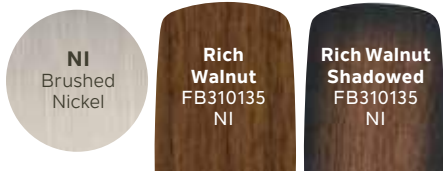

52" Eads™

310135OZ
Olde Bronze® Finish
Weathered Medium Oak Blades

310135NI
Brushed Nickel Finish
Rich Walnut Blades

380009NI
Etched Cased Opal Glass
LED Light Kit
(Sold Separately)

BLADE SPECS

Fan Finish Blade Finish & Part Number
(Side 1) (Reversible)