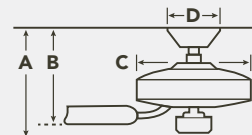

HANGING MEASUREMENTS

FLUSH MOUNT

Fixture Drop (from ceiling)	Blade Drop (from ceiling)	Housing (width)	Ceiling Canopy (width)
A: 8.25"	B: 6.50"	C: 9.25"	D: 8.75"

AIR PERFORMANCE

AIRFLOW	POWER USAGE	AIRFLOW EFFICIENCY
4098 Cubic Ft. Per Minute on High	59 Watts on High (Excludes Lights)	69 Cubic Ft. Per Minute Per Watt