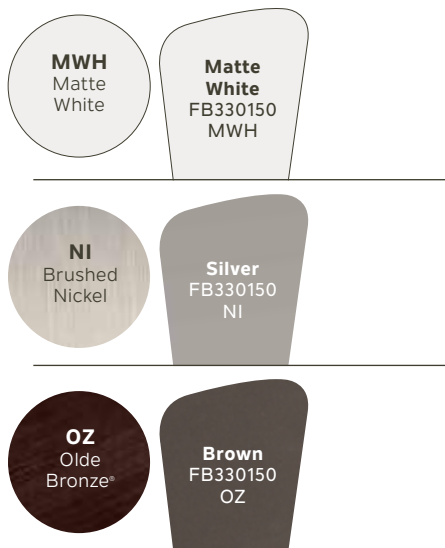

BLADE SPECS

Fan Finish Blade Finish & Part Number (Side 1) (Reversible)

INCLUDED FEATURES

- **Blades (3) Included**
  - 22° Pitch
  - 34" Sweep
  - Non-Reversible
  - ABS
- **Downrods** Optional 337033 Downrod Kit
- **Downlight** Integrated. 17-W Dimmable LED Platform 1,600 Lumens, 80 CRI, 3,000K CCT
- **Downlight Glass** Etched Cased Opal Glass
- **Optional Downlight** N/A
- **Uplight** N/A
- **Uplight Glass** N/A
- **Low Ceiling Adaptable** Flush Mount
- **Control** Wall Control System – Full Function

INCLUDED CONTROLS

1. **WALL CONTROL SYSTEM – FULL FUNCTION**
2. 3 Forward Speeds & Reverse
   - Lights On/Off with Full Range Dimming
   - Motor Off
   - White Faceplate Included

OPTIONAL CONTROLS

1. **337009WHTR**
2. **COOLTOUCH™ TRANSMITTER – FULL FUNCTION**
3. See pages 306-308 for more information.