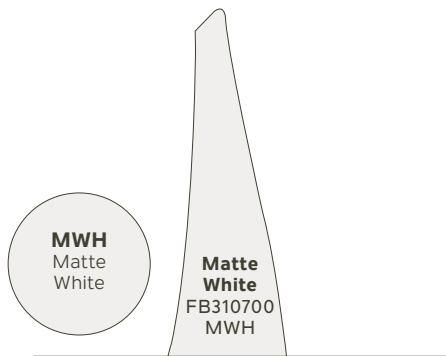

AIR PERFORMANCE

AIRFLOW	POWER USAGE	AIRFLOW EFFICIENCY
7234	67	107
Cubic Ft. Per Minute on High	Watts on High (Excludes Lights)	Cubic Ft. Per Minute Per Watt

Flyy™ LED

Nature knows best: Flyy's blade shape and form are modeled after the wings of a bird, curving down to silently move air with precision.

Shown: 310700OZ Olde Bronze® Finish with Walnut Blades

60" Flyy™ LED

310700MWH
Matte White Finish
Matte White Blades

310700WSP
Weathered Steel Finish
Driftwood Blades

BLADE SPECS

Fan Finish	Blade Finish & Part Number (Side 1)	(Reversible)
------------	-------------------------------------	--------------