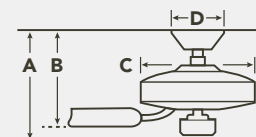

HANGING MEASUREMENTS

WITH 4" DOWNROD			
Fixture Drop (from ceiling)	Blade Drop (from ceiling)	Housing (width)	Ceiling Canopy (width)
A: 18.00"	B: 10.75"	C: 12.00"	D: 5.25"
FLUSH MOUNT			
Fixture Drop (from ceiling)	Blade Drop (from ceiling)	Housing (width)	Ceiling Canopy (width)
A: 15.25"	B: 8.00"	C: 12.00"	D: 5.25"