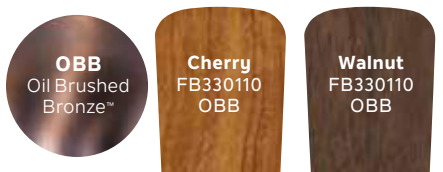

BLADE SPECS

Fan Finish   Blade Finish & Part Number
(Side 1)   (Reversible)

INCLUDED FEATURES

- **Blades (5) Included**
  - 12° Pitch
  - 50" Sweep
  - Reversible
  - Wood
- **Downrods** 4" Downrod with 1" (O.D.)
- **Downlight** Removeable. Uses (3) E-12 60-W B8 Lamps
- **Downlight Glass** Umber Etched or White Etched
- **Optional Downlight** N/A
- **Uplight** N/A
- **Uplight Glass** N/A
- **Low Ceiling Adaptable** Yes, Flush Mount Canopy Included
- **Control** Pull Chain

FAN FEATURES

- **Mounting Slope – Pitch** 30° or 7/12
- **Lead Wire** 78"
- **cUL Listed** Indoor
- **Hanging Weight** 19.7 lbs.
- **Warranty** Limited Lifetime

MOTOR FEATURES

- **Motor Size/Type** 153mm x 15mm, AC
- **Amps** 0.59 on High
- **RPM** 202 on High
- **Energy Star** N/A