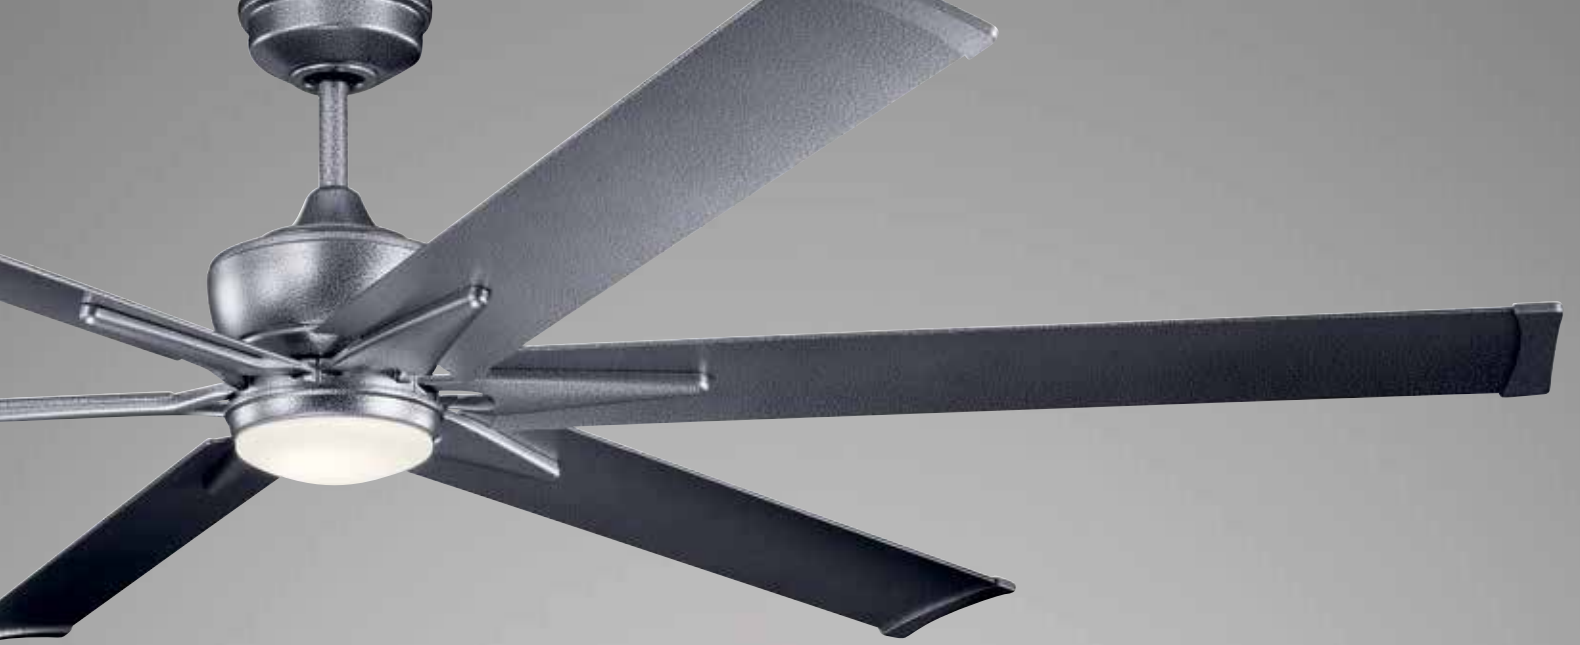

CEILING FANS

BEAUTY,
STYLE,
DESIGN
FUNCTIONALITY
AND MORE

Show-stopping designs and flawless finishes are just the start of what you'll love about Kichler® Ceiling Fans. We've also built in function that's designed to perform: premium motors, superior controls, energy-saving features and innovative accessories like Bluetooth®/LED light kits. You'll soon discover that your Kichler Ceiling Fan is the one appliance that makes your room both more comfortable and more beautiful.