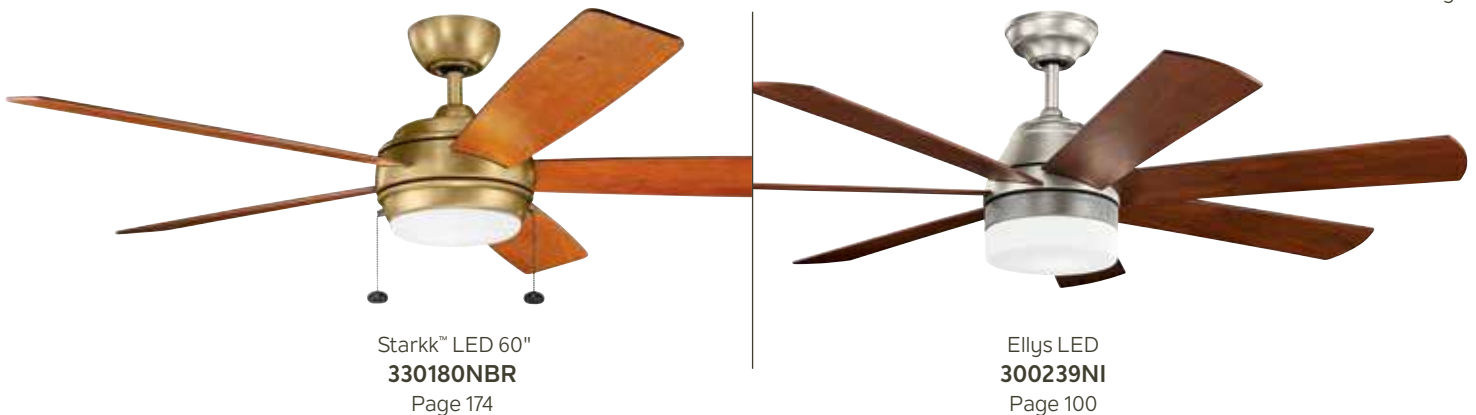

Tested & Approved

Kichler LED light sources are tested and approved to meet our rigid engineering standards and quality assurance requirements.

Longer Life Span

LED light sources last up to six times longer than incandescent light sources, thus reducing the need and costs of frequently replacing bulbs.

Less Wattage Equals Less Waste

Kichler LED light sources use only 17W versus a 100W incandescent bulb, resulting in a significant energy savings.

Kind to the Environment

Kichler LED light sources are mercury free and 100% recyclable, no special handling is required. With the long life of a LED light source the energy and natural resources associated with manufacturing and delivering up to 25 incandescent bulbs is also saved.

Terna™ LED
3002300BB
Page 70

Starkk™ LED 60"
330180NBR
Page 174

Ellys LED
300239NI
Page 100

Every Kichler Ceiling Fan includes a Rating Guide. Here's what the numbers mean for you:

ENGINEERED FOR

Optimal Airflow: