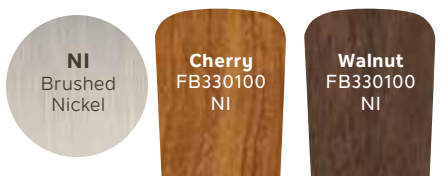

330100TZ
Tannery Bronze™ Finish
Teak Blades

330100WH
White Finish
White Blades

BLADE SPECS

Fan Finish Blade Finish & Part Number
(Side 1) (Reversible)

INCLUDED FEATURES

Blades (5) Included

- 12° Pitch
- 50" Sweep
- Reversible
- Wood