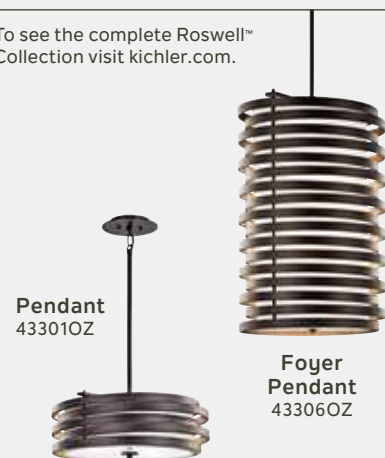

COORDINATING LIGHTING

To see the complete Roswell™ Collection visit kichler.com.

FAN FEATURES

Mounting Slope – Pitch 22° or 4/12

Lead Wire 78"

cUL Listed Indoor

Hanging Weight 23.17 lbs.

Warranty Limited Lifetime

MOTOR FEATURES

Motor Size/Type 188mm x 25mm, AC

Amps 0.66 on High

RPM 130 on High

Energy Star N/A

HANGING MEASUREMENTS

WITH 4" DOWNROD

Fixture Drop (from ceiling)	Blade Drop (from ceiling)	Housing (width)	Ceiling Canopy (width)
A: 14.22"	B: 9.93"	C: 12.34"	D: 6.00"

WITH 6" DOWNROD

Fixture Drop (from ceiling)	Blade Drop (from ceiling)	Housing (width)	Ceiling Canopy (width)
A: 16.22"	B: 11.93"	C: 12.34"	D: 6.00"

AIR PERFORMANCE

AIRFLOW	POWER USAGE	AIRFLOW EFFICIENCY
6804 Cubic Ft. Per Minute on High	80 Watts on High (Excludes Lights)	85 Cubic Ft. Per Minute Per Watt