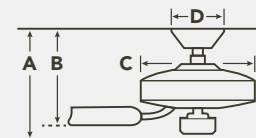

AIR PERFORMANCE

AIRFLOW	POWER USAGE	AIRFLOW EFFICIENCY
5341	64	83
Cubic Ft. Per Minute on High	Watts on High (Excludes Lights)	Cubic Ft. Per Minute Per Watt

Shown: 3001180BB Oil Brushed Bronze™ Finish with Cherry Blades