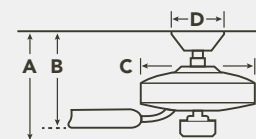

METAL CAPS

Includes a metal fixture cap for non-light use.

MOTOR FEATURES

- Motor Size/Type** 153mm x 17mm, AC
- Amps** 0.47 on High
- RPM** 178 on High
- Energy Star** N/A

HANGING MEASUREMENTS

WITH 4" DOWNROD			
Fixture Drop (from ceiling)	Blade Drop (from ceiling)	Housing (width)	Ceiling Canopy (width)
A: 15.00"	B: 11.00"	C: 8.75"	D: 6.25"