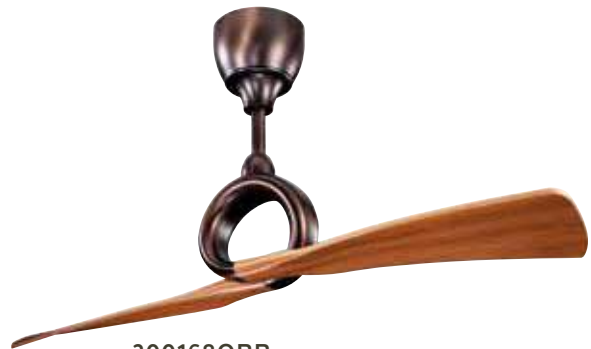

300168OBB
Oil Brushed Bronze™ Finish
Dark Oak Blades