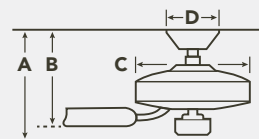

HANGING MEASUREMENTS

WITH 4.5" DOWNROD			
Fixture Drop (from ceiling)	Blade Drop (from ceiling)	Housing (width)	Ceiling Canopy (width)
A: 13.75"	B: 11.00"	C: 8.00"	D: 5.90"

AIR PERFORMANCE

AIRFLOW	POWER USAGE	AIRFLOW EFFICIENCY
3897 Cubic Ft. Per Minute on High	48 Watts on High (Excludes Lights)	82 Cubic Ft. Per Minute Per Watt