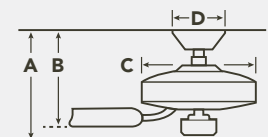

HANGING MEASUREMENTS

WITH 4" DOWNROD			
Fixture Drop (from ceiling)	Blade Drop (from ceiling)	Housing (width)	Ceiling Canopy (width)
A: 12.25"	B: 10.25"	C: 11.00"	D: 5.17"
FLUSH MOUNT			
Fixture Drop (from ceiling)	Blade Drop (from ceiling)	Housing (width)	Ceiling Canopy (width)
A: 9.00"	B: 7.00"	C: 11.00"	D: 5.17"