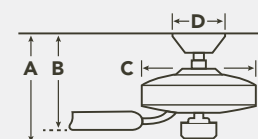

HANGING MEASUREMENTS

FLUSH MOUNT			
Fixture Drop (from ceiling)	Blade Drop (from ceiling)	Housing (width)	Ceiling Canopy (width)
A: 11.00"	B: 7.25"	C: 8.75"	D: 6.50"

AIR PERFORMANCE

AIRFLOW	POWER USAGE	AIRFLOW EFFICIENCY
5921	74	80
Cubic Ft. Per Minute on High	Watts on High (Excludes Lights)	Cubic Ft. Per Minute Per Watt