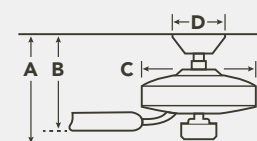

COORDINATING LIGHTING

To see the complete Bradford™ Collection visit kichler.com.

HANGING MEASUREMENTS

WITH 4.5" DOWNROD

Fixture Drop (from ceiling)	Blade Drop (from ceiling)	Housing (width)	Ceiling Canopy (width)
A: 19.00"	B: 13.25"	C: 9.50"	D: 6.75"