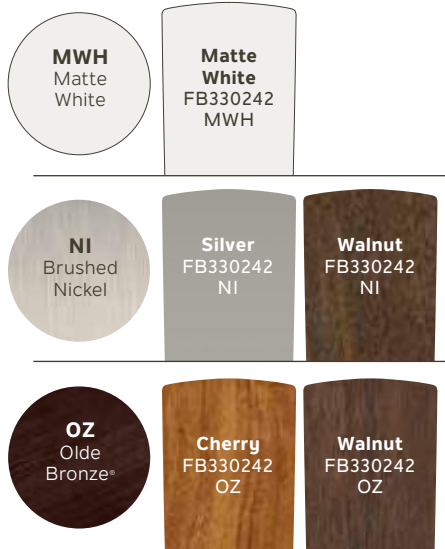

52" Bowen™

330242MWH
Matte White Finish
Matte White Blades

330242NI
Brushed Nickel Finish
Silver Blades

BLADE SPECS

Fan Finish Blade Finish & Part Number
(Side 1) (Reversible)

INCLUDED FEATURES

- Blades (5) Included**
 - 14° Pitch
 - 52" Sweep
 - Reversible
 - Wood
- Downrods** 4.5" Downrod with 1" (O.D.)
- Downlight** N/A
- Downlight Glass** N/A
- Optional Downlight** Accessory Light Kits Available. See pages 284-296
- Uplight** N/A
- Uplight Glass** N/A
- Low Ceiling Adaptable** No
- Control** Pull Chain