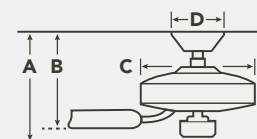

HANGING MEASUREMENTS

WITH 4.5" DOWNROD			
Fixture Drop (from ceiling)	Blade Drop (from ceiling)	Housing (width)	Ceiling Canopy (width)
A: 20.25"	B: 12.00"	C: 12.60"	D: 6.70"

AIR PERFORMANCE

AIRFLOW	POWER USAGE	AIRFLOW EFFICIENCY
5283 Cubic Ft. Per Minute on High	69 Watts on High (Excludes Lights)	77 Cubic Ft. Per Minute Per Watt