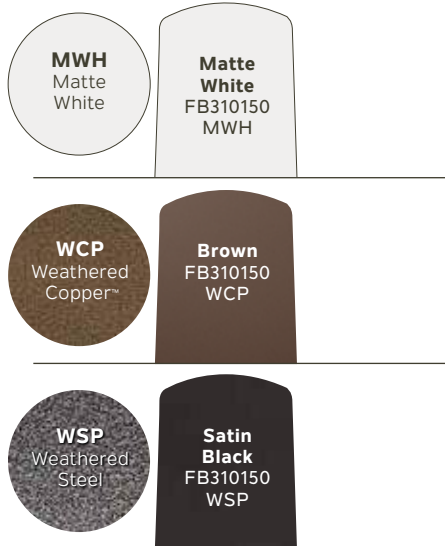

Shown: 310150WCP Weathered Copper™ Finish with Brown Blades

60" Kevlar™

310150MWH
Matte White Finish
Matte White Blades

310150WSP
Weathered Steel Finish
Satin Black Blades

BLADE SPECS

Fan Finish Blade Finish & Part Number (Side 1) (Reversible)