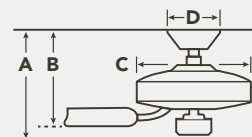

Fixture Drop (from ceiling)	Blade Drop (from ceiling)	Housing (width)	Ceiling Canopy (width)
A: 8.25"	B: 6.75"	C: 11.50"	D: 11.0"

AIR PERFORMANCE

AIRFLOW	POWER USAGE	AIRFLOW EFFICIENCY
4830	59	82
Cubic Ft. Per Minute on High	Watts on High (Excludes Lights)	Cubic Ft. Per Minute Per Watt