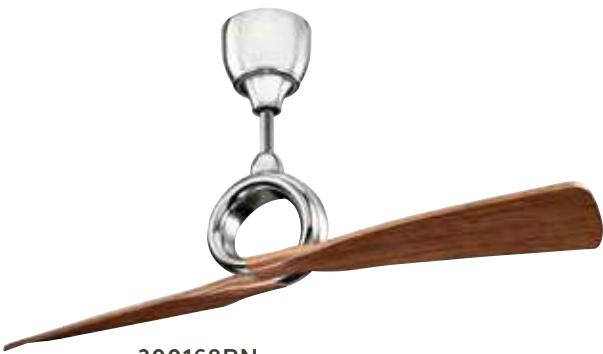

Shown: 300168NI Brushed Nickel Finish with Silver Blades

54" Link™

300168PN
Polished Nickel Finish
Walnut Blades

300168OBB
Oil Brushed Bronze™ Finish
Dark Oak Blades

300168NBR
Natural Brass Finish
Cherry Blades