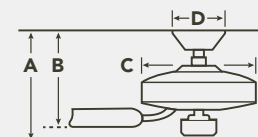

HANGING MEASUREMENTS

WITH 4.5" DOWNROD			
Fixture Drop (from ceiling)	Blade Drop (from ceiling)	Housing (width)	Ceiling Canopy (width)
A: 13.75"	B: 11.50"	C: 13.00"	D: 6.75"

Climates grade fans are built with superior corrosion resistant materials to withstand harsh outdoor elements: extreme heat, saltwater spray, intense cold and constant UV exposure.