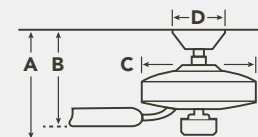

Fixture Drop (from ceiling)	Blade Drop (from ceiling)	Housing (width)	Ceiling Canopy (width)
A: 24.25"	B: 24.25"	C: 7.90"	D: 7.90"

AIR PERFORMANCE

AIRFLOW	POWER USAGE	AIRFLOW EFFICIENCY
5126 Cubic Ft. Per Minute on High	32 Watts on High (Excludes Lights)	158 Cubic Ft. Per Minute Per Watt