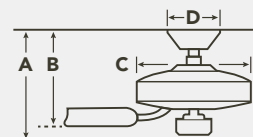

MOTOR FEATURES

- Motor Size/Type** DC-165-M
- Amps** 0.47 on High
- RPM** 138 on High
- Energy Star** N/A

HANGING MEASUREMENTS

WITH 6" DOWNROD			
Fixture Drop (from ceiling)	Blade Drop (from ceiling)	Housing (width)	Ceiling Canopy (width)
A: 15.67"	B: 11.24"	C: 13.98"	D: 5.85"