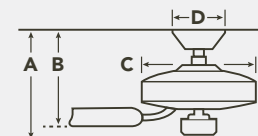

HANGING MEASUREMENTS

WITH 6" DOWNROD			
Fixture Drop (from ceiling)	Blade Drop (from ceiling)	Housing (width)	Ceiling Canopy (width)
A: 22.12"	B: 14.35"	C: 9.45"	D: 5.79"

AIR PERFORMANCE

AIRFLOW	POWER USAGE	AIRFLOW EFFICIENCY
5408	64	85
Cubic Ft. Per Minute on High	Watts on High (Excludes Lights)	Cubic Ft. Per Minute Per Watt