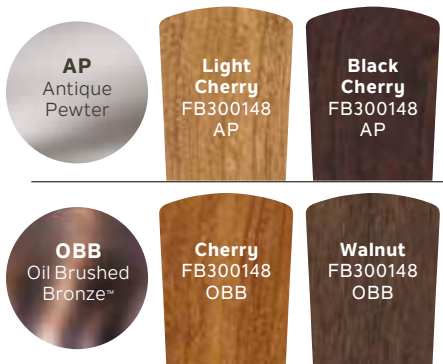

Shown: 300148AP Antique Pewter Finish, Etched Cased Opal Glass with Black Cherry Blades

52" Logan™

300148OBB
Oil Brushed Bronze™ Finish
Etched Cased Opal Glass
Walnut Blades

BLADE SPECS

Fan Finish Blade Finish & Part Number
(Side 1) (Reversible)