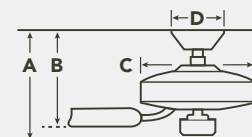

AIR PERFORMANCE

AIRFLOW	POWER USAGE	AIRFLOW EFFICIENCY
5736	76	75
Cubic Ft. Per Minute on High	Watts on High (Excludes Lights)	Cubic Ft. Per Minute Per Watt