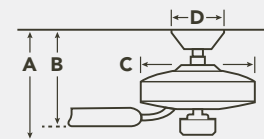

HANGING MEASUREMENTS

WITH 4.5" DOWNROD			
Fixture Drop (from ceiling)	Blade Drop (from ceiling)	Housing (width)	Ceiling Canopy (width)
A: 14.10"	B: 9.90"	C: 10.75"	D: 6.30"

AIR PERFORMANCE

AIRFLOW	POWER USAGE	AIRFLOW EFFICIENCY
4290 Cubic Ft. Per Minute on High	53 Watts on High (Excludes Lights)	82 Cubic Ft. Per Minute Per Watt