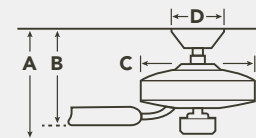

MOTOR FEATURES

- Motor Size/Type** 188mm x 25mm, AC
- Amps** 0.55 on High
- RPM** 127 on High
- Energy Star** Yes

HANGING MEASUREMENTS

WITH 4.5" DOWNROD			
Fixture Drop (from ceiling)	Blade Drop (from ceiling)	Housing (width)	Ceiling Canopy (width)
A: 13.75"	B: 11.00"	C: 8.00"	D: 5.90"