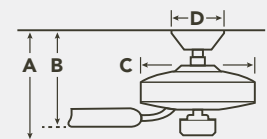

371021 **DAMP**
Ivory with Walnut Highlights - Solid Wood

370021 **WET**
White Washed Oak All Weather ABS Blades

371019 **WET**
Aged White - All Weather ABS Blades

HANGING MEASUREMENTS

WITH 4" DOWNROD

Fixture Drop (from ceiling)	Blade Drop (from ceiling)	Housing (width)	Ceiling Canopy (width)
A: 12.90"	B: 11.25"	C: 12.60"	D: 6.78"