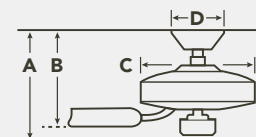

AIR PERFORMANCE

AIRFLOW	POWER USAGE	AIRFLOW EFFICIENCY
4331	59	74
Cubic Ft. Per Minute on High	Watts on High (Excludes Lights)	Cubic Ft. Per Minute Per Watt