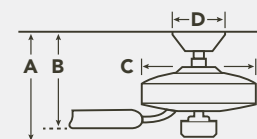

HANGING MEASUREMENTS

WITH 4.5" DOWNROD			
Fixture Drop (from ceiling)	Blade Drop (from ceiling)	Housing (width)	Ceiling Canopy (width)
A: 13.75"	B: 11.00"	C: 8.00"	D: 5.90"

AIR PERFORMANCE

AIRFLOW	POWER USAGE	AIRFLOW EFFICIENCY
5520 Cubic Ft. Per Minute on High	67 Watts on High (Excludes Lights)	82 Cubic Ft. Per Minute Per Watt