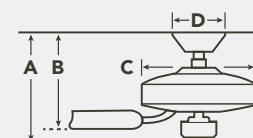

AIR PERFORMANCE

AIRFLOW	POWER USAGE	AIRFLOW EFFICIENCY
6308	72	88
Cubic Ft. Per Minute on High	Watts on High (Excludes Lights)	Cubic Ft. Per Minute Per Watt