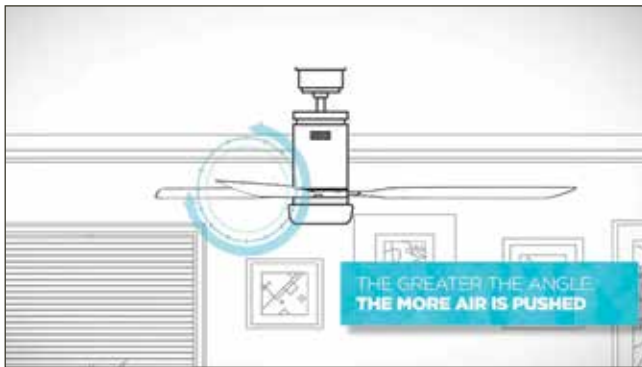

Need help? See our Ceiling Fan Fast Facts videos at kichler.com, or visit the Kichler Lighting YouTube channel.

Blade Pitch

What is blade pitch and why is it so important for a ceiling fan? What effects Airflow Efficiency? Let Kichler Fast Facts help you make the most of your ceiling fan.