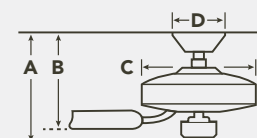

MOTOR FEATURES

- Motor Size/Type** 188mm x 25mm, AC
- Amps** 0.75 on High
- RPM** 142 on High
- Energy Star** N/A

HANGING MEASUREMENTS

WITH 6" DOWNROD			
Fixture Drop (from ceiling)	Blade Drop (from ceiling)	Housing (width)	Ceiling Canopy (width)
A: 19.50"	B: 12.00"	C: 15.25"	D: 5.53"
WITH 12" DOWNROD			
Fixture Drop (from ceiling)	Blade Drop (from ceiling)	Housing (width)	Ceiling Canopy (width)
A: 25.50"	B: 18.00"	C: 15.25"	D: 5.53"