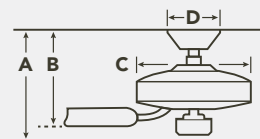

See pages 306-308 for more information.

HANGING MEASUREMENTS

WITH 4" DOWNROD

Fixture Drop (from ceiling)	Blade Drop (from ceiling)	Housing (width)	Ceiling Canopy (width)
A: 13.76"	B: 12.13"	C: 9.70"	D: 6.00"