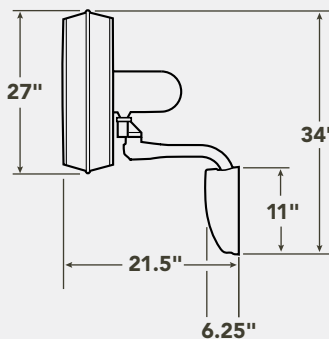

HANGING MEASUREMENTS

Overall Fan Dimensions

Wall Bracket Dimensions

Wet rated oscillating wall fan with 3 speed pull chain control.