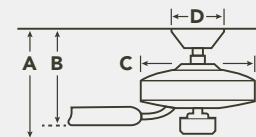

HANGING MEASUREMENTS

WITH 6" DOWNROD

Fixture Drop (from ceiling)	Blade Drop (from ceiling)	Housing (width)	Ceiling Canopy (width)
A: 15.90"	B: 13.40"	C: 12.48"	D: 6.96"

AIR PERFORMANCE

AIRFLOW	POWER USAGE	AIRFLOW EFFICIENCY
6176 Cubic Ft. Per Minute on High	73 Watts on High (Excludes Lights)	84 Cubic Ft. Per Minute Per Watt