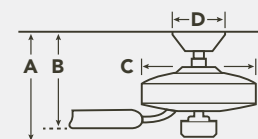

HANGING MEASUREMENTS

WITH 4.5" DOWNROD			
Fixture Drop (from ceiling)	Blade Drop (from ceiling)	Housing (width)	Ceiling Canopy (width)
A: 20.25"	B: 12.00"	C: 12.60"	D: 6.70"

AIR PERFORMANCE

AIRFLOW	POWER USAGE	AIRFLOW EFFICIENCY
7009 Cubic Ft. Per Minute on High	74 Watts on High (Excludes Lights)	95 Cubic Ft. Per Minute Per Watt