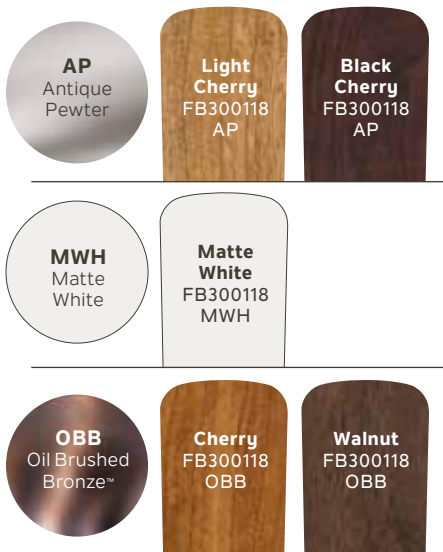

52" Bentzen™

300118AP
Antique Pewter Finish
Black Cherry Blades

300118MWH
Matte White Finish
Matte White Blades

BLADE SPECS

Fan Finish Blade Finish & Part Number
(Side 1) (Reversible)

INCLUDED FEATURES

- Blades (5) Included**
 - 14° Pitch
 - 52" Sweep
 - Reversible
 - Wood
- Downrods 4" and Downrod with 1" (O.D.)**
- Downlight N/A**
- Downlight Glass N/A**
- Optional Downlight** Accessory Light Kits Available, see pages 284-296
- Uplight N/A**
- Uplight Glass N/A**
- Low Ceiling Adaptable** Yes, see our Optional Flush Mount Accessory 337008 on page 310
- Control** Pull Chain