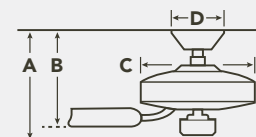

AIR PERFORMANCE

AIRFLOW	POWER USAGE	AIRFLOW EFFICIENCY
5685 Cubic Ft. Per Minute on High	66 Watts on High (Excludes Lights)	87 Cubic Ft. Per Minute Per Watt