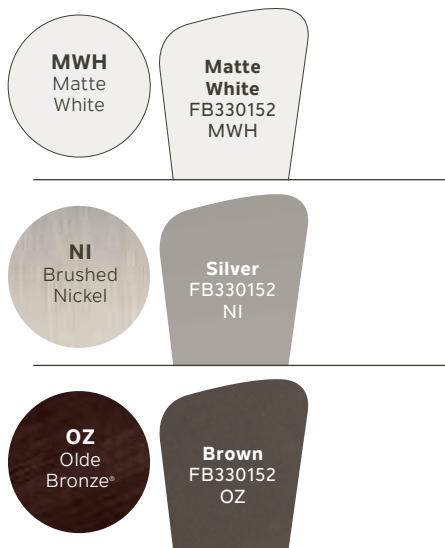

BLADE SPECS

Fan Finish   Blade Finish & Part Number
(Side 1)   (Reversible)

INCLUDED FEATURES

- **Blades (3) Included**
  - 14° Pitch
  - 54" Sweep
  - Non-Reversible
  - ABS
- **Downrods** Optional 337033 Downrod Kit
- **Downlight** Integrated. 17-W Dimmable LED Platform 1,600 Lumens, 80 CRI, 3,000K CCT
- **Downlight Glass** Etched Cased Opal Glass
- **Optional Downlight** N/A
- **Uplight** N/A
- **Uplight Glass** N/A
- **Low Ceiling Adaptable** Flush Mount
- **Control** Wall Control System – Full Function

INCLUDED CONTROLS

- **WALL CONTROL SYSTEM – FULL FUNCTION**
  - 3 Forward Speeds & Reverse
  - Lights On/Off with Full Range Dimming
  - Motor Off
  - White Faceplate Included

OPTIONAL CONTROLS

- **337009WHTR**
- **COOLTOUCH™ TRANSMITTER – FULL FUNCTION**
- See pages 306-308 for more information.