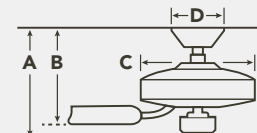

371041
Black
Solid Wood

MOTOR FEATURES

- Motor Size/Type** 172mm x 20mm, AC
- Amps** 0.59 on High
- RPM** 175 on High
- Energy Star** No

HANGING MEASUREMENTS

WITH 4" DOWNROD

Fixture Drop (from ceiling)	Blade Drop (from ceiling)	Housing (width)	Ceiling Canopy (width)
A: 16.75"	B: 10.25"	C: 11.0"	D: 5.50"