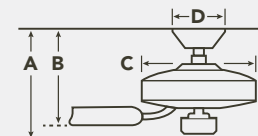

METAL CAPS

Includes a metal fixture cap for non-light use.

MOTOR FEATURES

- Motor Size/Type** DC-165L
- Amps** 0.48 on High
- RPM** 89 on High
- Energy Star** Yes

HANGING MEASUREMENTS

WITH 6" DOWNROD			
Fixture Drop (from ceiling)	Blade Drop (from ceiling)	Housing (width)	Ceiling Canopy (width)
A: 16.25"	B: 14.00"	C: 8.75"	D: 6.75"