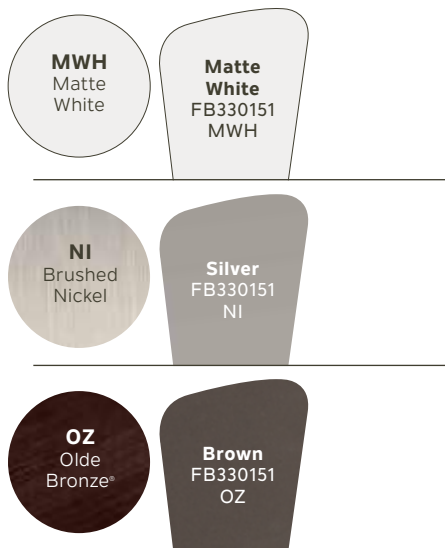

BLADE SPECS

Fan Finish Blade Finish & Part Number (Side 1) (Reversible)

INCLUDED FEATURES

- **Blades (3) Included**
  - 17° Pitch
  - 44" Sweep
  - Non-Reversible
  - ABS
- **Downrods** Optional 337033 Downrod Kit
- **Downlight** Integrated. 17-W Dimmable LED Platform 1,600 Lumens, 80 CRI, 3,000K CCT
- **Downlight Glass** Etched Cased Opal Glass
- **Optional Downlight** N/A
- **Uplight** N/A
- **Uplight Glass** N/A
- **Low Ceiling Adaptable** Flush Mount
- **Control** Wall Control System – Full Function

INCLUDED CONTROLS

1. **WALL CONTROL SYSTEM – FULL FUNCTION**
2. 3 Forward Speeds & Reverse
   - Lights On/Off with Full Range Dimming
   - Motor Off
   - White Faceplate Included

OPTIONAL CONTROLS

1. **337009WHTR**
2. **COOLTOUCH™ TRANSMITTER – FULL FUNCTION**
3. See pages 306-308 for more information.