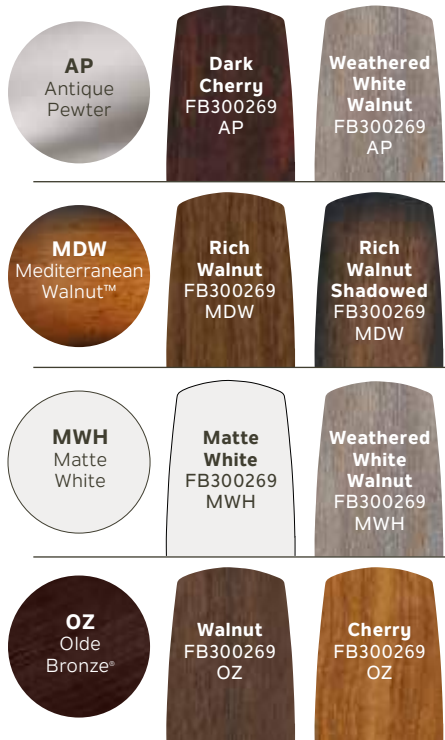

60" Ashbyrn

300269MDW
Mediterranean Walnut® Finish
Walnut Shadowed Blades

300269OZ
Olde Bronze® Finish
Cherry Blades

300269MWH
Matte White Finish
Matte White Blades

BLADE SPECS

Fan Finish Blade Finish & Part Number
(Side 1) (Reversible)