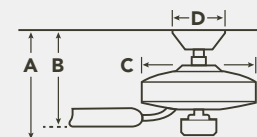

HANGING MEASUREMENTS

WITH 4" DOWNROD			
Fixture Drop (from ceiling)	Blade Drop (from ceiling)	Housing (width)	Ceiling Canopy (width)
A: 12.25"	B: 10.75"	C: 12.00"	D: 5.25"
FLUSH MOUNT			
Fixture Drop (from ceiling)	Blade Drop (from ceiling)	Housing (width)	Ceiling Canopy (width)
A: 9.50"	B: 8.00"	C: 12.00"	D: 5.25"