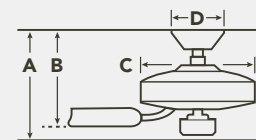

AIR PERFORMANCE

AIRFLOW	POWER USAGE	AIRFLOW EFFICIENCY
5604 Cubic Ft. Per Minute on High	59 Watts on High (Excludes Lights)	96 Cubic Ft. Per Minute Per Watt