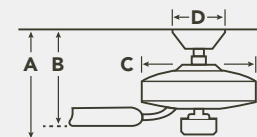

MOTOR FEATURES

Motor Size/Type 188mm x 20mm, AC

Amps 0.53 on High

RPM 100 on High

Energy Star N/A

HANGING MEASUREMENTS

WITH 6" DOWNROD

Fixture Drop (from ceiling)	Blade Drop (from ceiling)	Housing (width)	Downrod
A: 13.75"	B: 12.35"	C: 9.70"	D: 5.90"