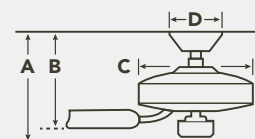

COORDINATING LIGHTING

To see the complete Vance Collection visit kichler.com.

Chandelier
43933NBR

Sconce
43934NBR

HANGING MEASUREMENTS

WITH 4.5" DOWNROD			
Fixture Drop (from ceiling)	Blade Drop (from ceiling)	Housing (width)	Ceiling Canopy (width)
A: 14.15"	B: 9.75"	C: 10.50"	D: 6.30"