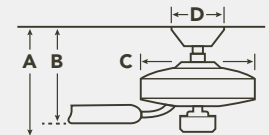

Fixture Drop (from ceiling)	Blade Drop (from ceiling)	Housing (width)	Ceiling Canopy (width)
A: 17.60"	B: 12.00"	C: 13.00"	D: 6.69"

AIR PERFORMANCE

AIRFLOW	POWER USAGE	AIRFLOW EFFICIENCY
8804 Cubic Ft. Per Minute on High	86 Watts on High (Excludes Lights)	103 Cubic Ft. Per Minute Per Watt