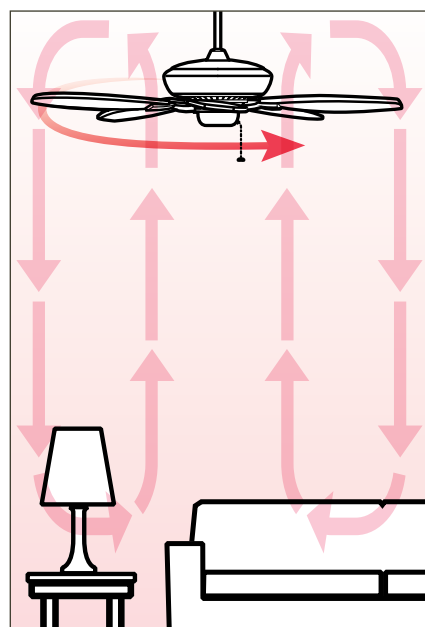

Every Kichler Ceiling Fan includes a Rating Guide. Here's what the numbers mean for you:

ENGINEERED FOR

Optimal Airflow:

- Airflow is measured in Cubic Feet Per Minute (CFM) – a U.S. government-mandated standard.
- The higher the airflow number, the better the fan is at moving air.
- All Kichler ceiling fans blades are designed to circulate at least 4,000 CFM on high.

DESIGNED FOR

Minimum Power Usage:

- Power usage for your fan motor is measured in watts.
- The lower the watts, the less energy the fan consumes.
- DC Motor ceiling fans are the most energy-efficient, using the least amount of wattage.

BUILT FOR

Superior Airflow Efficiency:

- Airflow efficiency gives you the total picture: dividing a fan's CFMs by the watts of power it consumes.
- The higher the airflow efficiency number, the more efficient the fan.

AIR PERFORMANCE		
AIRFLOW	POWER USAGE	AIRFLOW EFFICIENCY
8060	82	98
Cubic Ft. Per Minute on High	Watts on High (Excludes Lights)	Cubic Ft. Per Minute Per Watt

Look for this rating guide listed with every fan.

FANS CIRCULATE BOTH COOL AND WARM AIR

- When it's hot outside, set the fan to rotate counter-clockwise. The blades will push air down – creating a breeze or cooling effect on the people in the room.
- In the winter, set the fan to rotate clockwise. The blades will pull the air up and around, bringing the warm air that rises to the ceiling back down to the living space.
- The effect can help you adjust your thermostat +4°F during the Summer and -2°F in the Winter.

Winter