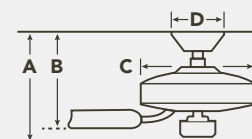

HANGING MEASUREMENTS

WITH 4.5" DOWNROD			
Fixture Drop (from ceiling)	Blade Drop (from ceiling)	Housing (width)	Ceiling Canopy (width)
A: 19.86"	B: 19.13"	C: 10.55"	D: 6.25"