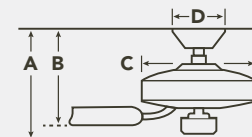

Fixture Drop (from ceiling)	Blade Drop (from ceiling)	Housing (width)	Ceiling Canopy (width)
A: 15.90"	B: 13.40"	C: 12.48"	D: 6.96"

AIR PERFORMANCE

AIRFLOW	POWER USAGE	AIRFLOW EFFICIENCY
6011 Cubic Ft. Per Minute on High	70 Watts on High (Excludes Lights)	86 Cubic Ft. Per Minute Per Watt