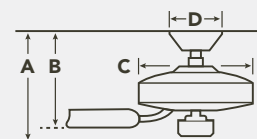

Climates grade fans are built with superior corrosion resistant materials to withstand harsh outdoor elements: extreme heat, saltwater spray, intense cold and constant UV exposure.

AIR PERFORMANCE

AIRFLOW	POWER USAGE	AIRFLOW EFFICIENCY
5272 Cubic Ft. Per Minute on High	68 Watts on High (Excludes Lights)	77 Cubic Ft. Per Minute Per Watt