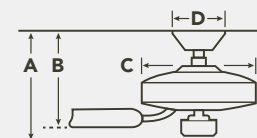

BLADE SPECS

INCLUDED FEATURES

Blades (3) Included

- 35° Pitch
- 60" Sweep
- Non-Reversible
- ABS

Downrods 6" Downrod with 1" (O.D.)

Downlight N/A

Downlight Glass N/A

Optional Downlight N/A

Uplight N/A

Uplight Glass N/A

Low Ceiling Adaptable No

Control 4-Speed Fan Slide Control

INCLUDED CONTROLS

**4-SPEED FAN
SLIDE CONTROL**

- 4-Speed Fan Control
- Face Plate Included
- Controls One Fan
- For Use With Most Ceiling Fans

OPTIONAL CONTROLS

370040

- Controls Multiple Fans

4-SPEED ROTARY WALL CONTROL

See page 308 for more information.

FAN FEATURES

Mounting Slope – Pitch 30° or 7/12

Lead Wire 78"

cUL Listed Indoor

Hanging Weight 24.0 lbs.

Warranty Limited Lifetime

MOTOR FEATURES

Motor Size/Type 188mm x 25mm, AC

Amps 0.84 on High

RPM 256 on High

Energy Star N/A

HANGING MEASUREMENTS

WITH 6" DOWNROD			
Fixture Drop (from ceiling)	Blade Drop (from ceiling)	Housing (width)	Ceiling Canopy (width)
A: 14.50"	B: 14.50"	C: 8.75"	D: 5.75"

AIR PERFORMANCE

AIRFLOW	POWER USAGE	AIRFLOW EFFICIENCY
11,891	100	120
Cubic Ft. Per Minute on High	Watts on High (Excludes Lights)	Cubic Ft. Per Minute Per Watt

The Motu™ Fan must be mounted a minimum of 10' from the floor.