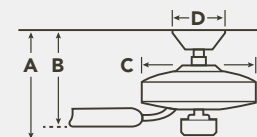

HANGING MEASUREMENTS

WITH 4" DOWNROD			
Fixture Drop (from ceiling)	Blade Drop (from ceiling)	Housing (width)	Ceiling Canopy (width)
A: 17.75"	B: 10.50"	C: 11.00"	D: 5.17"
FLUSH MOUNT			
Fixture Drop (from ceiling)	Blade Drop (from ceiling)	Housing (width)	Ceiling Canopy (width)
A: 14.00"	B: 7.00"	C: 11.00"	D: 5.17"