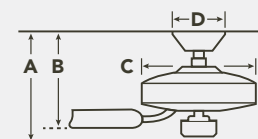

HANGING MEASUREMENTS

FLUSH MOUNT			
Fixture Drop (from ceiling)	Blade Drop (from ceiling)	Housing (width)	Ceiling Canopy (width)
A: 11.00"	B: 7.25"	C: 8.75"	D: 6.50"

AIR PERFORMANCE

AIRFLOW	POWER USAGE	AIRFLOW EFFICIENCY
4078	67	61
Cubic Ft. Per Minute on High	Watts on High (Excludes Lights)	Cubic Ft. Per Minute Per Watt