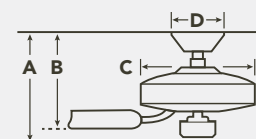

Energy Star N/A

HANGING MEASUREMENTS

WITH 4" DOWNROD

Fixture Drop (from ceiling)	Blade Drop (from ceiling)	Housing (width)	Ceiling Canopy (width)
A: 14.22"	B: 9.93"	C: 12.34"	D: 6.00"

WITH 6" DOWNROD

Fixture Drop (from ceiling)	Blade Drop (from ceiling)	Housing (width)	Ceiling Canopy (width)
A: 16.22"	B: 11.93"	C: 12.34"	D: 6.00"