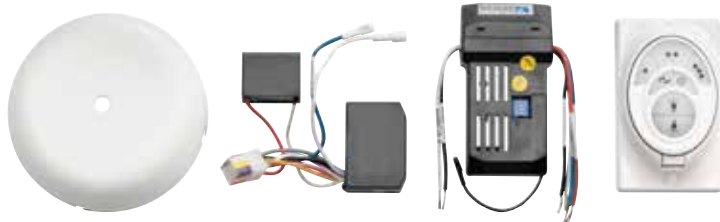

COOLTOUCH™ REVERSIBLE CONVERSION CONTROL SYSTEM

- 3 forward speeds, reverse and motor off
- Separate lighting controls, up and down lights with on/off and full range dimming with intelligent return for both
- Operational radius of 30 feet or less
- No wires to run, no holes to cut
- Replaces any single wall switch or mounts on any flat surface
- Includes wall bracket and all mounting hardware
- Includes 9-volt battery
- Includes wall pocket, transmitter, canopy mounted receiver and reversing wiring harness
- **Designed exclusively for and intended for use with Listed Kichler brand ceiling fans ONLY**
- U.S. & Canadian patent pending

Control System

For Use With Fans:

3R200	BSS, DBK, MWH, NBR, NI, OBB, SNW, TZ, WH	300117 52" Canfield™
3R400	AP, BSS, MWH, NBR, NI, OBB, OZ, SGD, SNW, TZ, WH	300107 44" Canfield™ 339011 52" Sutter Place 339211 52" Sutter Place Select 339017 42" Stratmoor 339022 52" Stratmoor
3W500	SBK, TZP, WCP, WH, WSP	310192 52" Canfield Patio™

CONTROL TRANSMITTERS

Transmitter only. AC Motors. Receiver sold separately.

- Wireless radio frequency operation, radius of 30 feet or less
- Includes wall bracket and all mounting hardware
- CoolTouch™ remotes include replaceable long life lithium batteries
- Comes in standard white finish, see accessory color option 370010 in almond and ivory on page 308
- U.S. & Canadian patent pending

Transmitter only. DC Motors. Receiver sold separately.

- Transmitter only
- Compatible with DC125, DC165M & DC165L motors only
- 6 forward speeds and reverse
- Lights on/off plus full range dimming
- No more than two fans on one circuit
- Includes faceplate and all mounting hardware
- Designed exclusively for Kichler brand DC motor ceiling fans only