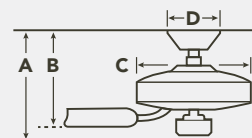

HANGING MEASUREMENTS

WITH 4" DOWNROD

Fixture Drop (from ceiling)	Blade Drop (from ceiling)	Housing (width)	Ceiling Canopy (width)
A: 14.25"	B: 10.25"	C: 7.50"	D: 6.00"