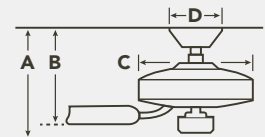

MOTOR FEATURES

- Motor Size/Type** 172mm x 17mm, AC
- Amps** 0.63 on High
- RPM** 174 on High
- Energy Star** N/A

HANGING MEASUREMENTS

WITH 4" DOWNROD			
Fixture Drop (from ceiling)	Blade Drop (from ceiling)	Housing (width)	Ceiling Canopy (width)
A: 18.50"	B: 12.75"	C: 13.75"	D: 6.70"