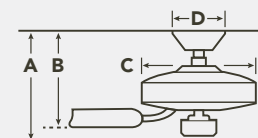

MOTOR FEATURES

- Motor Size/Type** 188mm x 20mm, AC
- Amps** 0.59 on High
- RPM** 192 on High
- Energy Star** Yes

HANGING MEASUREMENTS

WITH 6" DOWNROD			
Fixture Drop (from ceiling)	Blade Drop (from ceiling)	Housing (width)	Ceiling Canopy (width)
A: 15.75"	B: 14.50"	C: 8.75"	D: 5.75"