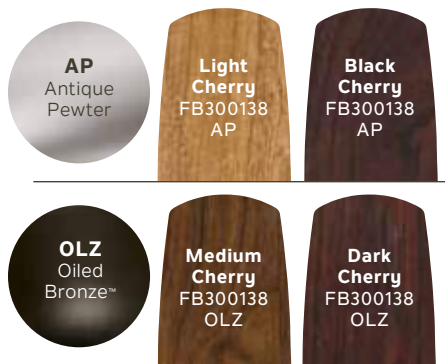

52" Carlson™

300138AP
Antique Pewter Finish
Etched Cased Opal Glass
Light Cherry Blades

BLADE SPECS

Fan Finish Blade Finish & Part Number
(Side 1) (Reversible)

INCLUDED FEATURES

- Blades (5) Included**
 - 13° Pitch
 - 52" Sweep
 - Reversible
 - Wood
- Downrods** 4" Downrod with 1" (O.D.)
- Downlight** Integrated. Uses (2) GU24, 13-W CFL Lamps
- Downlight Glass** Etched Cased Opal
- Optional Downlight** N/A
- Uplight** N/A
- Uplight Glass** N/A
- Low Ceiling Adaptable** No
- Control** CoolTouch™ Control System – Basic