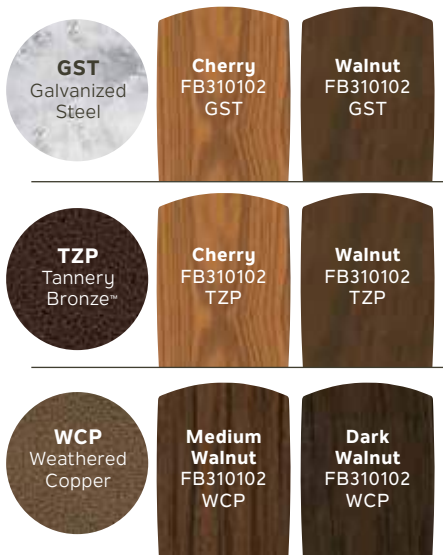

BLADE SPECS

Fan Finish Blade Finish & Part Number (Side 1) (Reversible)