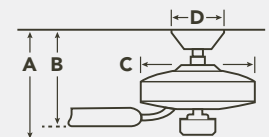

MOTOR FEATURES

- Motor Size/Type** 172mm x 20mm, AC
- Amps** 0.51 on High
- RPM** 165 on High
- Energy Star** N/A

HANGING MEASUREMENTS

WITH 4" DOWNROD			
Fixture Drop (from ceiling)	Blade Drop (from ceiling)	Housing (width)	Ceiling Canopy (width)
A: 16.25"	B: 12.00"	C: 14.75"	D: 7.01"