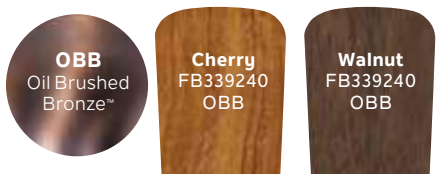

339240BBU
Oil Brushed Bronze™ Finish
Umber Etched Glass
Walnut Blades

339240TZ
Tannery Bronze™ Finish
Umber Etched Glass
Teak Blades

339240WH
White Finish
White Etched Glass
White Blades

BLADE SPECS

Fan Finish Blade Finish & Part Number
(Side 1) (Reversible)