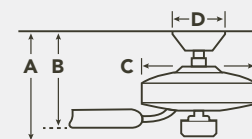

Fixture Drop (from ceiling)	Blade Drop (from ceiling)	Housing (width)	Ceiling Canopy (width)
A: 14.50"	B: 12.75"	C: 13.75"	D: 6.70"

AIR PERFORMANCE

AIRFLOW	POWER USAGE	AIRFLOW EFFICIENCY
6201	71	88
Cubic Ft. Per Minute on High	Watts on High (Excludes Lights)	Cubic Ft. Per Minute Per Watt