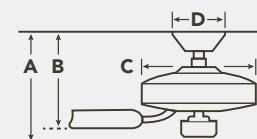

HANGING MEASUREMENTS

WITH 4.5" DOWNROD			
Fixture Drop (from ceiling)	Blade Drop (from ceiling)	Housing (width)	Ceiling Canopy (width)
A: 14.95"	B: 13.45"	C: 12.25"	D: 6.69"

AIR PERFORMANCE

AIRFLOW	POWER USAGE	AIRFLOW EFFICIENCY
8601	87	99
Cubic Ft. Per Minute on High	Watts on High (Excludes Lights)	Cubic Ft. Per Minute Per Watt