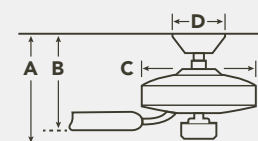

HANGING MEASUREMENTS

WITH 4.5" DOWNROD			
Fixture Drop (from ceiling)	Blade Drop (from ceiling)	Housing (width)	Ceiling Canopy (width)
A: 14.15"	B: 9.75"	C: 10.50"	D: 6.30"

AIR PERFORMANCE

AIRFLOW	POWER USAGE	AIRFLOW EFFICIENCY
4290 Cubic Ft. Per Minute on High	53 Watts on High (Excludes Lights)	82 Cubic Ft. Per Minute Per Watt