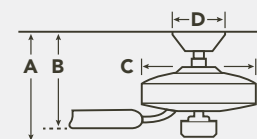

MOTOR FEATURES

- Motor Size/Type** 152mm x 18mm, AC
- Amps** 0.45 on High
- RPM** 205 on High
- Energy Star** N/A

HANGING MEASUREMENTS

WITH 4.5" DOWNROD			
Fixture Drop (from ceiling)	Blade Drop (from ceiling)	Housing (width)	Ceiling Canopy (width)
A: 14.00"	B: 10.00"	C: 7.50"	D: 6.00"