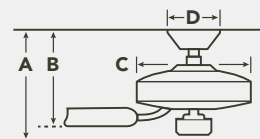

HANGING MEASUREMENTS

WITH 4" DOWNROD

Fixture Drop (from ceiling)	Blade Drop (from ceiling)	Housing (width)	Ceiling Canopy (width)
A: 13.50"	B: 10.75"	C: 12.50"	D: 6.30"

AIR PERFORMANCE

AIRFLOW	POWER USAGE	AIRFLOW EFFICIENCY
6151 Cubic Ft. Per Minute on High	65 Watts on High (Excludes Lights)	94 Cubic Ft. Per Minute Per Watt