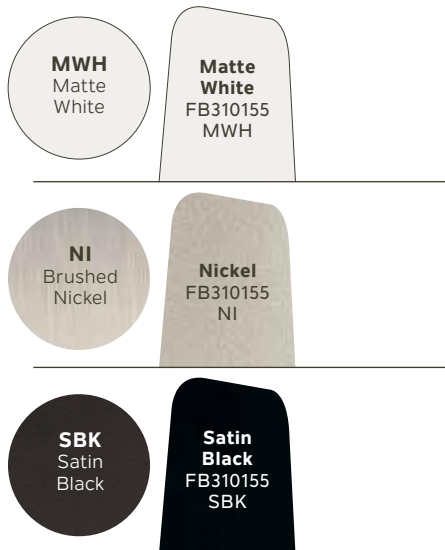

BLADE SPECS

Fan Finish   Blade Finish & Part Number
(Side 1)   (Reversible)

INCLUDED FEATURES

- **Blades (3) Included**
  - 35° Pitch
  - 60" Sweep
  - Non-Reversible
  - ABS
- **Downrods** 6" Downrod with 1" (O.D.)
- **Downlight** Integrated. 17-W Dimmable LED Platform 1,600 Lumens, 80 CRI, 3,000K CCT
- **Downlight Glass** Etched Cased Opal Glass
- **Optional Downlight** N/A
- **Uplight** N/A
- **Uplight Glass** N/A
- **Low Ceiling Adaptable** No
- **Control** Wall Control System – Full Function

INCLUDED CONTROLS

WALL CONTROL SYSTEM – FULL FUNCTION

- 3 Forward Speeds & Reverse
- Lights On/Off with Full Range Dimming
- Motor Off
- White Faceplate Included

OPTIONAL CONTROLS

337009WHTR

COOLTOUCH™ TRANSMITTER – FULL FUNCTION

See pages 306-308 for more information.

FAN FEATURES

- **Mounting Slope – Pitch** 30° or 7/12
- **Lead Wire** 78"
- **cUL Listed** Wet
- **Hanging Weight** 25.1 lbs.
- **Warranty** Limited Lifetime