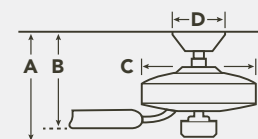

COORDINATING LIGHTING

To see the complete Westington™ Collection visit kichler.com.

HANGING MEASUREMENTS

WITH 8" DOWNROD			
Fixture Drop (from ceiling)	Blade Drop (from ceiling)	Housing (width)	Ceiling Canopy (width)
A: 19.50"	B: 13.00"	C: 16.00"	D: 6.00"