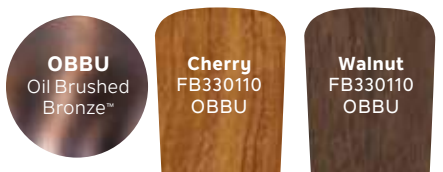

BLADE SPECS

Fan Finish   Blade Finish & Part Number
(Side 1)   (Reversible)

INCLUDED FEATURES

- **Blades (5) Included**
  - 12° Pitch
  - 50" Sweep
  - Reversible
  - Wood
- **Downrods** 4" Downrod with 1" (O.D.)
- **Downlight** Removeable. Uses (3) E-12 60-W B8 Lamps
- **Downlight Glass** Umber Etched or White Etched
- **Optional Downlight** N/A
- **Uplight** N/A
- **Uplight Glass** N/A
- **Low Ceiling Adaptable** Yes, Flush Mount Canopy Included
- **Control** Pull Chain

FAN FEATURES

- **Mounting Slope – Pitch** 30° or 7/12
- **Lead Wire** 78"
- **cUL Listed** Indoor
- **Hanging Weight** 19.7 lbs.
- **Warranty** Limited Lifetime

MOTOR FEATURES

- **Motor Size/Type** 153mm x 15mm, AC
- **Amps** 0.59 on High
- **RPM** 202 on High
- **Energy Star** N/A