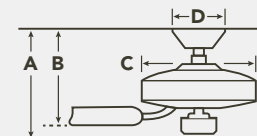

BLADE SPECS

INCLUDED FEATURES

Blades (5) Included

- 14° Pitch
- 54" Sweep
- Reversible
- Wood

Downrods 4.5" Downrod with 1" (O.D.)

Downlight Integrated. 17-W LED Platform
1,600 Lumens, 80 CRI, 3,000 CCT

Downlight Glass Etched Cased Opal Glass

Optional Downlight N/A

Uplight N/A

Uplight Glass N/A

Low Ceiling Adaptable Yes, see our
Optional Flush Mount Accessory 337008
on page 310

Control Remote Control System –
Basic

FAN FEATURES

Mounting Slope – Pitch 30° or 7/12

Lead Wire 78"

cUL Listed Indoor

Hanging Weight 24.5 lbs.

Warranty Limited Lifetime

MOTOR FEATURES

Motor Size/Type 188mm x 25mm, AC

Amps 0.65 on High

RPM 162 on High

Energy Star No

INCLUDED CONTROLS

REMOTE CONTROL SYSTEM - BASIC

- 3 Forward Speeds
- Manual Reverse
- Lights On/Off with Full Range Dimming
- Motor Off

OPTIONAL CONTROLS

370039MULTR

WALL TRANSMITTER – BASIC

See pages 306-308 for more information.

HANGING MEASUREMENTS

WITH 4.5" DOWNROD			
Fixture Drop (from ceiling)	Blade Drop (from ceiling)	Housing (width)	Ceiling Canopy (width)
A: 14.50"	B: 10.50"	C: 11.00"	D: 6.25"

AIR PERFORMANCE

AIRFLOW	POWER USAGE	AIRFLOW EFFICIENCY
5698 Cubic Ft. Per Minute on High	78 Watts on High (Excludes Lights)	73 Cubic Ft. Per Minute Per Watt