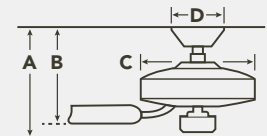

HANGING MEASUREMENTS

WITH 4" DOWNROD

Fixture Drop (from ceiling)	Blade Drop (from ceiling)	Housing (width)	Ceiling Canopy (width)
A: 17.75"	B: 10.50"	C: 11.00"	D: 5.17"

FLUSH MOUNT

Fixture Drop (from ceiling)	Blade Drop (from ceiling)	Housing (width)	Ceiling Canopy (width)
A: 14.50"	B: 7.25"	C: 11.00"	D: 5.17"