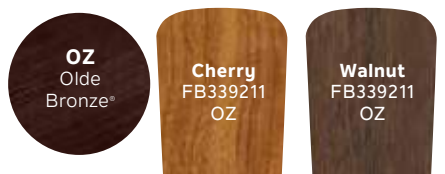

BLADE SPECS

Fan Finish   Blade Finish & Part Number
(Side 1)   (Reversible)

INCLUDED FEATURES

- **Blades (5) Included**
  - 12° Pitch
  - 52" Sweep
  - Reversible
  - Wood
- **Downrods** 4" Downrod with 1" (O.D.) Non-Threaded
- **Downlight** Removable. Uses (3) E-12 60-W B10 Lamps
- **Downlight Glass** Satin and Umber Etched, White and Umber Alabaster
- **Optional Downlight** Accessory Light Kits Available, see pages 284-296
- **Uplight** N/A
- **Uplight Glass** N/A
- **Low Ceiling Adaptable** Yes, Flush Mount Canopy Included
- **Control** Pull Chain

FAN FEATURES

- **Mounting Slope – Pitch** 22° or 4/12
- **Lead Wire** 78"
- **cUL Listed** Indoor
- **Hanging Weight** 18.61 lbs.
- **Warranty** Limited Lifetime

MOTOR FEATURES

- **Motor Size/Type** 153mm x 15mm, AC
- **Amps** 0.49 on High
- **RPM** 160 on High
- **Energy Star** N/A