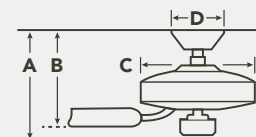

HANGING MEASUREMENTS

WITH 4" DOWNROD			
Fixture Drop (from ceiling)	Blade Drop (from ceiling)	Housing (width)	Ceiling Canopy (width)
A: 18.40"	B: 10.50"	C: 11.00"	D: 5.90"
FLUSH MOUNT			
Fixture Drop (from ceiling)	Blade Drop (from ceiling)	Housing (width)	Ceiling Canopy (width)
A: 14.90"	B: 7.00"	C: 11.00"	D: 5.90"