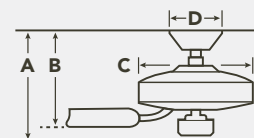

COORDINATING LIGHTING

To see the complete Hatteras Bay™ Collection visit kichler.com.

HANGING MEASUREMENTS

WITH 12" DOWNROD			
Fixture Drop (from ceiling)	Blade Drop (from ceiling)	Housing (width)	Ceiling Canopy (width)
A: 22.50"	B: 18.50"	C: 15.25"	D: 6.63"
FLUSH MOUNT			
Fixture Drop (from ceiling)	Blade Drop (from ceiling)	Housing (width)	Ceiling Canopy (width)
A: 11.25"	B: 7.25"	C: 15.25"	D: 6.63"