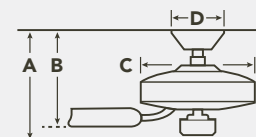

HANGING MEASUREMENTS

WITH 4" DOWNROD

Fixture Drop (from ceiling)	Blade Drop (from ceiling)	Housing (width)	Ceiling Canopy (width)
A: 19.21"	B: 11.02"	C: 11.74"	D: 5.75"

FLUSH MOUNT

Fixture Drop (from ceiling)	Blade Drop (from ceiling)	Housing (width)	Ceiling Canopy (width)
A: 15.81"	B: 7.62"	C: 11.74"	D: 5.75"