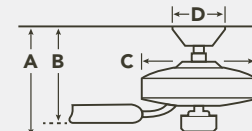

OPTIONAL SOLID WOOD BLADE SETS

371050
Weathered White Walnut Solid Wood (Sold Separately)

HANGING MEASUREMENTS

WITH 4" DOWNROD

Fixture Drop (from ceiling)	Blade Drop (from ceiling)	Housing (width)	Ceiling Canopy (width)
A: 14.02"	B: 11.28"	C: 13.78"	D: 6.30"