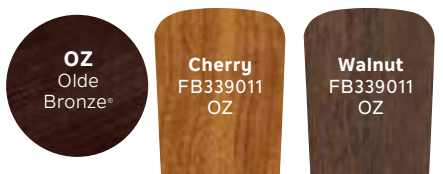

BLADE SPECS

Fan Finish   Blade Finish & Part Number
(Side 1)   (Reversible)

INCLUDED FEATURES

- **Blades (5) Included**
  - 12° Pitch
  - 52" Sweep
  - Reversible
  - Wood
- **Downrods** 4" Downrod with 1" (O.D.)
- **Downlight** N/A
- **Downlight Glass** N/A
- **Optional Downlight** Accessory Light Kits Available, see pages 284-296
- **Uplight** N/A
- **Uplight Glass** N/A
- **Low Ceiling Adaptable** Yes, Flush Mount Canopy Included
- **Control** Pull Chain

FAN FEATURES

- **Mounting Slope – Pitch** 22° or 4/12
- **Lead Wire** 78"
- **cUL Listed** Indoor
- **Hanging Weight** 17 lbs.
- **Warranty** Limited Lifetime

MOTOR FEATURES

- **Motor Size/Type** 153mm x 15mm, AC
- **Amps** 0.49 on High
- **RPM** 160 on High
- **Energy Star** N/A