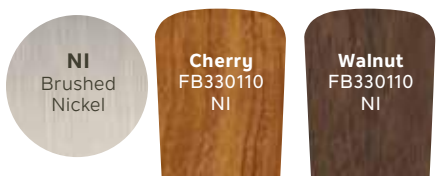

BLADE SPECS

Fan Finish   Blade Finish & Part Number
(Side 1)   (Reversible)

INCLUDED FEATURES

- **Blades (5) Included**
  - 12° Pitch
  - 50" Sweep
  - Reversible
  - Wood
- **Downrods** 4" Downrod with 1" (O.D.)
- **Downlight** Removeable. Uses (3) E-12 60-W B8 Lamps
- **Downlight Glass** Umber Etched or White Etched
- **Optional Downlight** N/A
- **Uplight** N/A
- **Uplight Glass** N/A
- **Low Ceiling Adaptable** Yes, Flush Mount Canopy Included
- **Control** Pull Chain

FAN FEATURES

- **Mounting Slope – Pitch** 30° or 7/12
- **Lead Wire** 78"
- **cUL Listed** Indoor
- **Hanging Weight** 19.7 lbs.
- **Warranty** Limited Lifetime

MOTOR FEATURES

- **Motor Size/Type** 153mm x 15mm, AC
- **Amps** 0.59 on High
- **RPM** 202 on High
- **Energy Star** N/A