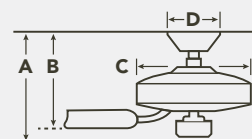

Linear Chandelier
43433CLP

Pendant
43435CLP

HANGING MEASUREMENTS

WITH 4.5" DOWNROD			
Fixture Drop (from ceiling)	Blade Drop (from ceiling)	Housing (width)	Ceiling Canopy (width)
A: 14.00"	B: 11.10"	C: 10.80"	D: 7.32"