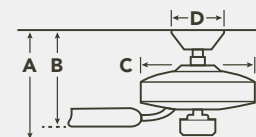

Energy Star N/A

HANGING MEASUREMENTS

WITH 4" DOWNROD

Fixture Drop (from ceiling)	Blade Drop (from ceiling)	Housing (width)	Ceiling Canopy (width)
A: 18.75"	B: 10.75"	C: 12.00"	D: 5.25"

FLUSH MOUNT

Fixture Drop (from ceiling)	Blade Drop (from ceiling)	Housing (width)	Ceiling Canopy (width)
A: 15.25"	B: 8.00"	C: 12.00"	D: 5.25"