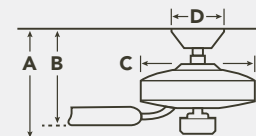

OPTIONAL CONTROLS

371075WHTR

6-SPEED DC COOLTOUCH™ TRANSMITTER

HANGING MEASUREMENTS

WITH 4.5" DOWNROD			
Fixture Drop (from ceiling)	Blade Drop (from ceiling)	Housing (width)	Ceiling Canopy (width)
A: 14.25"	B: 14.25"	C: 12.75"	D: 6.75"