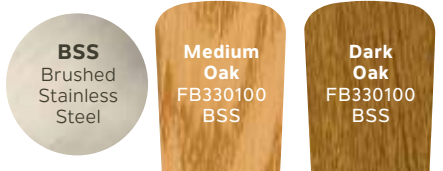

330100TZ
Tannery Bronze™ Finish
Teak Blades

330100WH
White Finish
White Blades

BLADE SPECS

Fan Finish Blade Finish & Part Number
(Side 1) (Reversible)

INCLUDED FEATURES

Blades (5) Included

- 12° Pitch
- 50" Sweep
- Reversible
- Wood