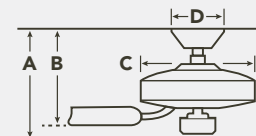

HANGING MEASUREMENTS

WITH 4.5" DOWNROD			
Fixture Drop (from ceiling)	Blade Drop (from ceiling)	Housing (width)	Ceiling Canopy (width)
A: 15.25"	B: 11.25"	C: 13.50"	D: 6.25"

AIR PERFORMANCE

AIRFLOW	POWER USAGE	AIRFLOW EFFICIENCY
6293 Cubic Ft. Per Minute on High	83 Watts on High (Excludes Lights)	76 Cubic Ft. Per Minute Per Watt