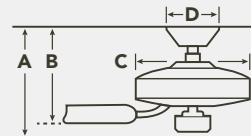

HANGING MEASUREMENTS

WITH 8" DOWNROD			
Fixture Drop (from ceiling)	Blade Drop (from ceiling)	Housing (width)	Ceiling Canopy (width)
A: 15.00"	B: 12.25"	C: 7.50"	D: 5.25"

AIR PERFORMANCE

AIRFLOW	POWER USAGE	AIRFLOW EFFICIENCY
10,642	95	112
Cubic Ft. Per Minute on High	Watts on High (Excludes Lights)	Cubic Ft. Per Minute Per Watt