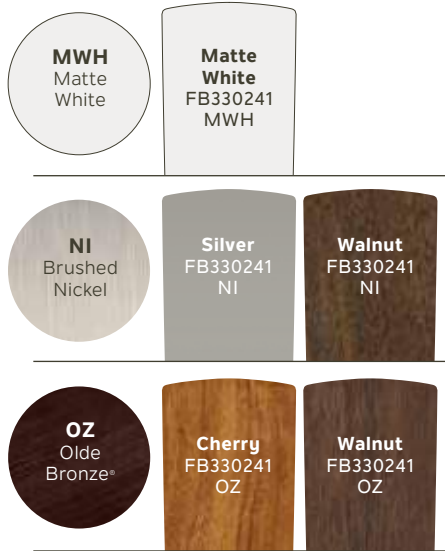

Shown: 330241MWH Matte White Finish with Matte White Blades

42" Bowen™

330241NI
Brushed Nickel Finish
Walnut Blades

330241OZ
Olde Bronze® Finish
Cherry Blades

BLADE SPECS

Fan Finish Blade Finish & Part Number
(Side 1) (Reversible)