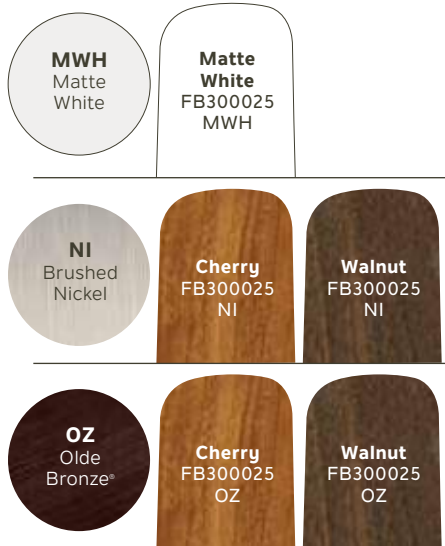

BLADE SPECS

Fan Finish   Blade Finish & Part Number
(Side 1)   (Reversible)

INCLUDED FEATURES

Blades (3) Included

- 14° Pitch
- 60" Sweep
- Reversible
- Wood Veneer

Downrods 4.5" Downrod with 1" (O.D.)

Downlight Integrated. 17-W Dimmable LED Platform. 1,600 Lumens, 80 CRI, 3,000K CCT

Downlight Glass Etched Cased Opal Glass

Optional Downlight N/A

Uplight 10-W Dimmable LED Platform. 850 Lumens, 80 CRI, 3,000K CCT

Uplight Glass Etched Cased Opal Glass

Low Ceiling Adaptable No

Control Wall Control System – Limited Function

FAN FEATURES

Mounting Slope – Pitch 30° or 7/12

Lead Wire 78"

cUL Listed Indoor

Hanging Weight 30.4 lbs.

Warranty Limited Lifetime

MOTOR FEATURES

Motor Size/Type 188mm x 25mm, AC

Amps 0.69 on High

RPM 148 on High

Energy Star No

INCLUDED CONTROLS

WALL CONTROL SYSTEM – LIMITED FUNCTION

- 3 Forward Speeds, Manual Reverse
- Lights On/Off with Full Range Dimming
- Motor Off
- White Faceplate Included

OPTIONAL CONTROLS

337009WHTR

Please Note: The reverse button will not be functional on this control due to the manual reverse functionality of this fan.

COOLTOUCH™ TRANSMITTER – FULL FUNCTION

See pages 306-308 for more information.

HANGING MEASUREMENTS

WITH 4.5" DOWNROD			
Fixture Drop (from ceiling)	Blade Drop (from ceiling)	Housing (width)	Ceiling Canopy (width)
A: 15.25"	B: 11.25"	C: 13.50"	D: 6.25"

AIR PERFORMANCE

AIRFLOW	POWER USAGE	AIRFLOW EFFICIENCY
6293 Cubic Ft. Per Minute on High	83 Watts on High (Excludes Lights)	76 Cubic Ft. Per Minute Per Watt