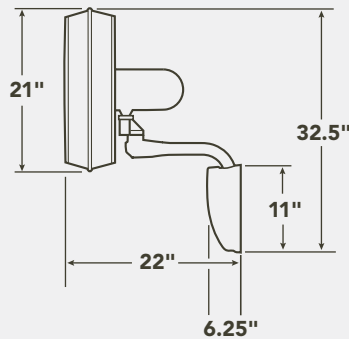

HANGING MEASUREMENTS

Overall Fan Dimensions

Wall Bracket Dimensions

Wet rated oscillating wall fan with 3 speed pull chain control.