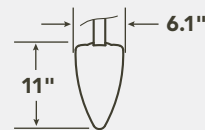

Wall Bracket Dimensions