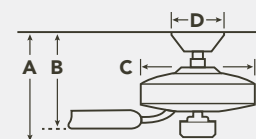

HANGING MEASUREMENTS

WITH 4" DOWNROD			
Fixture Drop (from ceiling)	Blade Drop (from ceiling)	Housing (width)	Ceiling Canopy (width)
A: 18.40"	B: 10.50"	C: 11.75"	D: 5.90"
FLUSH MOUNT			
Fixture Drop (from ceiling)	Blade Drop (from ceiling)	Housing (width)	Ceiling Canopy (width)
A: 14.90"	B: 7.00"	C: 11.75"	D: 5.90"