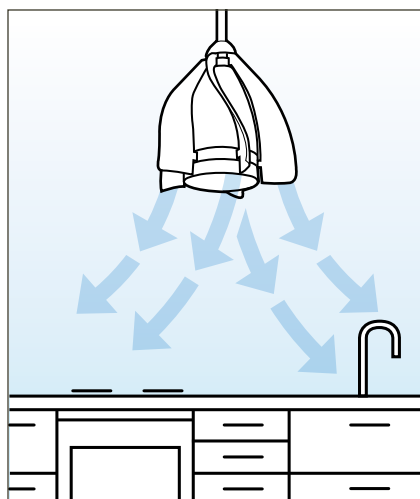

Terna's contoured blade design produces a unique outward airflow pattern to cool a wider area.

INCLUDED FEATURES

Blades (5) Included

- Variable
- 15" Sweep
- Non-Reversible
- Polycarbonate

Downrods 4.5" Downrod with 1" (O.D.)