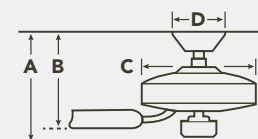

HANGING MEASUREMENTS

WITH 4.5" DOWNROD			
Fixture Drop (from ceiling)	Blade Drop (from ceiling)	Housing (width)	Ceiling Canopy (width)
A: 14.00"	B: 12.00"	C: 12.60"	D: 6.70"

AIR PERFORMANCE

AIRFLOW	POWER USAGE	AIRFLOW EFFICIENCY
5283 Cubic Ft. Per Minute on High	69 Watts on High (Excludes Lights)	77 Cubic Ft. Per Minute Per Watt