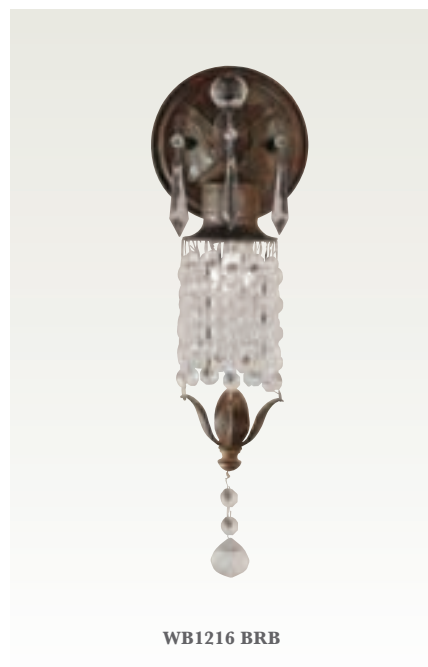

6-light chandelier

F1902/6 MBZ
H: 30" D: 25"
(6) 60W Candelabra

duo-mount chandelier

F1904/4 MBZ
H: 22" D: 17"
Semi-Flushmount H: 20.75"
(4) 60W Candelabra

wall sconce

WB1228 MBZ
H: 15.75" W: 30" E: 5"
(6) 60W Candelabra

Maison de Ville
collection

6-light chandelier

F1883/6 BRB
H: 31" D: 27.75"
(6) 60W Candelabra

finish

British
Bronze

Prismatic
Glass Crystal

F1882/5 BRB

F1880/3 BRB

F1881/4 BRB

WB1216 BRB

F1879/1 BRB

WB1218 BRB

duo-mount chandelier

F1882/5 BRB
H: 22.5" D: 16"
Semi-Flush Mount H: 23"
(5) 60W Candelabra

duo-mount mini chandelier

F1881/4 BRB
H: 18.25" D: 12.5"
Semi-Flush Mount H: 18.75"
(4) 60W Candelabra