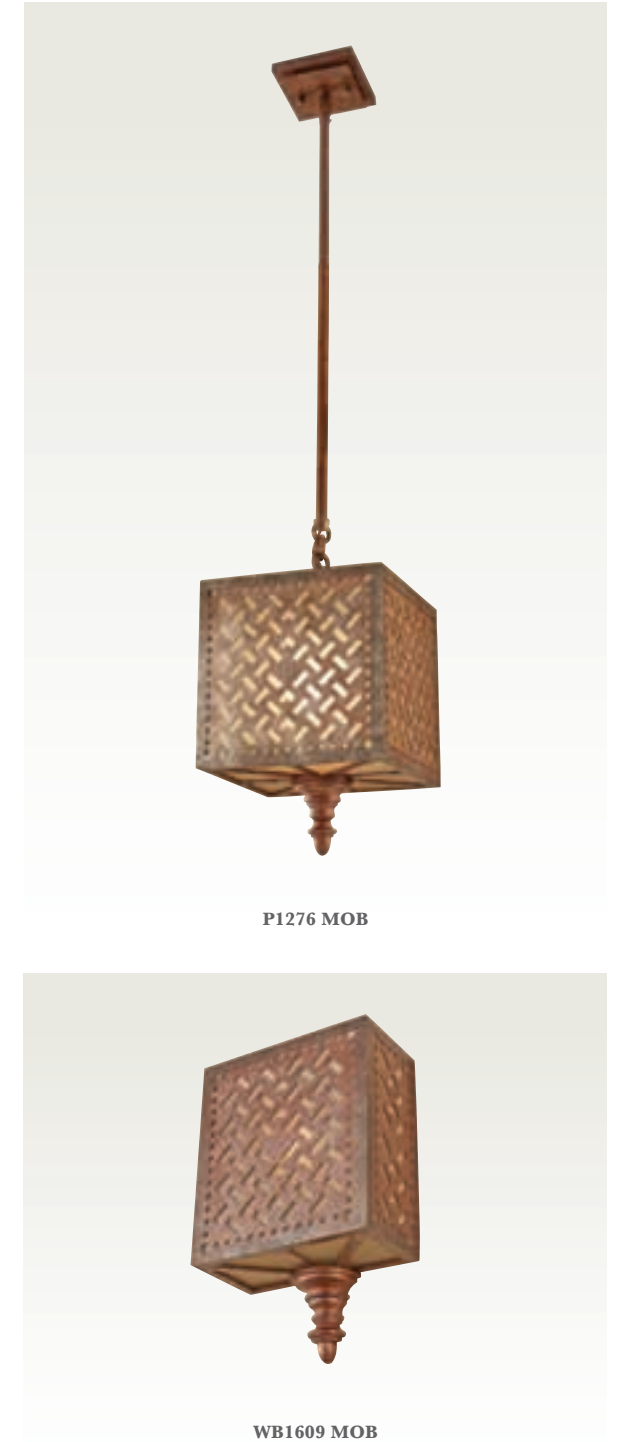

finish

featuring

Moroccan
Bronze

Champagne
Glass Diffuser

island chandelier

F2904/4 MOB

H: 18.75" L: 32.25" W: 11.875"

Adj H: 22.125"-76.125"

(8) 12" stems & (2) 6" stem

(4) 100W Medium

pendant chandelier

F2905/3 MOB

H: 18.5" D: 19.125"

Adj H: 21.325"-75.375"

(4) 12" stems & (1) 6" stem

(3) 100W Medium

mini-pendant

P1276 MOB

H: 16.75" W: 9.125" Square

Adj H: 19.75"-61.75"

(3) 12" stems & (1) 6" stem

(1) 100W Medium

wall sconce

WB1609 MOB

H: 12.625" W: 8" E: 4"

(1) 60W Candelabra