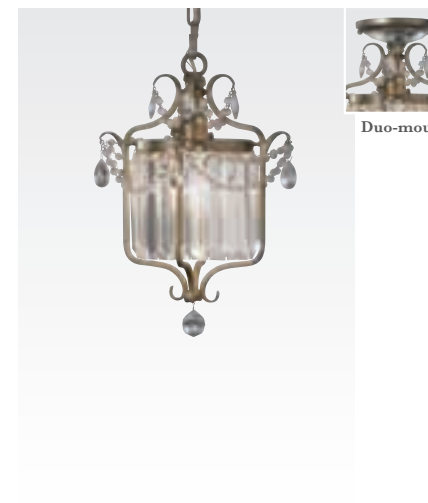

F2226/3 ATB
H: 21.5" D: 14"
Semi-Flush Mount H: 22"
(3) 60W Candelabra
Polished Multi-Faceted Glass Crystal

F2473/1 GS
H: 13" D: 7.5625"
Semi-Flush Mount H: 12.875"
(1) 100W Medium
Hand Polished Crystal