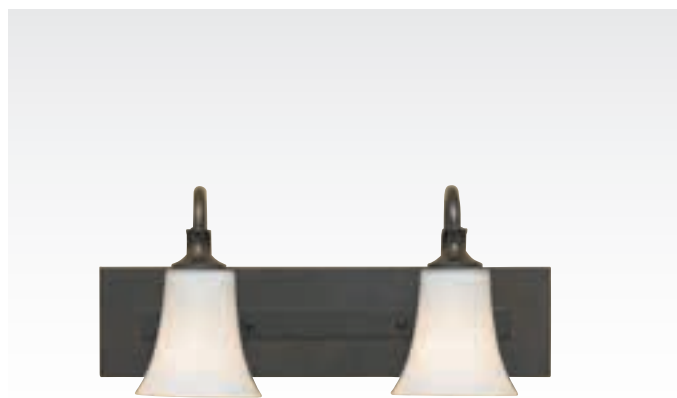

Barrington collection

Barrington continued

See the complete Barrington collection: Pg. 56

vanity sconce

VS12701 ORB
H: 16" W: 5" E: 6.75"
(1) 100W Medium
💧

2-light vanity

VS12702 ORB
H: 8.5" L: 18" E: 6.5"
(2) 100W Medium
💧

3-light vanity

VS12703 ORB
H: 8.5" L: 24" E: 6.5"
(3) 100W Medium
💧

4-light vanity

VS12704 ORB
H: 8.5" L: 37" E: 6.5"
(4) 100W Medium
💧

vanity sconce

VS12701 BS
H: 16" W: 5" E: 6.75"
(1) 100W Medium
💧

2-light vanity

VS12702 BS
H: 8.5" L: 18" E: 6.5"
(2) 100W Medium
💧

3-light vanity

VS12703 BS
H: 8.5" L: 24" E: 6.5"
(3) 100W Medium
💧

4-light vanity

VS12704 BS
H: 8.5" L: 37" E: 6.5"
(4) 100W Medium
💧