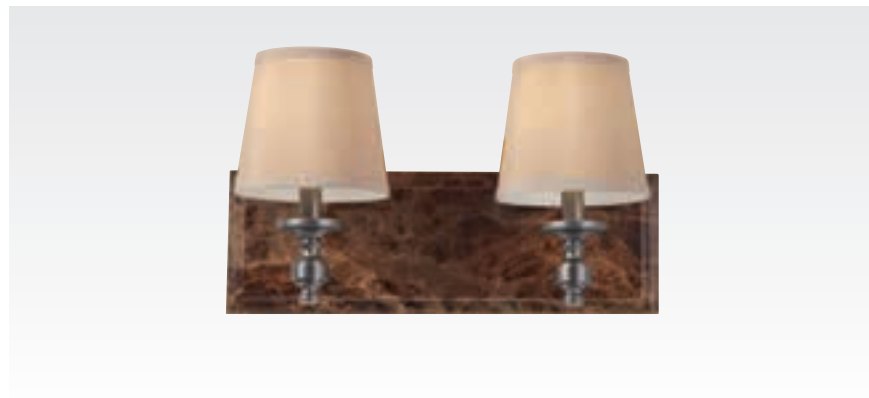

VS34002-PORB