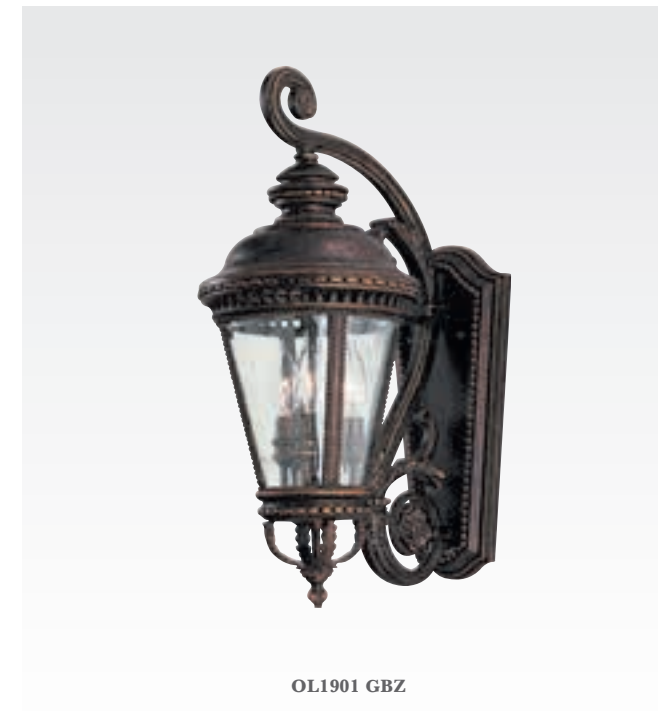

OL1904 GBZ

OL1901 GBZ