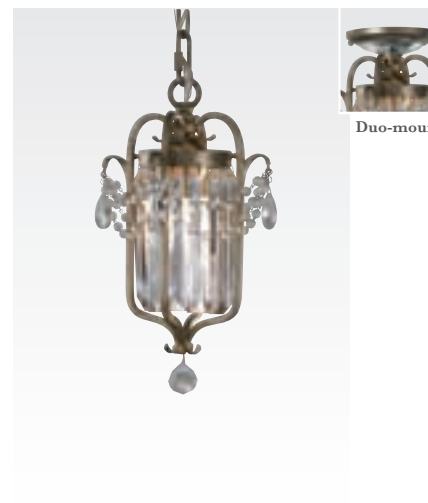

F1880/3 BRB
H: 14.25" D: 11"
Semi-Flush Mount H: 14.75"
(3) 60W Candelabra
Prismatic Glass Crystal

F2474/1 GS
H: 14.625" D: 10.5"
Semi-Flush Mount H: 14.625"
(1) 100W Medium
Hand Polished Crystal