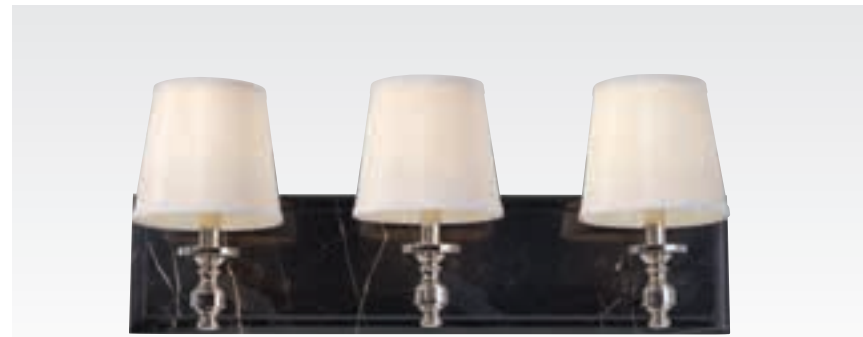

Pier Mount WOBZ
FINISH: Woodland Bronze
Die Cast Aluminum
H: 3 1/2" W: 6" Square

Pier Mount WP
FINISH: Weathered Patina
Die Cast Aluminum
H: 3 1/2" W: 6" Square

Bath

VS34001-PN

VS34002-PN

VS34003-PN

VS34004-PN