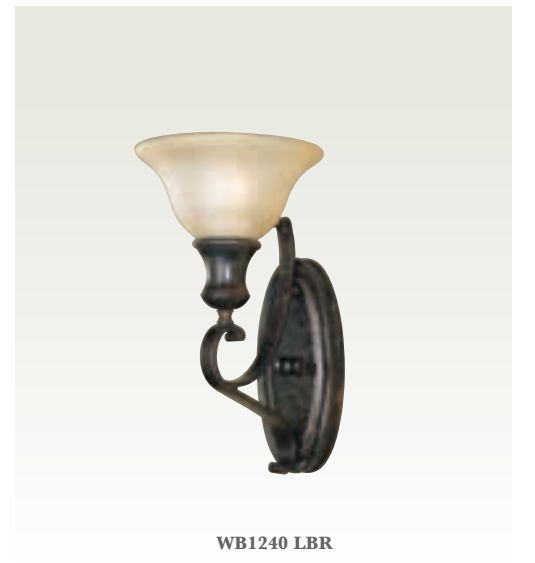

VS10702-BS

VS10703-BS

VS10705-BS

VS10706-BS

VS9202-LBR

WB1240 LBR

VS9203-LBR

Featuring: Liberty Bronze & Frosted Amber Glass