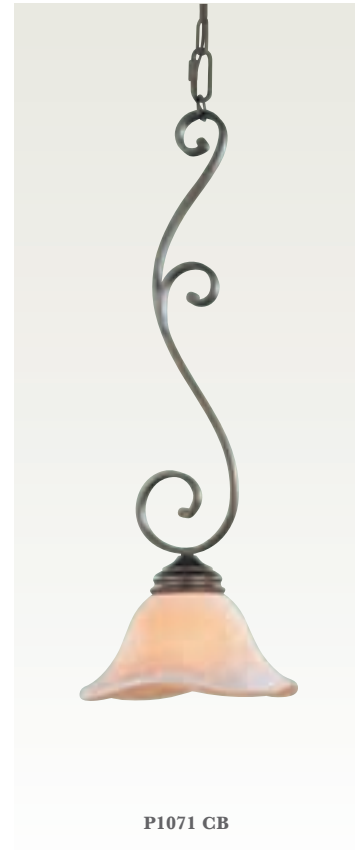

wall sconce
WB1237 BRB
H: 9.5" W: 6" E: 3.5"
(1) 60W Candelabra

wall sconce
WB1236 BRB
H: 8.25" W: 13" E: 5.25"
(1) 100W Medium

Corinthian
Bronze

Scalloped
Champagne Scavo

5-light chandelier
F1839/5 CB
H: 26.5" D: 24"
(5) 60W Candelabra