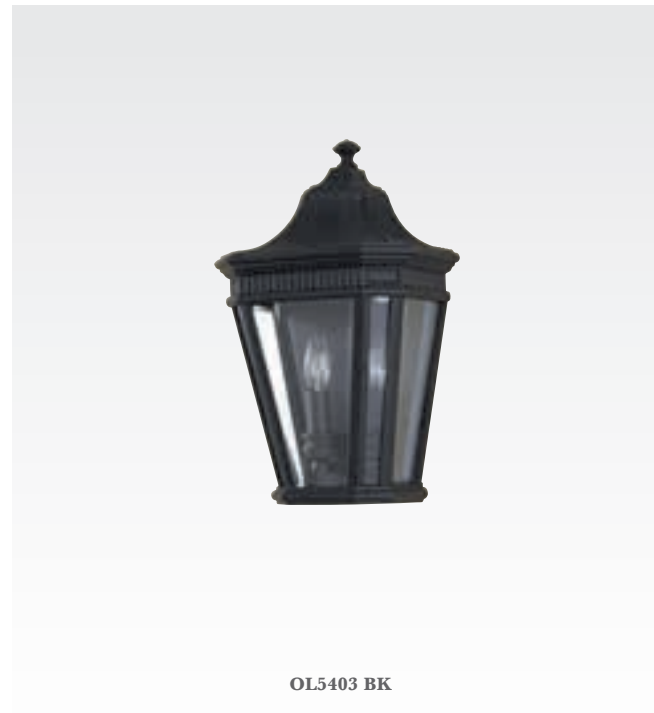

OL5401 BK

OL5403 BK

wall lantern

OL5402 BK

H: 23 3/4" W: 9 1/2" E: 11 5/8"
Backplate: 13 3/8" x 5 1/8" Irregular
Mount-Top: 10 1/2"
(3) 60W Candelabra
Die Cast Aluminum

wall lantern

OL5401 BK

H: 20 1/2" W: 8 5/8" E: 11 5/8"
Backplate: 10 3/4" x 5 1/8" Irregular
Mount-Top: 8 1/2"
(2) 60W Candelabra
Die Cast Aluminum

wall lantern

OL5400 BK

H: 11 1/2" W: 6 1/2" E: 7 3/4"
Backplate: 8 1/8" x 5 1/8" Irregular
Mount-Top: 3 1/2"
(1) 100W Medium
Die Cast Aluminum

pocket wall lantern

OL5403 BK

H: 16" W: 9 1/2" E: 6"
Backplate: 14" x 8 13/16" Irregular
Mount-Top: 9 1/2"
(2) 60W Candelabra
Die Cast Aluminum