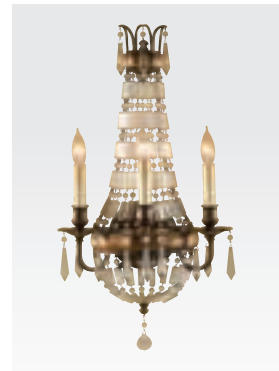

WB1445 OBZ/BRB
H: 23.125" W: 12.75" E: 7.625"
(3) 60W Candelabra
Antique Quartz Crystal