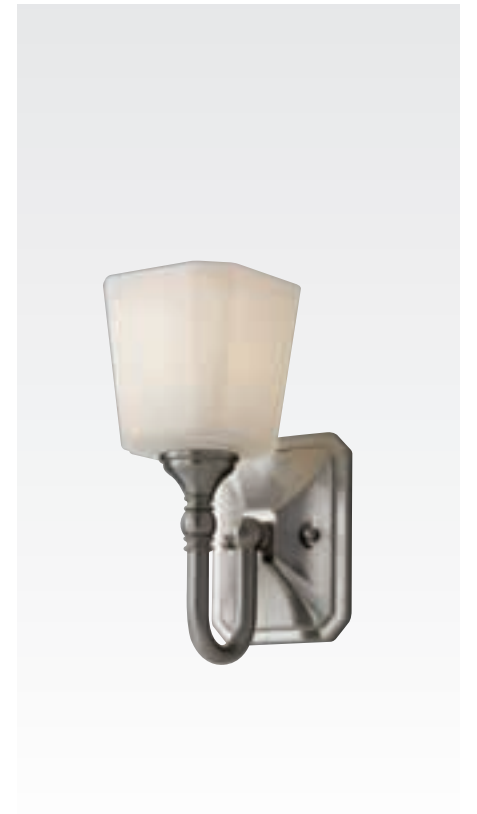

VS19701-BS