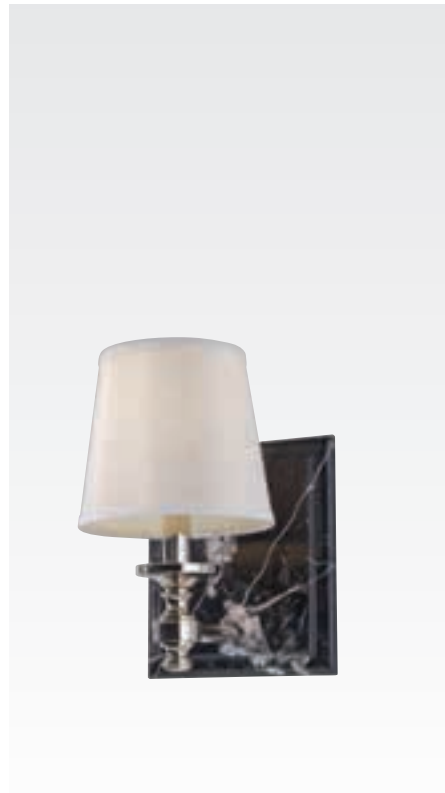

VS34001-PN