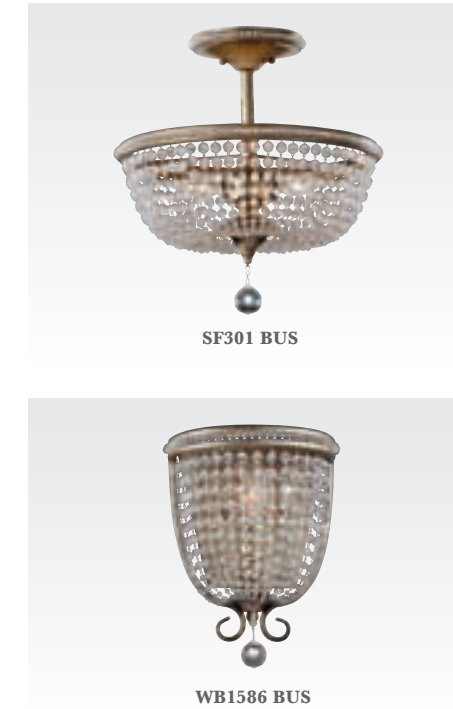

SF301 BUS

WB1586 BUS