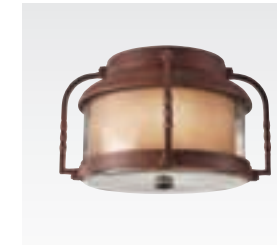

FM272 BS
H: 5.25" D: 14.5"
(2) 60W Medium

FM271 BS
H: 4" D: 10"
(1) 75W Medium

OL9113 OLC
H: 6.125" D: 11.75"
(2) 60W Medium

OL9313 GBZ
H: 9.125" W: 12.5"
(1) 100W Medium

OLPL7413 GBZ
H: 9.125" W: 12.5"
(1) 13W GU-24 CFL (Included)