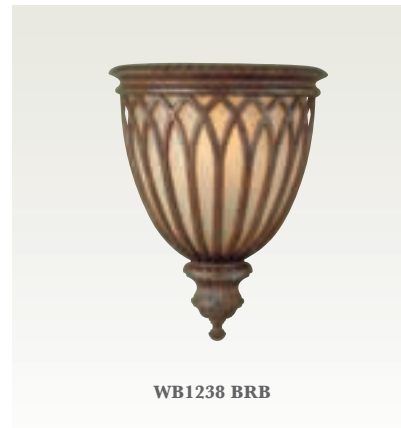

WB1238 BRB

finish glass

British Bronze Excavation

12-light chandelier
F1918/12+1 BRB
H: 54.25" D: 47.25"
(12) 60W Medium
(1) 100W Medium

semi-flushmount
SF193 BRB
H: 14.25" D: 18.75"
(2) 100W Medium

flushmount
FM232 BRB
H: 7.75" D: 17.5"
(2) 60W Medium

wall sconce
WB1238 BRB
H: 13.5" W: 11" E: 6"
(1) 100W Medium

uplight
F2112/3 BRB
H: 28.5" D: 22"
(3) 100W Medium

7-light chandelier
F1919/6+1 BRB
H: 36.5" D: 36"
(6) 60W Medium
(1) 100W Medium

wall sconce
WB1237 BRB
H: 9.5" W: 6" E: 3.5"
(1) 60W Candelabra

wall sconce
WB1236 BRB
H: 8.25" W: 13" E: 5.25"
(1) 100W Medium