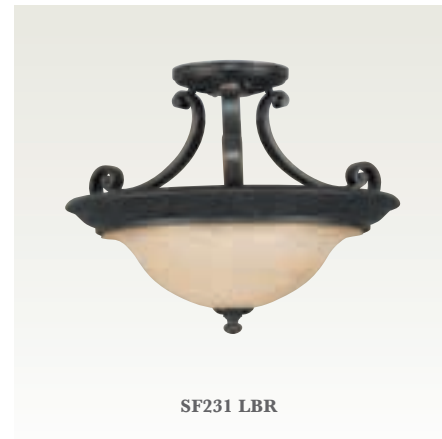

F2187/6 LBR

SF231 LBR