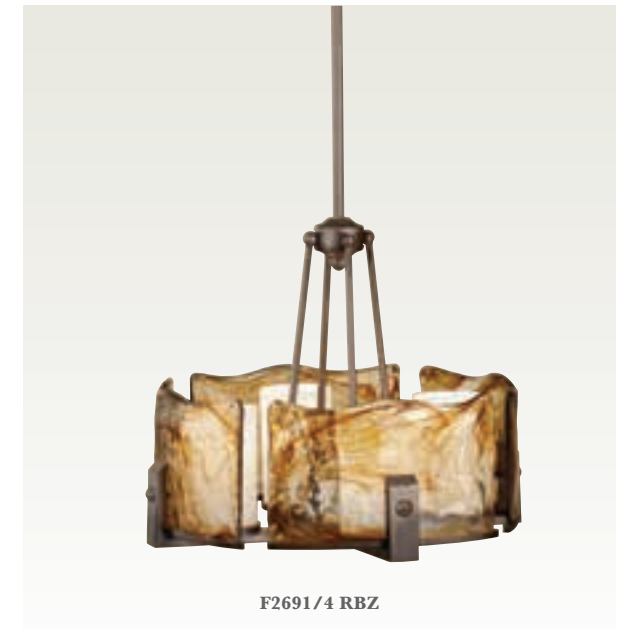

P1230 RBZ

F2691/4 RBZ