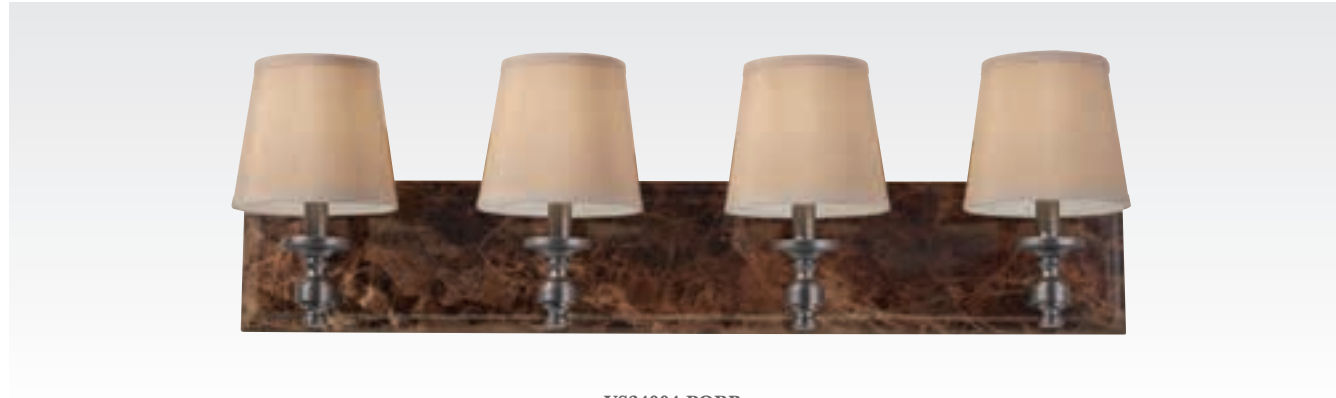

VS34004-PORB

Featuring: Plated Oil Rubbed Bronze & Brown Marble Backplate

1-light vanity
VS34001-PORB
H: 10.25" W: 7" E: 8.25"
(1) 60W Candelabra
💧

2-light vanity
VS34002-PORB
H: 10.25" L: 18" E: 8.25"
(2) 60W Candelabra
💧

3-light vanity
VS34003-PORB
H: 10.25" L: 25.75" E: 8.25"
(3) 60W Candelabra
💧

4-light vanity
VS34004-PORB
H: 10.25" L: 34.75" E: 8.25"
(4) 60W Candelabra
💧