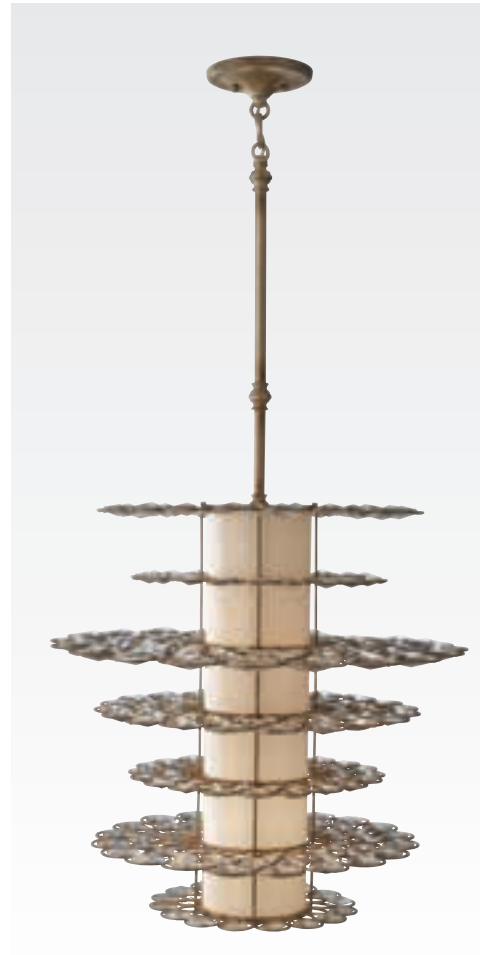

Adj H: 14.125"-56.125"

(4) 12" stems & (1) 6" stem

(6) 100W Medium

finish

featuring

Burnished Silver Sunflower shaped Bauhinia Crystal

F2569/3 BUS

P1275 BUS