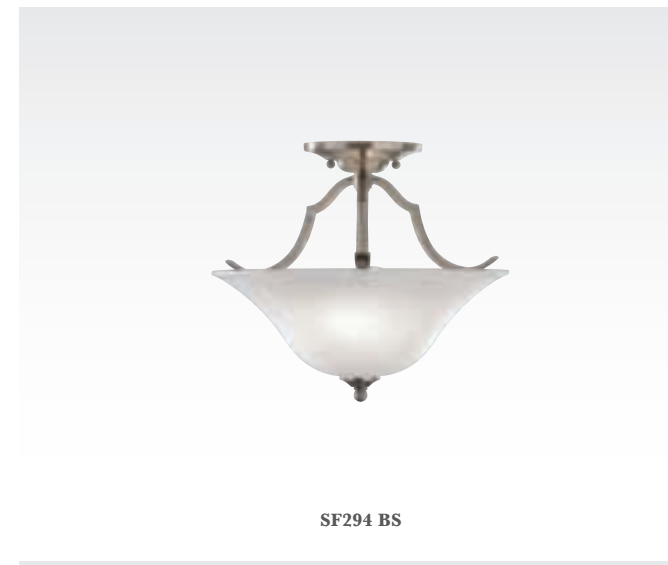

finish glass

Brushed Steel Opal Etched

F2648/5 BS

F2649/3 BS

F2653/3 BS

F2647/3 BS

5-light chandelier

F2648/5 BS
H: 20.125" D: 23.25"
8' of wire
6' of chain
(5) 100W Medium

mini-chandelier

F2649/3 BS
H: 18.875" D: 20.375"
8' of wire
6' of chain
(3) 100W Medium

uplight

F2653/3 BS
H: 27.375" D: 19.625"
8' of wire
6' of chain
(3) 100W Medium

3-light chandelier

F2647/3 BS
H: 19.125" D: 23.125"
8' of wire
6' of chain
(3) 100W Medium