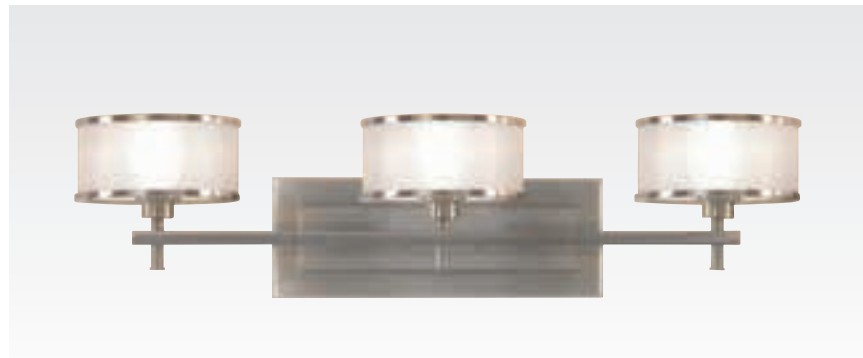

VS13702-BS

VS13703-BS