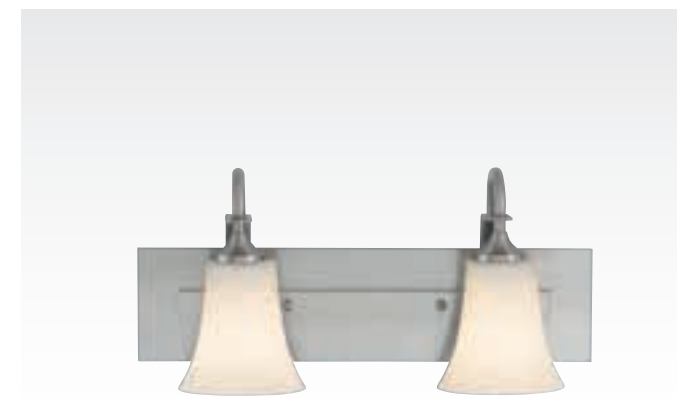

Barrington collection

Barrington continued

See the complete Barrington collection: Pg. 56

vanity sconce

VS12701 ORB
H: 16" W: 5" E: 6.75"
(1) 100W Medium
💧

2-light vanity

VS12702 ORB
H: 8.5" L: 18" E: 6.5"
(2) 100W Medium
💧

3-light vanity

VS12703 ORB
H: 8.5" L: 24" E: 6.5"
(3) 100W Medium
💧

4-light vanity

VS12704 ORB
H: 8.5" L: 37" E: 6.5"
(4) 100W Medium
💧

vanity sconce

VS12701 BS
H: 16" W: 5" E: 6.75"
(1) 100W Medium
💧

2-light vanity

VS12702 BS
H: 8.5" L: 18" E: 6.5"
(2) 100W Medium
💧

3-light vanity

VS12703 BS
H: 8.5" L: 24" E: 6.5"
(3) 100W Medium
💧

4-light vanity

VS12704 BS
H: 8.5" L: 37" E: 6.5"
(4) 100W Medium
💧