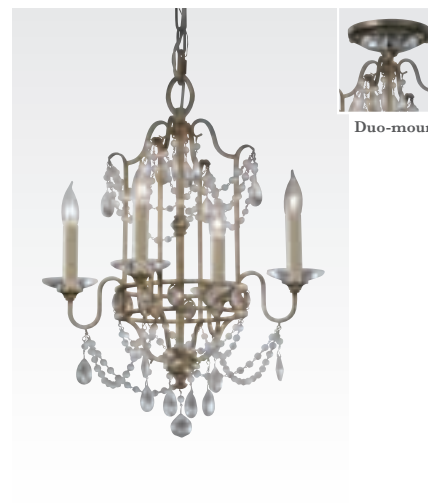

F2806/3 RI
H: 21.375" D: 18.375"
(3) 60W Candelabra
Chocolate Truffle Crystal

F2662/3 HTBZ
H: 15.5" D: 16.125"
(3) 60W Candelabra
Glass Crystal Beads & Natural Shells

F2637/4 GIS
H: 23.75" D: 17.375"
(4) 60W Candelabra
Hand Polished Champagne Crystal