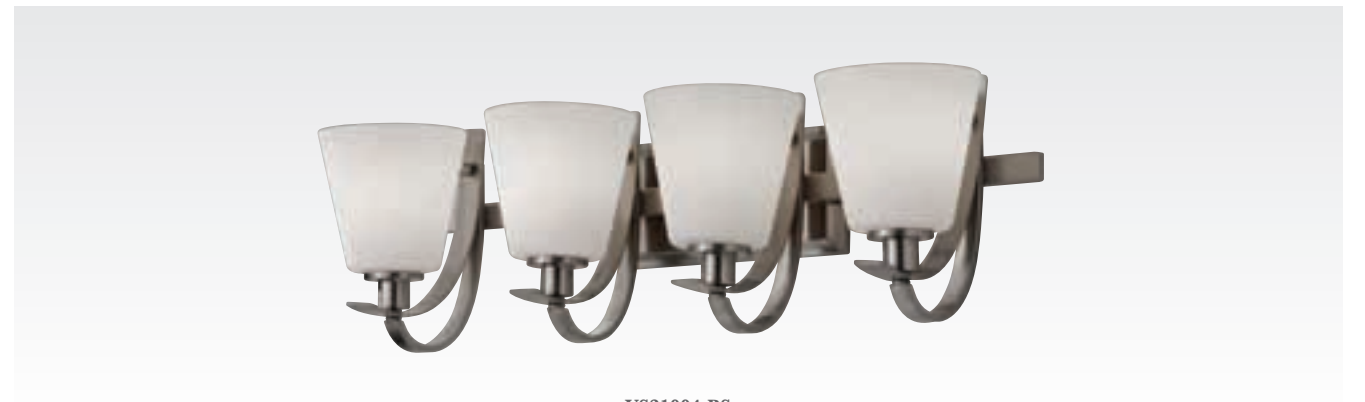

VS21004-BS

See the complete Spectra collection: Pg. 18

1-light vanity

VS17401-HTBZ

H: 4.625" W: 8.75" E: 7"

(1) 100W Medium

2-light vanity

VS17402-HTBZ

H: 8.625" L: 14" E: 7"

(2) 100W Medium

3-light vanity

VS17403-HTBZ

H: 9.375" L: 18" E: 7"

(3) 100W Medium

4-light vanity

VS17404-HTBZ

H: 9.25" L: 24" E: 7"

(4) 100W Medium

2-light vanity

VS21002-BS

H: 8.5" L: 13.125" E: 8.25"

(2) 100W Medium

3-light vanity

VS21003-BS

H: 8.5" L: 19.75" E: 8.25"

(3) 100W Medium

wall sconce

WB1581 BS

H: 10" W: 5.25" E: 7.875"

(1) 100W Medium

4-light vanity

VS21004-BS

H: 8.5" L: 27" E: 8.25"

(4) 100W Medium