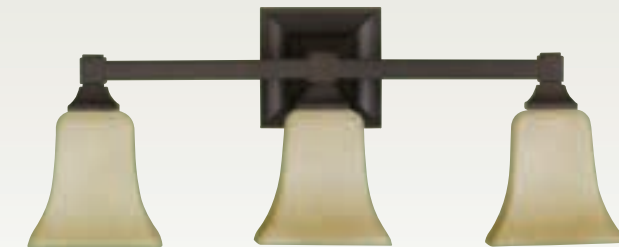

VS12403-ORB