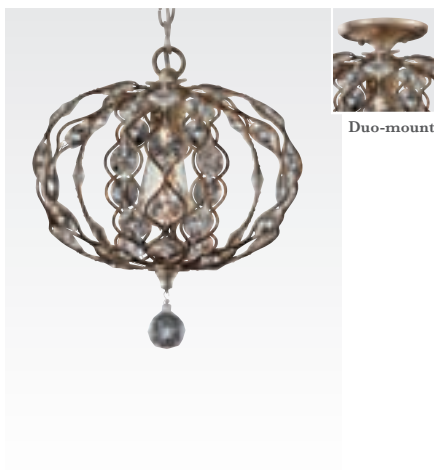

F2742/1 BUS
H: 13.75" D: 12.625"
Semi-Flush Mount H: 13.5"
5' Chain Included
(1) 100W Medium
Sunflower Shaped Bauhinia Crystal