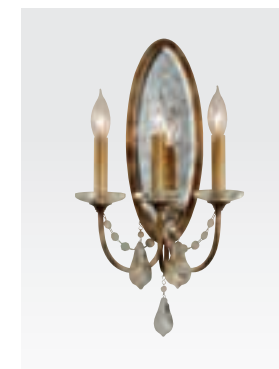

WB1543 OBZ
H: 19" W: 10.5" E: 5"
(3) 60W Candelabra
Clear Cut Polished Crystal
☰