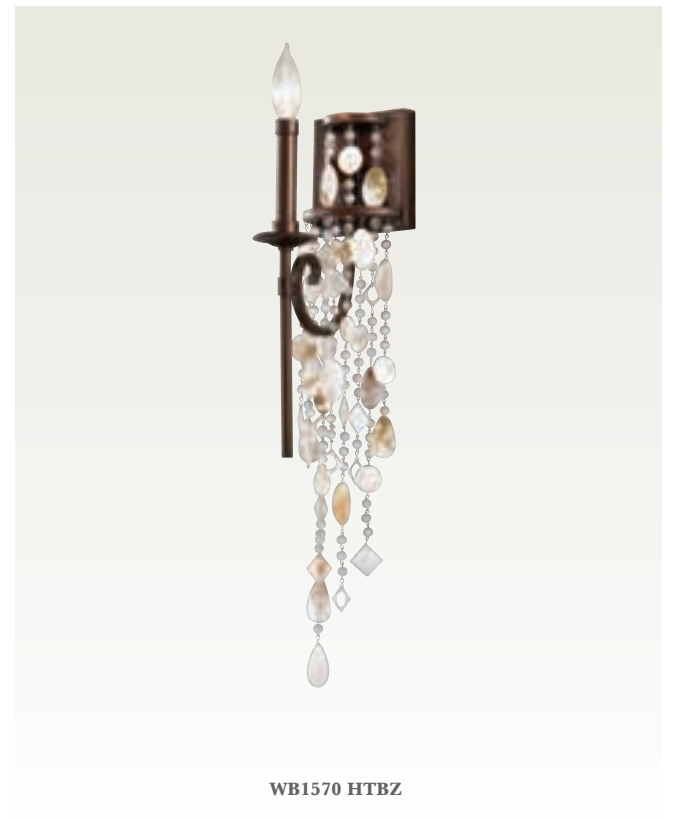

wall sconce
WB1570 HTBZ
H: 17" W: 5" E: 7.375"
(1) 60W Candelabra