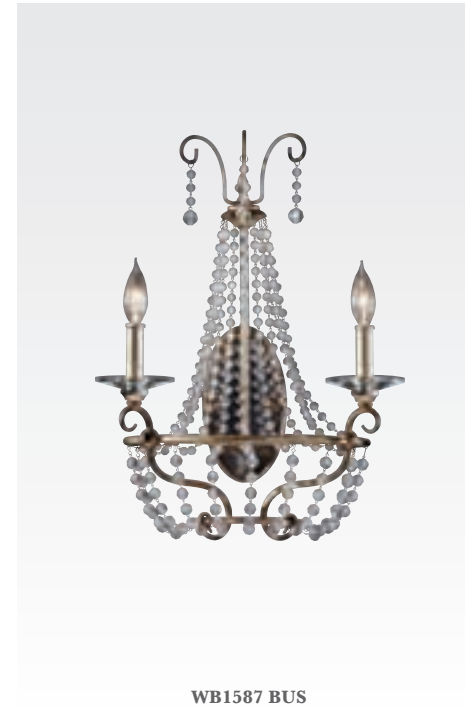

WB1587 BUS

finish

featuring

Burnished
Silver

Clear Cut Crystal

6-light chandelier

F2708/6 BUS

H: 28.75" D: 30.25"
(6) 60W Candelabra

3-light chandelier

F2743/3 BUS

H: 26.375" D: 18"
(3) 60W Candelabra

4-light chandelier

F2710/4 BUS

H: 22.25" D: 22.375"
(4) 60W Candelabra

wall sconce

WB1587 BUS

H: 20.375" W: 15.375" E: 6.5"
(2) 60W Candelabra

semi-flushmount

SF301 BUS

H: 16" D: 15.5"
(3) 60W Candelabra

wall sconce

WB1586 BUS

H: 10.625" W: 8.375" E: 4.75"
(1) 60W Candelabra

mini-chandelier

F2709/1 BUS

H: 18.5" D: 9.875"
(1) 100W Medium