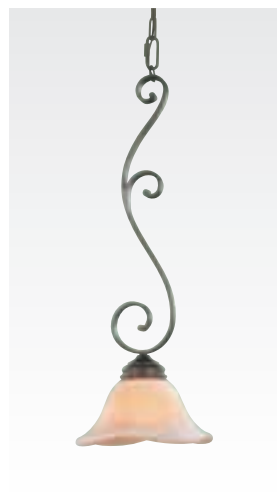

P1071 CB
H: 26" D: 9.5"
5' chain included
(1) 100W Medium