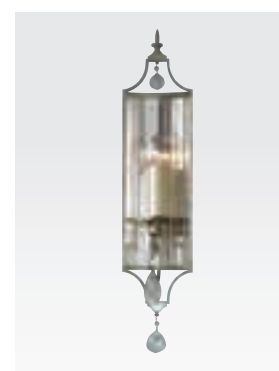

WB1447 GS
H: 26.125" L: 5.5" E: 4.625"
(1) 60W Candelabra
Hand Polished Crystal
☰