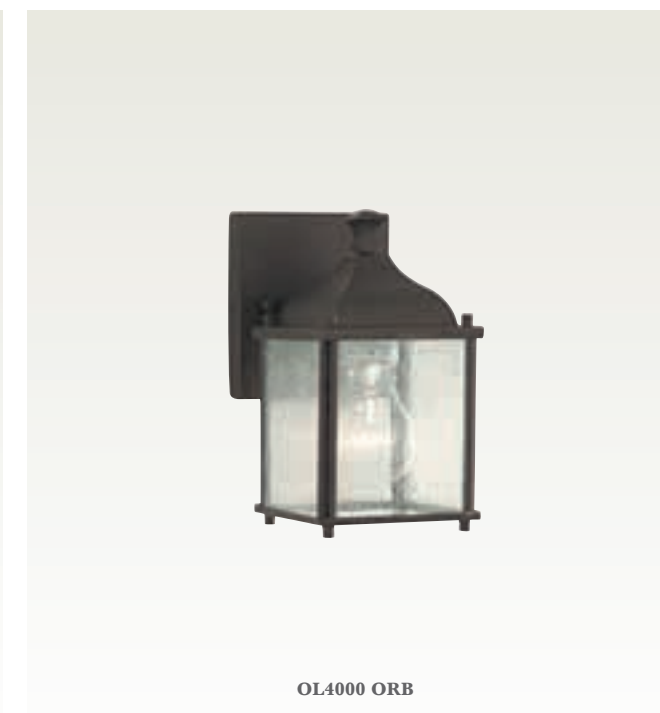

OL4002 ORB

OL4000 ORB

Post & Pier Mount available in Oil Rubbed Bronze (ORB) finish.

finish glass

Oil Rubbed Bronze Clear Seeded

post/pier lantern

OL4007 ORB
H: 22 1/2" W: 9 1/2" E: 9 1/2"
(1) 150W Medium

hanging lantern

OL4011 ORB
H: 16 3/4" W: 8 1/2" E: 8 1/2"
Canopy: 6" Square
15' of wire
5' of chain
(1) 150W Medium

wall lantern

OL4003 ORB
H: 18 1/2" W: 9 1/2" E: 10 1/2"
Backplate: 4 1/2" x 6" Rect.
(1) 150W Medium

wall lantern

OL4002 ORB
H: 16" W: 8" E: 8 3/4"
Backplate: 4 1/2" x 6" Rect.
(1) 150W Medium

wall lantern

OL4001 ORB
H: 11 3/4" W: 6" E: 6 3/4"
Backplate: 4 1/2" x 6 3/4" Rect.
(1) 60W Medium

wall lantern

OL4000 ORB
H: 8 1/4" W: 4 1/2" E: 6"
Backplate: 4 1/2" x 5" Rect.
(1) 60W Medium

home solutions home solutions home solutions

home solutions home solutions home solutions

Terrace
continued