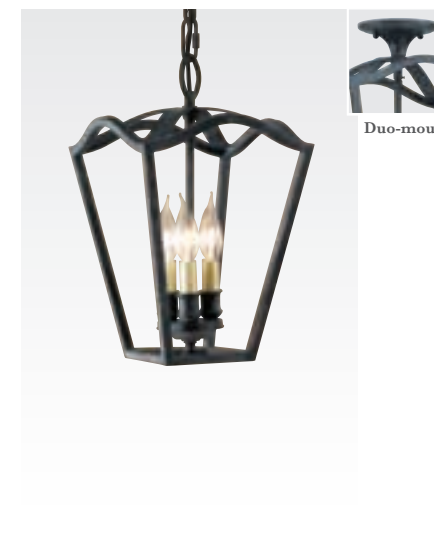

F2324/3 AF
H: 15.25" L: 10" W: 10"
Semi-Flush Mount H: 15.75"
(3) 60W Candelabra