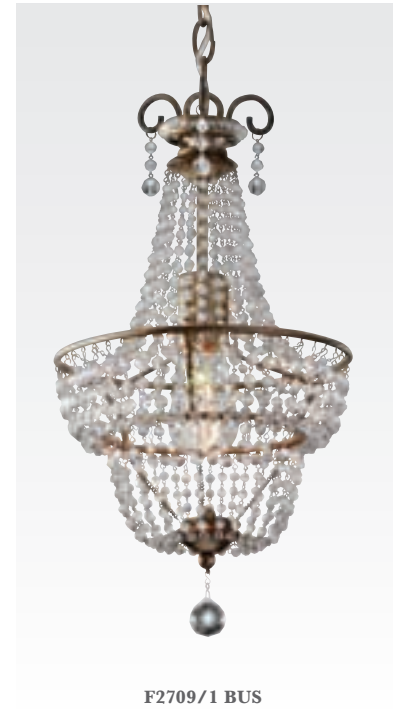

F2709/1 BUS

finish

featuring

Burnished
Silver

Clear Cut Crystal

6-light chandelier

F2708/6 BUS

H: 28.75" D: 30.25"
(6) 60W Candelabra

3-light chandelier

F2743/3 BUS

H: 26.375" D: 18"
(3) 60W Candelabra

4-light chandelier

F2710/4 BUS

H: 22.25" D: 22.375"
(4) 60W Candelabra

wall sconce

WB1587 BUS

H: 20.375" W: 15.375" E: 6.5"
(2) 60W Candelabra

semi-flushmount

SF301 BUS

H: 16" D: 15.5"
(3) 60W Candelabra

wall sconce

WB1586 BUS

H: 10.625" W: 8.375" E: 4.75"
(1) 60W Candelabra

mini-chandelier

F2709/1 BUS

H: 18.5" D: 9.875"
(1) 100W Medium