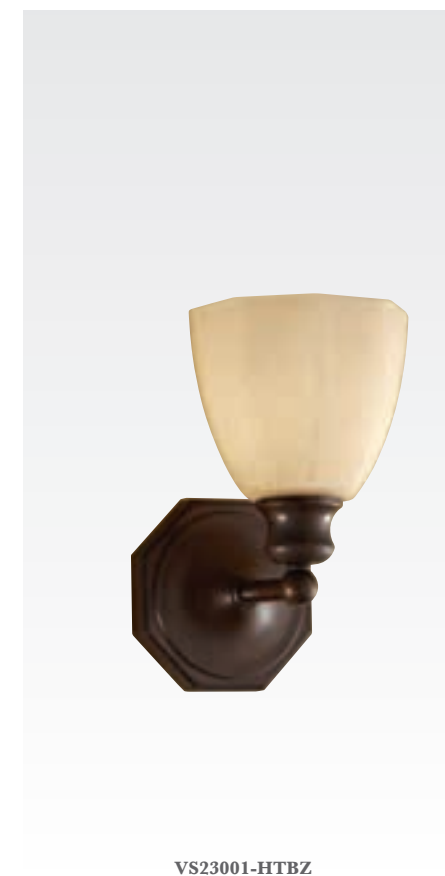

VS23002-HTBZ

VS23003-HTBZ

VS23001-HTBZ

VS23004-HTBZ

Featuring: Heritage Bronze & Cream Etched Glass

2-light vanity

VS23002-HTBZ
H: 9.375" L: 15.125" E: 7.25"
(2) 100W Medium
💧

3-light vanity