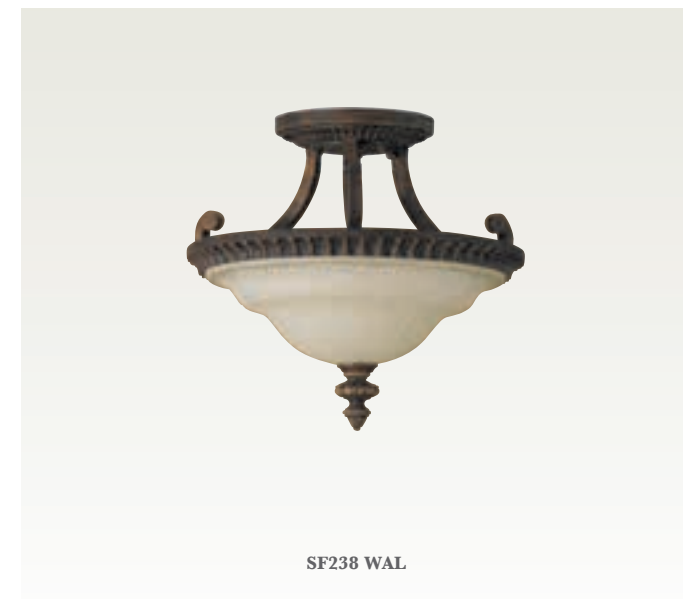

island chandelier
F2218/3 WAL
H: 24" L: 38" W: 9"
(2) 5' Chains Included
(3) 100W Medium

P1114 WAL

mini-pendant
P1114 WAL
H: 7" D: 9"
Adj H: 10"-52"
(3) 12" stems & (1) 6" stem
(1) 100W Medium

SF239 WAL

SF238 WAL