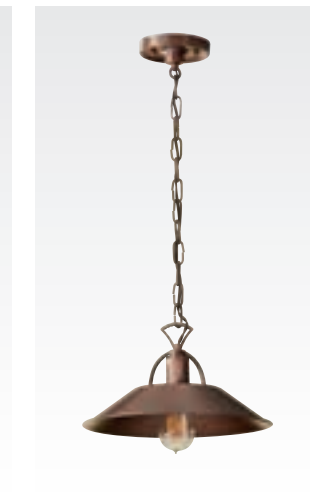

P1238 AC
H: 6.5" D: 12"
5' chain included
(1) 100W Medium
Antique bulb recommended