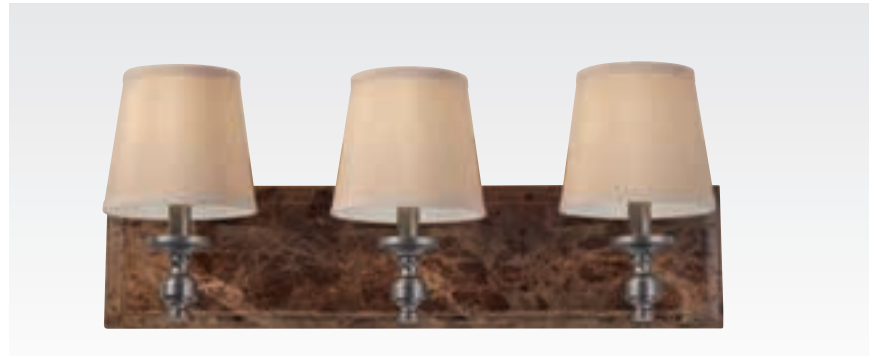

VS34003-PORB