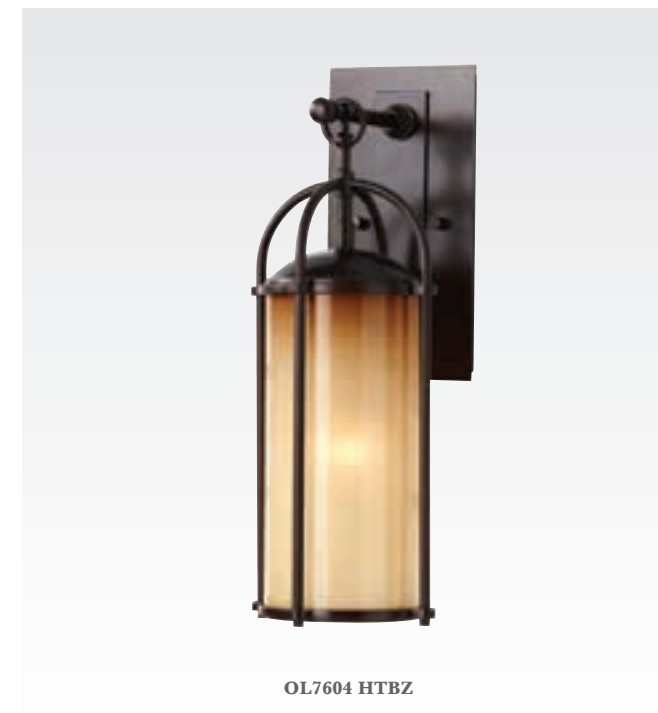

OL7602 HTBZ

OL7604 HTBZ