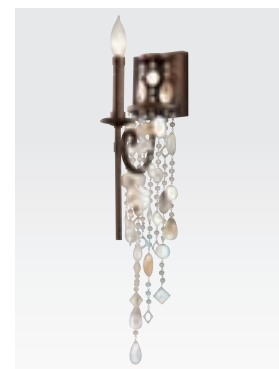

WB1570 HTBZ
H: 17" W: 5" E: 7.375"
(1) 60W Candelabra
Glass Crystal Beads & Natural Shells
☰