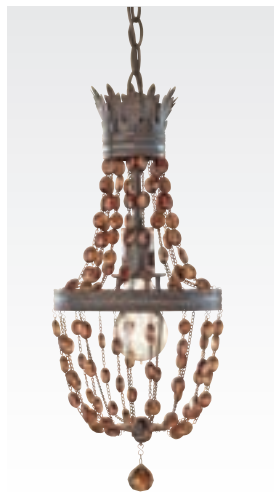

P1277 RI
H: 18.375" D: 8"
5' chain included
(1) 100W Medium
Chocolate Truffle Crystals