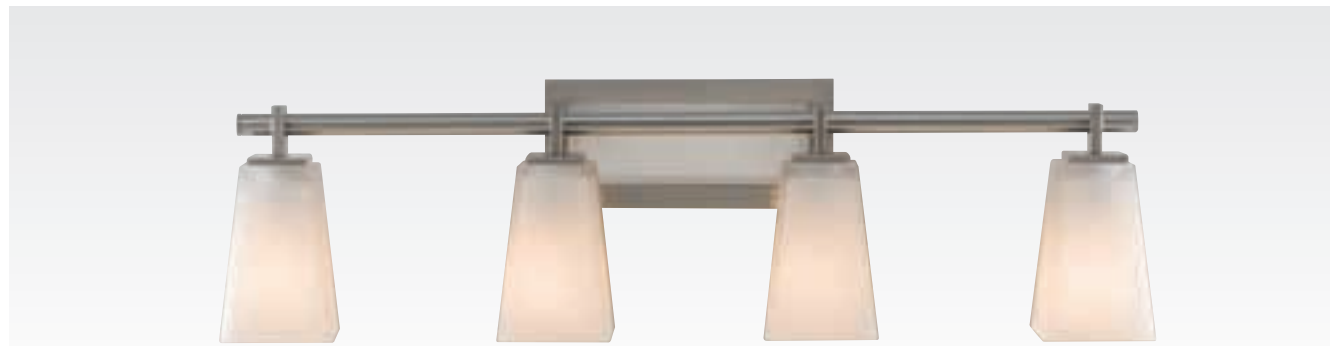

WB1575 RBZ
H: 8.5" W: 6.375" E: 5.875"
(1) 100W Medium

4-light vanity

VS18904-RBZ
H: 8.375" L: 33.875" E: 5.875"
(4) 100W Medium

VS16601-BS

VS16602-BS

VS16603-BS

VS16604-BS

Featuring: Brushed Steel & Opal Etched Glass