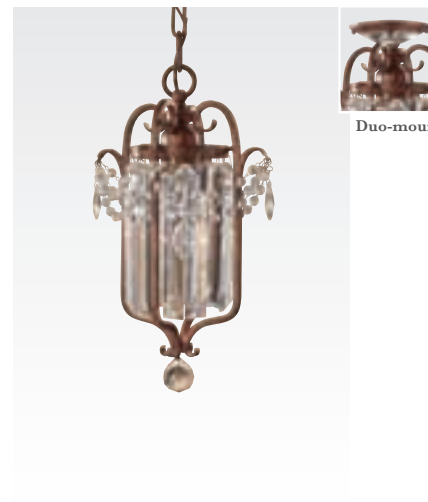

F2474/1 MBZ
H: 14.625" D: 10.5"
Semi-Flush Mount H: 14.625"
(1) 100W Medium
Hand Polished Crystal