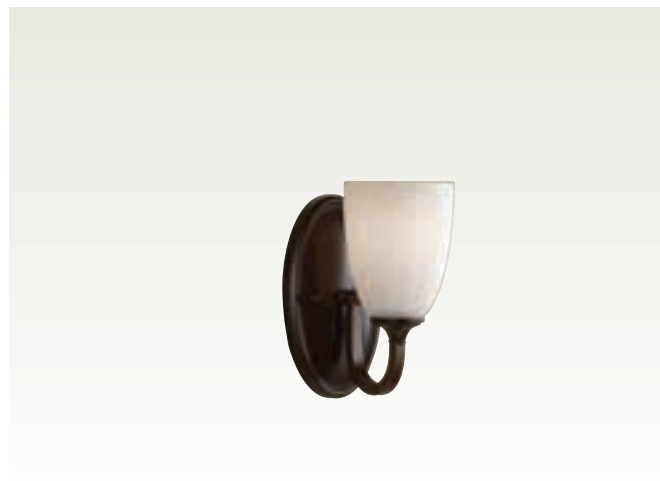

VS17401-HTBZ