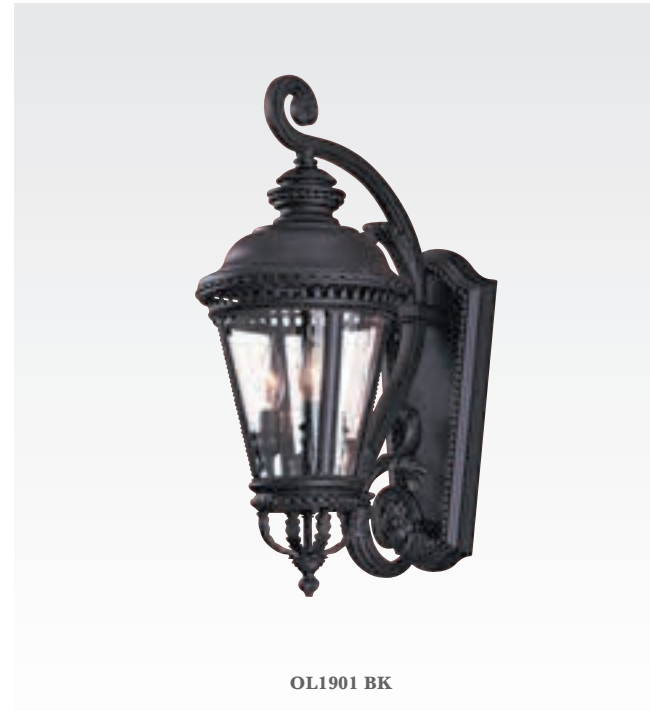

OL1905 BK

OL1901 BK