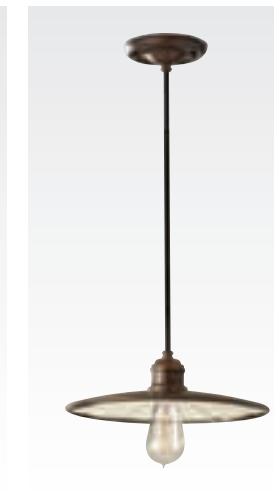

P1236 ASTB
H: 3.625" D: 11.875"
15' Black cord included
(1) 100W Medium
Antique bulb recommended