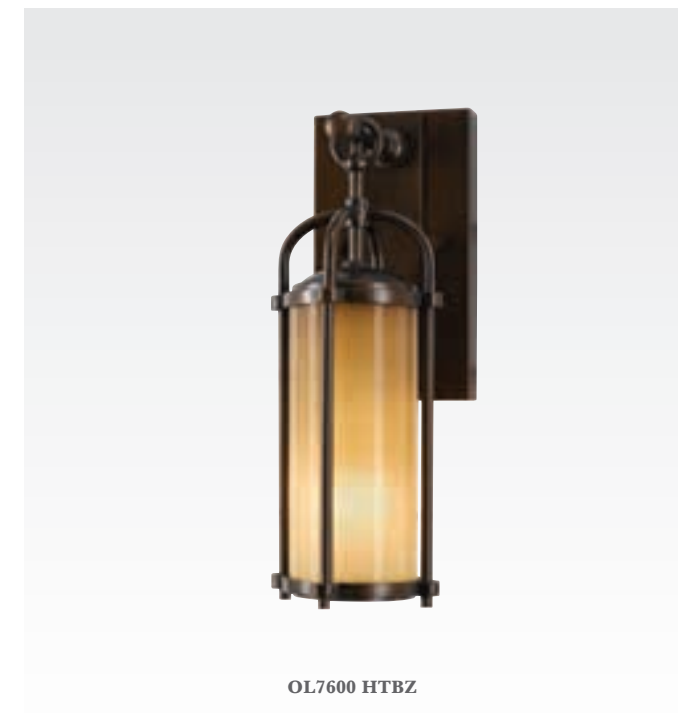

OL7601 HTBZ

OL7600 HTBZ