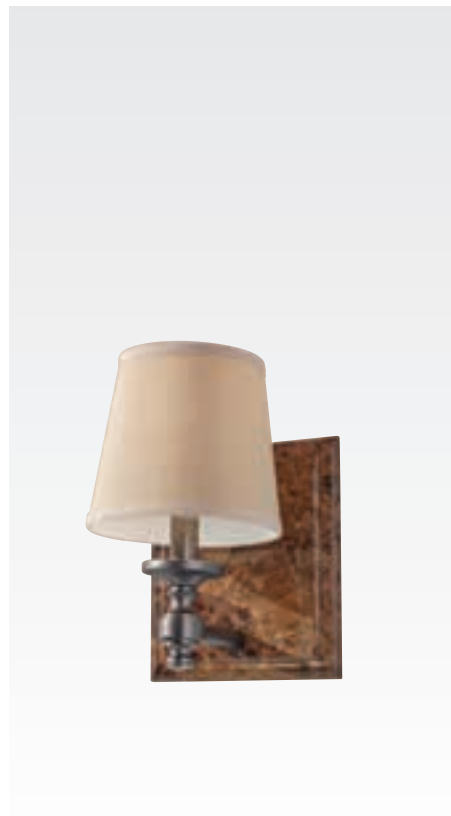

H: 10.25" W: 7" E: 8.25"

(1) 60W Candelabra

4-light vanity

VS34004-BS

H: 10.25" L: 34.75" E: 8.25"

(4) 60W Candelabra

Emma
collection

home solutions home solutions home solutions