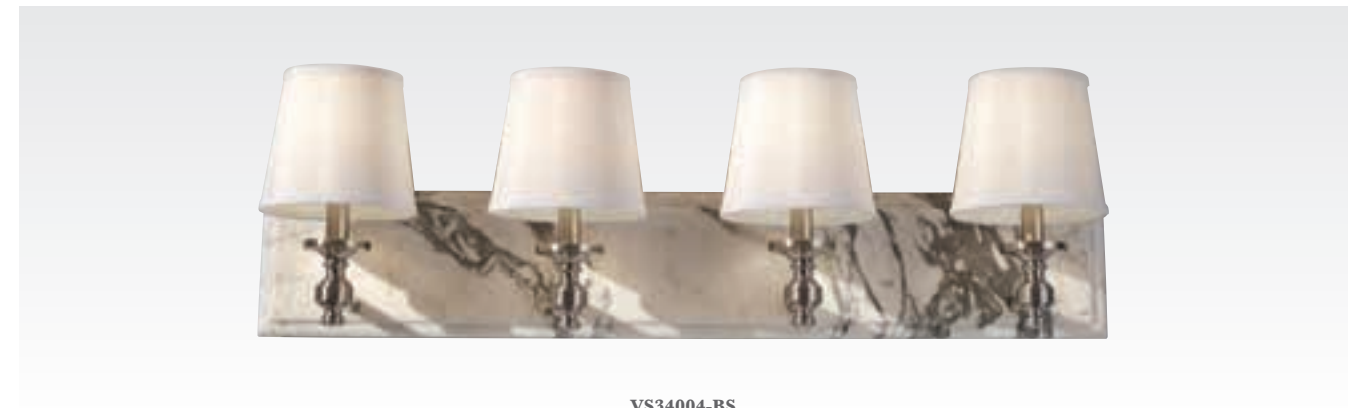

(4) 60W Candelabra

VS34002-BS

VS34003-BS

VS34001-BS

VS34004-BS

Featuring: Brushed Steel & White Marble Backplate

2-light vanity

VS34002-BS