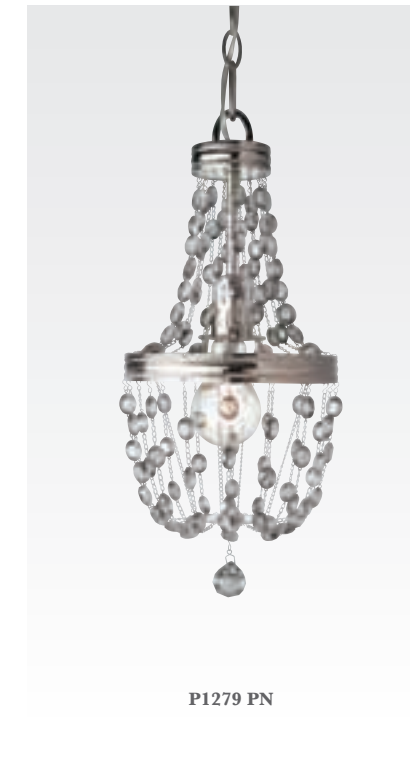

finish featuring

Polished Nickel Plated Smoke Crystal

P1279 PN