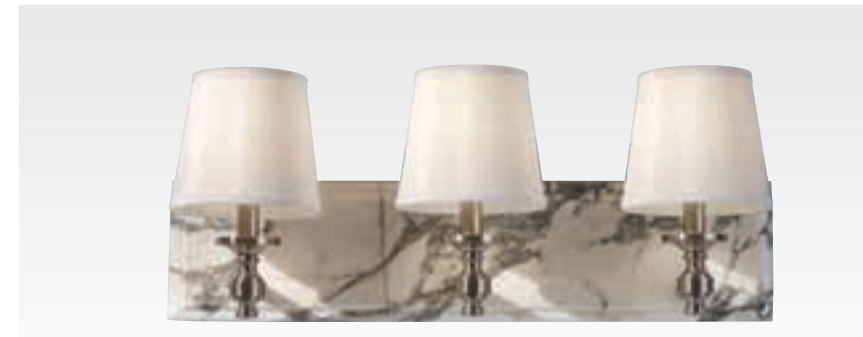

VS34003-BS