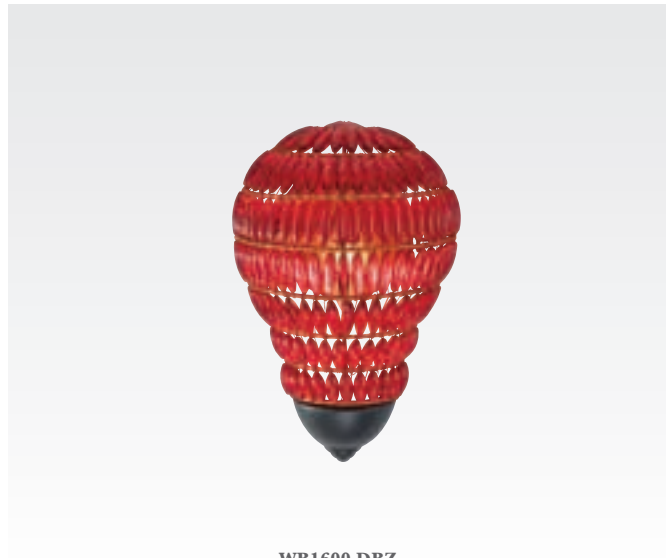

WB1600 DBZ

finish

featuring

Dark Bronze Red Glass Beads

3-light chandelier

F2793/3 DBZ

H: 29.5" D: 15.75"

(3) 100W Medium

mini-pendant

P1274 DBZ

H: 16.375" D: 8.25"

5' chain included
(1) 100W Medium

wall sconce

WB1600 DBZ

H: 13.25" W: 8.25" E: 4.5"

(1) 60W Candelabra
⚡ ≈

Reina
collection