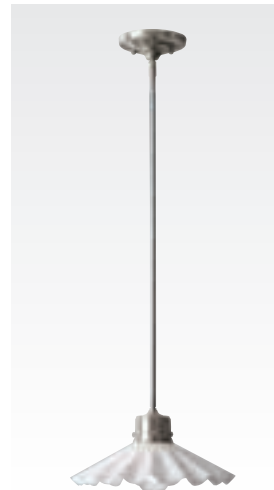

P1233 PN
H: 6" D: 6"
Adj H: 8.875"-50.875"
(3) 12" stems & (1) 6" stem
(1) 100W Medium

P1240 DAB
H: 14.5" D: 4.375"
Adj H: 17.375"-59.375"
(3) 12" stems & (1) 6" stem
(1) 100W Medium
Antique bulb recommended