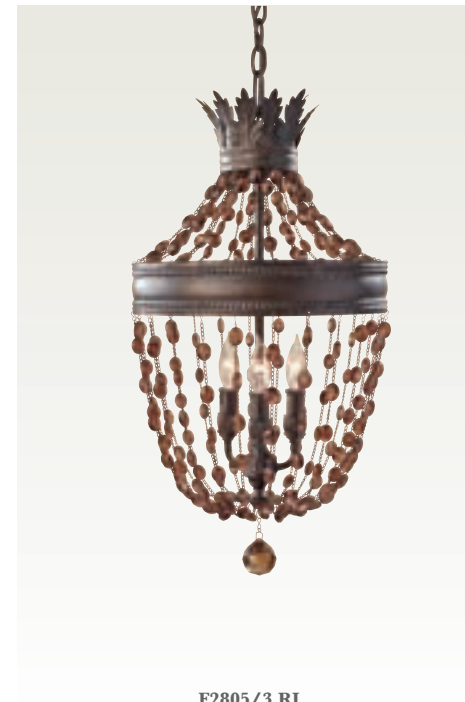

featuring

Rustic Iron Chocolate Truffle Crystal

F2804/5 RI

5-light chandelier
F2804/5 RI
H: 29" D: 28.875"
(5) 60W Candelabra

F2806/3 RI

3-light chandelier
F2806/3 RI
H: 20.125" D: 18.375"
(3) 60W Candelabra

F2805/3 RI

P1277 RI

3-light chandelier
F2805/3 RI
H: 22.375" D: 12.375"
(3) 60W Candelabra

mini-pendant
P1277 RI
H: 18.375" D: 8"
5' chain included
(1) 100W Medium

WB1603 RI

wall sconce
WB1603 RI
H: 11.75" W: 5.5" E: 7.625"
(1) 60W Candelabra