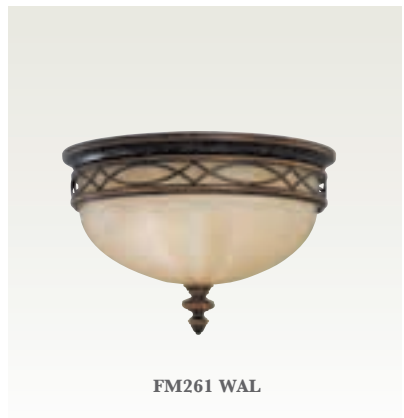

FM261 WAL

3-light chandelier
F2219/3 WAL
H: 19.5" D: 25"
(3) 100W Medium

wall sconce
WB1289 WAL
H: 24" W: 14.5" E: 7.25"
(2) 60W Candelabra

wall sconce
WB1288 WAL
H: 12.25" W: 9" E: 4"
(1) 100W Medium

wall sconce
WB1330 WAL
H: 8" W: 6.25" E: 4"
(1) 60W Candelabra

wall sconce
WB1331 WAL
H: 12" W: 9.5" E: 5"
(1) 100W Medium

mirror
MR1077 WAL
H: 33" W: 21" E: 1"
BEVEL: 1"

mirror
MR1066 WAL
H: 36.5" W: 28" E: 1.625"
BEVEL: 1"

duo-mount uplight
F2223/2 WAL
H: 21.25" D: 17"
(2) 100W Medium

semi-flushmount
SF220 WAL
H: 14.5" D: 15.5"
(3) 100W Medium

semi-flushmount
SF221 WAL
H: 18.5" D: 22.5"
(3) 100W Medium

flushmount
FM261 WAL
H: 9" D: 14"
(3) 60W Medium