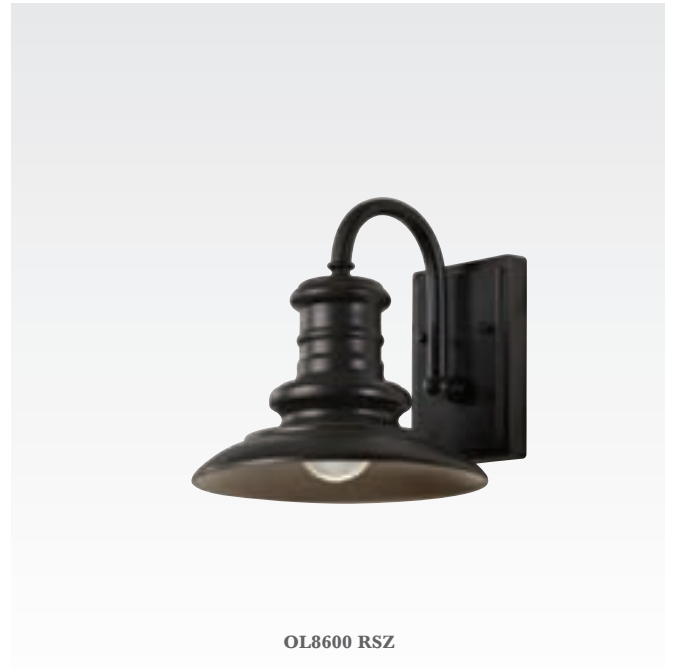

OL8600 TRD

OL8600 RSZ

Featuring: Tarnished
Featuring: Restoration Bronze

hanging lantern

OL8904 TRD
H: 10 7/8" D: 12"
Canopy: 5 1/8" Round
15' of wire
15' black cord included
(1) 100W Medium

wall lantern

OL9004 TRD
H: 15 5/8" W: 15" E: 16 5/8"
Backplate: 7 7/8" x 4 3/4" Rect.
Mount-Top: 8 1/8"
(1) 100W Medium

hanging lantern

OL8904 RSZ
H: 10 7/8" D: 12"
Canopy: 5 1/8" Round
15' of wire
15' black cord included
(1) 100W Medium

wall lantern

OL9004 TRD
H: 15 5/8" W: 15" E: 16 5/8"
Backplate: 7 7/8" x 4 3/4" Rect.
Mount-Top: 8 1/8"
(1) 100W Medium

wall lantern

OL8601 TRD
H: 12 1/2" W: 12" E: 13 7/16"
Backplate: 7 7/8" x 4 3/4" Rect.
Mount-Top: 6"
(1) 100W Medium

wall lantern

OL8600 TRD
H: 9 11/16" W: 9" E: 10 3/8"
Backplate: 6 1/2" x 4 1/2" Rect.
Mount-Top: 4 3/16"
(1) 100W Medium

wall lantern

OL8601 RSZ
H: 12 1/2" W: 12" E: 13 7/16"
Backplate: 7 7/8" x 4 3/4" Rect.
Mount-Top: 6"
(1) 100W Medium

wall lantern

OL8600 RSZ
H: 9 11/16" W: 9" E: 10 3/8"
Backplate: 6 1/2" x 4 1/2" Rect.
Mount-Top: 4 3/16"
(1) 100W Medium