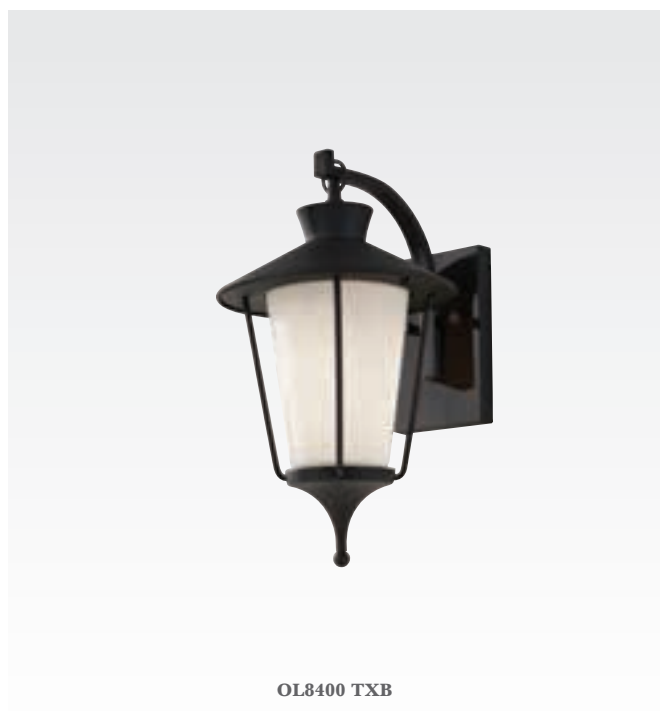

OL8402 TXB

OL8400 TXB