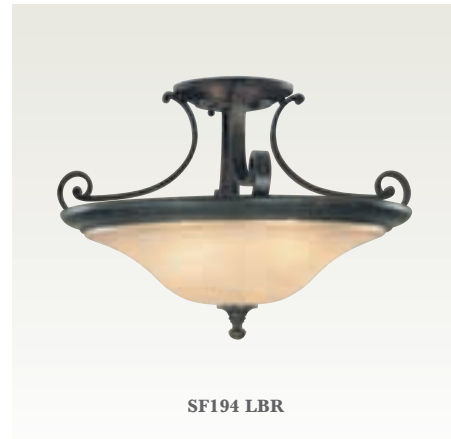

2-light vanity

VS8102-CB
H: 7" L: 21.5" E: 5.25"
(2) 100W Medium
⦿ ⚡

wall sconce

WB1195 CB
H: 18" L: 12.5" E: 7"
(2) 60W Candelabra
⦿

3-light vanity

VS8103-CB
H: 8.5" L: 30" E: 5.25"
(3) 100W Medium
⦿ ⚡

wall sconce

WB1193 CB
H: 16.5" W: 4.75" E: 6.75"
(1) 100W Medium
⦿

4-light vanity

VS8104-CB
H: 8.5" L: 38" E: 5.25"
(4) 100W Medium
⦿ ⚡

Cervantes
collection

SF194 LBR

6-light chandelier

F2187/6 LBR
H: 28" D: 28"
(6) 60W Candelabra

semi-flushmount

SF194 LBR
H: 12.75" D: 17.75"
(2) 100W Medium

semi-flushmount

SF231 LBR
H: 11" D: 14.75"
(2) 100W Medium

flushmount

FM266 LBR
H: 7" D: 14"
(2) 60W Medium
⦿

finish glass

Liberty Bronze Frosted Amber