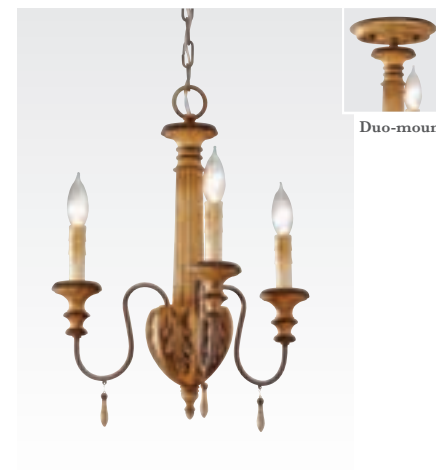

F2735/3 IC
H: 19.5" D: 16.25"
Semi-Flush Mount H: 19.375"
(3) 60W Candelabra