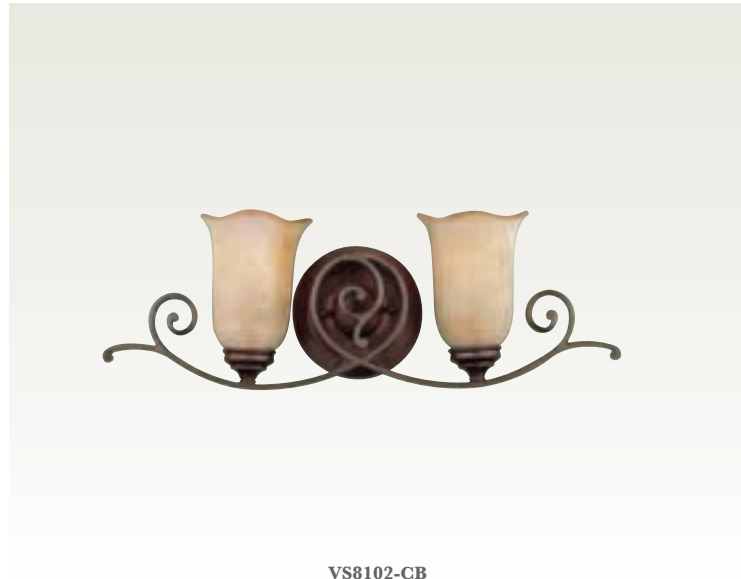

VS8102-CB

2-light vanity

VS8102-CB
H: 7" L: 21.5" E: 5.25"
(2) 100W Medium
⦿ ⚡

wall sconce

WB1195 CB
H: 18" L: 12.5" E: 7"
(2) 60W Candelabra
⦿

3-light vanity

VS8103-CB
H: 8.5" L: 30" E: 5.25"
(3) 100W Medium
⦿ ⚡

wall sconce

WB1193 CB
H: 16.5" W: 4.75" E: 6.75"
(1) 100W Medium
⦿

4-light vanity

VS8104-CB
H: 8.5" L: 38" E: 5.25"
(4) 100W Medium
⦿ ⚡

Cervantes
collection

6-light chandelier

F2187/6 LBR
H: 28" D: 28"
(6) 60W Candelabra

semi-flushmount

SF194 LBR
H: 12.75" D: 17.75"
(2) 100W Medium

semi-flushmount

SF231 LBR
H: 11" D: 14.75"
(2) 100W Medium

flushmount

FM266 LBR
H: 7" D: 14"
(2) 60W Medium
⦿

finish glass

Liberty Bronze Frosted Amber