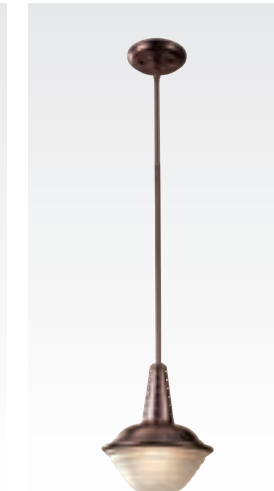

P1270 PCBZ
H: 11" D: 8.5"
Adj H: 13.5"-55.5"
(3) 12" stems & (1) 6" stem
(1) 100W Medium