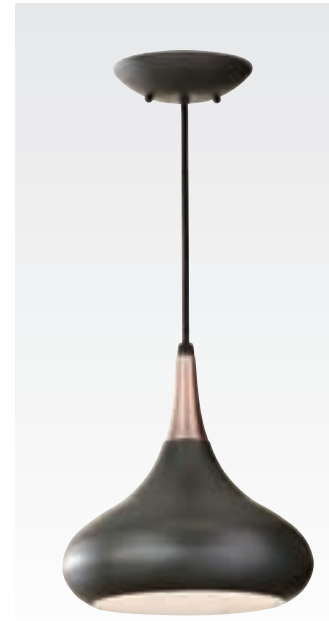

(3) 75W G-9 Halogen

⌈

F2706/1 DBZ

pendant chandelier
F2706/1 DBZ
H: 16.125" D: 18"
15' Black cord included
(1) 100W Medium, or
(1) 60W G40 Medium

F2706/1 BS

pendant chandelier
F2706/1 BS
H: 16.125" D: 18"
15' Black cord included
(1) 100W Medium, or
(1) 60W G40 Medium