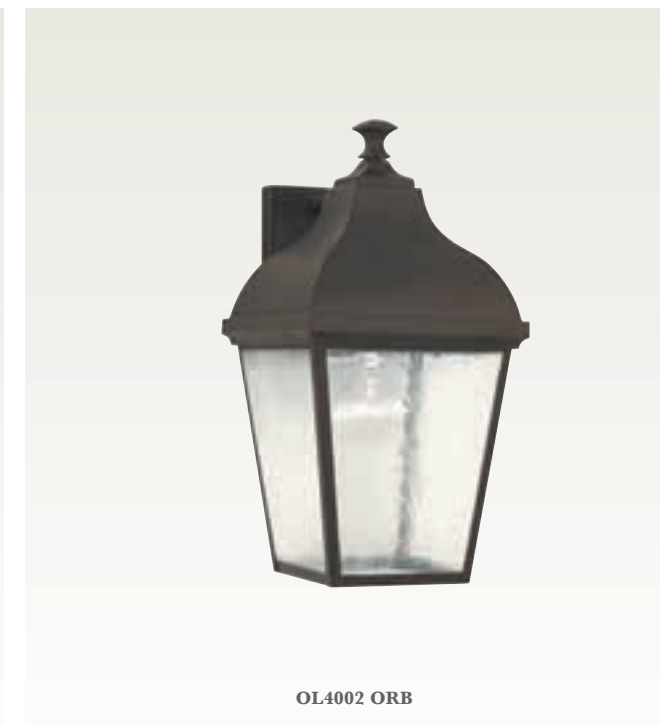

Terrace collection

Post & Pier Mount available in Oil Rubbed Bronze (ORB) finish.

finish glass

Oil Rubbed Bronze Clear Seeded

post/pier lantern

OL4007 ORB
H: 22 1/2" W: 9 1/2" E: 9 1/2"
(1) 150W Medium

hanging lantern

OL4011 ORB
H: 16 3/4" W: 8 1/2" E: 8 1/2"
Canopy: 6" Square
15' of wire
5' of chain
(1) 150W Medium

wall lantern

OL4003 ORB
H: 18 1/2" W: 9 1/2" E: 10 1/2"
Backplate: 4 1/2" x 6" Rect.
(1) 150W Medium

wall lantern

OL4002 ORB
H: 16" W: 8" E: 8 3/4"
Backplate: 4 1/2" x 6" Rect.
(1) 150W Medium

wall lantern

OL4001 ORB
H: 11 3/4" W: 6" E: 6 3/4"
Backplate: 4 1/2" x 6 3/4" Rect.
(1) 60W Medium

wall lantern

OL4000 ORB
H: 8 1/4" W: 4 1/2" E: 6"
Backplate: 4 1/2" x 5" Rect.
(1) 60W Medium

home solutions home solutions home solutions

home solutions home solutions home solutions

Terrace
continued