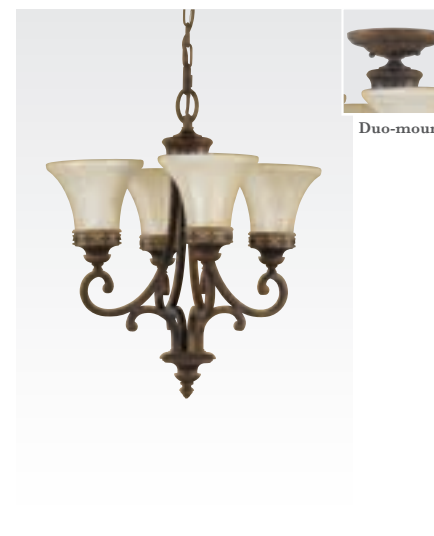

F2221/4 WAL
H: 20" D: 18"
(4) 100W Medium