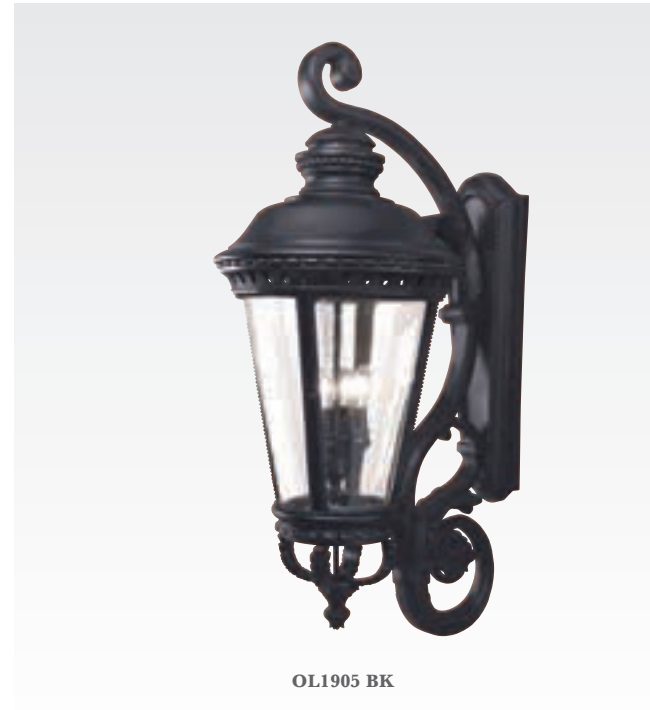

Post & Pier Mount available in Black (BK) finish.

finish

glass

Black

Clear

post/pier lantern

OL1907 BK
H: 22 1/4" D: 9 1/4"
(3) 60W Candelabra
Die Cast Alumium
☼

post/pier lantern

OL1908 BK
H: 28 1/4" D: 12 1/2"
(4) 60W Candelabra
Die Cast Alumium
☼

hanging lantern

OL1911 BK
H: 27 1/4" D: 12 1/2"
Canopy: 5" Round
15' of wire
5' of chain
(3) 60W Candelabra
Die Cast Alumium
☼

wall lantern

OL1905 BK
H: 37" W: 15" E: 21"
(4) 60W Candelabra
Die Cast Alumium
☼

wall lantern

OL1904 BK
H: 31" W: 12 1/2" E: 17 1/4"
Mount-Top: 9 3/4"
(4) 60W Candelabra
Die Cast Alumium
☼

wall lantern

OL1901 BK
H: 22 1/2" W: 9 1/4" E: 14"
Mount-Top: 11 1/4"
(3) 60W Candelabra
Die Cast Alumium
☼

wall lantern

OL1900 BK
H: 11 3/4" W: 7" E: 8 1/4"
(1) 60W Medium
Die Cast Alumium
☼