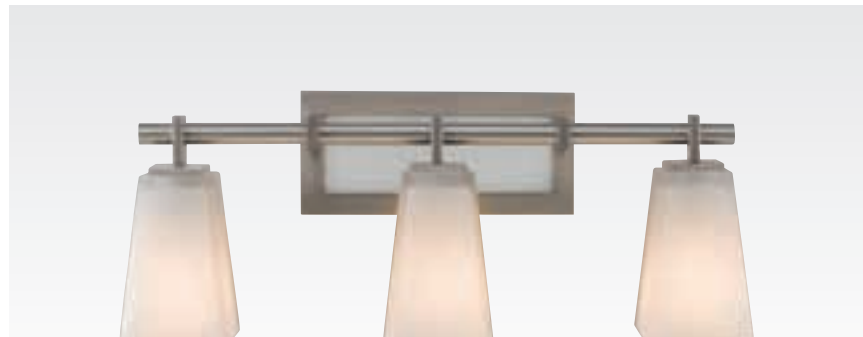

WB1575 RBZ
H: 8.5" W: 6.375" E: 5.875"
(1) 100W Medium

4-light vanity

VS18904-RBZ
H: 8.375" L: 33.875" E: 5.875"
(4) 100W Medium

VS16601-BS

VS16602-BS

VS16603-BS

VS16604-BS

Featuring: Brushed Steel & Opal Etched Glass