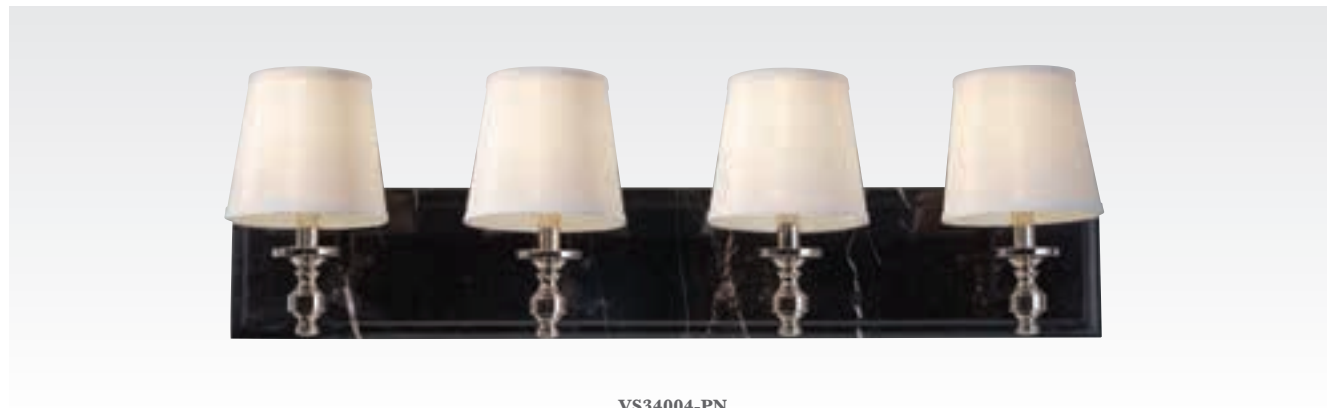

Pier Mount WOBZ
FINISH: Woodland Bronze
Die Cast Aluminum
H: 3 1/2" W: 6" Square

Pier Mount WP
FINISH: Weathered Patina
Die Cast Aluminum
H: 3 1/2" W: 6" Square

Bath

VS34001-PN

VS34002-PN

VS34003-PN

VS34004-PN