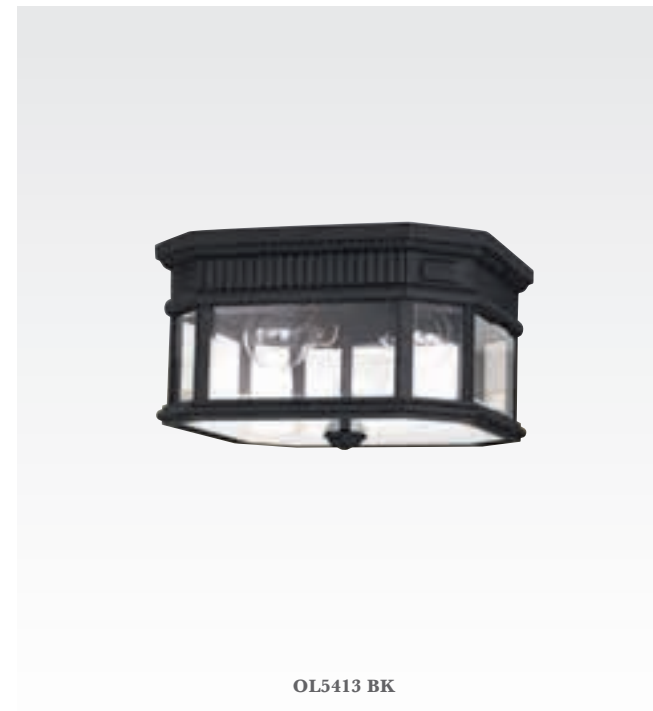

OL5412 BK

OL5413 BK