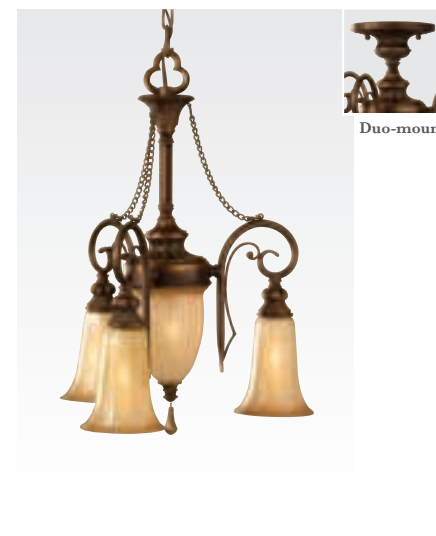

F2543/3 FSV
H: 20.25" D: 15.375"
Semi-Flush Mount H: 14.75"
(3) 60W Candelabra
(1) 10W C7 Candelabra