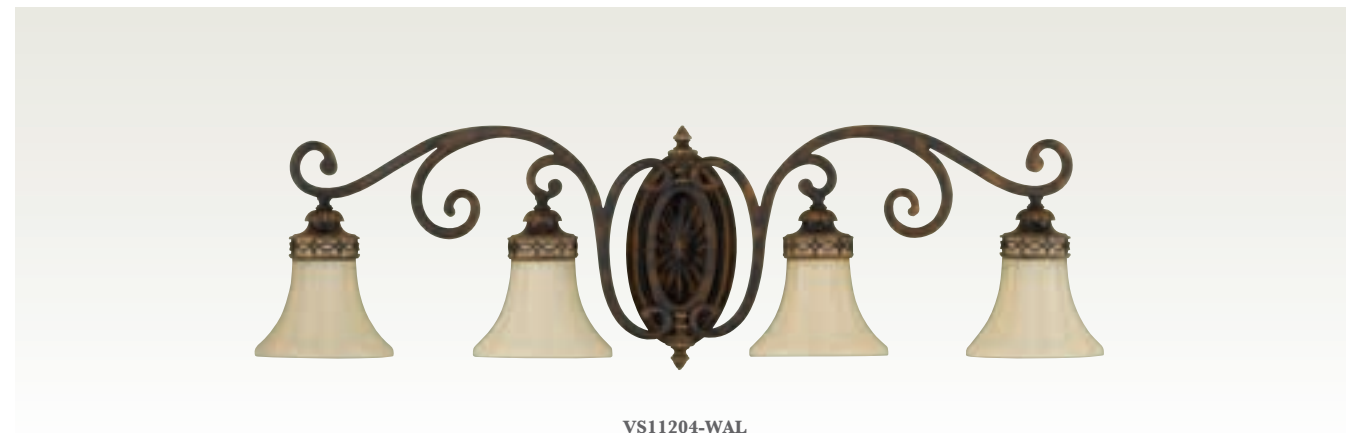

VS11204-WAL

See the complete Drawing Room collection: Pg. 232

Coordinating fans for this collection can be seen at www.montecarlofans.com.

1-light vanity

VS11201-WAL
H: 9.75" L: 6.25" E: 7"
(1) 100W Medium
💧 ⚡

2-light vanity

VS12502-WAL
H: 11" L: 16" E: 5"
(2) 100W Medium
💧 ⚡

3-light vanity

VS12503-WAL
H: 11" L: 26" E: 5.25"
(3) 100W Medium
💧 ⚡

4-light vanity

VS12504-WAL
H: 11.75" L: 36.25" E: 5"
(4) 100W Medium
💧 ⚡

2-light vanity

VS11202-WAL
H: 10.5" L: 18.25" E: 5.75"
(2) 100W Medium
💧 ⚡

3-light vanity

VS11203-WAL
H: 9" L: 27.25" E: 5.75"
(3) 100W Medium
💧 ⚡

4-light vanity

VS11204-WAL
H: 10" L: 37.75" E: 5.75"
(4) 100W Medium
💧 ⚡