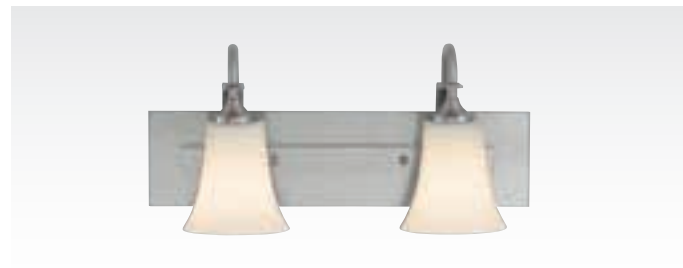

VS12702-BS