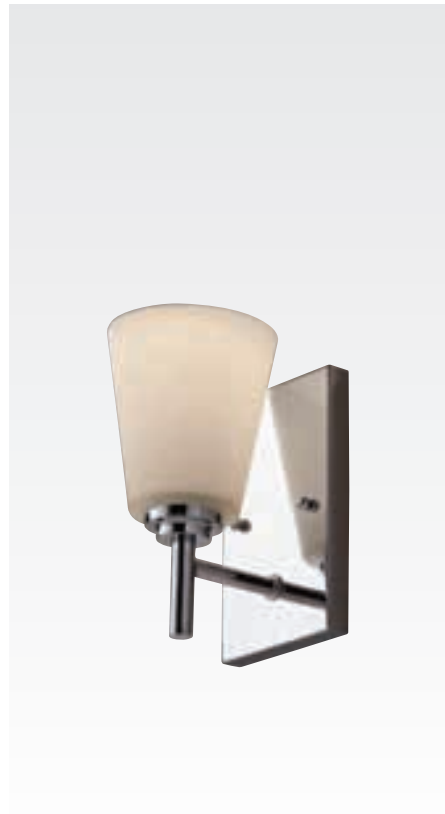

VS25001-CH