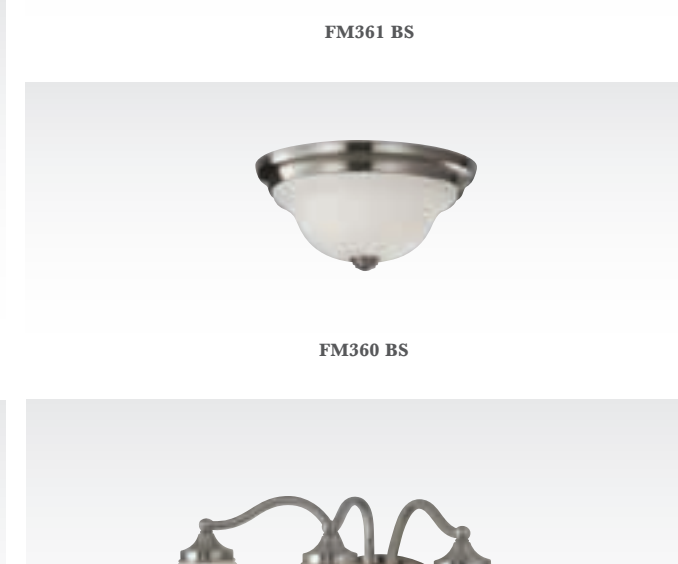

5-light chandelier

F2648/5 BS
H: 20.125" D: 23.25"
8' of wire
6' of chain
(5) 100W Medium

mini-chandelier

F2649/3 BS
H: 18.875" D: 20.375"
8' of wire
6' of chain
(3) 100W Medium

uplight

F2653/3 BS
H: 27.375" D: 19.625"
8' of wire
6' of chain
(3) 100W Medium

3-light chandelier

F2647/3 BS
H: 19.125" D: 23.125"
8' of wire
6' of chain
(3) 100W Medium

FM360 BS

semi-flushmount

SF294 BS
H: 10.875" D: 14.125"
(2) 100W Medium

flushmount

FM362 BS
H: 6.5" D: 15"
(3) 60W Medium
(3) 40W Canada

flushmount

FM361 BS
H: 5.5" D: 13"
(2) 60W Medium

flushmount

FM360 BS
H: 5" D: 10.5"
(1) 75W Medium

1-light vanity

VS18501-BS
H: 9.5" W: 6" E: 7.75"
(1) 100W Medium

2-light vanity

VS18502-BS
H: 7.875" L: 15.75" E: 7.75"
(2) 100W Medium

3-light vanity

VS18503-BS
H: 8.25" L: 21.125" E: 7.75"
(3) 100W Medium