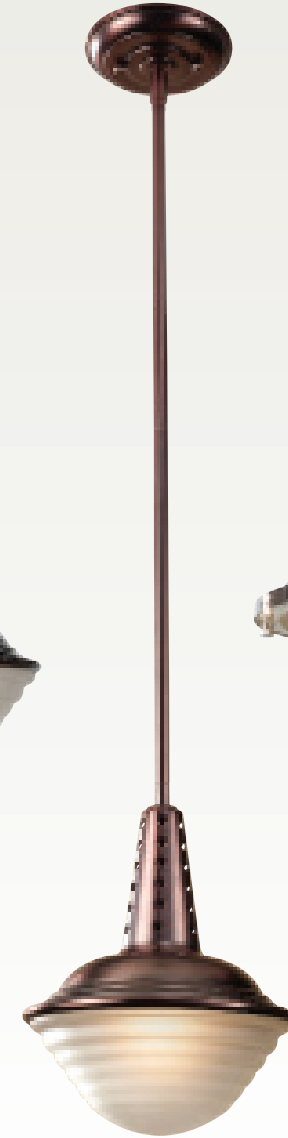

P1270 PCBZ

mini-pendant

P1242 AF
H: 9.25" D: 10"
15' Black cord included
(1) 100W Medium
Antique bulb recommended

mini-pendant

P1236 ASTB
H: 3.625" D: 11.875"
15' Black cord included
(1) 100W Medium
Antique bulb recommended

mini-pendant

P1238 AC
H: 6.5" D: 12"
5' chain included
(1) 100W Medium
Antique bulb recommended

mini-pendant

P1261 ORB
H: 10" D: 5.75"
Adj H: 12.375"-54.375"
(3) 12" stems & (1) 6" stem
(1) 100W Medium
Antique bulb recommended

mini-pendant

P1243 WZC
H: 5" D: 10"
Adj H: 7"-49"
(3) 12" stems & (1) 6" stem
(1) 100W Medium
Antique bulb recommended

mini-pendant

P1271 ORB
H: 19.5" D: 6.625"
15' black cord included
(1) 75W T8 Medium

mini-pendant

P1270 PN
H: 11" D: 8.5"
Adj H: 13.5"-55.5"
(3) 12" stems & (1) 6" stem
(1) 100W Medium

mini-pendant

P1270 PCBZ
H: 11" D: 8.5"
Adj H: 13.5"-55.5"
(3) 12" stems & (1) 6" stem
(1) 100W Medium

mini-pendant

P1266 PN
H: 6.625" D: 7.5"
Adj H: 9.5"-51.5"
(3) 12" stems & (1) 6" stem
(1) 60W Medium

mini-pendant

P1266 ORB
H: 6.625" D: 7.5"
Adj H: 9.5"-51.5"
(3) 12" stems & (1) 6" stem
(1) 60W Medium