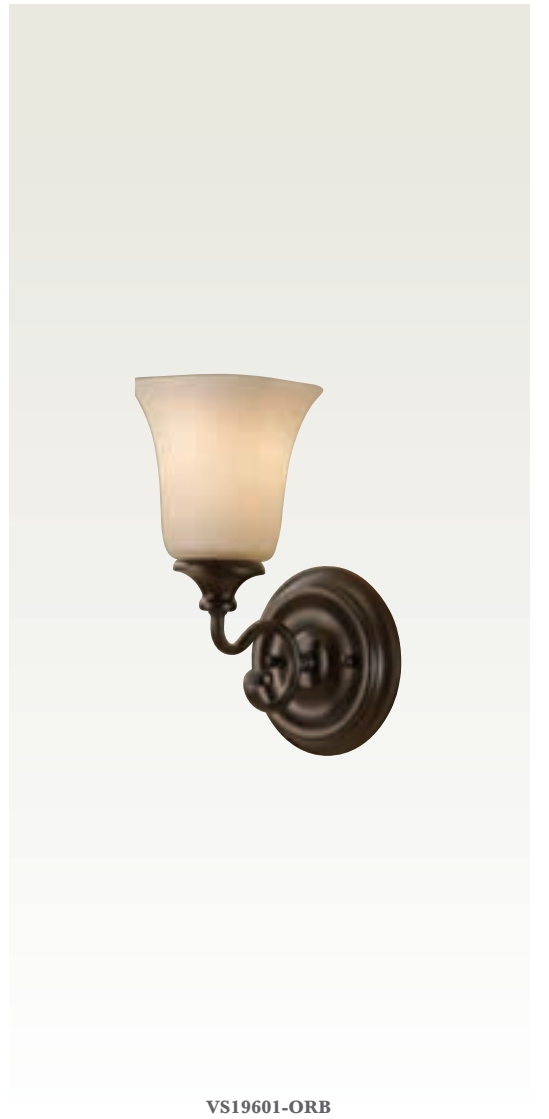

VS19601-ORB

Featuring: Oil Rubbed Bronze & Cream Etched Glass

2-light vanity
VS19602-ORB
H: 10.125" L: 12.75" E: 6"
(2) 100W Medium
💧 ⚡

3-light vanity
VS19603-ORB
H: 10.125" L: 18" E: 8"
(3) 100W Medium
💧 ⚡

1-light vanity
VS19601-ORB
H: 10.125" W: 5.5" E: 7.25"
(1) 100W Medium
💧 ⚡