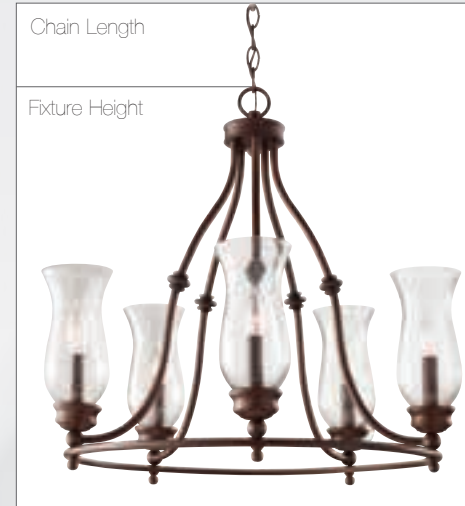

All Feiss Collections come with mounting hardware included. Below is a list of installation hardware that comes standard with all Feiss Fixtures.

Chain Length

- 5' ft. 1 tier fixtures/ or 30" or less in diameter upright fixtures/ and less than 50 lbs.
- 7' ft. 2 or more tier fixtures/ or bigger than 32" diameter upright fixtures/ or 50 lbs. or more weight.
- 6' ft. Home Solutions (Up to 8 lights fixtures/ or 32" or less in diameter upright fixtures/ and less than 50 lbs. weight)
- 8' ft. Home Solutions (9 or more lights fixtures/ or bigger than 32" diameter upright fixtures/ or 50 lbs. or more weight)