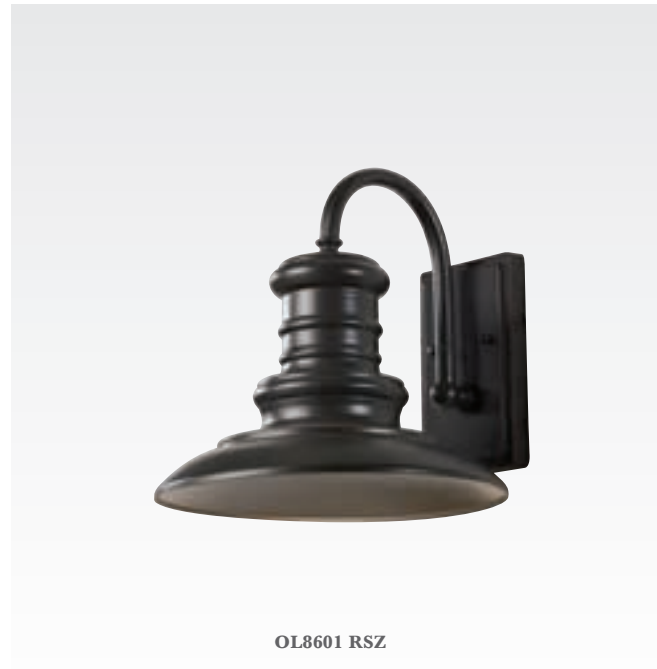

OL8904 RSZ

OL9004 RSZ

OL8601 RSZ

OL8600 RSZ

Featuring: Tarnished
Featuring: Restoration Bronze

hanging lantern

OL8904 TRD
H: 10 7/8" D: 12"
Canopy: 5 1/8" Round
15' of wire
15' black cord included
(1) 100W Medium