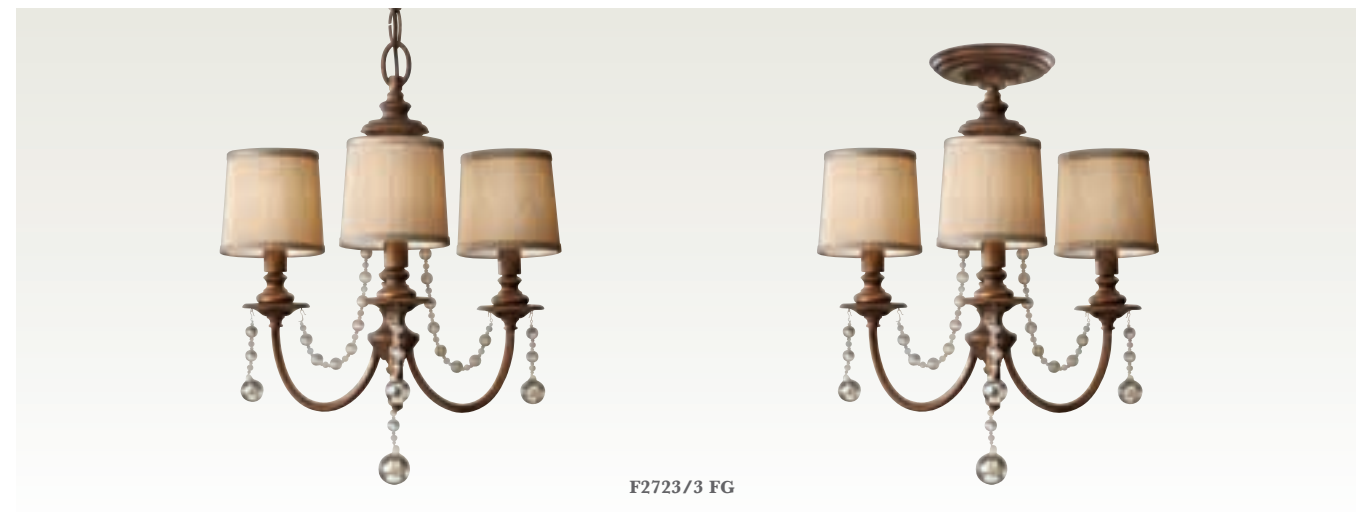

finish featuring fabric

Firenze Gold Champagne Plated Crystal Burnt Copper Shade

F2722/6 FG

6-light chandelier
F2722/6 FG
H: 34.3125" D: 31.5"
(6) 60W Candelabra

WB1582 FG

duo-mount mini chandelier
F2723/3 FG
H: 20.875" D: 18.5"
Semi-Flushmount H: 19.875"
(3) 60W Candelabra