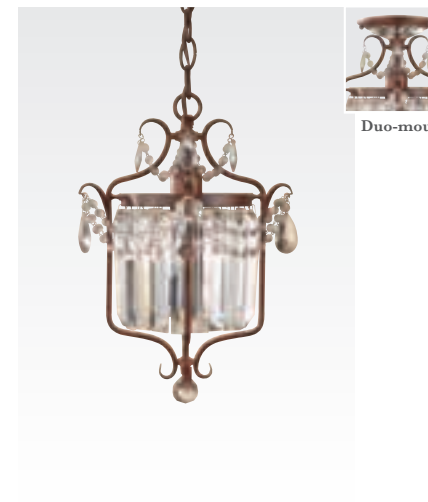

F2473/1 MBZ
H: 12.875" D: 7.5625"
Semi-Flush Mount H: 12.875"
(1) 100W Medium
Hand Polished Crystal