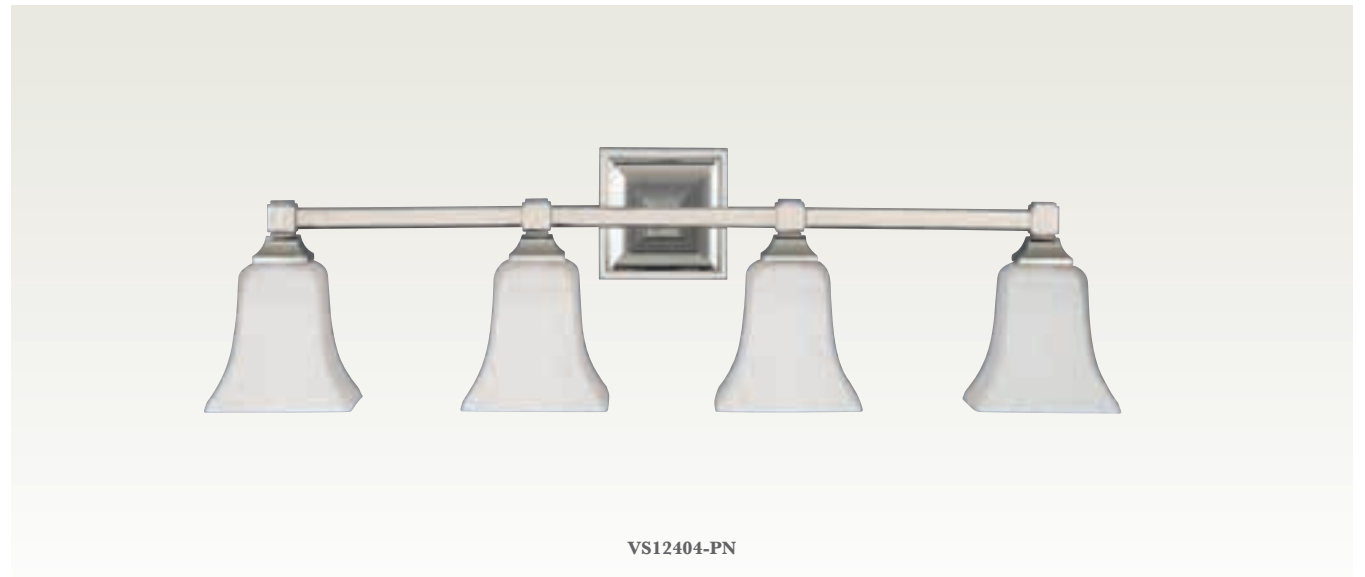

VS12401-PN

VS12402-PN

VS12403-PN

VS12404-PN

finish glass

Polished Nickel Opal Etched Glass

semi-flushmount

SF236 PN
H: 9" D: 11" Square
(4) 40W Candelabra