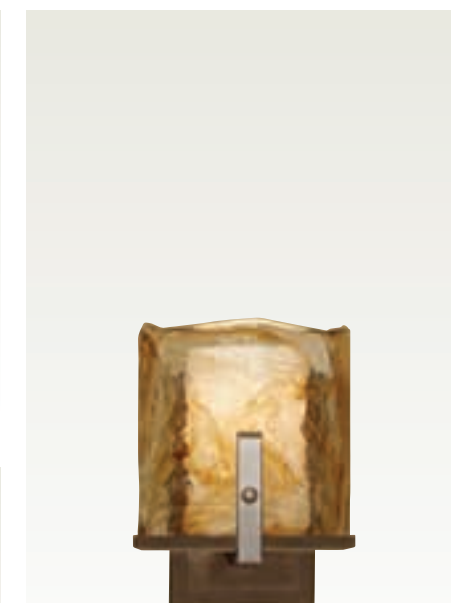

(1) 100W Medium

4-light vanity

VS21004-BS

H: 8.5" L: 27" E: 8.25"

(4) 100W Medium

VS18902-RBZ

WB1575-RBZ

VS18903-RBZ