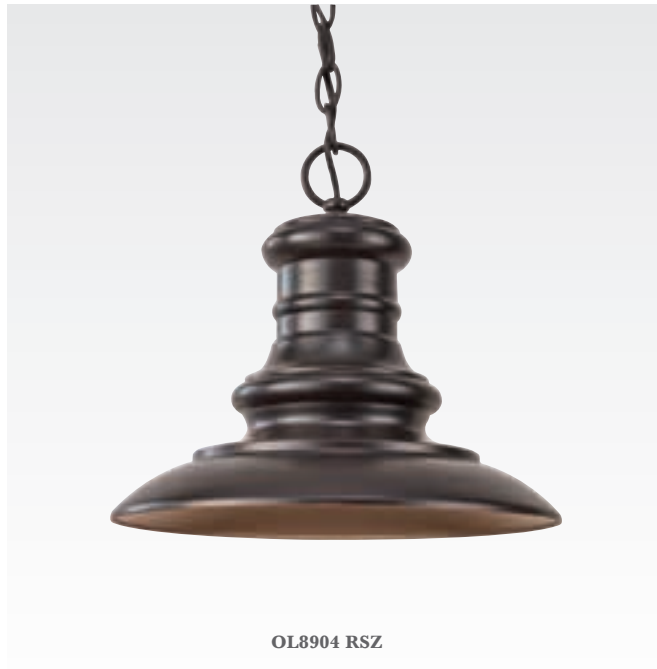

OL8904 RSZ

OL9004 RSZ

OL8601 RSZ

OL8600 RSZ

Featuring: Tarnished
Featuring: Restoration Bronze

hanging lantern

OL8904 TRD
H: 10 7/8" D: 12"
Canopy: 5 1/8" Round
15' of wire
15' black cord included
(1) 100W Medium