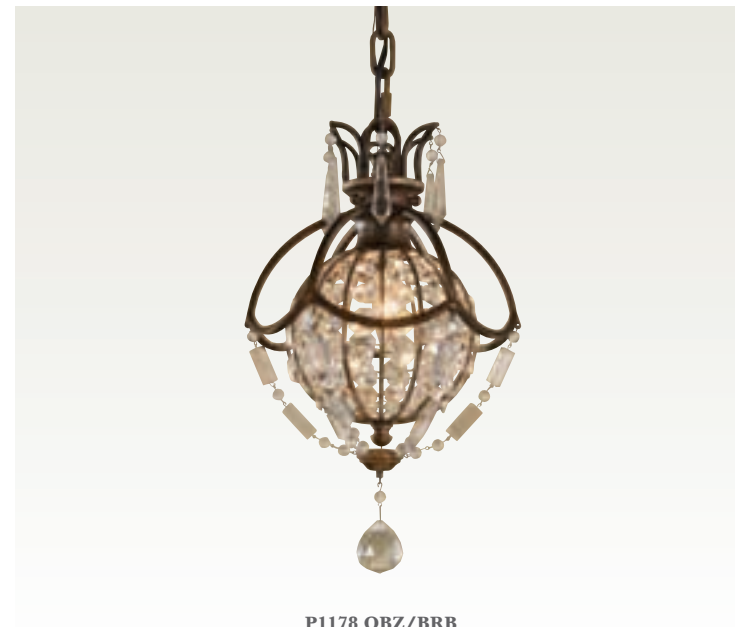

F2504/3 OBZ/BRB

P1178 OBZ/BRB

WB1445 OBZ/BRB

finish

featuring

Oxidized Bronze & British Bronze
Antique Quartz Crystal

6-light chandelier
F2461/6 OBZ/BRB
H: 27" D: 27"
(6) 60W Candelabra

pendant chandelier
F2504/3 OBZ/BRB
H: 26.75" D: 18"
7' Chain Included
(3) 60W Candelabra