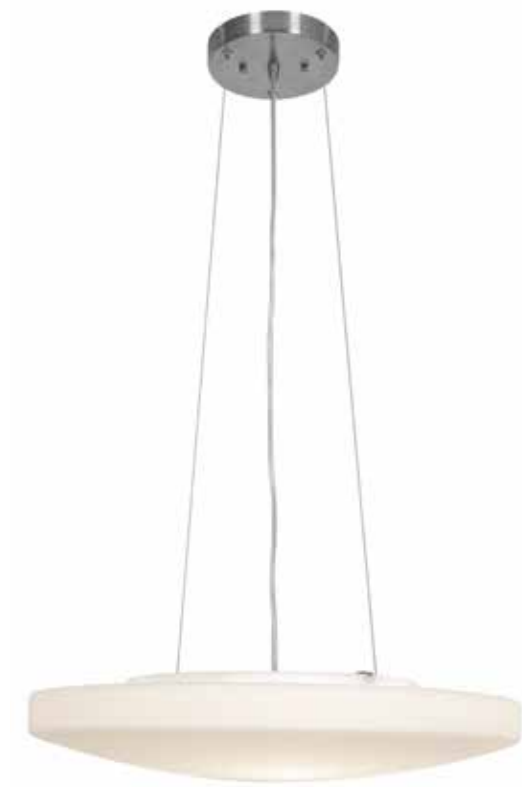

50163-BS/OPL

Orion Aircraft Cable Pendant

Finish	Dimensions					CETL Ceiling Damp 
BS Glass OPL	D 19" H 3.9" oah 10 to 123"					
Model	Wattage	Base	Type	Kelvin	NomLumen	Supplied
50163-BS/OPL	3Lt x 60w	E-26	A-19 Medium Base			10ft of Cable & Cord
C50163BSOPLN1218BQ	2Lt x 18w	GU-24	Quad Fluorescent	2700k	2500Lm	Lamps, 10ft of Cable & Cord
50163LEDD-BS/OPL Dimmable	1Lt x 30w	Module	90CRI LED	3000k	3057Lm	Lamps, 10ft of Cable & Cord 