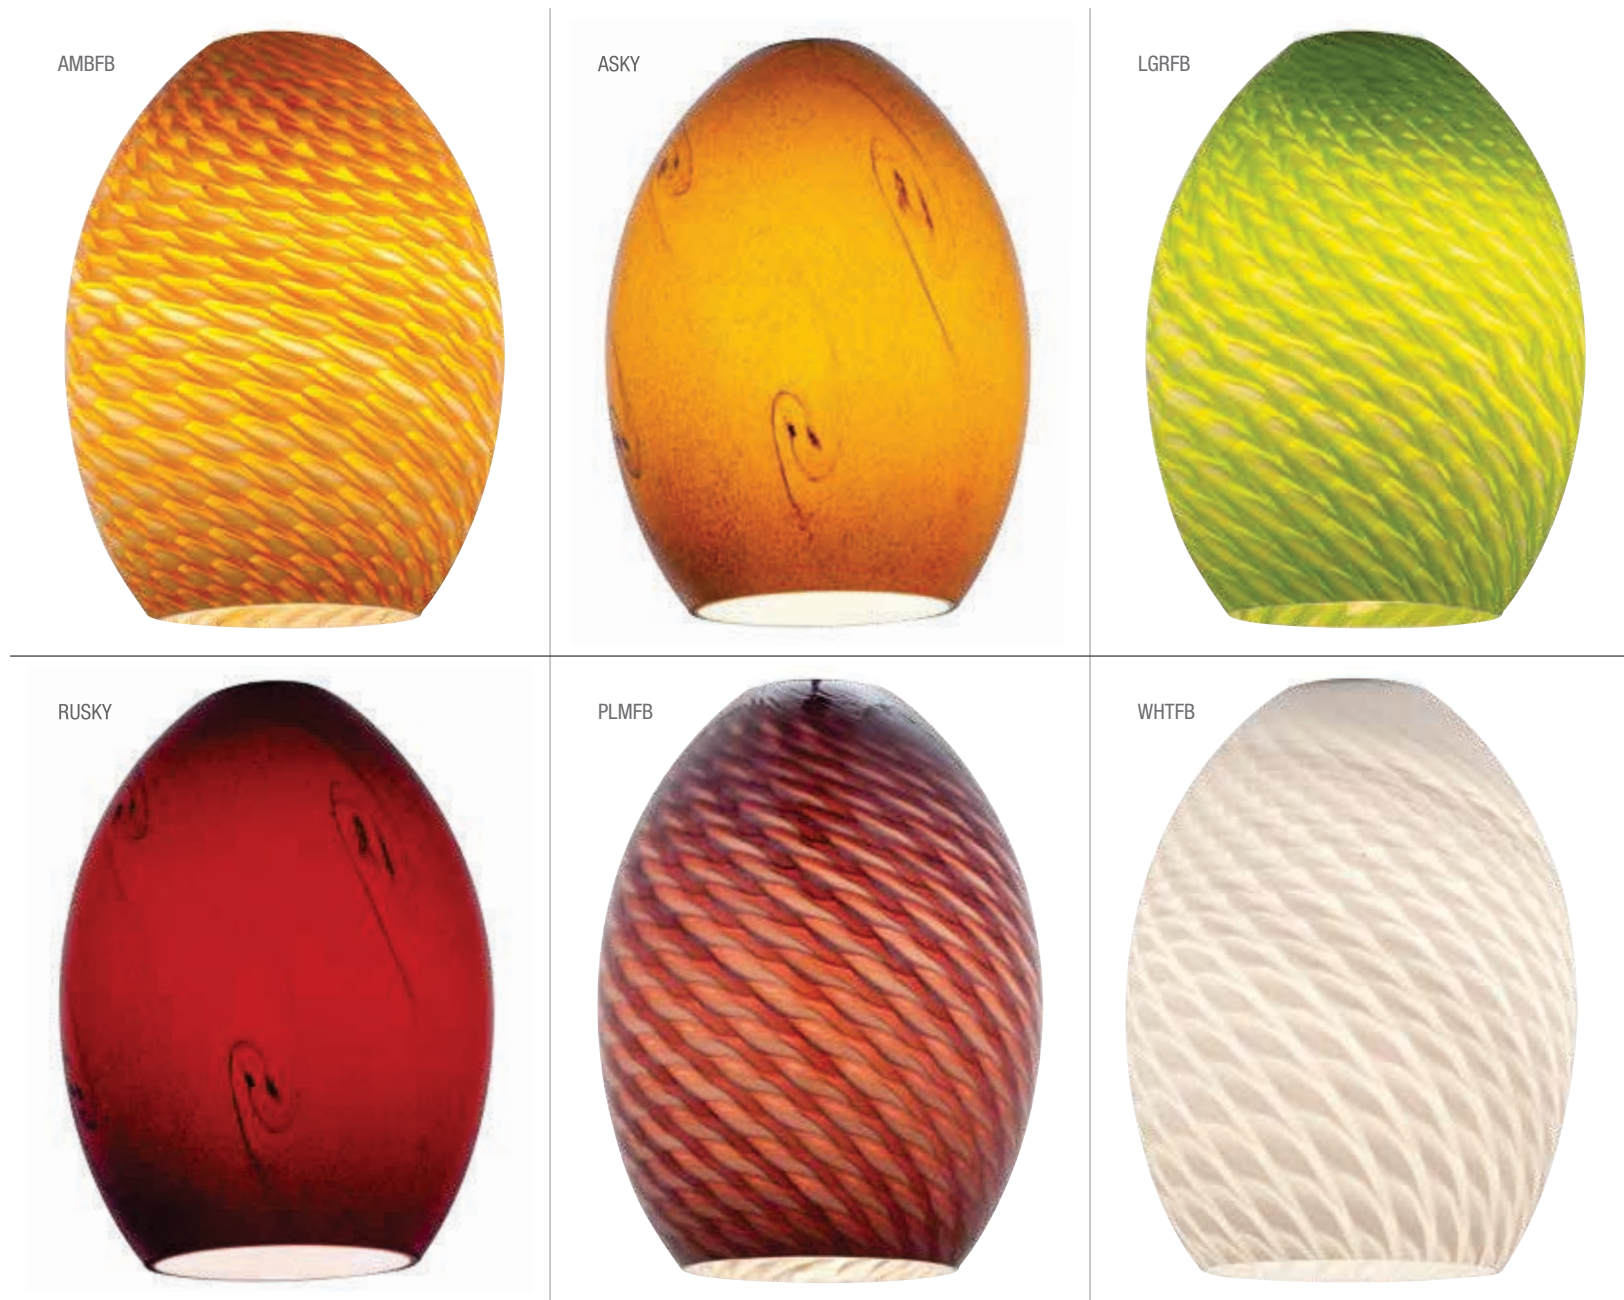

2 3 1 2 3 Brandy FireBird Midi Pendant Glass Shade

Finish	AMBFB ASKY LGRFB PLMFB RUSKY REDFB WHTFB
Dimensions	D 6" H 9"