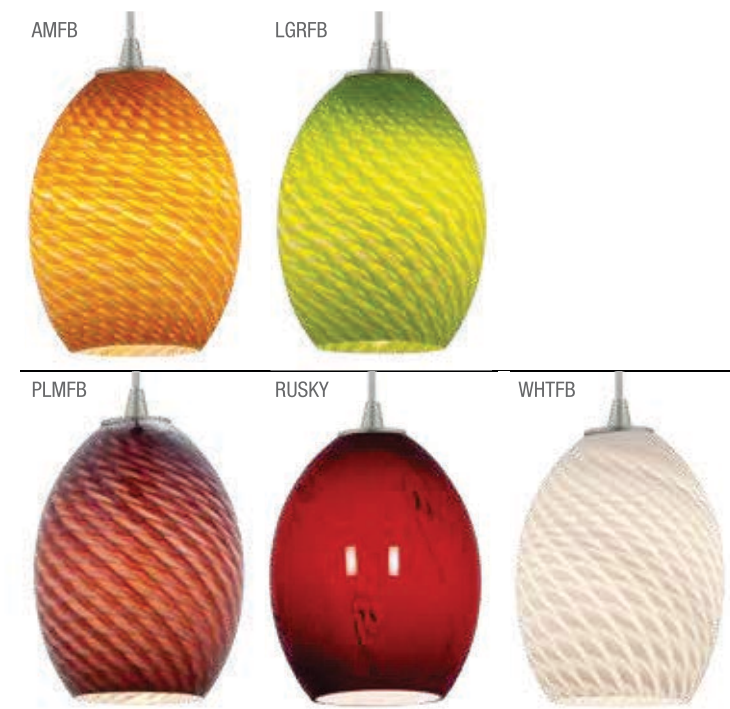

28023-1C-BS/PLMFB

28023 Brandy FireBird glass pendant

Eye-catching beauty and elegant design fills an atmosphere with a brilliant hue and embraces ingenuity with its eclectic variety.

Model	Lamping	Suspension	Finish	Glass	Dimensions
28023	1 Incandescent	C Cord	BS	AMBFB ASKY	D 6" H 9"
	2 Fluorescent	R Rod	ORB	LGRFB PLMFB RUSKY WHTFB	

Example for selecting model choice with lamping, suspension, finish and glass color

Model	Lamp Type	Suspension	Finish	Glass Finish	Completed SKU
28023	1	C	BS	PLMFB	28023-1C-BS/PLMFB

Suspension System and Lamping Specifications

	Wattage	Type	Base	Kelvin	Lumen	Included
1C	1Lt x 100w	A-19	E-26			12ft Clear Cord with BS Black Cord with ORB
1R	1Lt x 100w	A-19	E-26			Rods 6"16"22", 10ft Cord, Integral Slope Adapter
2C	1Lt x 18w	Spiral	GU-24	2700k	1250Lm	12ft Clear Cord with BS Black Cord with ORB, Lamps
2R	1Lt x 18w	Spiral	GU-24	2700k	1250Lm	Rods 6"16"22", 10ft Cord, Integral Slope Adapter, Lamps

Certification Ceiling Dry CUL LISTED