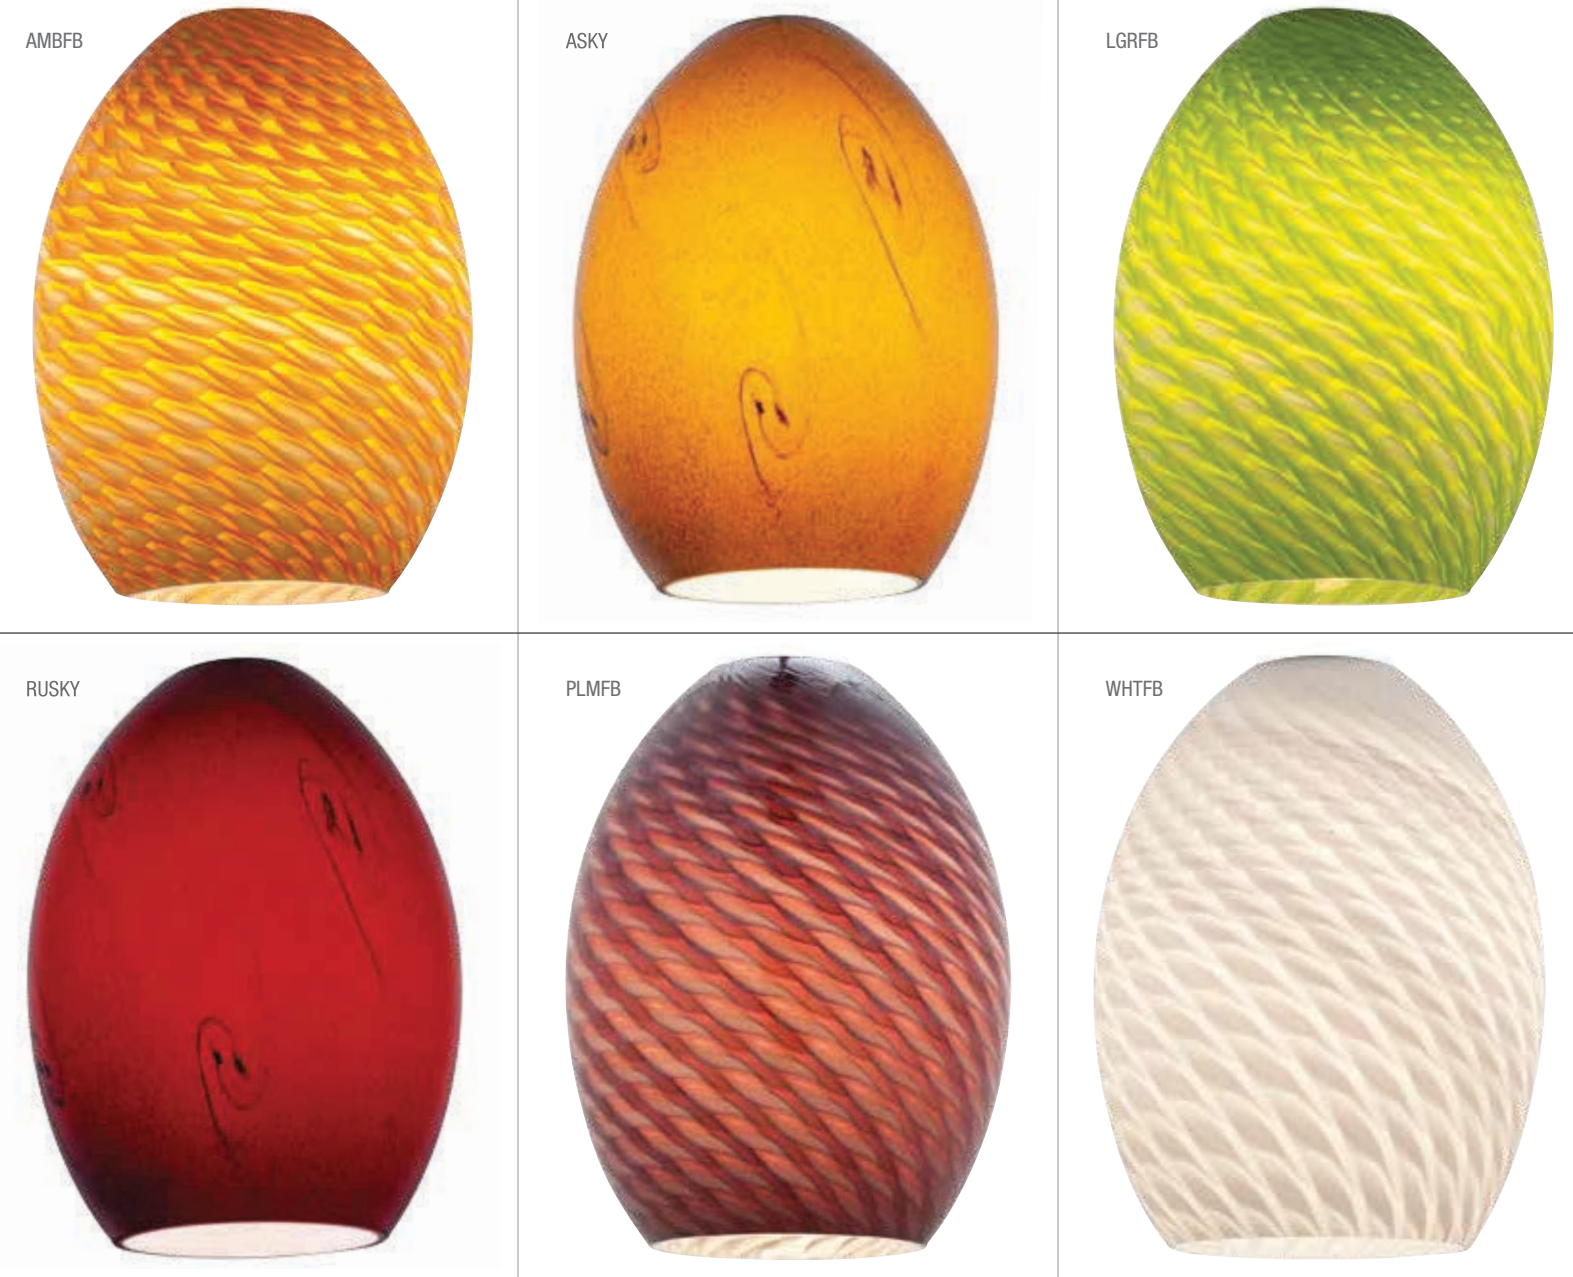

23118 Mat Glass Finishes

23118 Wicker Textured Glass Finishes

2 3 1 2 3 Brandy FireBird Midi Pendant Glass Shade

Finish	AMBFB ASKY LGRFB PLMFB RUSKY REDFB WHTFB
Dimensions	D 6" H 9"

2 3 1 2 4 Cabernet Midi Pendant Glass Shade