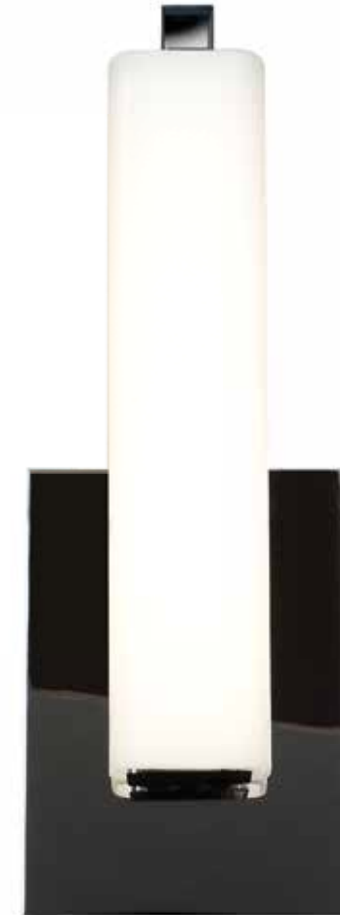

70034LEDD-CH/OPL