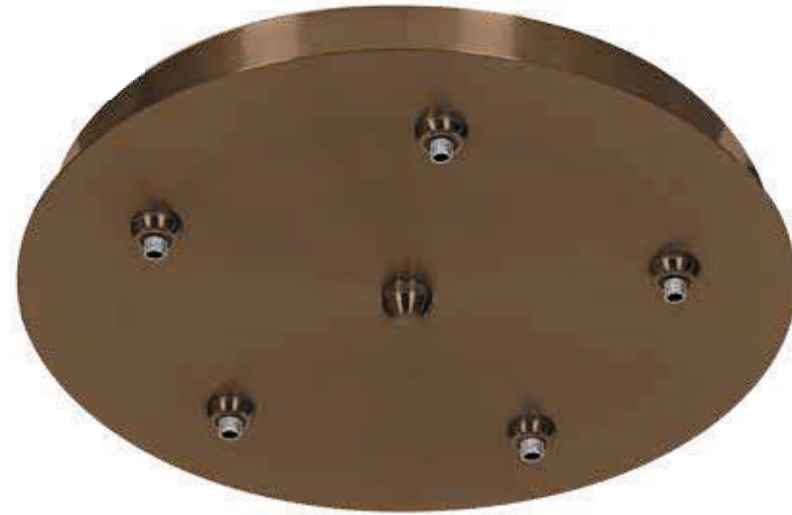

87121UJ Five Port Round
Transformer incorporated within the canopy
Finish Available: BRZ BS
Dimensions: D 18" W 1.5"
Minimum Wattage: 50w Low voltage Halogen Lamps only
Dimmable: Yes
Compatible Pendants see Pg 265 -266

Certification Ceiling Dry CETL

87120UJ Three Port Round
Transformer incorporated within the canopy
Finish Available: BRZ BS
Dimensions: D 12" W 1.5"
Minimum Wattage: 50w Low voltage Halogen Lamps only
Dimmable: Yes
Compatible Pendants see Pg 265 -266

Certification Ceiling Dry CETL

87203UJ Uni-Jack Plug
Compatible with all Uni-Jack canopies and pendant assemblies
Finish Available: BRZ BS
Plug Dimensions: D 0.6" H .9"
Maximum Wattage: 50w

87122UJ Three Port Bar
Transformer incorporated within the canopy
Finish Available: BRZ BS
Dimensions: L 36" W 1.5"
Minimum Wattage: 50w Low voltage Halogen Lamps only
Dimmable: Yes
Compatible Pendants see Pg 265 -266

Certification Ceiling Dry CETL

8 9 1 1 9 Mania Conical Mini Pendant Glass Shade

Finish	COB FST RED
Dimensions	D 4" H 5"
Fitter	22mm

Compatible with the following mini pendants Pg 265 -266

70012LED	903RT	908RT
909UJ	906RT	9032LV

9 1 8 S T Hermes Square Mini Pendant Glass Shade

Finish	OPL AMB
Dimensions	W 3" x 3" H 3.5"
Fitter	22mm

Compatible with the following mini pendants Pg 265 -266

	903RT	908RT
909UJ	906RT	9032LV

PENDANTS - MINI