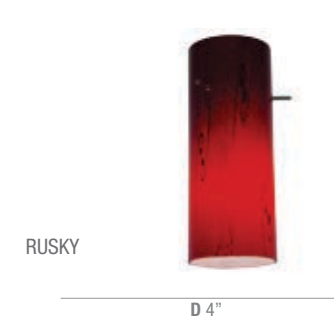

2 3 1 3 0 Cylinder Midi Pendant Glass Shade

Finish	AMB OPL RED RUSKY
Dimensions	D 4" H 10"