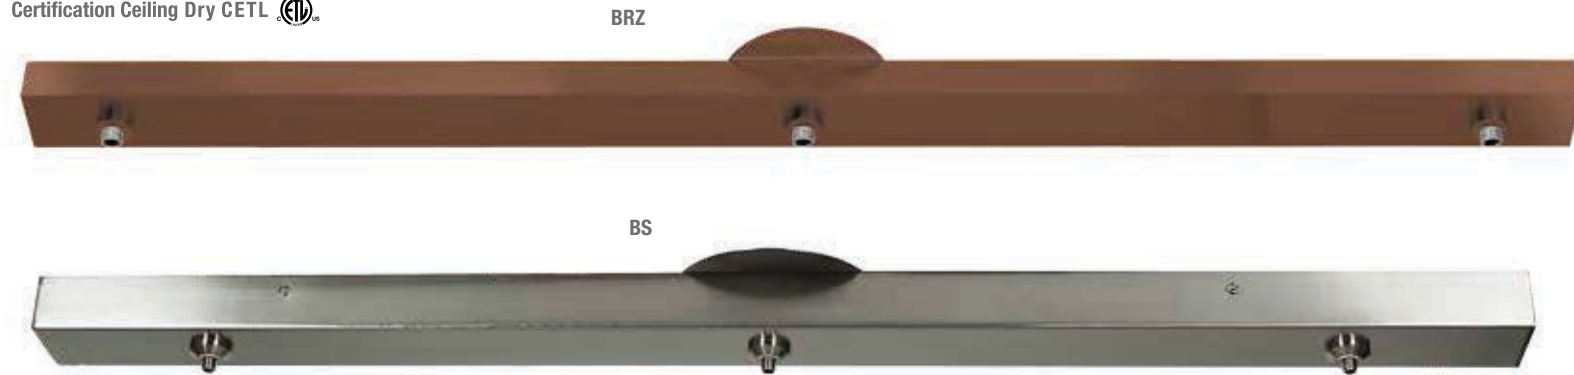

87122UJ Three Port Bar
Transformer incorporated within the canopy
Finish Available: BRZ BS
Dimensions: L 36" W 1.5"
Minimum Wattage: 50w Low voltage Halogen Lamps only
Dimmable: Yes
Compatible Pendants see Pg 265 -266

Certification Ceiling Dry CETL