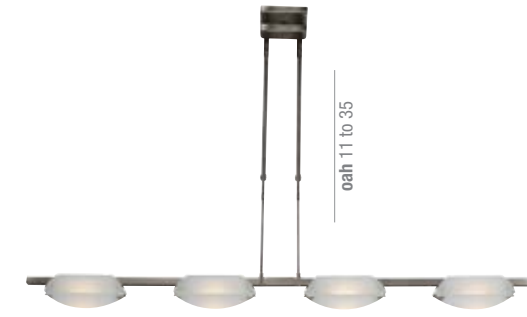

B L 42.5" x W 5"