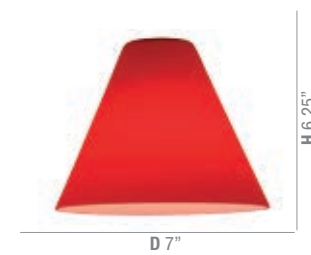

Canopy for R type Rod Suspension
Dimensions D 5.25" H 1.4"