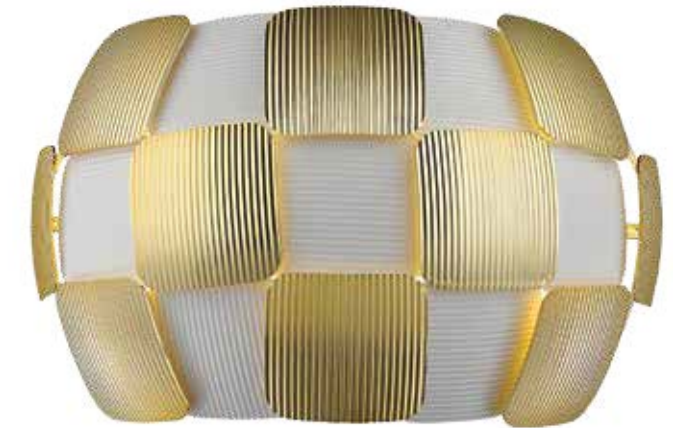

50907-WH/GLD