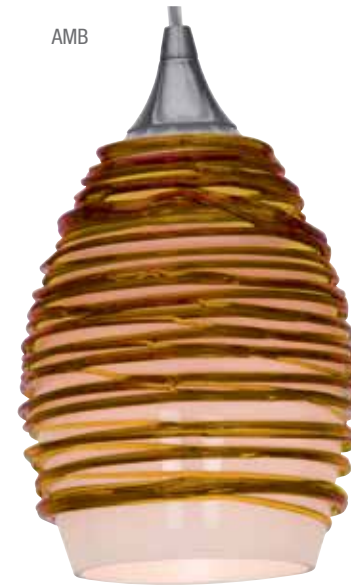

AMB

BLK

WHT

23733-BS/WHT

Adele Glass Pendant

Finish BS Glass AMB BLK WHT Certification CETL Ceiling Dry

Dimensions D 3.25\"/>

Included 10ft Cord

Model	Wattage	Base	Type	Kelvin	Lumen
23733-BS_	1Lt x 60w	E-26	A-19 Incandescent