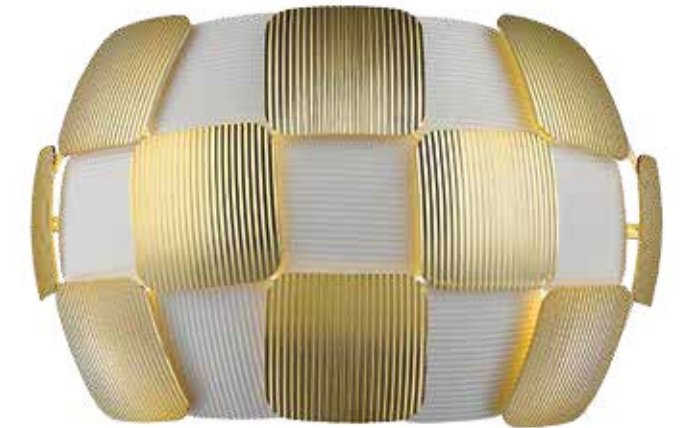

50907-WH/GLD