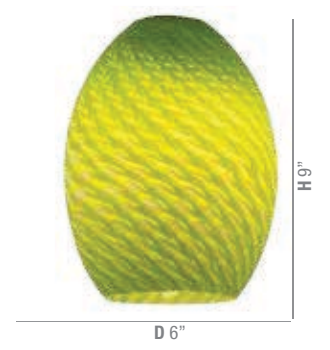

Example for selecting model choice with lamping, suspension, finish and glass color

Model	Lamp Type	Suspension	Finish	Glass Finish	Completed SKU
28023	1	C	BS	PLMFB	28023-1C-BS/PLMFB

Suspension System and Lamping Specifications

	Wattage	Type	Base	Kelvin	Lumen	Included
1C	1Lt x 100w	A-19	E-26			12ft Clear Cord with BS Black Cord with ORB
1R	1Lt x 100w	A-19	E-26			Rods 6"16"22", 10ft Cord, Integral Slope Adapter
2C	1Lt x 18w	Spiral	GU-24	2700k	1250Lm	12ft Clear Cord with BS Black Cord with ORB, Lamps
2R	1Lt x 18w	Spiral	GU-24	2700k	1250Lm	Rods 6"16"22", 10ft Cord, Integral Slope Adapter, Lamps

Certification Ceiling Dry CUL LISTED