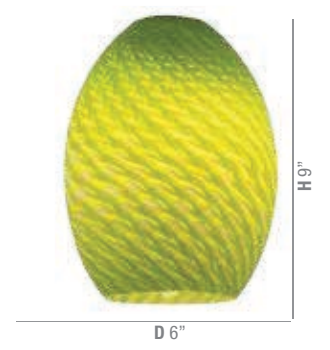

28023-1C-BS/PLMFB

28023 Brandy FireBird glass pendant

Eye-catching beauty and elegant design fills an atmosphere with a brilliant hue and embraces ingenuity with its eclectic variety.

Model	Lamping	Suspension	Finish	Glass	Dimensions
28023	1 Incandescent	C Cord	BS	AMBFB ASKY	D 6" H 9"
	2 Fluorescent	R Rod	ORB	LGRFB PLMFB RUSKY WHTFB	

Example for selecting model choice with lamping, suspension, finish and glass color

Model	Lamp Type	Suspension	Finish	Glass Finish	Completed SKU
28023	1	C	BS	PLMFB	28023-1C-BS/PLMFB

Suspension System and Lamping Specifications

	Wattage	Type	Base	Kelvin	Lumen	Included
1C	1Lt x 100w	A-19	E-26			12ft Clear Cord with BS Black Cord with ORB
1R	1Lt x 100w	A-19	E-26			Rods 6"16"22", 10ft Cord, Integral Slope Adapter
2C	1Lt x 18w	Spiral	GU-24	2700k	1250Lm	12ft Clear Cord with BS Black Cord with ORB, Lamps
2R	1Lt x 18w	Spiral	GU-24	2700k	1250Lm	Rods 6"16"22", 10ft Cord, Integral Slope Adapter, Lamps

Certification Ceiling Dry CUL