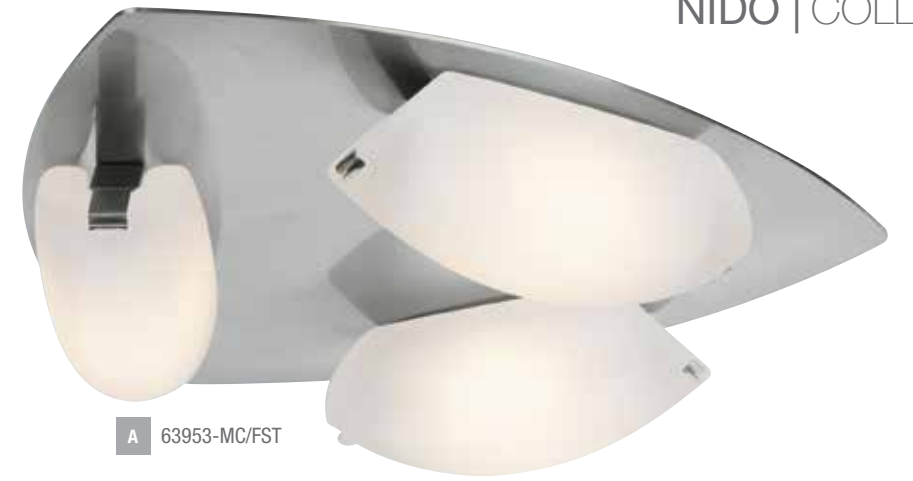

A 63953-MC/FST