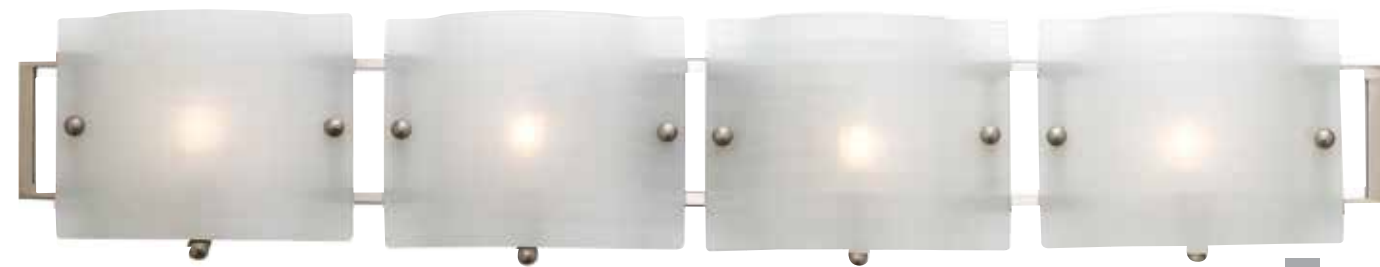

B 53314-BS/CKF

Nara Bent Glass Checkered Frosted Vanity Wall Fixture

Finish BS Glass CKF		Supplied Lamps					CETL Wall Damp	
Model	Wattage	Base	Type	Kelvin	NomLumen	Fixture Dimensions	Backplate Dimensions	
A	53313-BS/CKF	3Lt x 60w	E-12	B-10 Incandescent	2700k	2400Lm	H 7" L 30.5" Ext 4"	L 8.25" W 4.5" Ext 0.75"
B	53314-BS/CKF	4Lt x 60w	E-12	B-10 Incandescent	2700k	3200Lm	H 7" L 40.5" Ext 4"	L 8.25" W 4.5" Ext 0.75"