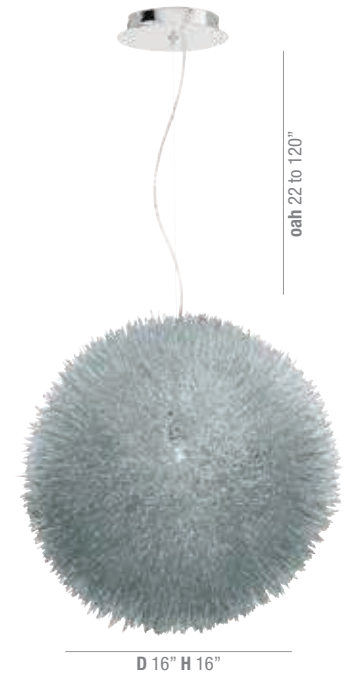

Metalica Cable Pendant

Finish BS						Certification CETL Ceiling Dry	
Model	Wattage	Base	Type	Kelvin	NomLumen	Dimensions	Supplied
23633-BS	1Lt x 75w	G9	G9 Halogen	2900k	1050Lm	D 16" H 16" oah 22 to 120"	Lamps, 10ft of Cable & Cord