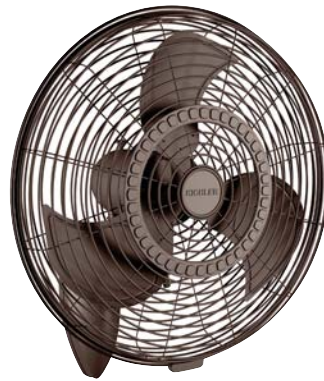

339224SNB
Satin Natural Bronze Finish
Satin Natural Bronze Blades