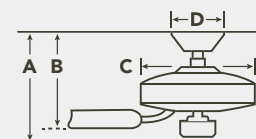

Pendant
42245NI

Flush Mount
42276OZ

MOTOR FEATURES

- Motor Size/Type** 152mm x 18mm, AC
- Amps** 0.45 on High
- RPM** 205 on High
- Energy Star** N/A

HANGING MEASUREMENTS

| WITH 4.5" DOWNROD | | | |
|-----------------------------|---------------------------|-----------------|------------------------|
| Fixture Drop (from ceiling) | Blade Drop (from ceiling) | Housing (width) | Ceiling Canopy (width) |
| A: 14.00" | B: 10.00" | C: 7.50" | D: 6.00" |