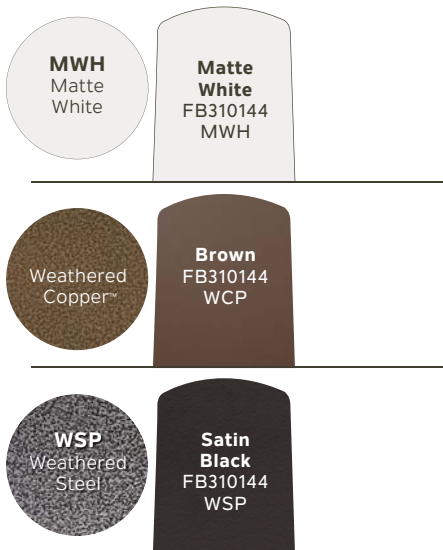

Shown: 310144WSP Weathered Steel Finish with Satin Black Blades

42" Kevlar™

310144MWH
Matte White Finish
Matte White Blades

310144WCP
Weathered Copper Finish
Brown Blades

BLADE SPECS

Fan Finish Blade Finish & Part Number
(Side 1) (Reversible)