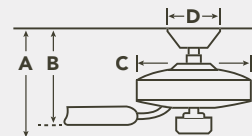

HANGING MEASUREMENTS

WITH 4" DOWNROD

| Fixture Drop (from ceiling) | Blade Drop (from ceiling) | Housing (width) | Ceiling Canopy (width) |
|-----------------------------|---------------------------|------------------|------------------------|
| A: 12.25" | B: 9.75" | C: 11.50" | D: 5.80" |