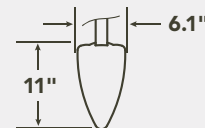

Wall Bracket Dimensions