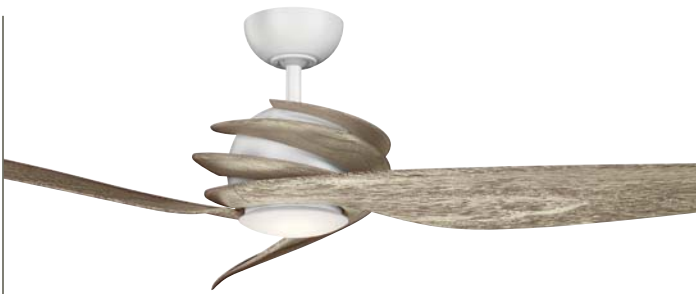

62" Spyra LED

300700MWH
Matte White Finish
Weathered White Walnut Blades