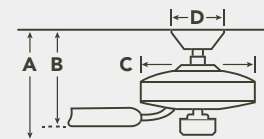

371030
Weathered White Walnut Solid Wood

371031
Shadowed Walnut Solid Wood

Sold separately. See page 305 for more blade options.

HANGING MEASUREMENTS

WITH 4" DOWNROD

| Fixture Drop (from ceiling) | Blade Drop (from ceiling) | Housing (width) | Ceiling Canopy (width) |
|-----------------------------|---------------------------|------------------|------------------------|
| A: 13.50" | B: 10.75" | C: 12.50" | D: 6.30" |