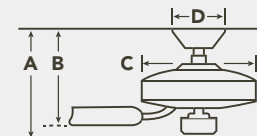

BLADE SPECS

Fan Finish   Blade Finish & Part Number
(Side 1)   (Reversible)

INCLUDED FEATURES

Blades (3) Included

- 14° Pitch
- 56" Sweep
- Reversible
- Wood

Downrods 6" Downrod with 1" (O.D.)

Downlight Integrated. 17-W Dimmable LED Platform 1,600 Lumens, 80 CRI, 3,000K CCT

Downlight Glass Etched Cased Opal Glass

Optional Downlight N/A

Uplight N/A

Uplight Glass N/A

Low Ceiling Adaptable No

Control 6-Speed DC Wall Control

INCLUDED CONTROLS

6-SPEED DC WALL CONTROL SYSTEM

- 6 Forward Speeds & Reverse
- Lights On/Off with Full Range Dimming
- No more than two fans on one circuit
- Includes Faceplate and all Mounting Hardware

OPTIONAL CONTROLS

371075WHTR

6-SPEED DC COOLTOUCH™ TRANSMITTER

COORDINATING LIGHTING

To see the complete Moonlit Collection visit elan-lighting.com.

FAN FEATURES

Mounting Slope – Pitch 30° or 7/12

Lead Wire 78"

cUL Listed Indoor

Hanging Weight 15.4 lbs.

Warranty Limited Lifetime

MOTOR FEATURES

Motor Size/Type 188mm x 10mm, DC

Amps 0.25 on High

RPM 163 on High

Energy Star No

HANGING MEASUREMENTS

WITH 6" DOWNROD			
Fixture Drop (from ceiling)	Blade Drop (from ceiling)	Housing (width)	Ceiling Canopy (width)
A: 16.50"	B: 10.50"	C: 9.75"	D: 6.25"

AIR PERFORMANCE

AIRFLOW	POWER USAGE	AIRFLOW EFFICIENCY
5330 Cubic Ft. Per Minute on High	17 Watts on High (Excludes Lights)	315 Cubic Ft. Per Minute Per Watt