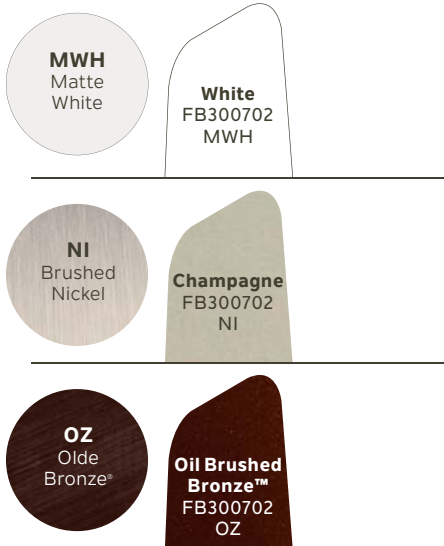

Shown: 300702NI Brushed Nickel Finish with Champagne Blades

56" Xety™ LED

300702MWH
Matte White Finish
White Blades

300702OZ
Olde Bronze® Finish
Oil Brushed Bronze™ Blades

BLADE SPECS

Fan Finish Blade Finish & Part Number
(Side 1) (Reversible)