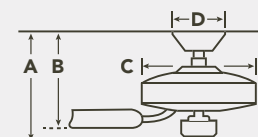

HANGING MEASUREMENTS

| FLUSH MOUNT | | | |
|-----------------------------|---------------------------|-----------------|------------------------|
| Fixture Drop (from ceiling) | Blade Drop (from ceiling) | Housing (width) | Ceiling Canopy (width) |
| A: 11.00" | B: 7.25" | C: 8.75" | D: 6.50" |