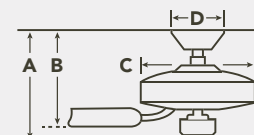

AIR PERFORMANCE

AIRFLOW	POWER USAGE	AIRFLOW EFFICIENCY
5736	76	75
Cubic Ft. Per Minute on High	Watts on High (Excludes Lights)	Cubic Ft. Per Minute Per Watt