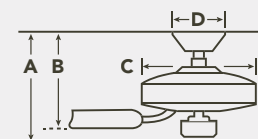

AIR PERFORMANCE

AIRFLOW	POWER USAGE	AIRFLOW EFFICIENCY
3897	48	82
Cubic Ft. Per Minute on High	Watts on High (Excludes Lights)	Cubic Ft. Per Minute Per Watt