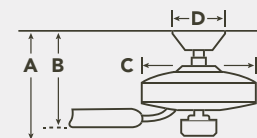

HANGING MEASUREMENTS

| WITH 8" DOWNROD | | | |
|-----------------------------|---------------------------|-----------------|------------------------|
| Fixture Drop (from ceiling) | Blade Drop (from ceiling) | Housing (width) | Ceiling Canopy (width) |
| A: 15.00" | B: 12.25" | C: 7.50" | D: 5.25" |