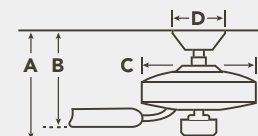

COORDINATING LIGHTING

To see the complete Hendrik™ Collection visit kichler.com.

HANGING MEASUREMENTS

| WITH 4" DOWNROD | | | |
|-----------------------------|---------------------------|------------------|------------------------|
| Fixture Drop (from ceiling) | Blade Drop (from ceiling) | Housing (width) | Ceiling Canopy (width) |
| A: 16.50" | B: 10.50" | C: 12.25" | D: 5.95" |
| WITH 12" DOWNROD | | | |
| Fixture Drop (from ceiling) | Blade Drop (from ceiling) | Housing (width) | Ceiling Canopy (width) |
| A: 24.50" | B: 18.50" | C: 12.25" | D: 5.95" |