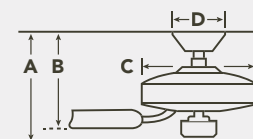

See pages 306-308 for more information.

HANGING MEASUREMENTS

| WITH 4.5" DOWNROD | | | |
|-----------------------------|---------------------------|------------------|------------------------|
| Fixture Drop (from ceiling) | Blade Drop (from ceiling) | Housing (width) | Ceiling Canopy (width) |
| A: 19.86" | B: 19.13" | C: 10.55" | D: 6.25" |