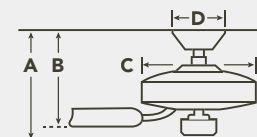

AIR PERFORMANCE

AIRFLOW	POWER USAGE	AIRFLOW EFFICIENCY
4500	59	76
Cubic Ft. Per Minute on High	Watts on High (Excludes Lights)	Cubic Ft. Per Minute Per Watt