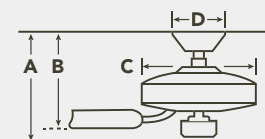

371041
Silver
Solid Wood

371041
Black
Solid Wood

HANGING MEASUREMENTS

WITH 4" DOWNROD

| Fixture Drop (from ceiling) | Blade Drop (from ceiling) | Housing (width) | Ceiling Canopy (width) |
|--------------------------------|------------------------------|--------------------|---------------------------|
| A: 16.75" | B: 10.25" | C: 11.0" | D: 5.50" |