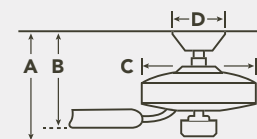

METAL CAPS

Includes a metal fixture cap for non-light use.

MOTOR FEATURES

- Motor Size/Type** 153mm x 17mm, AC
- Amps** 0.47 on High
- RPM** 178 on High
- Energy Star** N/A

HANGING MEASUREMENTS

| WITH 4" DOWNROD | | | |
|-----------------------------|---------------------------|-----------------|------------------------|
| Fixture Drop (from ceiling) | Blade Drop (from ceiling) | Housing (width) | Ceiling Canopy (width) |
| A: 15.00" | B: 11.00" | C: 8.75" | D: 6.25" |