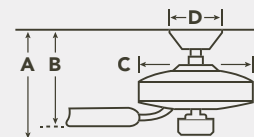

AIR PERFORMANCE

AIRFLOW	POWER USAGE	AIRFLOW EFFICIENCY
4098	59	69
Cubic Ft. Per Minute on High	Watts on High (Excludes Lights)	Cubic Ft. Per Minute Per Watt