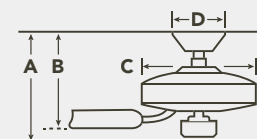

COORDINATING LIGHTING

To see the complete Westington™ Collection visit kichler.com.

Wall Lantern
49586OZ

Wall Lantern
49586OZ

Wall Lantern
49585OZ

HANGING MEASUREMENTS

| WITH 8" DOWNROD | | | |
|-----------------------------|---------------------------|------------------|------------------------|
| Fixture Drop (from ceiling) | Blade Drop (from ceiling) | Housing (width) | Ceiling Canopy (width) |
| A: 19.50" | B: 13.00" | C: 16.00" | D: 6.00" |