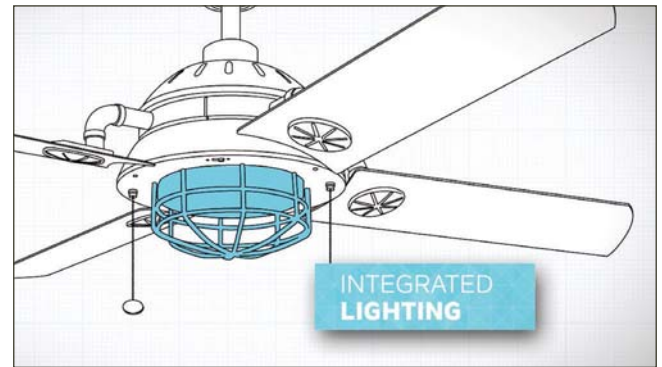

Look for this rating guide listed with every fan.

FANS CIRCULATE BOTH COOL AND WARM AIR

- When it's hot outside, set the fan to rotate counter-clockwise. The blades will push air down – creating a breeze or cooling effect on the people in the room.
- In the winter, set the fan to rotate clockwise. The blades will pull the air up and around, bringing the warm air that rises to the ceiling back down to the living space.
- The effect can help you adjust your thermostat +4°F during the Summer and -2°F in the Winter.

Summer

Winter

Need help? See our Ceiling Fan Fast Facts videos at kichler.com, or visit the Kichler Lighting YouTube channel.

Blade Pitch

What is blade pitch and why is it so important for a ceiling fan? What effects Airflow Efficiency? Let Kichler Fast Facts help you make the most of your ceiling fan.