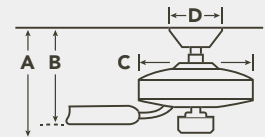

AIR PERFORMANCE

AIRFLOW	POWER USAGE	AIRFLOW EFFICIENCY
5716 Cubic Ft. Per Minute on High	73 Watts on High (Excludes Lights)	79 Cubic Ft. Per Minute Per Watt