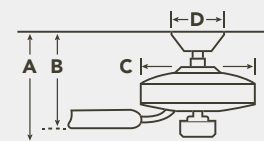

HANGING MEASUREMENTS

| WITH 4.5" DOWNROD | | | |
|-----------------------------|---------------------------|------------------|------------------------|
| Fixture Drop (from ceiling) | Blade Drop (from ceiling) | Housing (width) | Ceiling Canopy (width) |
| A: 14.10" | B: 9.90" | C: 10.75" | D: 6.30" |