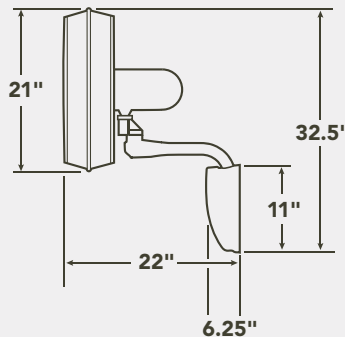

HANGING MEASUREMENTS

Overall Fan Dimensions

Wall Bracket Dimensions

Wet rated oscillating wall fan with 3 speed pull chain control.