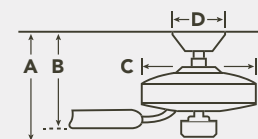

FLUSH MOUNT

| Fixture Drop (from ceiling) | Blade Drop (from ceiling) | Housing (width) | Ceiling Canopy (width) |
|-----------------------------|---------------------------|-----------------|------------------------|
| A: 24.25" | B: 24.25" | C: 7.90" | D: 7.90" |