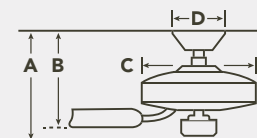

BLADE SPECS

INCLUDED FEATURES

Blades (3) Included

- 35° Pitch
- 60" Sweep
- Non-Reversible
- ABS

Downrods 6" Downrod with 1" (O.D.)

Downlight N/A

Downlight Glass N/A

Optional Downlight N/A

Uplight N/A

Uplight Glass N/A

Low Ceiling Adaptable No

Control 4-Speed Fan Slide Control

INCLUDED CONTROLS

**4-SPEED FAN
SLIDE CONTROL**

- 4-Speed Fan Control
- Face Plate Included
- Controls One Fan
- For Use With Most Ceiling Fans

OPTIONAL CONTROLS

370040

- Controls Multiple Fans

4-SPEED ROTARY WALL CONTROL

See page 308 for more information.

FAN FEATURES

Mounting Slope – Pitch 30° or 7/12

Lead Wire 78"

cUL Listed Indoor

Hanging Weight 24.0 lbs.

Warranty Limited Lifetime

MOTOR FEATURES

Motor Size/Type 188mm x 25mm, AC

Amps 0.84 on High

RPM 256 on High

Energy Star N/A

HANGING MEASUREMENTS

WITH 6" DOWNROD			
Fixture Drop (from ceiling)	Blade Drop (from ceiling)	Housing (width)	Ceiling Canopy (width)
A: 14.50"	B: 14.50"	C: 8.75"	D: 5.75"

AIR PERFORMANCE

AIRFLOW	POWER USAGE	AIRFLOW EFFICIENCY
11,891 Cubic Ft. Per Minute on High	100 Watts on High (Excludes Lights)	120 Cubic Ft. Per Minute Per Watt

The Industrial Fan must be mounted a minimum of 12' from the floor. This fan does not come with a control system but is controlled on a circuit by a breaker. This fan operates on high speed.