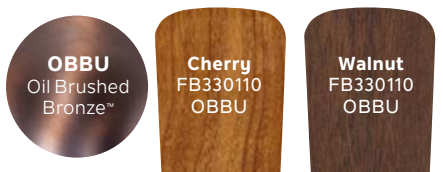

BLADE SPECS

Fan Finish   Blade Finish & Part Number
(Side 1)   (Reversible)

INCLUDED FEATURES

- **Blades (5) Included**
  - 12° Pitch
  - 50" Sweep
  - Reversible
  - Wood
- **Downrods** 4" Downrod with 1" (O.D.)
- **Downlight** Removeable. Uses (3) E-12 60-W B8 Lamps
- **Downlight Glass** Umber Etched or White Etched
- **Optional Downlight** N/A
- **Uplight** N/A
- **Uplight Glass** N/A
- **Low Ceiling Adaptable** Yes, Flush Mount Canopy Included
- **Control** Pull Chain

FAN FEATURES

- **Mounting Slope – Pitch** 30° or 7/12
- **Lead Wire** 78"
- **cUL Listed** Indoor
- **Hanging Weight** 19.7 lbs.
- **Warranty** Limited Lifetime

MOTOR FEATURES

- **Motor Size/Type** 153mm x 15mm, AC
- **Amps** 0.59 on High
- **RPM** 202 on High
- **Energy Star** N/A