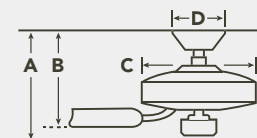

AIR PERFORMANCE

AIRFLOW	POWER USAGE	AIRFLOW EFFICIENCY
5054	59	86
Cubic Ft. Per Minute on High	Watts on High (Excludes Lights)	Cubic Ft. Per Minute Per Watt