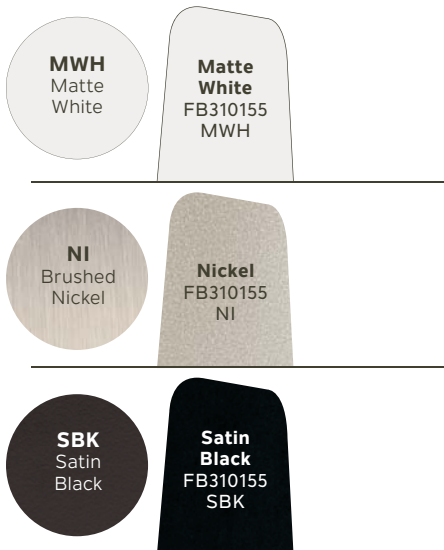

BLADE SPECS

Fan Finish	Blade Finish & Part Number (Side 1)	(Reversible)

INCLUDED FEATURES

- **Blades (3) Included**
  - 35° Pitch
  - 60" Sweep
  - Non-Reversible
  - ABS
- **Downrods** 6" Downrod with 1" (O.D.)
- **Downlight** Integrated. 17-W Dimmable LED Platform 1,600 Lumens, 80 CRI, 3,000K CCT
- **Downlight Glass** Etched Cased Opal Glass
- **Optional Downlight** N/A
- **Uplight** N/A
- **Uplight Glass** N/A
- **Low Ceiling Adaptable** No
- **Control** Wall Control System – Full Function

INCLUDED CONTROLS

1. **WALL CONTROL SYSTEM – FULL FUNCTION**
2. 3 Forward Speeds & Reverse
   - Lights On/Off with Full Range Dimming
   - Motor Off
   - White Faceplate Included

OPTIONAL CONTROLS

337009WHTR

COOLTOUCH™ TRANSMITTER – FULL FUNCTION
See pages 306-308 for more information.

FAN FEATURES

- **Mounting Slope – Pitch** 30° or 7/12
- **Lead Wire** 78"
- **cUL Listed** Wet
- **Hanging Weight** 25.1 lbs.
- **Warranty** Limited Lifetime