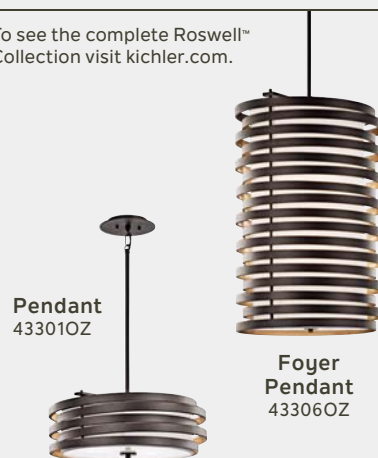

COORDINATING LIGHTING

To see the complete Roswell™ Collection visit kichler.com.

FAN FEATURES

- **Mounting Slope – Pitch** 22° or 4/12
- **Lead Wire** 78"
- **cUL Listed** Indoor
- **Hanging Weight** 23.17 lbs.
- **Warranty** Limited Lifetime

MOTOR FEATURES

- **Motor Size/Type** 188mm x 25mm, AC
- **Amps** 0.66 on High
- **RPM** 130 on High
- **Energy Star** N/A

HANGING MEASUREMENTS

WITH 4" DOWNROD			
Fixture Drop (from ceiling)	Blade Drop (from ceiling)	Housing (width)	Ceiling Canopy (width)
A: 14.22"	B: 9.93"	C: 12.34"	D: 6.00"
WITH 6" DOWNROD			
Fixture Drop (from ceiling)	Blade Drop (from ceiling)	Housing (width)	Ceiling Canopy (width)
A: 16.22"	B: 11.93"	C: 12.34"	D: 6.00"

AIR PERFORMANCE

AIRFLOW	POWER USAGE	AIRFLOW EFFICIENCY
6804	80	85
Cubic Ft. Per Minute on High	Watts on High (Excludes Lights)	Cubic Ft. Per Minute Per Watt