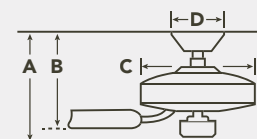

AIR PERFORMANCE

AIRFLOW	POWER USAGE	AIRFLOW EFFICIENCY
7009 Cubic Ft. Per Minute on High	74 Watts on High (Excludes Lights)	95 Cubic Ft. Per Minute Per Watt