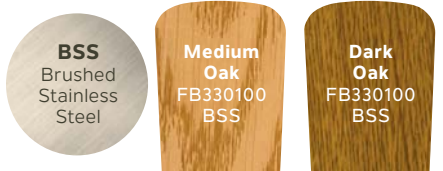

330100SGD
Sterling Gold Finish
Walnut Blades

330100TZ
Tannery Bronze™ Finish
Teak Blades

330100WH
White Finish
White Blades

BLADE SPECS

Fan Finish Blade Finish & Part Number
(Side 1) (Reversible)

INCLUDED FEATURES