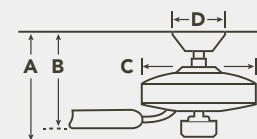

AIR PERFORMANCE

AIRFLOW	POWER USAGE	AIRFLOW EFFICIENCY
6588 Cubic Ft. Per Minute on High	37 Watts on High (Excludes Lights)	178 Cubic Ft. Per Minute Per Watt