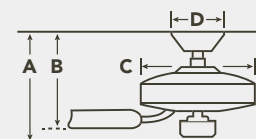

HANGING MEASUREMENTS

| WITH 4.5" DOWNROD | | | |
|-----------------------------|---------------------------|------------------|------------------------|
| Fixture Drop (from ceiling) | Blade Drop (from ceiling) | Housing (width) | Ceiling Canopy (width) |
| A: 14.00" | B: 12.00" | C: 12.60" | D: 6.70" |