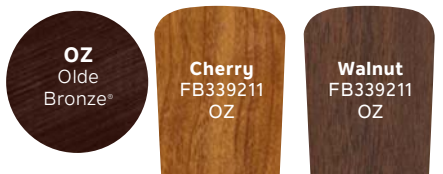

BLADE SPECS

Fan Finish   Blade Finish & Part Number
(Side 1)   (Reversible)

INCLUDED FEATURES

- **Blades (5) Included**
  - 12° Pitch
  - 52" Sweep
  - Reversible
  - Wood
- **Downrods** 4" Downrod with 1" (O.D.) Non-Threaded
- **Downlight** Removable. Uses (3) E-12 60-W B10 Lamps
- **Downlight Glass** Satin and Umber Etched, White and Umber Alabaster
- **Optional Downlight** Accessory Light Kits Available, see pages 284-296
- **Uplight** N/A
- **Uplight Glass** N/A
- **Low Ceiling Adaptable** Yes, Flush Mount Canopy Included
- **Control** Pull Chain

FAN FEATURES

- **Mounting Slope – Pitch** 22° or 4/12
- **Lead Wire** 78"
- **cUL Listed** Indoor
- **Hanging Weight** 18.61 lbs.
- **Warranty** Limited Lifetime

MOTOR FEATURES

- **Motor Size/Type** 153mm x 15mm, AC
- **Amps** 0.49 on High
- **RPM** 160 on High
- **Energy Star** N/A