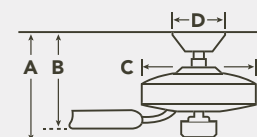

FLUSH MOUNT

| Fixture Drop (from ceiling) | Blade Drop (from ceiling) | Housing (width) | Ceiling Canopy (width) |
|--------------------------------|------------------------------|--------------------|---------------------------|
| A: 9.25" | B: 7.25" | C: 11.00" | D: 5.17" |