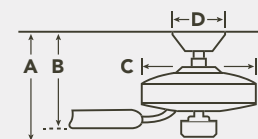

Motor Size/Type DC-165-M

Amps 0.47 on High

RPM 138 on High

Energy Star N/A

HANGING MEASUREMENTS

WITH 6" DOWNROD

| Fixture Drop (from ceiling) | Blade Drop (from ceiling) | Housing (width) | Ceiling Canopy (width) |
|--------------------------------|------------------------------|--------------------|---------------------------|
| A: 15.67" | B: 11.24" | C: 13.98" | D: 5.85" |