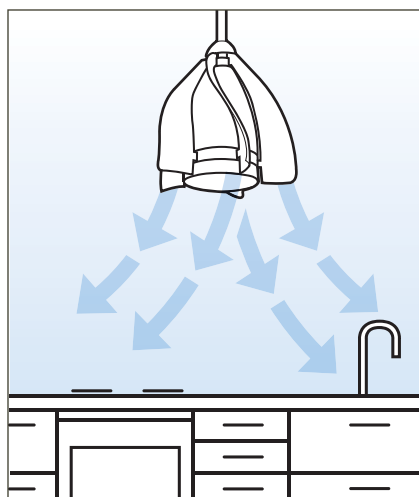

AIR PERFORMANCE

AIRFLOW	POWER USAGE	AIRFLOW EFFICIENCY
1029 Cubic Ft. Per Minute on High	34 Watts on High (Excludes Lights)	31 Cubic Ft. Per Minute Per Watt