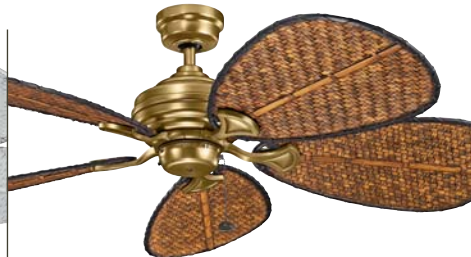

Shown: 300199BAB Burnished Antique Brass Finish with 371049 Natural Palm Blades

52" Klever Motor Assembly

300199AP

Antique Pewter Finish

380903AP Cased Opal Glass Light Kit
370056 Matte White Woven Bamboo Blades
 (Blades and Light Kit Sold Separately)