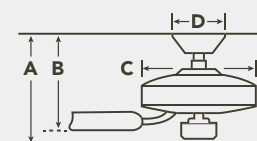

AIR PERFORMANCE

AIRFLOW	POWER USAGE	AIRFLOW EFFICIENCY
6308	70	90
Cubic Ft. Per Minute on High	Watts on High (Excludes Lights)	Cubic Ft. Per Minute Per Watt