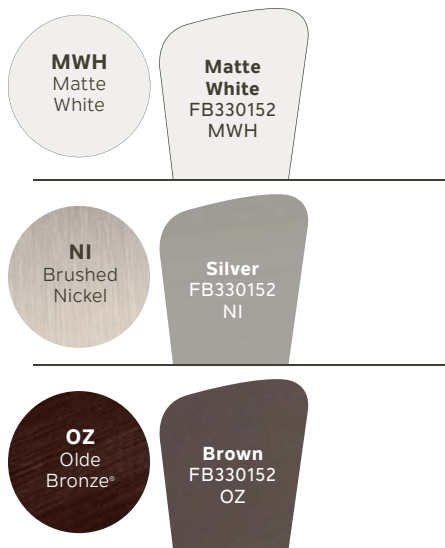

BLADE SPECS

Fan Finish Blade Finish & Part Number (Side 1) (Reversible)

INCLUDED FEATURES

- **Blades (3) Included**
  - 14° Pitch
  - 54" Sweep
  - Non-Reversible
  - ABS
- **Downrods** Optional 337033 Downrod Kit
- **Downlight** Integrated. 17-W Dimmable LED Platform 1,600 Lumens, 80 CRI, 3,000K CCT
- **Downlight Glass** Etched Cased Opal Glass
- **Optional Downlight** N/A
- **Uplight** N/A
- **Uplight Glass** N/A
- **Low Ceiling Adaptable** Flush Mount
- **Control** Wall Control System – Full Function

INCLUDED CONTROLS

1. **WALL CONTROL SYSTEM – FULL FUNCTION**
2. 3 Forward Speeds & Reverse
   - Lights On/Off with Full Range Dimming
   - Motor Off
   - White Faceplate Included

OPTIONAL CONTROLS

1. **337009WHTR COOLTOUCH™ TRANSMITTER – FULL FUNCTION**
2. See pages 306-308 for more information.