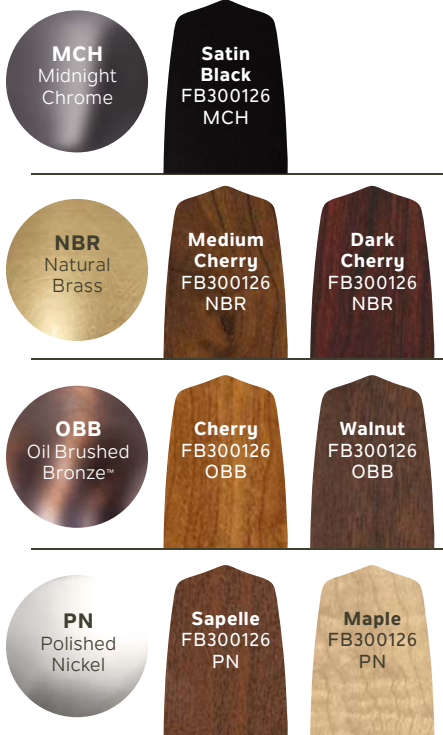

DRAMATIC
UPLIGHTING

Shown: 300126NBR Natural Brass Finish, Umber Etched Glass with Medium Cherry Blades

56" Palla™

300126PN

Polished Nickel Finish
Sapelle Blades

380108PN

White Etched Incandescent
Light Kit
(Sold Separately)

300126OBB

Oil Brushed Bronze™ Finish
Walnut Blades

380108OBB

White Etched Incandescent
Light Kit
(Sold Separately)

300126MCH

Midnight Chrome Finish
White Etched Glass
Satin Black Blades

BLADE SPECS

Fan Finish Blade Finish & Part Number
(Side 1) (Reversible)