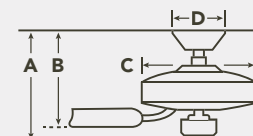

HANGING MEASUREMENTS

| WITH 6" DOWNROD | | | |
|-----------------------------|---------------------------|------------------|------------------------|
| Fixture Drop (from ceiling) | Blade Drop (from ceiling) | Housing (width) | Ceiling Canopy (width) |
| A: 16.50" | B: 13.00" | C: 16.00" | D: 6.00" |
| WITH 12" DOWNROD | | | |
| Fixture Drop (from ceiling) | Blade Drop (from ceiling) | Housing (width) | Ceiling Canopy (width) |
| A: 22.50" | B: 19.00" | C: 16.00" | D: 6.00" |