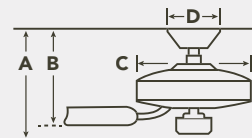

HANGING MEASUREMENTS

WITH 4.5" DOWNROD			
Fixture Drop (from ceiling)	Blade Drop (from ceiling)	Housing (width)	Ceiling Canopy (width)
A: 15.25"	B: 11.25"	C: 13.50"	D: 6.25"