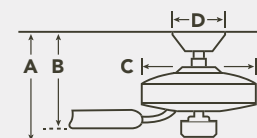

HANGING MEASUREMENTS

WITH 4.5" DOWNROD

Fixture Drop (from ceiling)	Blade Drop (from ceiling)	Housing (width)	Ceiling Canopy (width)
A: 19.00"	B: 13.25"	C: 9.50"	D: 6.75"