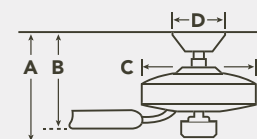

HANGING MEASUREMENTS

| WITH 4" DOWNROD | | | |
|-----------------------------|---------------------------|------------------|------------------------|
| Fixture Drop (from ceiling) | Blade Drop (from ceiling) | Housing (width) | Ceiling Canopy (width) |
| A: 12.25" | B: 10.75" | C: 12.00" | D: 5.25" |
| FLUSH MOUNT | | | |
| Fixture Drop (from ceiling) | Blade Drop (from ceiling) | Housing (width) | Ceiling Canopy (width) |
| A: 9.50" | B: 8.00" | C: 12.00" | D: 5.25" |