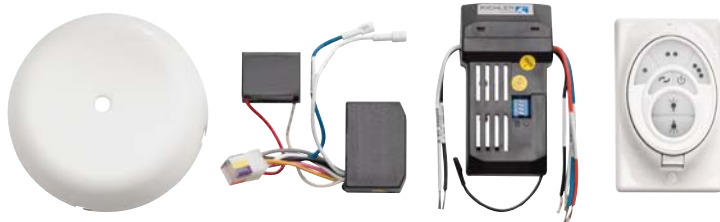

COOLTOUCH™ REVERSIBLE CONVERSION CONTROL SYSTEM

- 3 forward speeds, reverse and motor off
- Separate lighting controls, up and down lights with on/off and full range dimming with intelligent return for both
- Operational radius of 30 feet or less
- No wires to run, no holes to cut
- Replaces any single wall switch or mounts on any flat surface
- Includes wall bracket and all mounting hardware
- Includes 9-volt battery
- Includes wall pocket, transmitter, canopy mounted receiver and reversing wiring harness
- **Designed exclusively for and intended for use with Listed Kichler brand ceiling fans ONLY**
- U.S. & Canadian patent pending

Control System

For Use With Fans:

3R200	BSS, DBK, MWH, NBR, NI, OBB, SNW, TZ, WH	300117 52" Canfield™
3R400	AP, BSS, MWH, NBR, NI, OBB, OZ, SGD, SNW, TZ, WH	300107 44" Canfield™ 339011 52" Sutter Place 339211 52" Sutter Place Select 339017 42" Stratmoor 339022 52" Stratmoor
3W500	SBK, TZP, WCP, WH, WSP	310192 52" Canfield Patio™

CONTROL TRANSMITTERS

Transmitter only. AC Motors. Receiver sold separately.

- Wireless radio frequency operation, radius of 30 feet or less
- Includes wall bracket and all mounting hardware
- CoolTouch™ remotes include replaceable long life lithium batteries
- Comes in standard white finish, see accessory color option 370010 in almond and ivory on page 308
- U.S. & Canadian patent pending

Transmitter only. DC Motors. Receiver sold separately.

- Transmitter only
- Compatible with DC125, DC165M & DC165L motors only
- 6 forward speeds and reverse
- Lights on/off plus full range dimming
- No more than two fans on one circuit
- Includes faceplate and all mounting hardware
- Designed exclusively for Kichler brand DC motor ceiling fans only