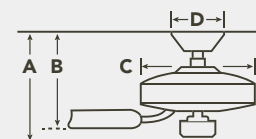

HANGING MEASUREMENTS

| WITH 4.5" DOWNROD | | | |
|-----------------------------|---------------------------|------------------|------------------------|
| Fixture Drop (from ceiling) | Blade Drop (from ceiling) | Housing (width) | Ceiling Canopy (width) |
| A: 16.75" | B: 10.75" | C: 10.65" | D: 6.50" |