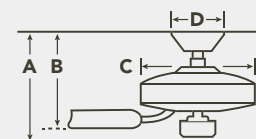

HANGING MEASUREMENTS

WITH 6" DOWNROD

Fixture Drop (from ceiling)	Blade Drop (from ceiling)	Housing (width)	Ceiling Canopy (width)
A: 16.25"	B: 13.25"	C: 6.75"	D: 5.75"