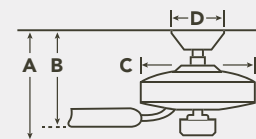

Energy Star No

HANGING MEASUREMENTS

WITH 4" DOWNROD

| Fixture Drop (from ceiling) | Blade Drop (from ceiling) | Housing (width) | Ceiling Canopy (width) |
|-----------------------------|---------------------------|------------------|------------------------|
| A: 17.25" | B: 11.00" | C: 12.50" | D: 6.25" |