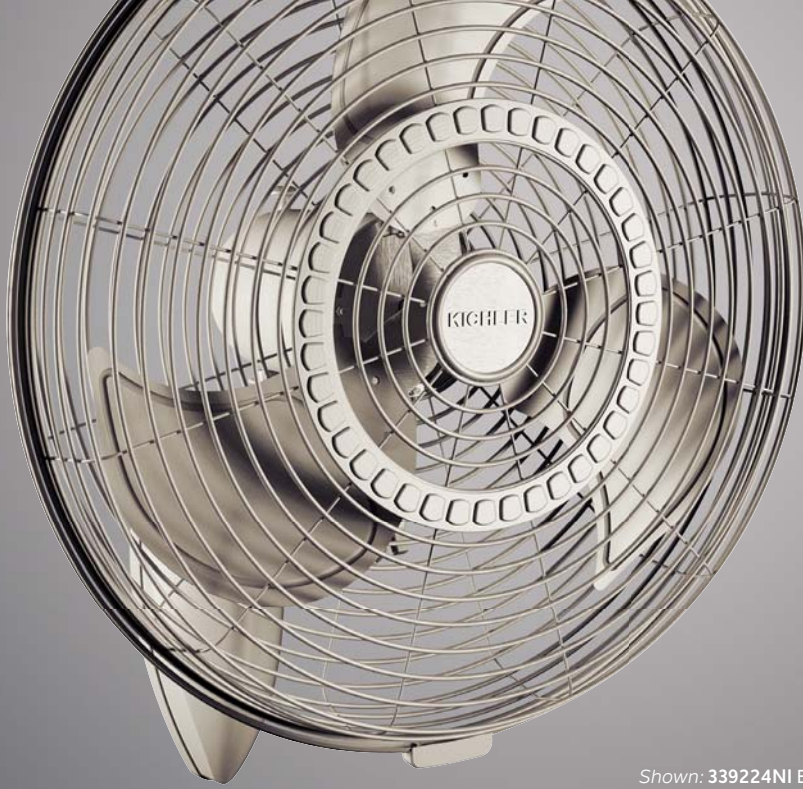

Shown: 339224NI Brushed Nickel Finish with Brushed Nickel Blades

24" Pola™