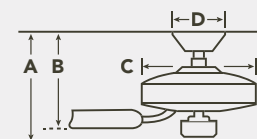

HANGING MEASUREMENTS

| WITH 4.5" DOWNROD | | | |
|-----------------------------|---------------------------|-----------------|------------------------|
| Fixture Drop (from ceiling) | Blade Drop (from ceiling) | Housing (width) | Ceiling Canopy (width) |
| A: 13.75" | B: 11.00" | C: 8.00" | D: 5.90" |