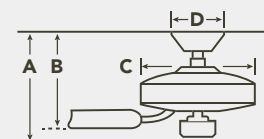

AIR PERFORMANCE

AIRFLOW	POWER USAGE	AIRFLOW EFFICIENCY
5283 Cubic Ft. Per Minute on High	69 Watts on High (Excludes Lights)	77 Cubic Ft. Per Minute Per Watt