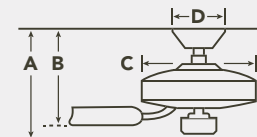

AIR PERFORMANCE

AIRFLOW	POWER USAGE	AIRFLOW EFFICIENCY
6011	70	86
Cubic Ft. Per Minute on High	Watts on High (Excludes Lights)	Cubic Ft. Per Minute Per Watt