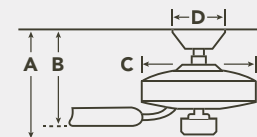

HANGING MEASUREMENTS

WITH 6" DOWNROD

| Fixture Drop (from ceiling) | Blade Drop (from ceiling) | Housing (width) | Downrod |
|-----------------------------|---------------------------|-----------------|-----------------|
| A: 13.75" | B: 12.35" | C: 9.70" | D: 5.90" |