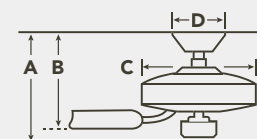

HANGING MEASUREMENTS

| WITH 4.5" DOWNROD | | | |
|-----------------------------|---------------------------|------------------|------------------------|
| Fixture Drop (from ceiling) | Blade Drop (from ceiling) | Housing (width) | Ceiling Canopy (width) |
| A: 13.75" | B: 11.50" | C: 13.00" | D: 6.75" |