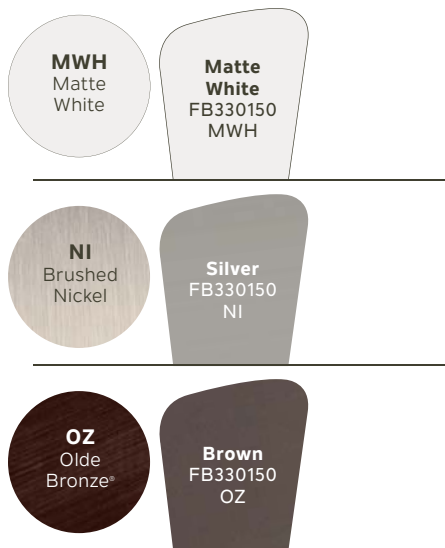

BLADE SPECS

Fan Finish Blade Finish & Part Number (Side 1) (Reversible)

INCLUDED FEATURES

- **Blades (3) Included**
  - 22° Pitch
  - 34" Sweep
  - Non-Reversible
  - ABS
- **Downrods** Optional 337033 Downrod Kit
- **Downlight** Integrated. 17-W Dimmable LED Platform 1,600 Lumens, 80 CRI, 3,000K CCT
- **Downlight Glass** Etched Cased Opal Glass
- **Optional Downlight** N/A
- **Uplight** N/A
- **Uplight Glass** N/A
- **Low Ceiling Adaptable** Flush Mount
- **Control** Wall Control System – Full Function

INCLUDED CONTROLS

1. **WALL CONTROL SYSTEM – FULL FUNCTION**
2. 3 Forward Speeds & Reverse
   - Lights On/Off with Full Range Dimming
   - Motor Off
   - White Faceplate Included

OPTIONAL CONTROLS

1. **337009WHTR**
2. **COOLTOUCH™ TRANSMITTER – FULL FUNCTION**
3. See pages 306-308 for more information.