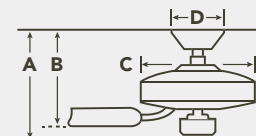

HANGING MEASUREMENTS

WITH 6" DOWNROD

| Fixture Drop (from ceiling) | Blade Drop (from ceiling) | Housing (width) | Ceiling Canopy (width) |
|-----------------------------|---------------------------|-----------------|------------------------|
| A: 22.12" | B: 14.35" | C: 9.45" | D: 5.79" |