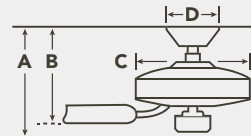

OPTIONAL CONTROLS

371075WHTR

6-SPEED DC COOLTOUCH™ TRANSMITTER

HANGING MEASUREMENTS

| WITH 6" DOWNROD | | | |
|-----------------------------|---------------------------|------------------|------------------------|
| Fixture Drop (from ceiling) | Blade Drop (from ceiling) | Housing (width) | Ceiling Canopy (width) |
| A: 12.75" | B: 12.00" | C: 10.75" | D: 6.75" |