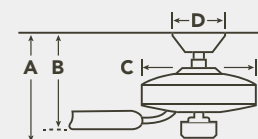

HANGING MEASUREMENTS

FLUSH MOUNT

| Fixture Drop (from ceiling) | Blade Drop (from ceiling) | Housing (width) | Ceiling Canopy (width) |
|-----------------------------|---------------------------|-----------------|------------------------|
| A: 11.00" | B: 7.25" | C: 8.75" | D: 6.50" |