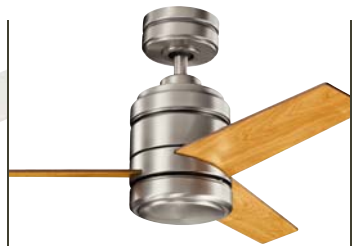

300146AP
Antique Pewter
Motor Assembly Finish
370025AP 38" Light Cherry Blades
(Blades Sold Separately)