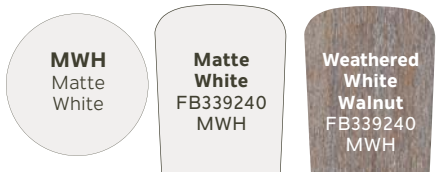

339240OBBU
Oil Brushed Bronze™ Finish
Umber Etched Glass
Walnut Blades

339240TZ
Tannery Bronze™ Finish
Umber Etched Glass
Teak Blades

339240WH
White Finish
White Etched Glass
White Blades

BLADE SPECS

Fan Finish Blade Finish & Part Number
(Side 1) (Reversible)