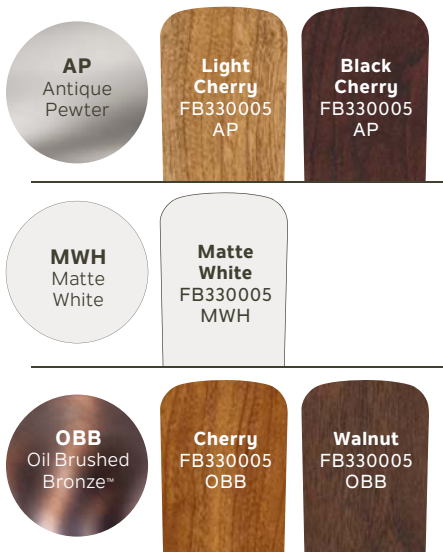

52" Bentzen™ Select LED

330005MWH
Matte White Finish
Etched Case Opal Glass
Matte White Blades

330005AP
Antique Pewter Finish
Etched Case Opal Glass
Light Cherry Blades

BLADE SPECS

Fan Finish Blade Finish & Part Number
(Side 1) (Reversible)