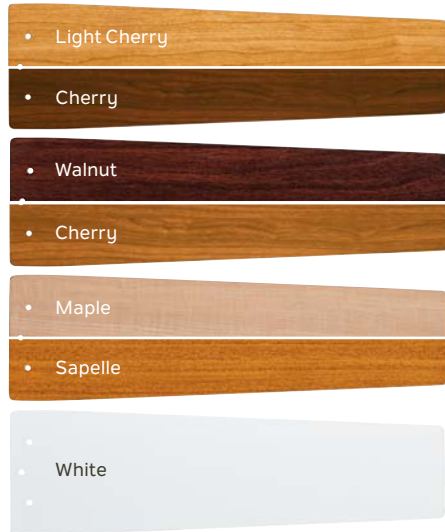

STEP 3

Choose blade material (wood or polycarbonate), and finish

Wood

Reversible Blade Sets

Polycarbonate

Non-Reversible Blade Sets

STEP 4

Choose blade length (38", 48" or 58")