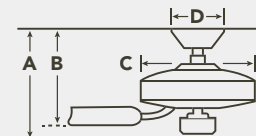

OPTIONAL CONTROLS

371075WHTR

6-SPEED DC COOLTOUCH™ TRANSMITTER

HANGING MEASUREMENTS

| WITH 4.5" DOWNROD | | | |
|-----------------------------|---------------------------|------------------|------------------------|
| Fixture Drop (from ceiling) | Blade Drop (from ceiling) | Housing (width) | Ceiling Canopy (width) |
| A: 14.25" | B: 14.25" | C: 12.75" | D: 6.75" |