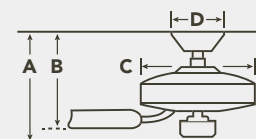

HANGING MEASUREMENTS

| WITH 4.5" DOWNROD | | | |
|-----------------------------|---------------------------|------------------|------------------------|
| Fixture Drop (from ceiling) | Blade Drop (from ceiling) | Housing (width) | Ceiling Canopy (width) |
| A: 15.15" | B: 11.80" | C: 12.60" | D: 6.65" |