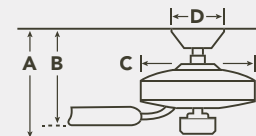

MOTOR FEATURES

- Motor Size/Type** 188mm x 10mm, DC
- Amps** 0.42 on High
- RPM** 105 on High
- Energy Star** No

HANGING MEASUREMENTS

| WITH 6" DOWNROD | | | |
|-----------------------------|---------------------------|------------------|------------------------|
| Fixture Drop (from ceiling) | Blade Drop (from ceiling) | Housing (width) | Ceiling Canopy (width) |
| A: 15.00" | B: 11.75" | C: 12.75" | D: 7.00" |