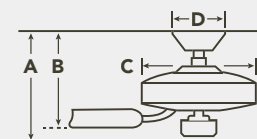

HANGING MEASUREMENTS

| WITH 4" DOWNROD | | | |
|-----------------------------|---------------------------|------------------|------------------------|
| Fixture Drop (from ceiling) | Blade Drop (from ceiling) | Housing (width) | Ceiling Canopy (width) |
| A: 12.75" | B: 11.00" | C: 13.00" | D: 6.61" |