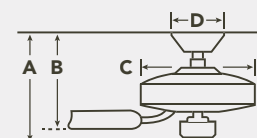

MOTOR FEATURES

- Motor Size/Type** 188mm x 25mm, AC
- Amps** 0.66 on High
- RPM** 149 on High
- Energy Star** N/A

HANGING MEASUREMENTS

| WITH 12" DOWNROD | | | |
|-----------------------------|---------------------------|------------------|------------------------|
| Fixture Drop (from ceiling) | Blade Drop (from ceiling) | Housing (width) | Ceiling Canopy (width) |
| A: 22.50" | B: 18.50" | C: 15.25" | D: 6.63" |
| FLUSH MOUNT | | | |
| Fixture Drop (from ceiling) | Blade Drop (from ceiling) | Housing (width) | Ceiling Canopy (width) |
| A: 11.25" | B: 7.25" | C: 15.25" | D: 6.63" |