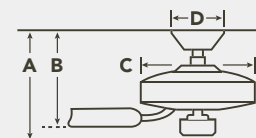

HANGING MEASUREMENTS

WITH 4" DOWNROD

Fixture Drop (from ceiling)	Blade Drop (from ceiling)	Housing (width)	Ceiling Canopy (width)
A: 14.25"	B: 10.25"	C: 7.50"	D: 6.00"