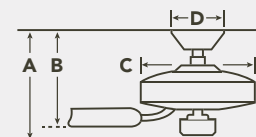

MOTOR FEATURES

- Motor Size/Type** 188mm x 25mm, AC
- Amps** 0.66 on High
- RPM** 130 on High
- Energy Star** N/A

HANGING MEASUREMENTS

| WITH 4" DOWNROD | | | |
|-----------------------------|---------------------------|------------------|------------------------|
| Fixture Drop (from ceiling) | Blade Drop (from ceiling) | Housing (width) | Ceiling Canopy (width) |
| A: 14.22" | B: 9.93" | C: 12.34" | D: 6.00" |
| WITH 6" DOWNROD | | | |
| Fixture Drop (from ceiling) | Blade Drop (from ceiling) | Housing (width) | Ceiling Canopy (width) |
| A: 16.22" | B: 11.93" | C: 12.34" | D: 6.00" |