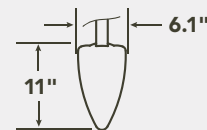

INCLUDED CONTROLS

Pull Chain

- 3 Speeds
- Oscillating (or Stationary)

HANGING MEASUREMENTS

Overall Fan Dimensions

Wall Bracket Dimensions

Wet rated oscillating wall fan with 3 speed pull chain control.

Shown: 339218SNB Satin Natural Bronze Finish with Satin Natural Bronze Blades