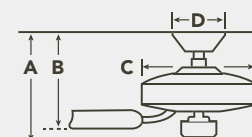

AIR PERFORMANCE

AIRFLOW	POWER USAGE	AIRFLOW EFFICIENCY
5518	66	84
Cubic Ft. Per Minute on High	Watts on High (Excludes Lights)	Cubic Ft. Per Minute Per Watt