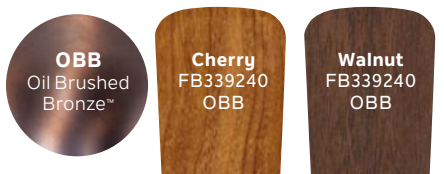

339240OBBU
Oil Brushed Bronze™ Finish
Umber Etched Glass
Walnut Blades

339240TZ
Tannery Bronze™ Finish
Umber Etched Glass
Teak Blades

339240WH
White Finish
White Etched Glass
White Blades

BLADE SPECS

Fan Finish Blade Finish & Part Number
(Side 1) (Reversible)