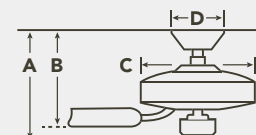

AIR PERFORMANCE

| AIRFLOW | POWER USAGE | AIRFLOW EFFICIENCY |
|---|--|--|
| 5685 Cubic Ft. Per Minute on High | 66 Watts on High (Excludes Lights) | 87 Cubic Ft. Per Minute Per Watt |

Shown: 339515TZP Tannery Bronze® Finish with Brown Blades