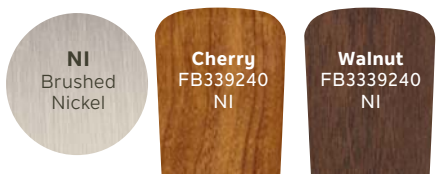

339240OBBU
Oil Brushed Bronze™ Finish
Umber Etched Glass
Walnut Blades

339240TZ
Tannery Bronze™ Finish
Umber Etched Glass
Teak Blades

339240WH
White Finish
White Etched Glass
White Blades

BLADE SPECS

Fan Finish Blade Finish & Part Number
(Side 1) (Reversible)