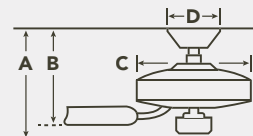

AIR PERFORMANCE

AIRFLOW	POWER USAGE	AIRFLOW EFFICIENCY
6281	74	84
Cubic Ft. Per Minute on High	Watts on High (Excludes Lights)	Cubic Ft. Per Minute Per Watt