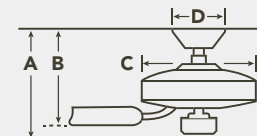

MOTOR FEATURES

- Motor Size/Type** 188mm x 20mm, AC
- Amps** 0.71 on High
- RPM** 180 on High
- Energy Star** No

HANGING MEASUREMENTS

| WITH 4.5" DOWNROD | | | |
|-----------------------------|---------------------------|-----------------|------------------------|
| Fixture Drop (from ceiling) | Blade Drop (from ceiling) | Housing (width) | Ceiling Canopy (width) |
| A: 13.75" | B: 11.00" | C: 5.50" | D: 5.75" |