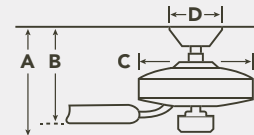

COORDINATING LIGHTING

To see the complete Ashland Bay Collection visit kichler.com.

HANGING MEASUREMENTS

| WITH 4.5" DOWNROD | | | |
|-----------------------------|---------------------------|------------------|------------------------|
| Fixture Drop (from ceiling) | Blade Drop (from ceiling) | Housing (width) | Ceiling Canopy (width) |
| A: 17.60" | B: 12.00" | C: 13.00" | D: 6.69" |