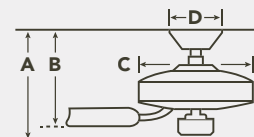

AIR PERFORMANCE

AIRFLOW	POWER USAGE	AIRFLOW EFFICIENCY
4830	59	82
Cubic Ft. Per Minute on High	Watts on High (Excludes Lights)	Cubic Ft. Per Minute Per Watt