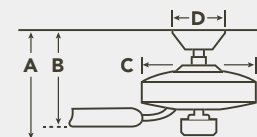

FLUSH MOUNT

Fixture Drop (from ceiling)	Blade Drop (from ceiling)	Housing (width)	Ceiling Canopy (width)
A: 9.00"	B: 7.00"	C: 11.00"	D: 5.17"