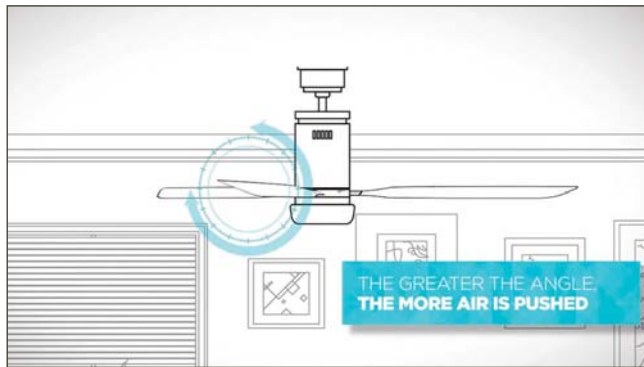

Need help? See our Ceiling Fan Fast Facts videos at kichler.com, or visit the Kichler Lighting YouTube channel.

Blade Pitch

What is blade pitch and why is it so important for a ceiling fan? What effects Airflow Efficiency? Let Kichler Fast Facts help you make the most of your ceiling fan.