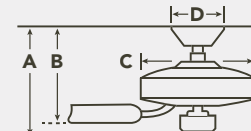

OPTIONAL SOLID WOOD BLADE SETS

371050
Weathered White Walnut Solid Wood (Sold Separately)

HANGING MEASUREMENTS

WITH 4" DOWNROD

| Fixture Drop (from ceiling) | Blade Drop (from ceiling) | Housing (width) | Ceiling Canopy (width) |
|-----------------------------|---------------------------|------------------|------------------------|
| A: 14.02" | B: 11.28" | C: 13.78" | D: 6.30" |