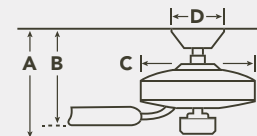

METAL CAPS

Includes a metal fixture cap for non-light use.

MOTOR FEATURES

- Motor Size/Type** DC-165L
- Amps** 0.48 on High
- RPM** 89 on High
- Energy Star** Yes

HANGING MEASUREMENTS

| WITH 6" DOWNROD | | | |
|-----------------------------|---------------------------|-----------------|------------------------|
| Fixture Drop (from ceiling) | Blade Drop (from ceiling) | Housing (width) | Ceiling Canopy (width) |
| A: 16.25" | B: 14.00" | C: 8.75" | D: 6.75" |