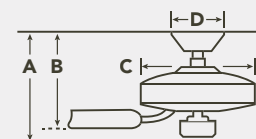

HANGING MEASUREMENTS

| WITH 4.5" DOWNROD | | | |
|-----------------------------|---------------------------|------------------|------------------------|
| Fixture Drop (from ceiling) | Blade Drop (from ceiling) | Housing (width) | Ceiling Canopy (width) |
| A: 15.25" | B: 11.75" | C: 13.10" | D: 6.69" |