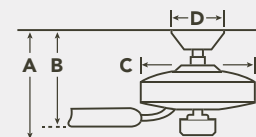

FLUSH MOUNT

| Fixture Drop (from ceiling) | Blade Drop (from ceiling) | Housing (width) | Ceiling Canopy (width) |
|-----------------------------|---------------------------|------------------|------------------------|
| A: 15.25" | B: 8.00" | C: 12.00" | D: 5.25" |