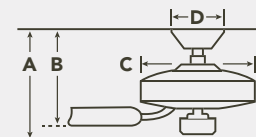

HANGING MEASUREMENTS

WITH 6" DOWNROD

| Fixture Drop (from ceiling) | Blade Drop (from ceiling) | Housing (width) | Ceiling Canopy (width) |
|-----------------------------|---------------------------|------------------|------------------------|
| A: 17.52" | B: 12.90" | C: 15.36" | D: 6.63" |