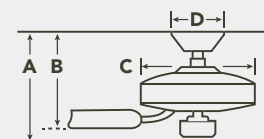

HANGING MEASUREMENTS

| WITH 4" DOWNROD | | | |
|-----------------------------|---------------------------|------------------|------------------------|
| Fixture Drop (from ceiling) | Blade Drop (from ceiling) | Housing (width) | Ceiling Canopy (width) |
| A: 13.25" | B: 11.00" | C: 12.60" | D: 6.25" |