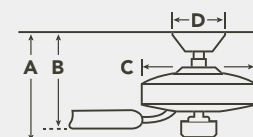

AIR PERFORMANCE

AIRFLOW	POWER USAGE	AIRFLOW EFFICIENCY
5717 Cubic Ft. Per Minute on High	67 Watts on High (Excludes Lights)	85 Cubic Ft. Per Minute Per Watt