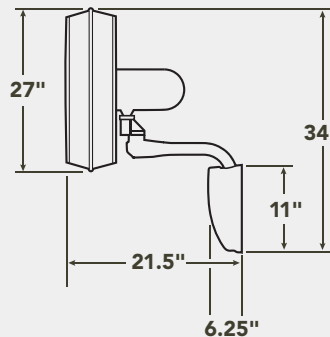

HANGING MEASUREMENTS

Overall Fan Dimensions

Wall Bracket Dimensions

Wet rated oscillating wall fan with 3 speed pull chain control.