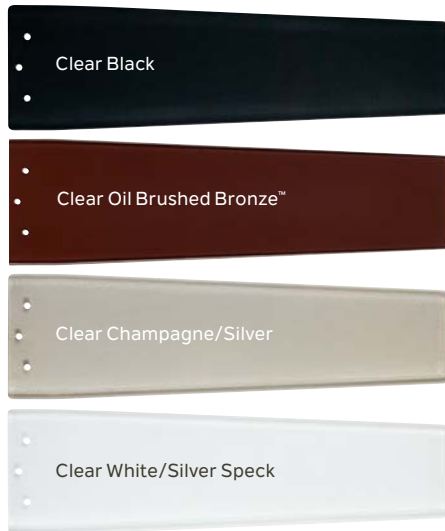

STEP 3

Choose blade material (wood or polycarbonate), and finish

Wood

Reversible Blade Sets

Polycarbonate

Non-Reversible Blade Sets

STEP 4

Choose blade length (38", 48" or 58")