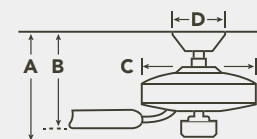

COORDINATING LIGHTING

To see the complete Evie™ Collection visit kichler.com.

Linear Chandelier
43628NI

Pendant
43627NI

HANGING MEASUREMENTS

WITH 4.5" DOWNROD

| Fixture Drop (from ceiling) | Blade Drop (from ceiling) | Housing (width) | Ceiling Canopy (width) |
|-----------------------------|---------------------------|------------------|------------------------|
| A: 15.04" | B: 8.66" | C: 11.77" | D: 6.75" |