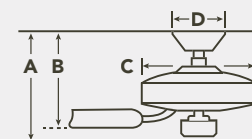

| WITH 4" DOWNROD | | | |
|-----------------------------|---------------------------|------------------|------------------------|
| Fixture Drop (from ceiling) | Blade Drop (from ceiling) | Housing (width) | Ceiling Canopy (width) |
| A: 14.50" | B: 12.75" | C: 13.75" | D: 6.70" |