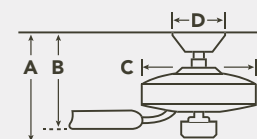

HANGING MEASUREMENTS

| WITH 4.5" DOWNROD | | | |
|-----------------------------|---------------------------|------------------|------------------------|
| Fixture Drop (from ceiling) | Blade Drop (from ceiling) | Housing (width) | Ceiling Canopy (width) |
| A: 13.75" | B: 11.50" | C: 13.00" | D: 6.75" |