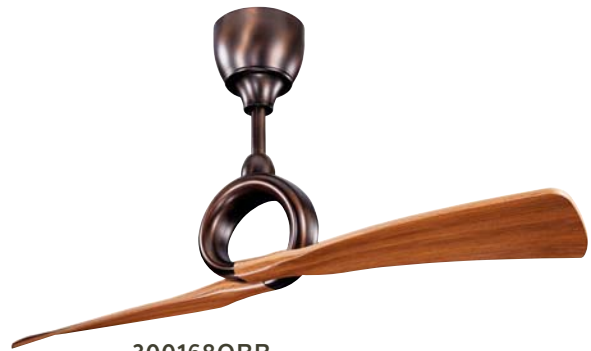

300168OBB
Oil Brushed Bronze™ Finish
Dark Oak Blades