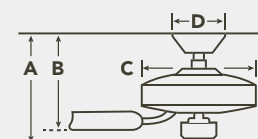

HANGING MEASUREMENTS

| FLUSH MOUNT | | | |
|-----------------------------|---------------------------|-----------------|------------------------|
| Fixture Drop (from ceiling) | Blade Drop (from ceiling) | Housing (width) | Ceiling Canopy (width) |
| A: 11.00" | B: 7.25" | C: 8.75" | D: 6.50" |