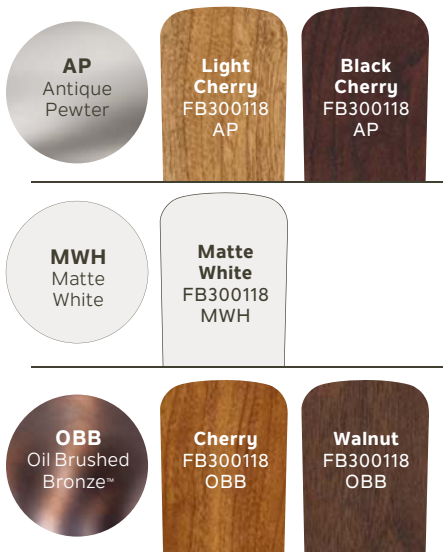

Shown: 3001180BB Oil Brushed Bronze™ Finish with Cherry Blades

52" Bentzen™

300118AP
Antique Pewter Finish
Black Cherry Blades

300118MWH
Matte White Finish
Matte White Blades

BLADE SPECS

Fan Finish Blade Finish & Part Number
(Side 1) (Reversible)