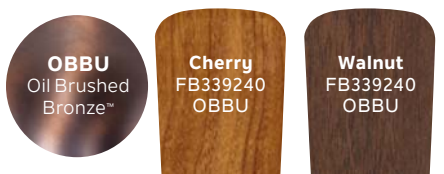

339240OBBU
Oil Brushed Bronze™ Finish
Umber Etched Glass
Walnut Blades

339240TZ
Tannery Bronze™ Finish
Umber Etched Glass
Teak Blades

339240WH
White Finish
White Etched Glass
White Blades

BLADE SPECS

Fan Finish Blade Finish & Part Number
(Side 1) (Reversible)