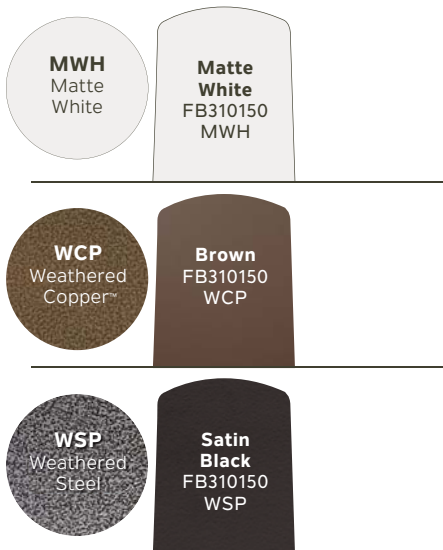

BLADE SPECS

Fan Finish   Blade Finish & Part Number
(Side 1)   (Reversible)

See page 312 for additional downrod lengths. USE ONLY ALUMINUM CLIMATES DOWNRODS.

INCLUDED FEATURES

- **Blades (5) Included**
  - 14° Pitch
  - 60" Sweep
  - Non-Reversible
  - ABS
- **Downrods** 4.5" Downrod with 1" (O.D.)
- **Downlight** N/A
- **Downlight Glass** N/A
- **Optional Downlight** Accessory Light Kits Available. See pages 284-296.
- **Uplight** N/A
- **Uplight Glass** N/A
- **Low Ceiling Adaptable** Yes
- **Control** Pull Chain

FAN FEATURES

- **Mounting Slope – Pitch** 30° or 7/12
- **Lead Wire** 78"
- **cUL Listed** Wet
- **Hanging Weight** 26.2 lbs.
- **Warranty** Limited Lifetime

MOTOR FEATURES

- **Motor Size/Type** 188mm x 25mm, AC
- **Amps** 0.63 on High
- **RPM** 148 on High
- **Energy Star** No