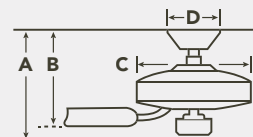

COORDINATING LIGHTING

To see the complete Joelson™ Collection visit kichler.com.

Ceiling Lighting
43926OZ

Chandelier
43923OZ

Mini Pendant
43927OZ

HANGING MEASUREMENTS

WITH 4" DOWNROD

| Fixture Drop (from ceiling) | Blade Drop (from ceiling) | Housing (width) | Ceiling Canopy (width) |
|-----------------------------|---------------------------|------------------|------------------------|
| A: 16.00" | B: 12.00" | C: 10.25" | D: 5.75" |