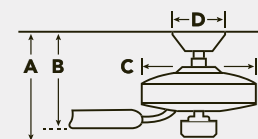

HANGING MEASUREMENTS

| 6" DOWNROD | | | |
|-----------------------------|---------------------------|-----------------|------------------------|
| Fixture Drop (from ceiling) | Blade Drop (from ceiling) | Housing (width) | Ceiling Canopy (width) |
| A: 15.92" | B: 15.37" | C: 7.25" | D: 5.90" |