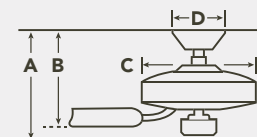

AIR PERFORMANCE

AIRFLOW	POWER USAGE	AIRFLOW EFFICIENCY
4898	68	72
Cubic Ft. Per Minute on High	Watts on High (Excludes Lights)	Cubic Ft. Per Minute Per Watt