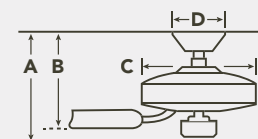

HANGING MEASUREMENTS

WITH 6" DOWNROD

| Fixture Drop (from ceiling) | Blade Drop (from ceiling) | Housing (width) | Ceiling Canopy (width) |
|-----------------------------|---------------------------|-----------------|------------------------|
| A: 15.0" | B: 12.8" | C: 9.25" | D: 6.02" |