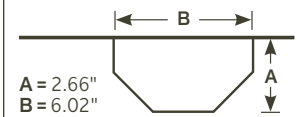

DIMENSIONS

DOWNROD COUPLER

337007AP
Antique Pewter

337007AW
Aged White

337007BAB
Burnished Antique Brass

337007BKZ
Berkshire Bronze™

337007BSS
Brushed Stainless Steel

337007CZ
Carré Bronze®