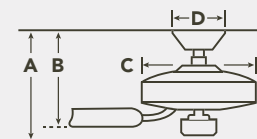

HANGING MEASUREMENTS

| WITH 4" DOWNROD | | | |
|-----------------------------|---------------------------|------------------|------------------------|
| Fixture Drop (from ceiling) | Blade Drop (from ceiling) | Housing (width) | Ceiling Canopy (width) |
| A: 12.90" | B: 11.25" | C: 12.60" | D: 6.78" |