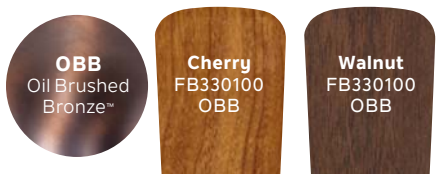

330100SGD
Sterling Gold Finish
Walnut Blades

330100TZ
Tannery Bronze™ Finish
Teak Blades

330100WH
White Finish
White Blades

BLADE SPECS

Fan Finish Blade Finish & Part Number
(Side 1) (Reversible)

INCLUDED FEATURES