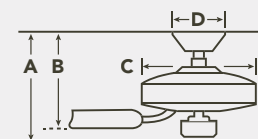

HANGING MEASUREMENTS

| WITH 4.5" DOWNROD | | | |
|-----------------------------|---------------------------|------------------|------------------------|
| Fixture Drop (from ceiling) | Blade Drop (from ceiling) | Housing (width) | Ceiling Canopy (width) |
| A: 14.15" | B: 9.75" | C: 10.50" | D: 6.30" |