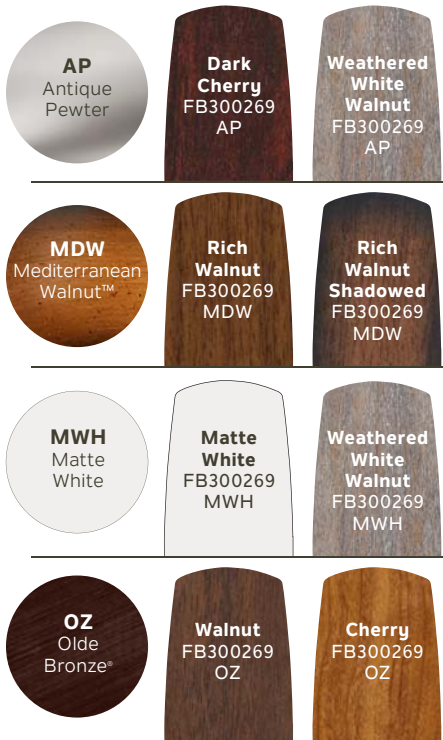

60" Ashbyrn

300269MDW
Mediterranean Walnut® Finish
Walnut Shadowed Blades

300269OZ
Olde Bronze® Finish
Cherry Blades

300269MWH
Matte White Finish
Matte White Blades

BLADE SPECS

Fan Finish Blade Finish & Part Number
(Side 1) (Reversible)