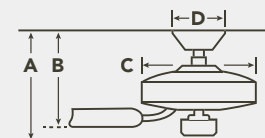

AIR PERFORMANCE

AIRFLOW	POWER USAGE	AIRFLOW EFFICIENCY
4299	54	80
Cubic Ft. Per Minute on High	Watts on High (Excludes Lights)	Cubic Ft. Per Minute Per Watt