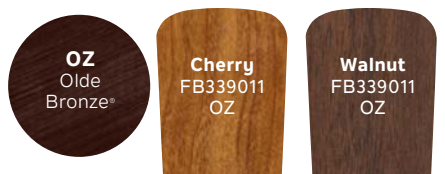

BLADE SPECS

Fan Finish   Blade Finish & Part Number
(Side 1)   (Reversible)

INCLUDED FEATURES

- **Blades (5) Included**
  - 12° Pitch
  - 52" Sweep
  - Reversible
  - Wood
- **Downrods** 4" Downrod with 1" (O.D.)
- **Downlight** N/A
- **Downlight Glass** N/A
- **Optional Downlight** Accessory Light Kits Available, see pages 284-296
- **Uplight** N/A
- **Uplight Glass** N/A
- **Low Ceiling Adaptable** Yes, Flush Mount Canopy Included
- **Control** Pull Chain

FAN FEATURES

- **Mounting Slope – Pitch** 22° or 4/12
- **Lead Wire** 78"
- **cUL Listed** Indoor
- **Hanging Weight** 17 lbs.
- **Warranty** Limited Lifetime

MOTOR FEATURES

- **Motor Size/Type** 153mm x 15mm, AC
- **Amps** 0.49 on High
- **RPM** 160 on High
- **Energy Star** N/A