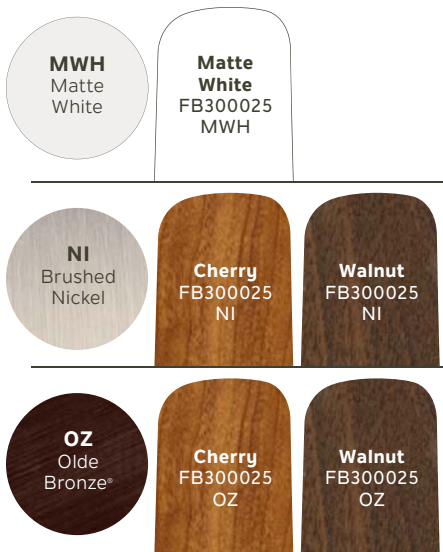

BLADE SPECS

Fan Finish   Blade Finish & Part Number
(Side 1)   (Reversible)

INCLUDED FEATURES

Blades (3) Included

- 14° Pitch
- 60" Sweep
- Reversible
- Wood Veneer

Downrods 4.5" Downrod with 1" (O.D.)

Downlight Integrated. 17-W Dimmable LED Platform. 1,600 Lumens, 80 CRI, 3,000K CCT

Downlight Glass Etched Cased Opal Glass

Optional Downlight N/A

Uplight 10-W Dimmable LED Platform. 850 Lumens, 80 CRI, 3,000K CCT

Uplight Glass Etched Cased Opal Glass

Low Ceiling Adaptable No

Control Wall Control System – Limited Function

INCLUDED CONTROLS

WALL CONTROL SYSTEM – LIMITED FUNCTION

- 3 Forward Speeds & Reverse
- Lights On/Off with Full Range Dimming
- Motor Off
- White Faceplate Included

OPTIONAL CONTROLS

337214TR

3-SPEED COOLTOUCH™ LIMITED FUNCTION TRANSMITTER

FAN FEATURES

Mounting Slope – Pitch 30° or 7/12

Lead Wire 78"

cUL Listed Indoor

Hanging Weight 30.4 lbs.

Warranty Limited Lifetime

MOTOR FEATURES

Motor Size/Type 188mm x 25mm, AC

Amps 0.69 on High

RPM 148 on High

Energy Star No

HANGING MEASUREMENTS

WITH 4.5" DOWNROD			
Fixture Drop (from ceiling)	Blade Drop (from ceiling)	Housing (width)	Ceiling Canopy (width)
A: 15.25"	B: 11.25"	C: 13.50"	D: 6.25"

AIR PERFORMANCE

AIRFLOW	POWER USAGE	AIRFLOW EFFICIENCY
6293	83	76
Cubic Ft. Per Minute on High	Watts on High (Excludes Lights)	Cubic Ft. Per Minute Per Watt