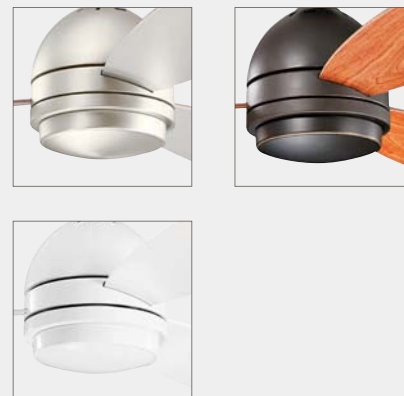

METAL CAPS

Includes a metal fixture cap for non-light use.

MOTOR FEATURES

- **Motor Size/Type** 153mm x 17mm, AC
- **Amps** 0.47 on High
- **RPM** 178 on High
- **Energy Star** N/A

HANGING MEASUREMENTS

WITH 4" DOWNROD			
Fixture Drop (from ceiling)	Blade Drop (from ceiling)	Housing (width)	Ceiling Canopy (width)
A: 15.00"	B: 11.00"	C: 8.75"	D: 6.25"

AIR PERFORMANCE

AIRFLOW	POWER USAGE	AIRFLOW EFFICIENCY
5041	55	91
Cubic Ft. Per Minute on High	Watts on High (Excludes Lights)	Cubic Ft. Per Minute Per Watt