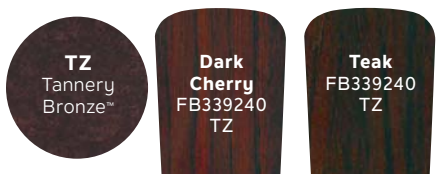

339240OBBU
Oil Brushed Bronze™ Finish
Umber Etched Glass
Walnut Blades

339240TZ
Tannery Bronze™ Finish
Umber Etched Glass
Teak Blades

339240WH
White Finish
White Etched Glass
White Blades

BLADE SPECS

Fan Finish Blade Finish & Part Number
(Side 1) (Reversible)