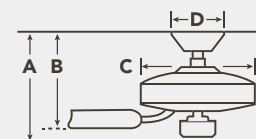

Linear Chandelier
43433CLP

Pendant
43435CLP

HANGING MEASUREMENTS

| WITH 4.5" DOWNROD | | | |
|-----------------------------|---------------------------|------------------|------------------------|
| Fixture Drop (from ceiling) | Blade Drop (from ceiling) | Housing (width) | Ceiling Canopy (width) |
| A: 14.00" | B: 11.10" | C: 10.80" | D: 7.32" |