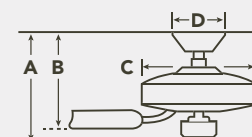

FLUSH MOUNT

Fixture Drop (from ceiling)	Blade Drop (from ceiling)	Housing (width)	Ceiling Canopy (width)
A: 15.81"	B: 7.62"	C: 11.74"	D: 5.75"