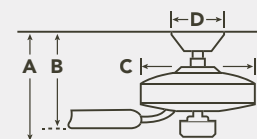

Motor Size/Type DC-125

Amps 0.44 on High

RPM 135 on High

Energy Star N/A

HANGING MEASUREMENTS

FLUSH MOUNT

| Fixture Drop (from ceiling) | Blade Drop (from ceiling) | Housing (width) | Ceiling Canopy (width) |
|-----------------------------|---------------------------|-----------------|------------------------|
| A: 16.75" | B: 6.00" | C: 6.00" | D: 5.85" |