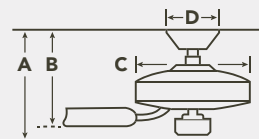

COOLTOUCH™ CONTROL SYSTEM – BASIC

See pages 306-308 for more information.

HANGING MEASUREMENTS

WITH 4" DOWNROD

| Fixture Drop (from ceiling) | Blade Drop (from ceiling) | Housing (width) | Ceiling Canopy (width) |
|-----------------------------|---------------------------|-----------------|------------------------|
| A: 13.76" | B: 12.13" | C: 9.70" | D: 6.00" |