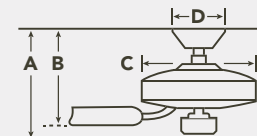

MOTOR FEATURES

- Motor Size/Type** 188mm x 20mm, AC
- Amps** 0.59 on High
- RPM** 192 on High
- Energy Star** Yes

HANGING MEASUREMENTS

| WITH 6" DOWNROD | | | |
|-----------------------------|---------------------------|-----------------|------------------------|
| Fixture Drop (from ceiling) | Blade Drop (from ceiling) | Housing (width) | Ceiling Canopy (width) |
| A: 15.75" | B: 14.50" | C: 8.75" | D: 5.75" |