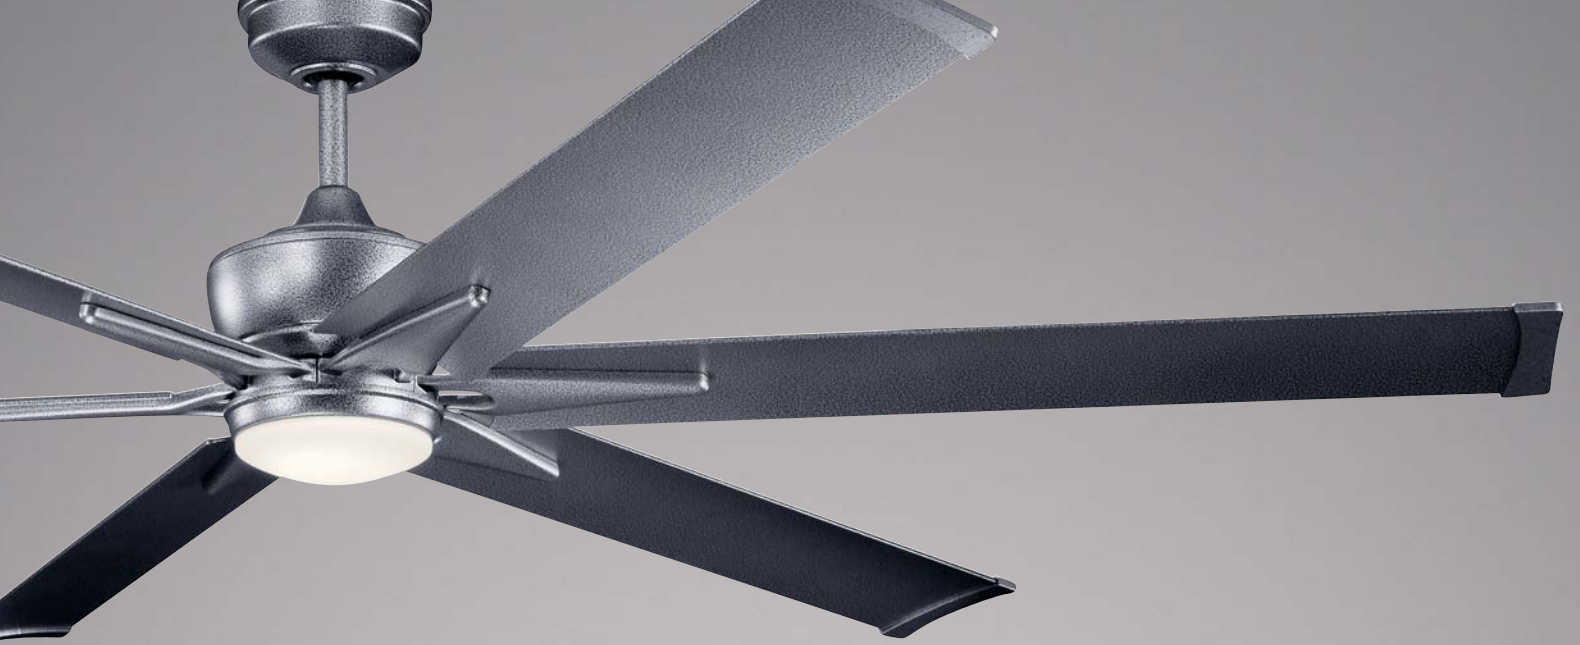

CEILING FANS

KICHLER.

BEAUTY,
STYLE,
DESIGN
FUNCTIONALITY
AND MORE

Show-stopping designs and flawless finishes are just the start of what you'll love about Kichler® Ceiling Fans. We've also built in function that's designed to perform: premium motors, superior controls, energy-saving features and innovative accessories like Bluetooth®/LED light kits. You'll soon discover that your Kichler Ceiling Fan is the one appliance that makes your room both more comfortable and more beautiful.