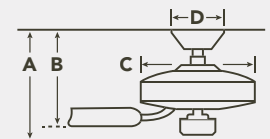

MOTOR FEATURES

- Motor Size/Type** 172mm x 20mm, AC
- Amps** 0.51 on High
- RPM** 165 on High
- Energy Star** N/A

HANGING MEASUREMENTS

| WITH 4" DOWNROD | | | |
|-----------------------------|---------------------------|------------------|------------------------|
| Fixture Drop (from ceiling) | Blade Drop (from ceiling) | Housing (width) | Ceiling Canopy (width) |
| A: 16.25" | B: 12.00" | C: 14.75" | D: 7.01" |