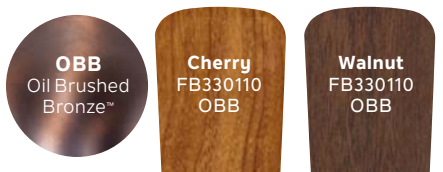

BLADE SPECS

Fan Finish   Blade Finish & Part Number
(Side 1)   (Reversible)

INCLUDED FEATURES

- **Blades (5) Included**
  - 12° Pitch
  - 50" Sweep
  - Reversible
  - Wood
- **Downrods** 4" Downrod with 1" (O.D.)
- **Downlight** Removeable. Uses (3) E-12 60-W B8 Lamps
- **Downlight Glass** Umber Etched or White Etched
- **Optional Downlight** N/A
- **Uplight** N/A
- **Uplight Glass** N/A
- **Low Ceiling Adaptable** Yes, Flush Mount Canopy Included
- **Control** Pull Chain

FAN FEATURES

- **Mounting Slope – Pitch** 30° or 7/12
- **Lead Wire** 78"
- **cUL Listed** Indoor
- **Hanging Weight** 19.7 lbs.
- **Warranty** Limited Lifetime

MOTOR FEATURES

- **Motor Size/Type** 153mm x 15mm, AC
- **Amps** 0.59 on High
- **RPM** 202 on High
- **Energy Star** N/A