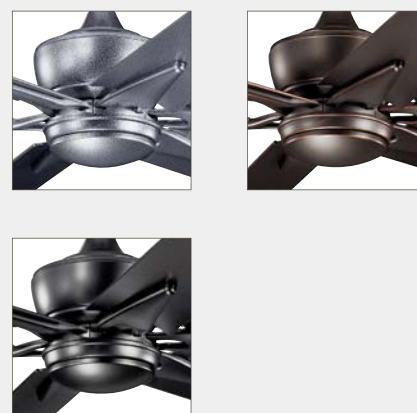

METAL CAPS

Includes a metal fixture cap for non-light use.

MOTOR FEATURES

- Motor Size/Type** DC-165L
- Amps** 0.48 on High
- RPM** 89 on High
- Energy Star** Yes

HANGING MEASUREMENTS

| WITH 6" DOWNROD | | | |
|-----------------------------|---------------------------|-----------------|------------------------|
| Fixture Drop (from ceiling) | Blade Drop (from ceiling) | Housing (width) | Ceiling Canopy (width) |
| A: 16.25" | B: 14.00" | C: 8.75" | D: 6.75" |