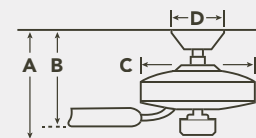

WITH 12" DOWNROD

| Fixture Drop (from ceiling) | Blade Drop (from ceiling) | Housing (width) | Ceiling Canopy (width) |
|-----------------------------|---------------------------|------------------|------------------------|
| A: 25.00" | B: 16.00" | C: 15.00" | D: 5.19" |