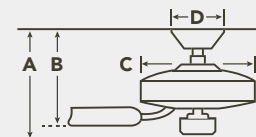

OPTIONAL CONTROLS

371075WHTR

6-SPEED DC COOLTOUCH™ TRANSMITTER

HANGING MEASUREMENTS

WITH 6" DOWNROD

| Fixture Drop (from ceiling) | Blade Drop (from ceiling) | Housing (width) | Ceiling Canopy (width) |
|--------------------------------|------------------------------|--------------------|---------------------------|
| A: 17.00" | B: 12.80" | C: 9.45" | D: 6.65" |