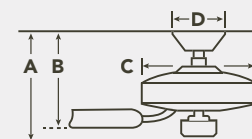

HANGING MEASUREMENTS

WITH 6" DOWNROD

| Fixture Drop (from ceiling) | Blade Drop (from ceiling) | Housing (width) | Ceiling Canopy (width) |
|-----------------------------|---------------------------|------------------|------------------------|
| A: 16.75" | B: 11.75" | C: 11.00" | D: 6.75" |