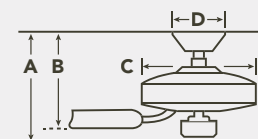

HANGING MEASUREMENTS

FLUSH MOUNT

| Fixture Drop (from ceiling) | Blade Drop (from ceiling) | Housing (width) | Ceiling Canopy (width) |
|-----------------------------|---------------------------|------------------|------------------------|
| A: 12.75" | B: 7.25" | C: 11.45" | D: 9.98" |