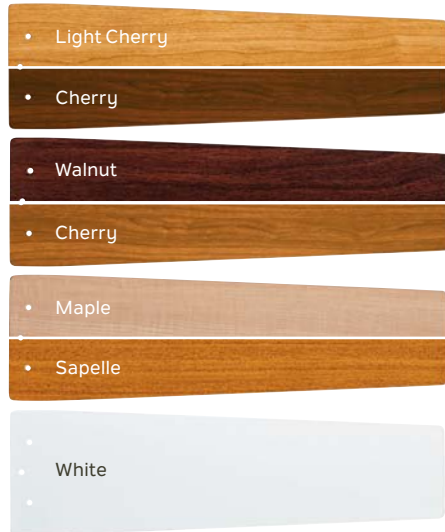

STEP 3

Choose blade material (wood or polycarbonate), and finish

Wood

Reversible Blade Sets

Polycarbonate

Non-Reversible Blade Sets

STEP 4

Choose blade length (38", 48" or 58")