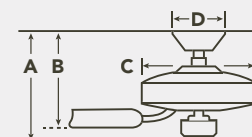

HANGING MEASUREMENTS

| WITH 4.5" DOWNROD | | | |
|-----------------------------|---------------------------|------------------|------------------------|
| Fixture Drop (from ceiling) | Blade Drop (from ceiling) | Housing (width) | Ceiling Canopy (width) |
| A: 14.25" | B: 11.75" | C: 12.50" | D: 6.75" |