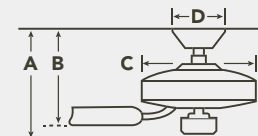

HANGING MEASUREMENTS

WITH 6" DOWNROD

| Fixture Drop (from ceiling) | Blade Drop (from ceiling) | Housing (width) | Ceiling Canopy (width) |
|-----------------------------|---------------------------|-----------------|------------------------|
| A: 16.25" | B: 14.00" | C: 8.75" | D: 6.75" |