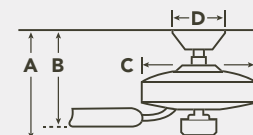

FLUSH MOUNT

Fixture Drop (from ceiling)	Blade Drop (from ceiling)	Housing (width)	Ceiling Canopy (width)
A: 9.50"	B: 7.00"	C: 10.75"	D: 5.17"