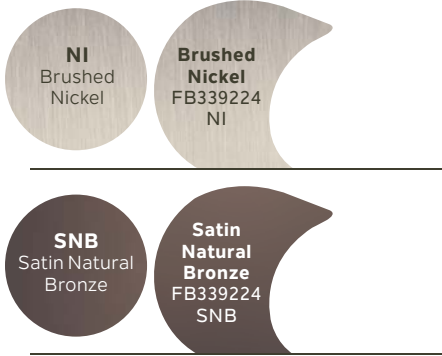

Shown: 339224NI Brushed Nickel Finish with Brushed Nickel Blades

24" Pola™

339224SNB
Satin Natural Bronze Finish
Satin Natural Bronze Blades

BLADE SPECS

| Fan Finish | Blade Finish & Part Number (Side 1) (Reversible) |
|------------|--|
|------------|--|