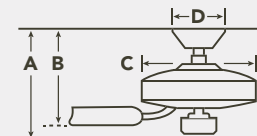

OPTIONAL CONTROLS

371075WHTR

6-SPEED DC COOLTOUCH™ TRANSMITTER

HANGING MEASUREMENTS

| WITH 6" DOWNROD | | | |
|-----------------------------|---------------------------|------------------|------------------------|
| Fixture Drop (from ceiling) | Blade Drop (from ceiling) | Housing (width) | Ceiling Canopy (width) |
| A: 15.0" | B: 11.75" | C: 12.75" | D: 7.0" |