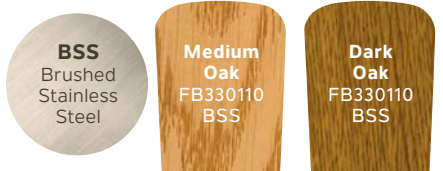

BLADE SPECS

Fan Finish   Blade Finish & Part Number
(Side 1)   (Reversible)

INCLUDED FEATURES

- **Blades (5) Included**
  - 12° Pitch
  - 50" Sweep
  - Reversible
  - Wood
- **Downrods** 4" Downrod with 1" (O.D.)
- **Downlight** Removeable. Uses (3) E-12 60-W B8 Lamps
- **Downlight Glass** Umber Etched or White Etched
- **Optional Downlight** N/A
- **Uplight** N/A
- **Uplight Glass** N/A
- **Low Ceiling Adaptable** Yes, Flush Mount Canopy Included
- **Control** Pull Chain

FAN FEATURES

- **Mounting Slope – Pitch** 30° or 7/12
- **Lead Wire** 78"
- **cUL Listed** Indoor
- **Hanging Weight** 19.7 lbs.
- **Warranty** Limited Lifetime

MOTOR FEATURES

- **Motor Size/Type** 153mm x 15mm, AC
- **Amps** 0.59 on High
- **RPM** 202 on High
- **Energy Star** N/A