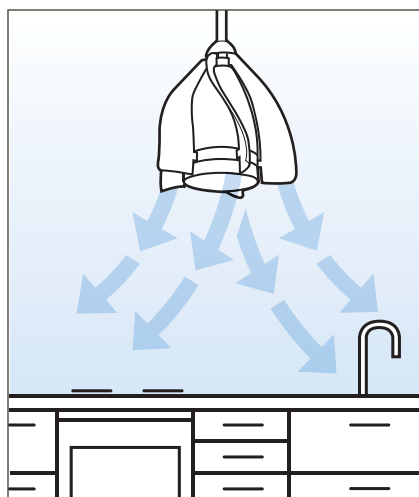

Terna's contoured blade design produces a unique outward airflow pattern to cool a wider area.

INCLUDED FEATURES

Blades (5) Included

- Variable
- 15" Sweep
- Non-Reversible
- Polycarbonate

Downrods 4.5" Downrod with 1" (O.D.)

Downlight Integrated. 17-W Dimmable LED Platform 1,600 Lumens, 80 CRI, 3,000 CCT

Downlight Glass Etched Cased Opal

Optional Downlight N/A

Uplight N/A

Uplight Glass N/A

Low Ceiling Adaptable No

Control 3-Speed CoolTouch™ Full Function

FAN FEATURES

Mounting Slope – Pitch 22° or 4/12

Lead Wire 78"

cETL Listed Indoor

Hanging Weight 15.87 lbs.

Warranty Limited Lifetime

MOTOR FEATURES

Motor Size/Type 153mm x 15mm, AC

Amps 0.28 on High

RPM 311 on High

Energy Star N/A

INCLUDED CONTROLS

3-SPEED COOLTOUCH™ FULL FUNCTION

- 3 Forward Speeds & Reverse
- Lights On/Off with Full Range Dimming
- Motor Off

OPTIONAL CONTROLS

370038MULTR

WALL TRANSMITTER – FULL FUNCTION

See pages 306-308 for more information.

HANGING MEASUREMENTS

WITH 4.5" DOWNROD			
Fixture Drop (from ceiling)	Blade Drop (from ceiling)	Housing (width)	Ceiling Canopy (width)
A: 19.86"	B: 19.13"	C: 10.55"	D: 6.25"

AIR PERFORMANCE

AIRFLOW	POWER USAGE	AIRFLOW EFFICIENCY
1029 Cubic Ft. Per Minute on High	34 Watts on High (Excludes Lights)	31 Cubic Ft. Per Minute Per Watt