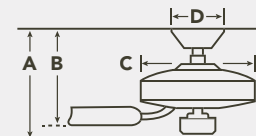

COORDINATING LIGHTING

To see the complete Shailene™ Collection visit kichler.com.

HANGING MEASUREMENTS

| WITH 4.5" DOWNROD | | | |
|-----------------------------|---------------------------|-----------------|------------------------|
| Fixture Drop (from ceiling) | Blade Drop (from ceiling) | Housing (width) | Ceiling Canopy (width) |
| A: 13.75" | B: 11.00" | C: 8.00" | D: 5.90" |