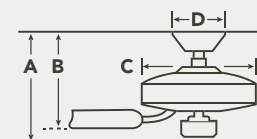

HANGING MEASUREMENTS

| WITH 4.5" DOWNROD | | | |
|-----------------------------|---------------------------|------------------|------------------------|
| Fixture Drop (from ceiling) | Blade Drop (from ceiling) | Housing (width) | Ceiling Canopy (width) |
| A: 14.95" | B: 13.45" | C: 12.25" | D: 6.69" |