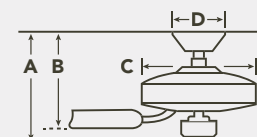

HANGING MEASUREMENTS

WITH 6" DOWNROD

| Fixture Drop (from ceiling) | Blade Drop (from ceiling) | Housing (width) | Ceiling Canopy (width) |
|-----------------------------|---------------------------|-----------------|------------------------|
| A: 14.00" | B: 12.0" | C: 11.0" | D: 5.50" |