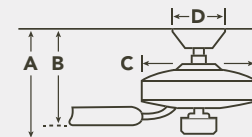

HANGING MEASUREMENTS

| WITH 6" DOWNROD | | | |
|--------------------------------|------------------------------|--------------------|---------------------------|
| Fixture Drop (from ceiling) | Blade Drop (from ceiling) | Housing (width) | Ceiling Canopy (width) |
| A: 15.90" | B: 13.40" | C: 12.48" | D: 6.96" |