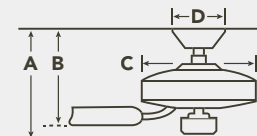

HANGING MEASUREMENTS

| WITH 4.5" DOWNROD | | | |
|-----------------------------|---------------------------|------------------|------------------------|
| Fixture Drop (from ceiling) | Blade Drop (from ceiling) | Housing (width) | Ceiling Canopy (width) |
| A: 14.50" | B: 10.50" | C: 11.00" | D: 6.25" |