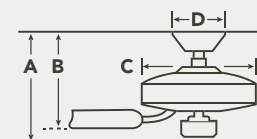

HANGING MEASUREMENTS

| WITH 4.5" DOWNROD | | | |
|-----------------------------|---------------------------|------------------|------------------------|
| Fixture Drop (from ceiling) | Blade Drop (from ceiling) | Housing (width) | Ceiling Canopy (width) |
| A: 14.00" | B: 12.00" | C: 12.60" | D: 6.70" |