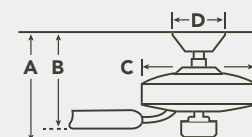

HANGING MEASUREMENTS

| WITH 4" DOWNROD | | | |
|-----------------------------|---------------------------|------------------|------------------------|
| Fixture Drop (from ceiling) | Blade Drop (from ceiling) | Housing (width) | Ceiling Canopy (width) |
| A: 18.40" | B: 10.50" | C: 11.75" | D: 5.90" |
| FLUSH MOUNT | | | |
| Fixture Drop (from ceiling) | Blade Drop (from ceiling) | Housing (width) | Ceiling Canopy (width) |
| A: 14.90" | B: 7.00" | C: 11.75" | D: 5.90" |