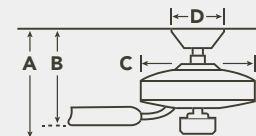

HANGING MEASUREMENTS

WITH 4.5" DOWNROD			
Fixture Drop (from ceiling)	Blade Drop (from ceiling)	Housing (width)	Ceiling Canopy (width)
A: 16.75"	B: 11.25"	C: 13.00"	D: 6.75"