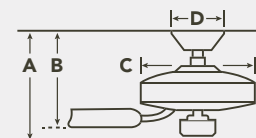

MOTOR FEATURES

- Motor Size/Type** 188mm x 10mm, DC
- Amps** 0.42 on High
- RPM** 125 on High
- Energy Star** No

HANGING MEASUREMENTS

| WITH 6" DOWNROD | | | |
|-----------------------------|---------------------------|------------------|------------------------|
| Fixture Drop (from ceiling) | Blade Drop (from ceiling) | Housing (width) | Ceiling Canopy (width) |
| A: 15.0" | B: 11.75" | C: 12.75" | D: 7.0" |