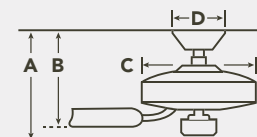

HANGING MEASUREMENTS

| WITH 4" DOWNROD | | | |
|-----------------------------|---------------------------|------------------|------------------------|
| Fixture Drop (from ceiling) | Blade Drop (from ceiling) | Housing (width) | Ceiling Canopy (width) |
| A: 14.02" | B: 11.28" | C: 13.78" | D: 6.30" |