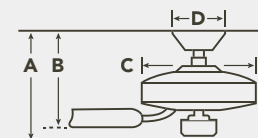

Energy Star Yes

HANGING MEASUREMENTS

WITH 6" DOWNROD

| Fixture Drop (from ceiling) | Blade Drop (from ceiling) | Housing (width) | Ceiling Canopy (width) |
|-----------------------------|---------------------------|-----------------|------------------------|
| A: 13.75" | B: 12.75" | C: 9.25" | D: 6.75" |