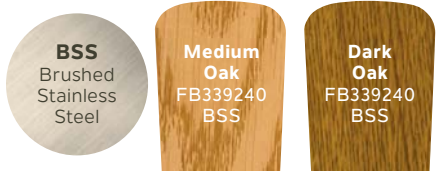

339240OBBU
Oil Brushed Bronze™ Finish
Umber Etched Glass
Walnut Blades

339240TZ
Tannery Bronze™ Finish
Umber Etched Glass
Teak Blades

339240WH
White Finish
White Etched Glass
White Blades

BLADE SPECS

Fan Finish Blade Finish & Part Number
(Side 1) (Reversible)