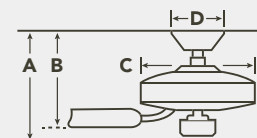

METAL CAPS

Includes a metal fixture cap for non-light use.

MOTOR FEATURES

- Motor Size/Type** DC-165L
- Amps** 0.39 on High
- RPM** 63 on High
- Energy Star** Yes

HANGING MEASUREMENTS

| WITH 6" DOWNROD | | | |
|-----------------------------|---------------------------|-----------------|------------------------|
| Fixture Drop (from ceiling) | Blade Drop (from ceiling) | Housing (width) | Ceiling Canopy (width) |
| A: 16.25" | B: 14.00" | C: 8.75" | D: 6.75" |