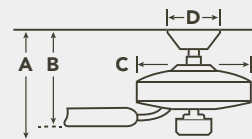

See pages 306-308 for more information.

HANGING MEASUREMENTS

| WITH 4" DOWNROD | | | |
|-----------------------------|---------------------------|------------------|------------------------|
| Fixture Drop (from ceiling) | Blade Drop (from ceiling) | Housing (width) | Ceiling Canopy (width) |
| A: 13.25" | B: 12.75" | C: 13.75" | D: 6.70" |