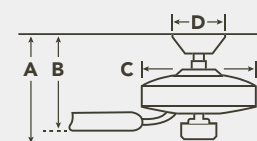

MOTOR FEATURES

- Motor Size/Type** 172mm x 15mm, AC
- Amps** 0.53 on High
- RPM** 174 on High
- Energy Star** N/A

HANGING MEASUREMENTS

| WITH 4.5" DOWNROD | | | |
|-----------------------------|---------------------------|-----------------|------------------------|
| Fixture Drop (from ceiling) | Blade Drop (from ceiling) | Housing (width) | Ceiling Canopy (width) |
| A: 19.00" | B: 13.25" | C: 9.50" | D: 6.75" |