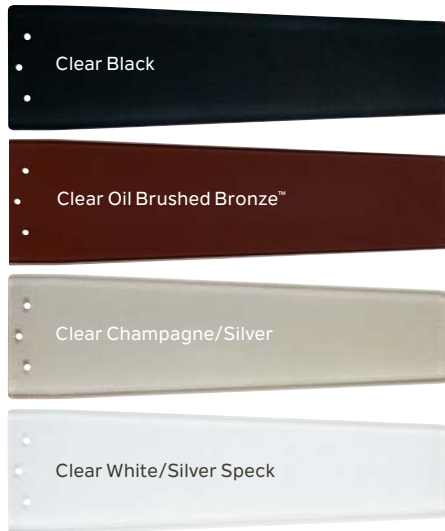

STEP 3

Choose blade material (wood or polycarbonate), and finish

Wood

Reversible Blade Sets

Polycarbonate

Non-Reversible Blade Sets

STEP 4

Choose blade length (38", 48" or 58")