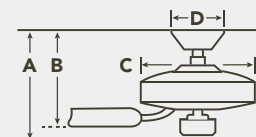

AIR PERFORMANCE

AIRFLOW	POWER USAGE	AIRFLOW EFFICIENCY
4331 Cubic Ft. Per Minute on High	59 Watts on High (Excludes Lights)	74 Cubic Ft. Per Minute Per Watt