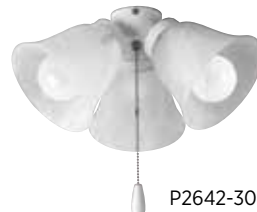

P2642-30WB

LOW PROFILE

Universal-style with quick-connect wiring.

P2602-09WB Brushed Nickel

P2602-15WB Polished Chrome

P2602-20WB Antique Bronze

P2602-30WB White

P2602-143WB Graphite
with white opal glass.

10-1/2" dia., 3-3/4" ht.

Two medium base 10w, 3000K,
LED lamps included.

800 lumens/lamp, 90 CRI.

Indoor use only. (dimnable)

Dry
Indoor only