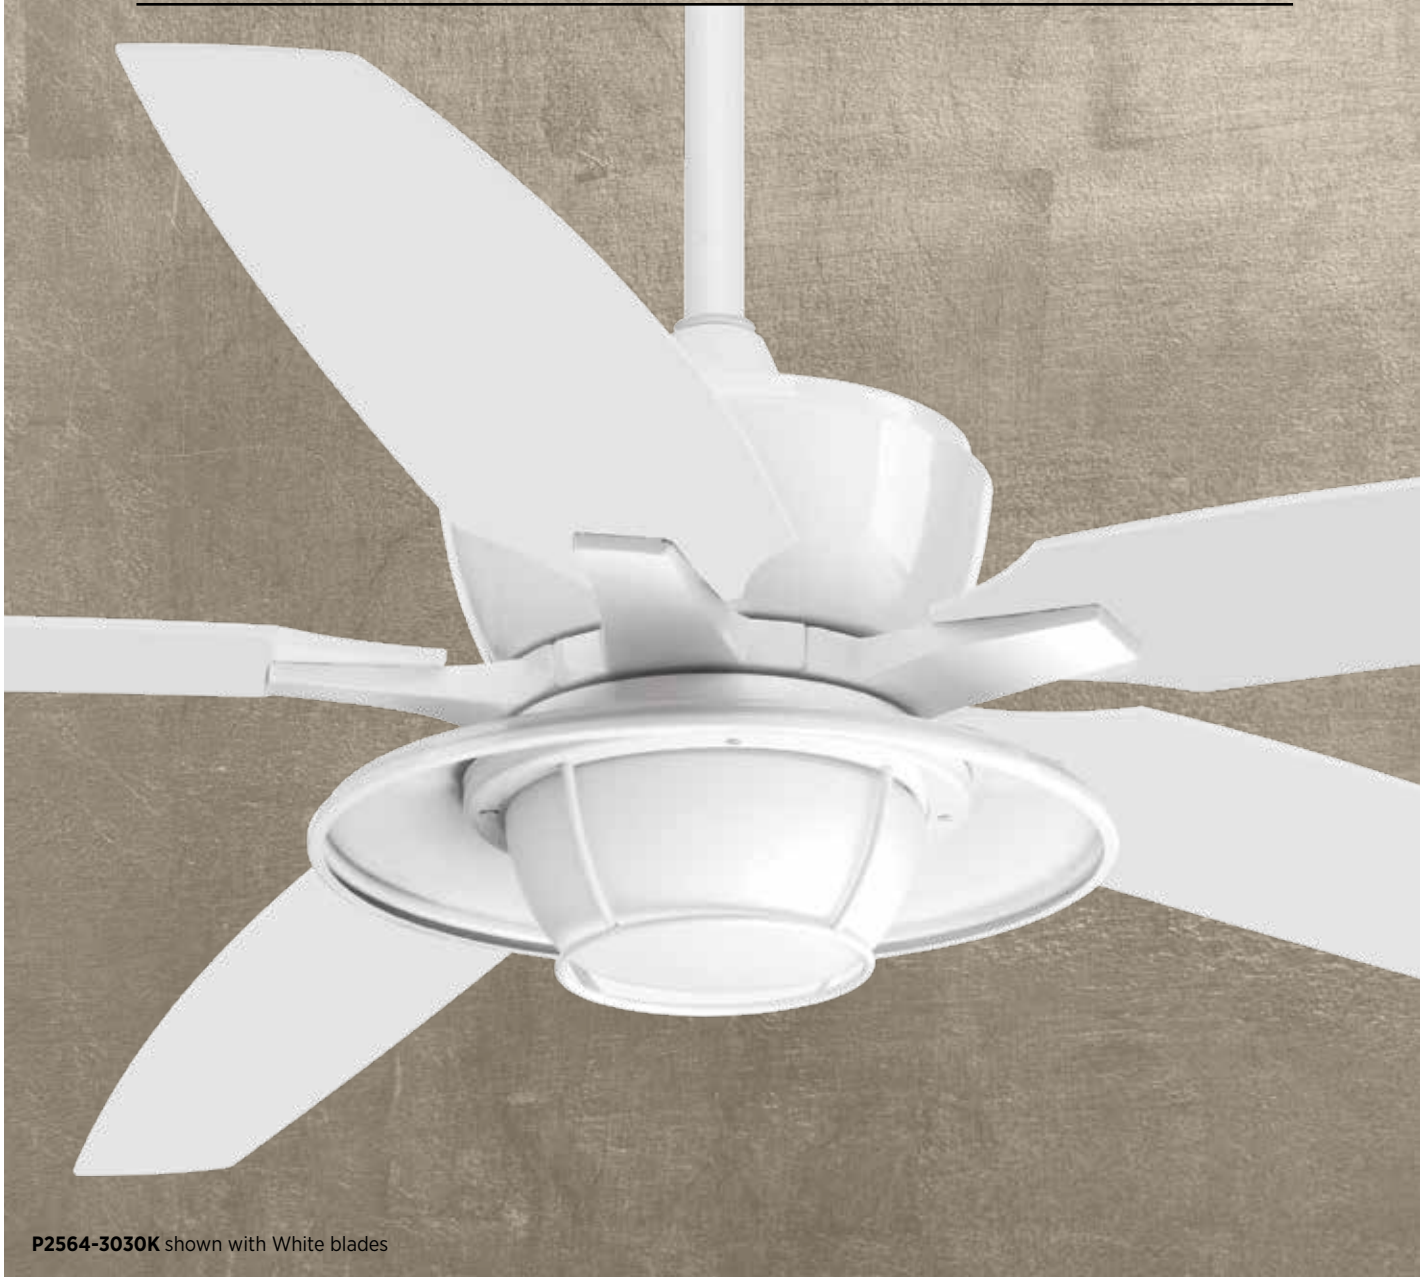

Wall Control Included
 Full-range dimming for light
 Four-speed fan operation
 Includes switch plate cover

Fan

Light

Wet
 Indoor/Outdoor

MONTAGUE NEW

P2564-3030K shown with White blades

This five-blade 60" Montague ceiling fan features an all weather wet location rating to accommodate a variety of interior and exterior locations. The white opal glass shade contains a 18W dimmable, 3000K LED module, offering both form and function with energy and cost-savings benefits. A remote control is included.