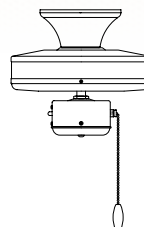

CTC INSTALLATION