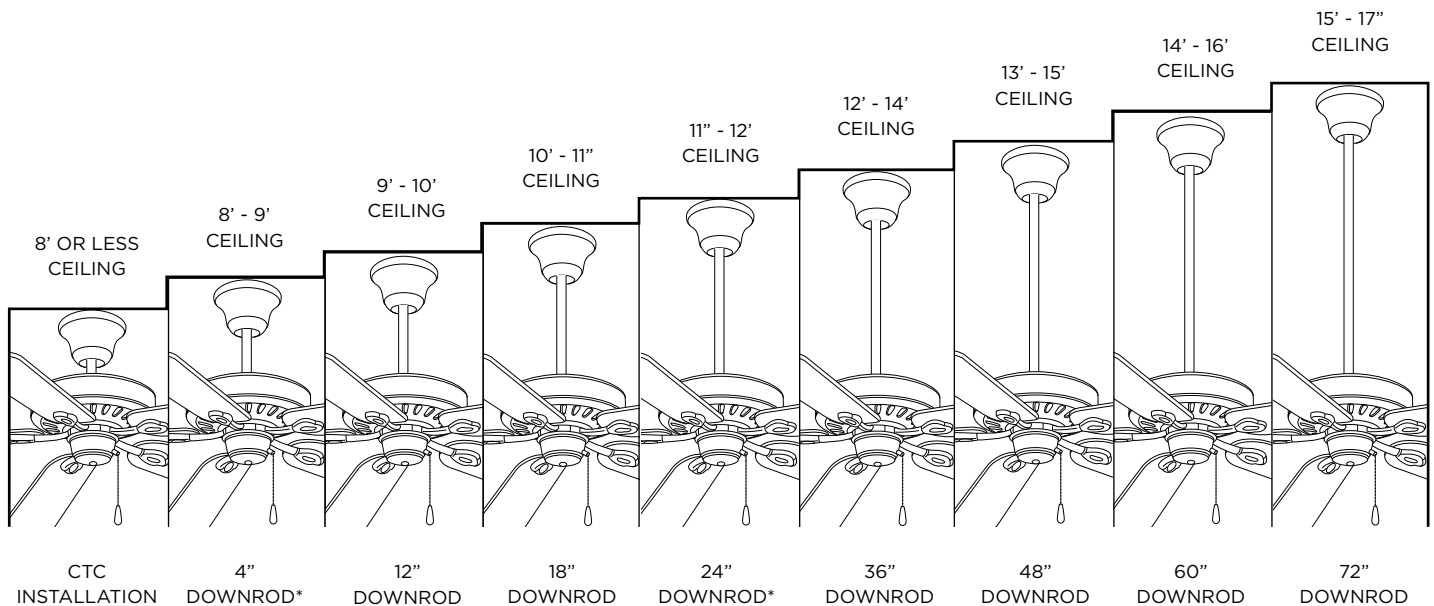

ACCESSORY DOWNRODS

DOWNRODS

3/4" diameter; approximately 1" outside diameter.

CEILING HT. DOWNROD L.	9'-10'	10'-11'	11'-12'	12'-14'	13'-15'	14'-16'	15'-17'
● Brushed Nickel	P2603-09	P2604-09	P2605-09	P2606-09	P2607-09	P2608-09	P2609-09
● Polished Chrome	P2603-15	P2604-15	P2605-15	P2606-15	P2607-15	P2608-15	P2609-15
● Antique Bronze	P2603-20	P2604-20	P2605-20	P2606-20	P2607-20	P2608-20	P2609-20
● White	P2603-30	P2604-30	P2605-30	P2606-30	P2607-30	P2608-30	P2609-30
● Forged Bronze	P2603-77	P2604-77	P2605-77	P2606-77	P2607-77	P2608-77	P2609-77
● Forged Black	P2603-80	P2604-80	P2605-80	P2606-80	P2607-80	P2608-80	P2609-80
● Antique Nickel	P2603-81	P2604-81	P2605-81	P2606-81	P2607-81	P2608-81	P2609-81
● Galvanized	P2603-141	P2604-141	P2605-141	P2606-141	P2607-141	-	-
● Graphite	P2603-143	P2604-143	P2605-143	P2606-143	P2607-143	P2608-143	P2609-143

DOWNROD SELECTION GUIDE

Allow at least 7 feet (84 in.) from the floor to the bottom of the fan, with 8 or 9 feet being the ideal above-floor placement.

* Average length downrod, included with each fan.