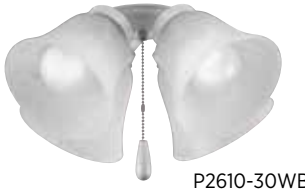

P2610-30WB