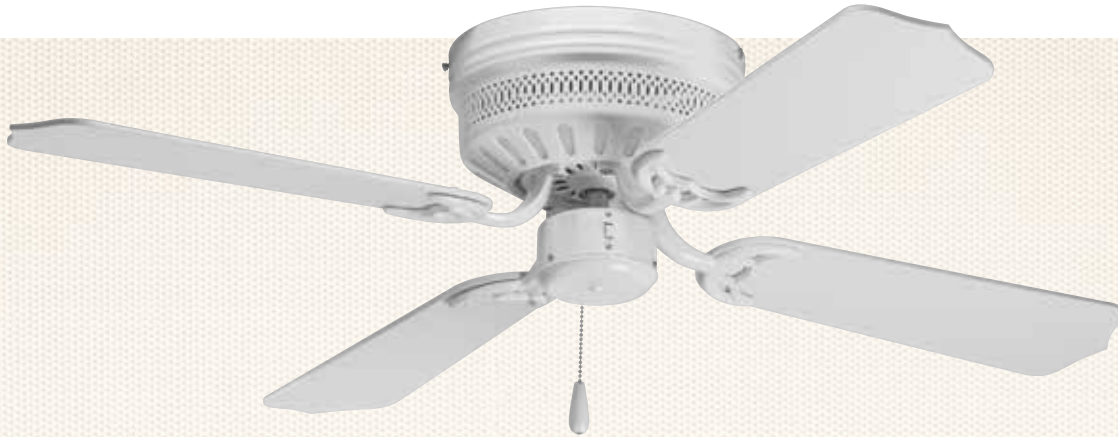

42" HUGGER FAN

42" indoor hugger fan with four reversible Cherry/ Natural Cherry blades and a Brushed Nickel finish. With an 11-degree pitch, the hugger fan's powerful AirPro motor features a 3-speed, triple-capacitor control that can also be reversed to provide year-round comfort. Includes a 15-year warranty and is compatible with universal light kits. Also available with White blades and a White finish.

FEATURES

- 15-year limited warranty
- Hugger style housing, four blades
- Compatible with universal light kits
- Cannot be used with remote
- Add a P2630-30 wall control

SIZE

42" dia., 8-5/16" ht.

FINISHES

- Brushed Nickel - 09
- White - 30

P2524-30
White shown
with White Blades