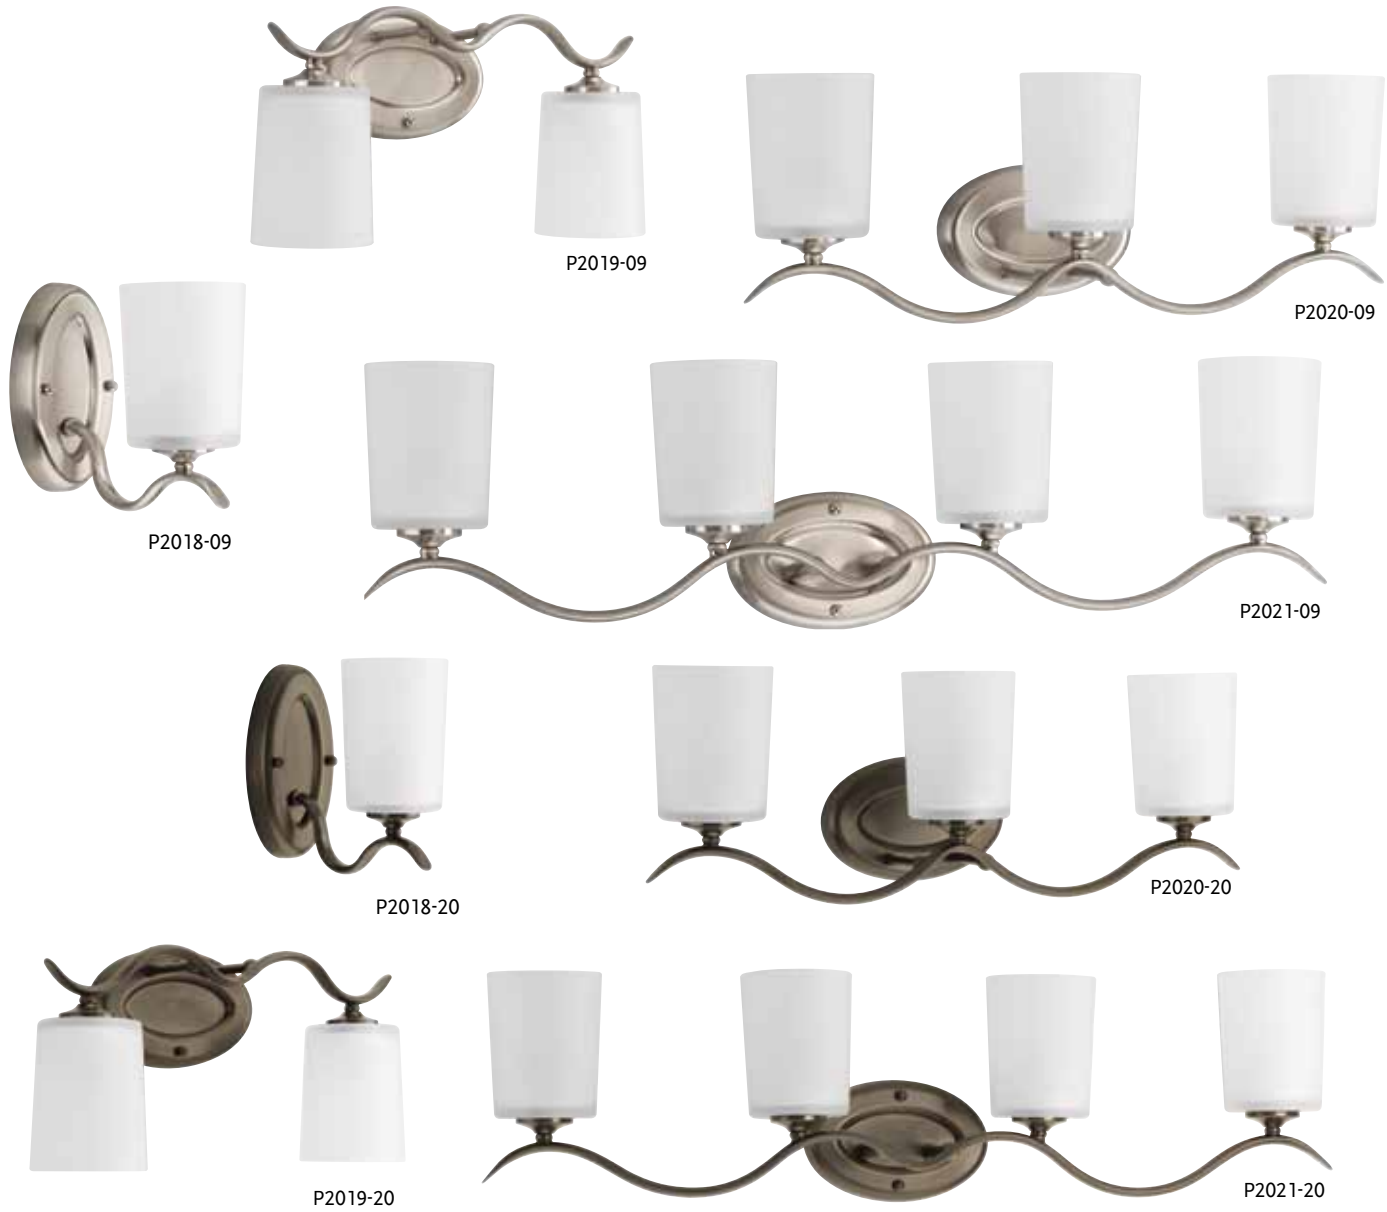

Product No.	Finish	Description	Size	Lamp(s)
P2008-09	Brushed Nickel	One-light	5-1/4" W., 6-3/4" ht.	1 medium base ,
P2008-20	Antique Bronze		H/CTR 3-3/8".	100w max.
			Extends 7".	
P2009-09	Brushed Nickel	Two-light	13-1/4" W., 6-5/8" ht.	2 medium base,
P2009-20	Antique Bronze		H/CTR 4-3/8".	each 100w max.
			Extends 6-1/4".	
P2010-09	Brushed Nickel	Three-light	21-1/2" W., 6-5/8" ht.	3 medium base,
P2010-20	Antique Bronze		H/CTR 4-3/8".	each 100w max.
			Extends 7-1/2".	
P2011-09	Brushed Nickel	Four-light	28-1/4" W., 6-5/8" ht.	4 medium base,
P2011-20	Antique Bronze		H/CTR 4-3/8".	each 100w max.
			Extends 7-1/2".	

Addison Bath

Delicate scalloped glass shades with etched glass finish. Coordinates with Delta's® Addison faucet collection in Champagne Bronze finish.

P2846-109

P2847-109

P2848-109

P3870-109

Product No.	Finish	Description	Size	Lamp(s)
P2846-109	Brushed Bronze	One-light	5-3/8" W., 9" ht. H/CTR 6-1/4". Extends 6-1/2".	1 medium base, 100w max
P2847-109	Brushed Bronze	Two-light	15-7/8" W., 9" ht. H/CTR 6-1/2". Extends 6-1/2".	2 medium base, each 100w max.
P2848-109	Brushed Bronze	Three-light	26" W., 9" ht. H/CTR 6-1/2". Extends 6-3/8".	3 medium base, each 100w max.

TWO-LIGHT CLOSE-TO-CEILING
P3870-109 Brushed Bronze
 Size: 12-5/8" dia., 6" ht.
 Lamps: Two medium base lamps, each 100w max.

Inspire Bath

Product No.	Finish	Description	Size	Lamp(s)
P2018-09	Brushed Nickel	One-light	4-5/8" W., 7-1/2" ht.	1 medium base, 100w max.
P2018-20	Antique Bronze		H/CTR 3-3/4". Extends 7-3/8".	
P2019-09	Brushed Nickel	Two-light	15" W., 8-1/2" ht.	2 medium base, each 100w max.
P2019-20	Antique Bronze		H/CTR 6-1/8". Extends 6-7/8".	
P2020-09	Brushed Nickel	Three-light	22-3/8" W., 8-1/4" ht.	3 medium base, each 100w max.
P2020-20	Antique Bronze		H/CTR 5-1/2". Extends 6-7/8".	
P2021-09	Brushed Nickel	Four-light	31-3/8" W., 8-1/2" ht.	4 medium base, each 100w max.
P2021-20	Antique Bronze		H/CTR 6-1/8". Extends 6-7/8".	