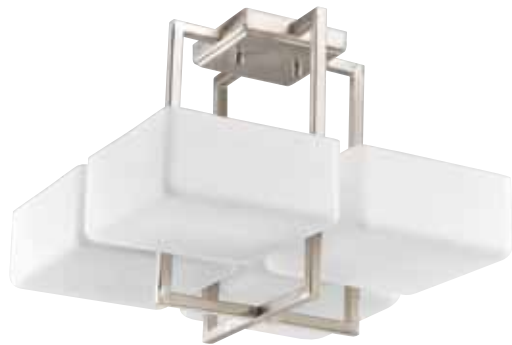

P3943-09WB

FOUR-LIGHT SEMI-FLUSH
P3943-09WB Brushed Nickel
Can be stem or flush mount
Size: 12-1/8" sq., 11" ht.
Lamps: Four G9 base halogen lamps, each 60w max., included.