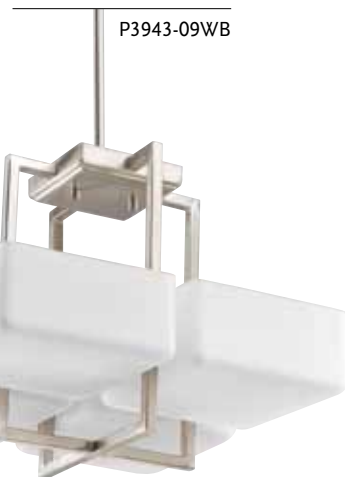

P3943-09WB