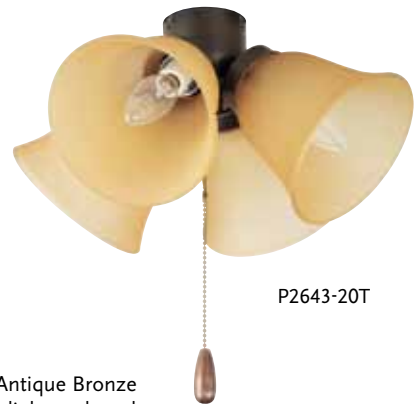

Damp location listed.

All fixtures on these pages mount up or
 down.
progresslighting.com

Fan Light Kits

P2612-20T

P2612-20T Antique Bronze with etched light amber glass
P2612-20 Antique Bronze
 Universal-style light kit with quick-connect wiring.
 Etched light amber glass
 Size: 10-3/4" dia., 5-1/2" ht.
 Lamps: Three candelabra base lamps, each 40w max. included

P2612-20

P2643-20T

P2643-20T Antique Bronze with etched light amber glass
 Universal-style light kit with quick-connect wiring.
 Size: 13-5/8" dia., 7-3/4" ht.
 Lamps: Four candelabra base lamps, each 40w max. included