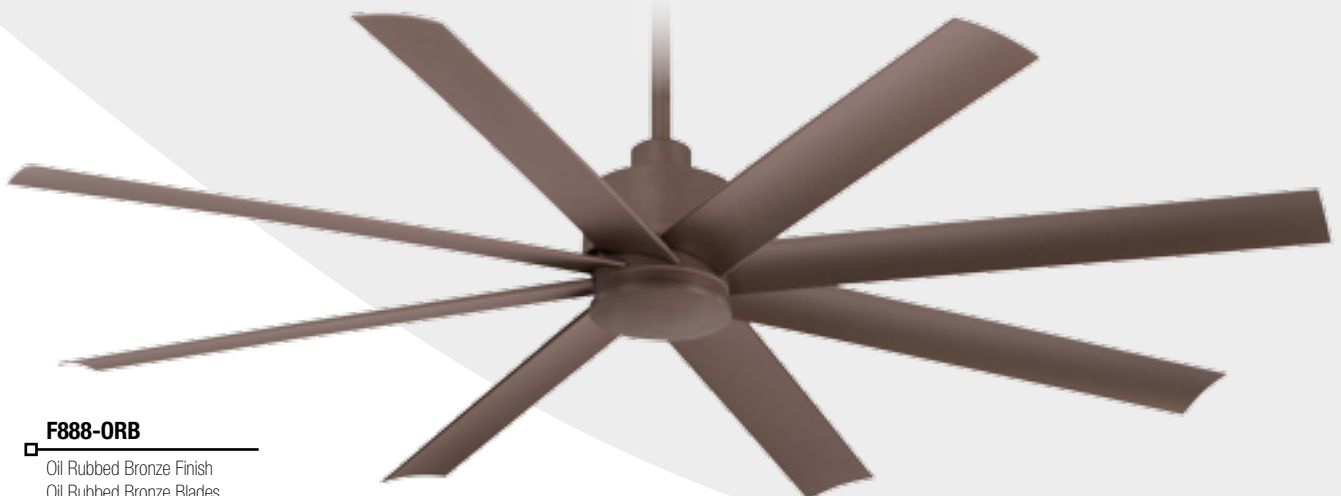

U.S. Patent(s): D715,917

LISTED
For Wet Location

F888-WHF

Flat White Finish
Flat White Blades
with Etched Opal Glass

F888-DK

Distressed Koa Finish
Distressed Koa Blades
with Tinted Opal Glass

F888-ORB

Oil Rubbed Bronze Finish
Oil Rubbed Bronze Blades
with Tinted Opal Glass