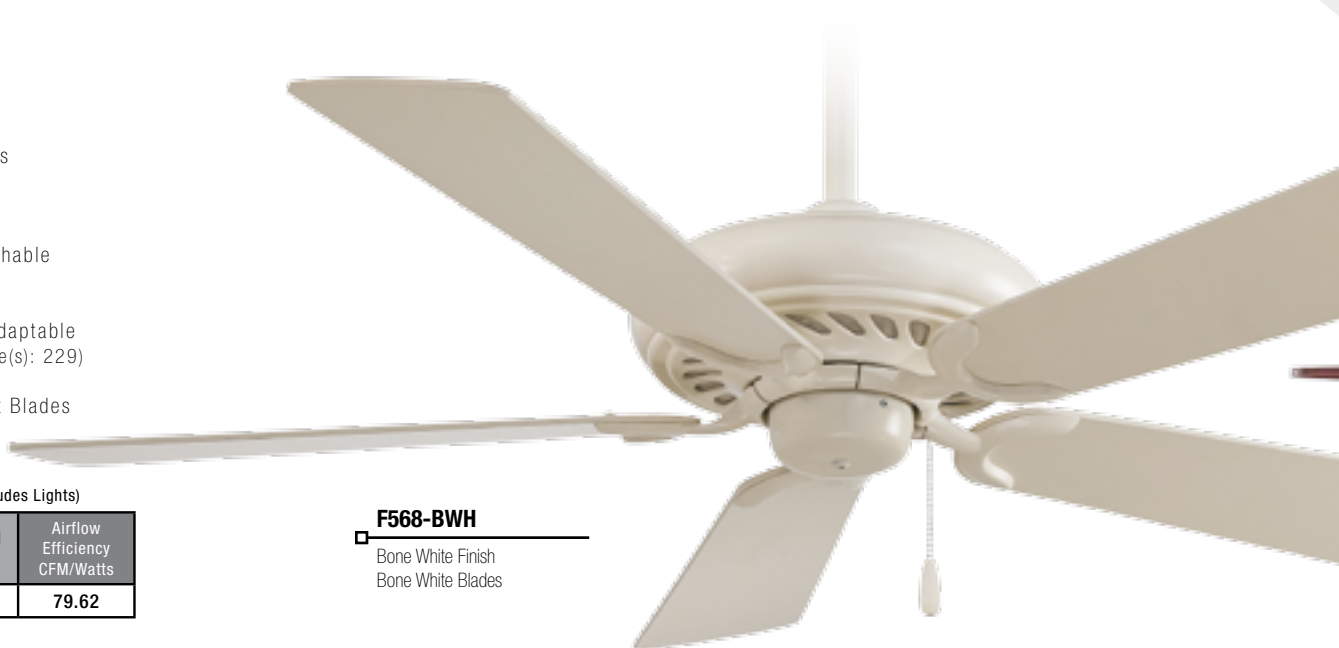

F568-BWH

Bone White Finish
Bone White Blades