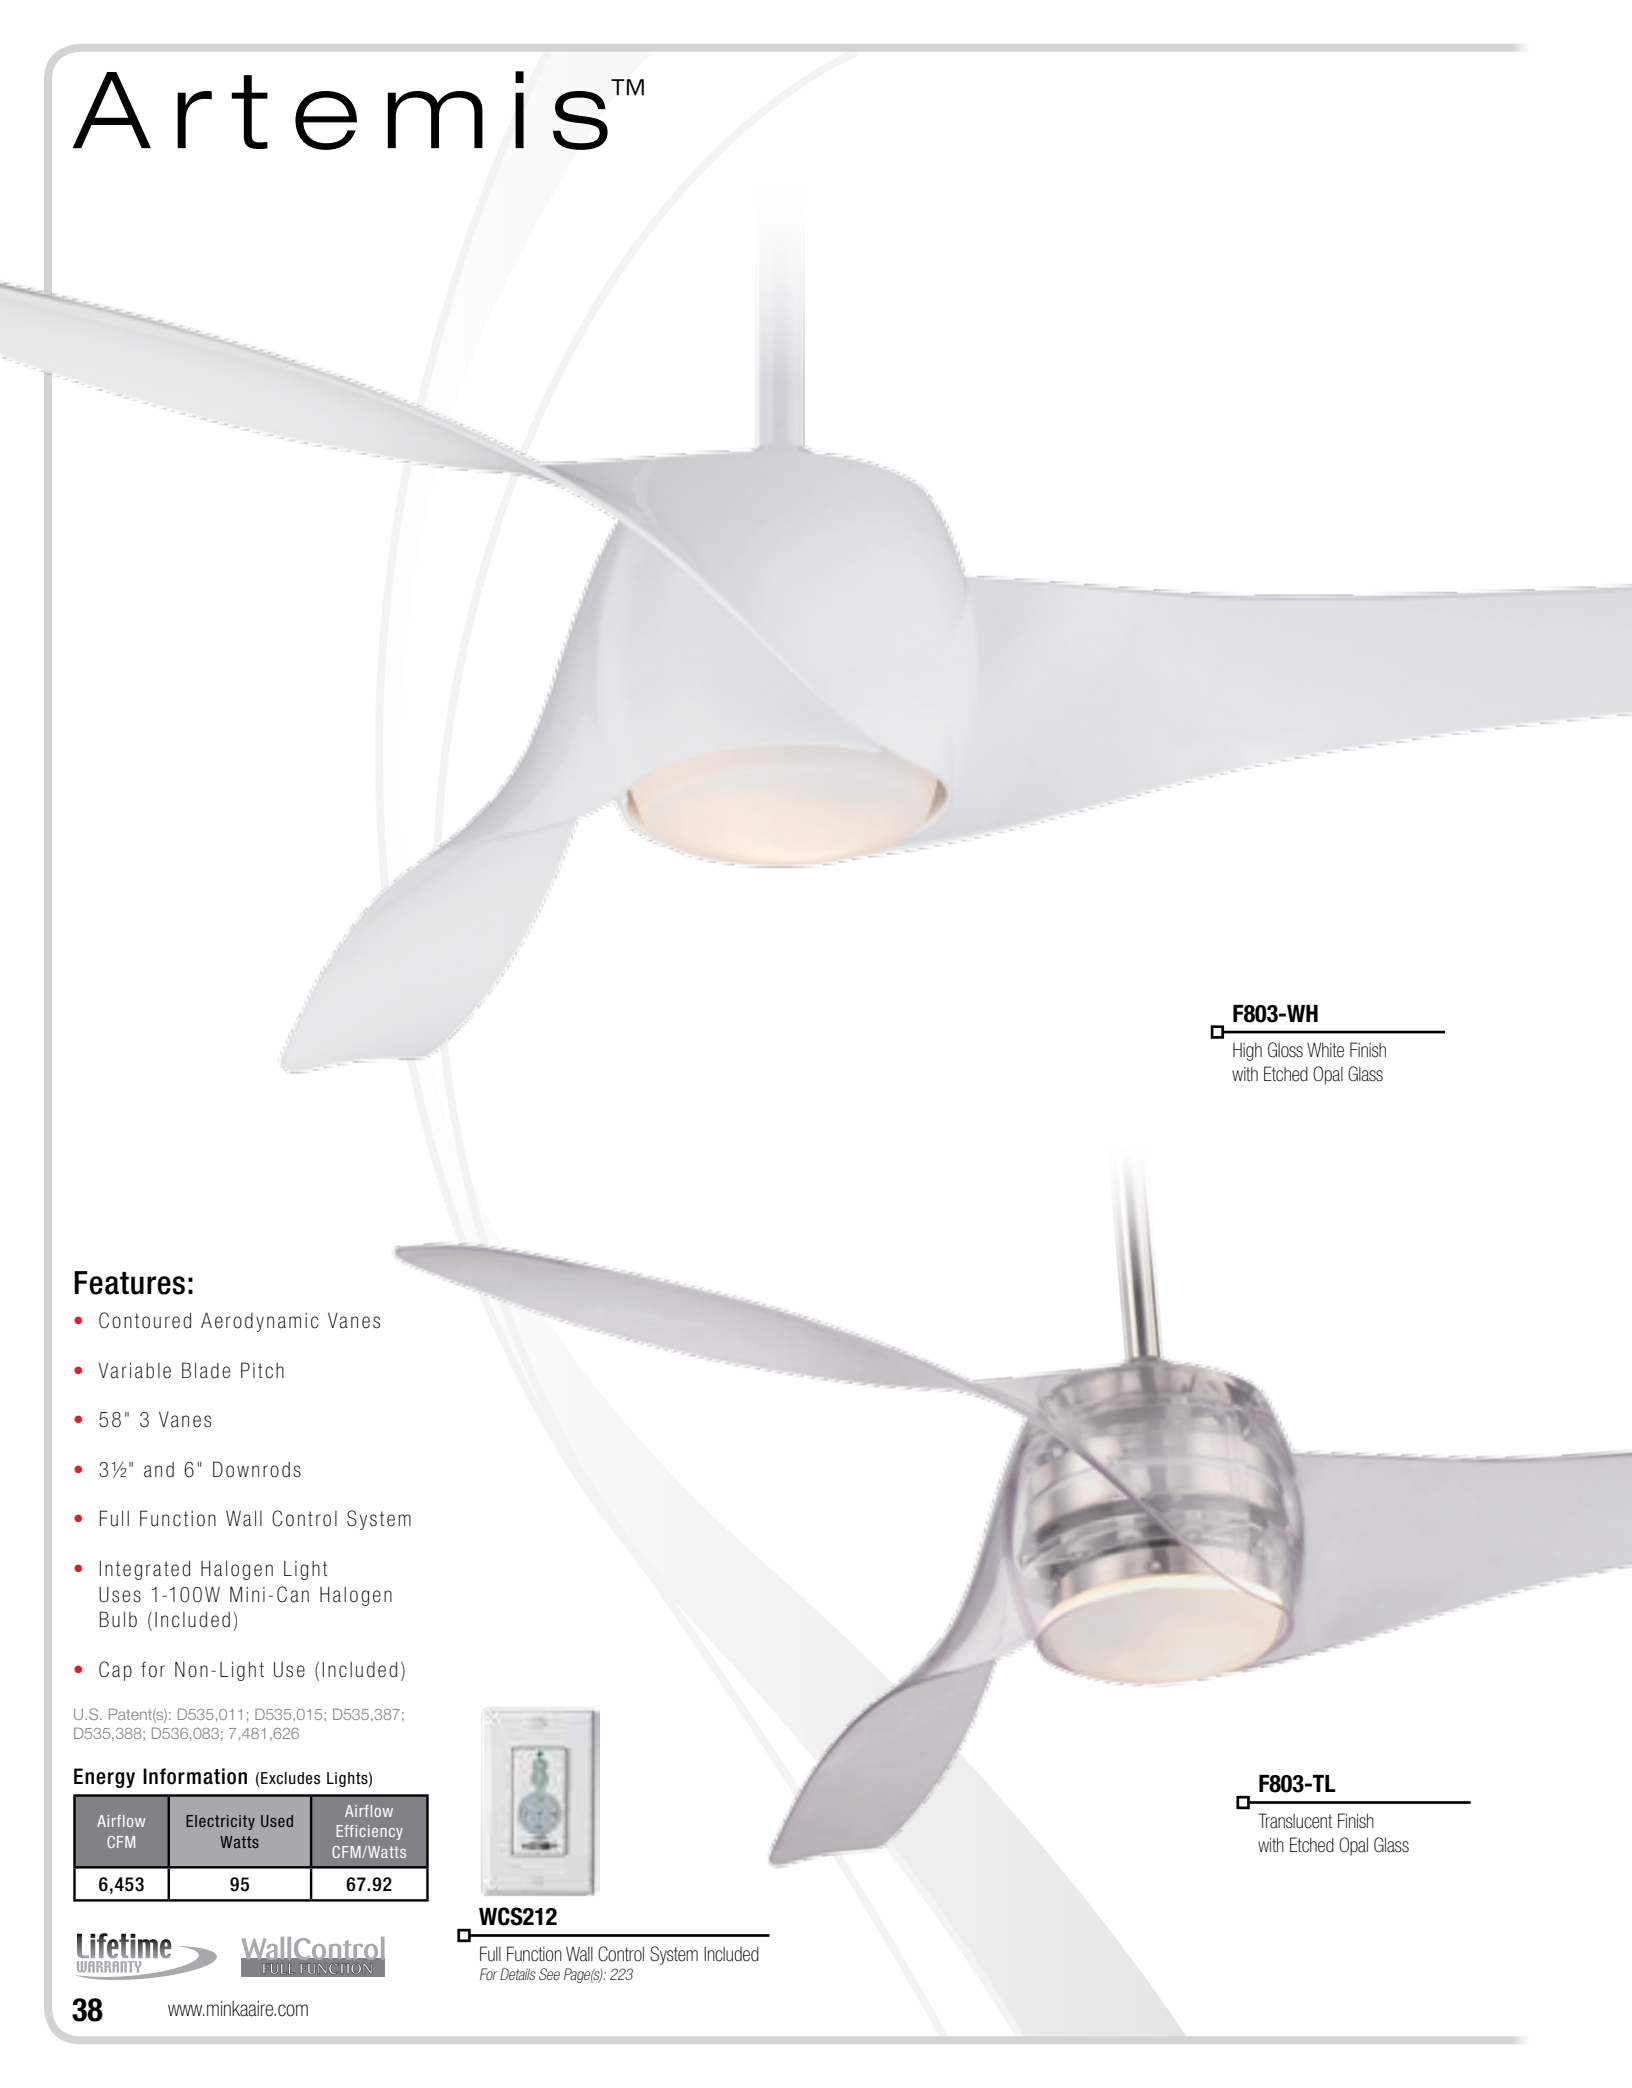

Artemis™

F803-WH

High Gloss White Finish
with Etched Opal Glass

Features:

- Contoured Aerodynamic Vanes
- Variable Blade Pitch
- 58" 3 Vanes
- 3½" and 6" Downrods
- Full Function Wall Control System
- Integrated Halogen Light
  Uses 1-100W Mini-Can Halogen
  Bulb (Included)
- Cap for Non-Light Use (Included)

U.S. Patent(s): D535,011; D535,015; D535,387;
D535,388; D536,083; 7,481,626

Energy Information (Excludes Lights)

Airflow CFM	Electricity Used Watts	Airflow Efficiency CFM/Watts
6,453	95	67.92

WCS212

Full Function Wall Control System Included
For Details See Page(s): 223

F803-TL

Translucent Finish
with Etched Opal Glass

Lifetime
WARRANTY

WallControl
FULL FUNCTION