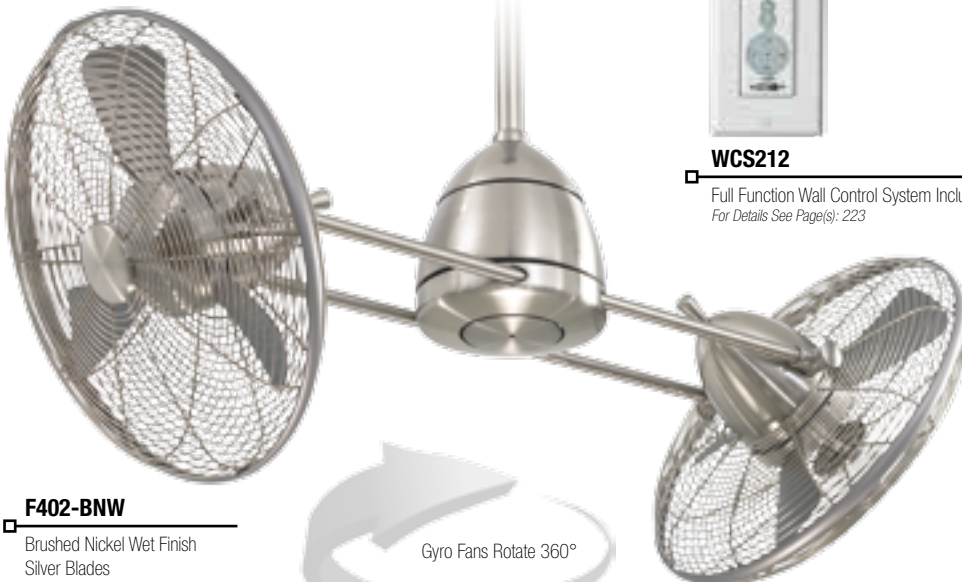

Lifetime WARRANTY

WallControl FULL FUNCTION

LISTED For Wet Location

WCS212

Full Function Wall Control System Included
For Details See Page(s): 223

Gyro Fans Rotate 360°

F402-BNW

Brushed Nickel Wet Finish
Silver Blades
with Etched Opal Glass