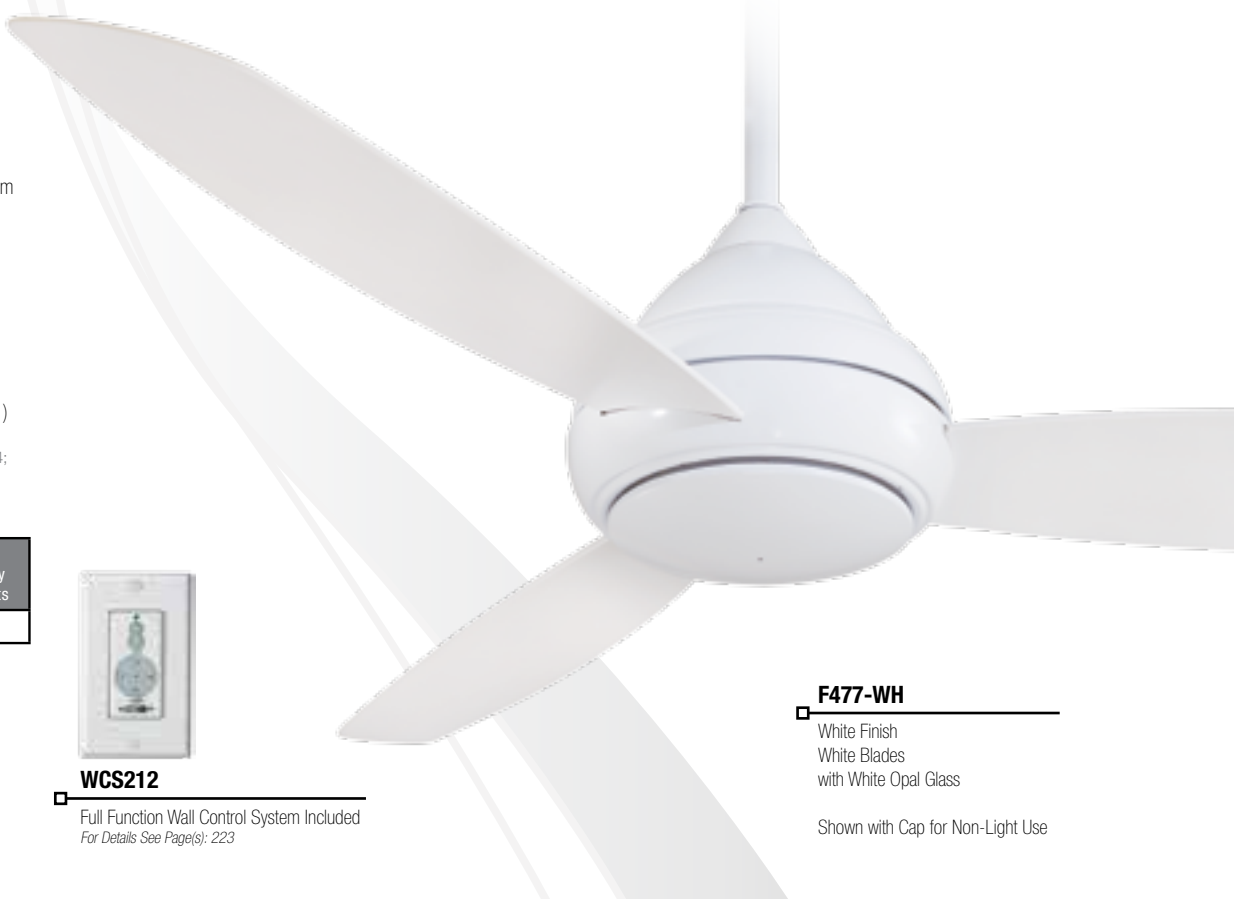

Energy Information (Excludes Lights)

Airflow CFM	Electricity Used Watts	Airflow Efficiency CFM/Watts
7,400	64	115

F477-WH

White Finish
White Blades
with White Opal Glass

Shown with Cap for Non-Light Use

Lifetime
WARRANTY

WallControl
FULL FUNCTION

WCS212

Full Function Wall Control System Included
For Details See Page(s): 223

For Wet Location