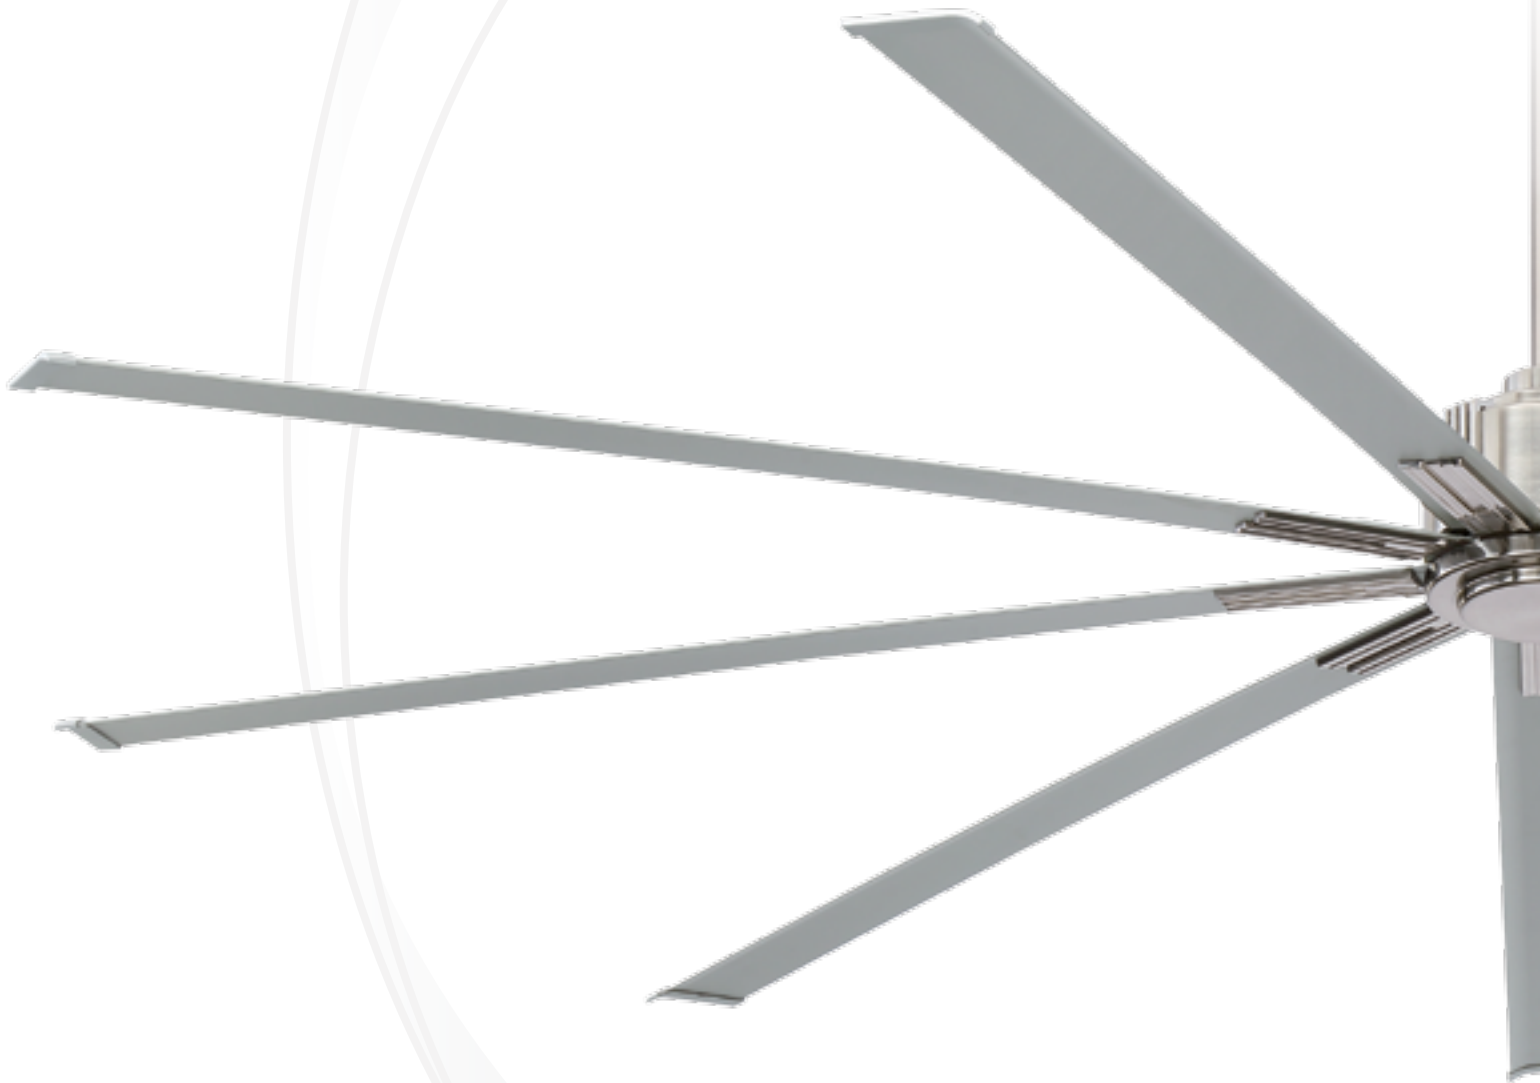

LED

LED

Xtreme

This industrial size fan lends itself to almost any setting. Xtreme's clean, sleek, contemporary design with a DC motor and a choice of blade sizes makes it perfect for large areas.

F887-72-BN 72"
F887-80-BN 80"
F887-88-BN 88" (Shown)
F887-96-BN 96"