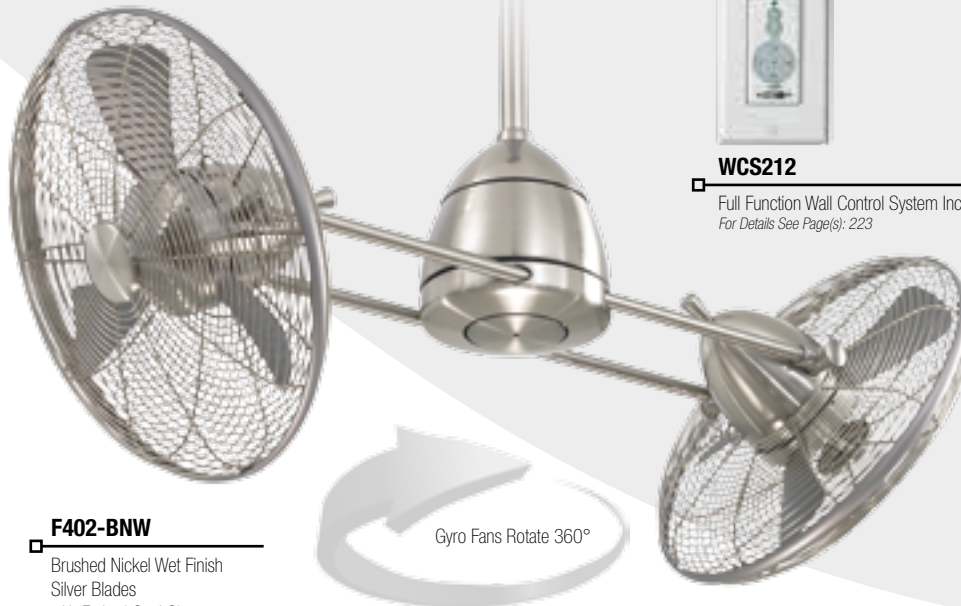

WCS212

Full Function Wall Control System Included
For Details See Page(s): 223

F402-BNW

Brushed Nickel Wet Finish
Silver Blades
with Etched Opal Glass

Gyro Fans Rotate 360°

Shown with Cap for Non-Light Use