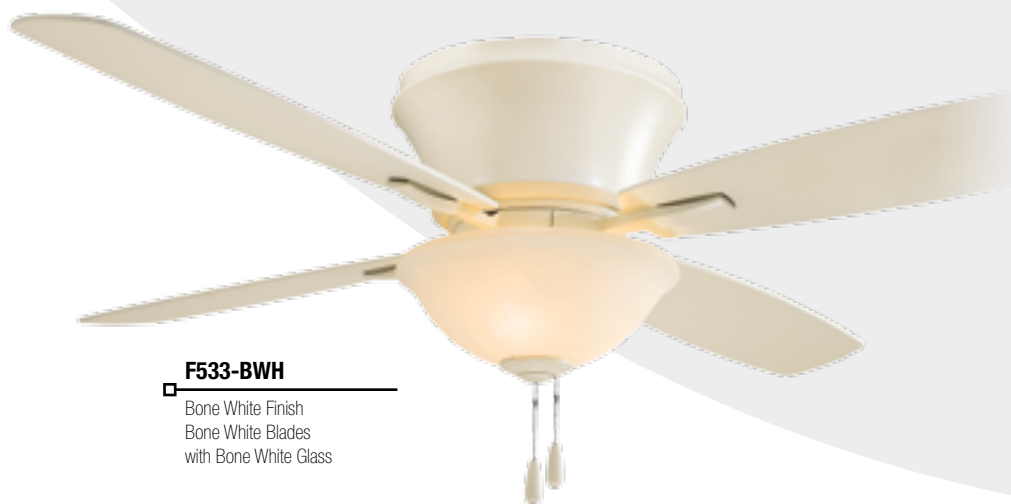

F533-BWH

Bone White Finish
Bone White Blades
with Bone White Glass

Features:

- 14° Blade Pitch
- 52" 4 Blades
- Flush Mount - Ideal for Low Ceilings
Total Hanging Depth 13" with Light
- 3-Speed Pull Chain
- Integrated Downlight
Uses 3-60W Candelabra Bulbs (Included)
- Solid Cap and Finial Included for Adaptation for Remote Control Use