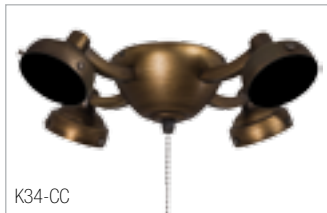

Please Note: All Light Kits Include Chain with Decorative Fob. (Not Shown)

Universal Light Kits

K34

Four Light
13W Spiral Medium Base
(Included)
2 1/4" Side Shade
11 3/4" Dia. x 2 3/4" H

K34-BCW

K34-BN

K34-BS