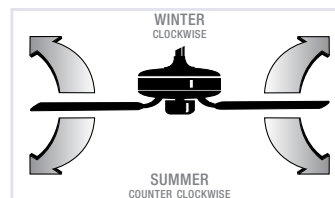

Minka-Aire® ceiling fans are suitable for year-round use and can contribute to your comfort in the summer and winter. With our reverse switch, in the winter you will be able to move the heat from your ceiling and circulate the air in your living area. In the summer you will save energy by recirculating air from the outside into your room and also if your air conditioning is used, save on energy costs.