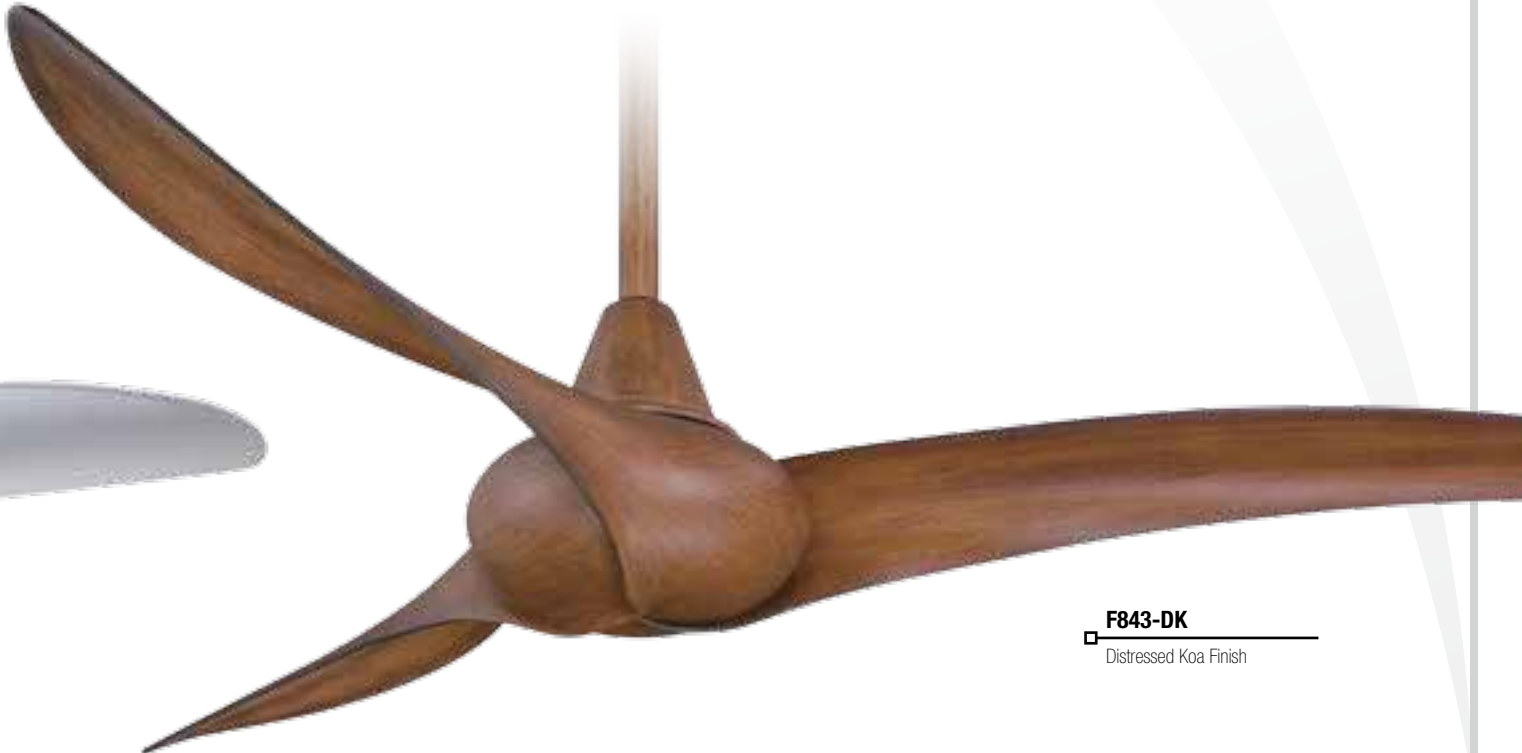

A truly unique design that draws inspiration from the ocean's graceful and tubular wave formations.

Lifetime
WARRANTY

Remote
CONTROL

RCS213

Hand Held Remote Control Included
For Details See Page(s): 222

F843-DK
Distressed Koa Finish