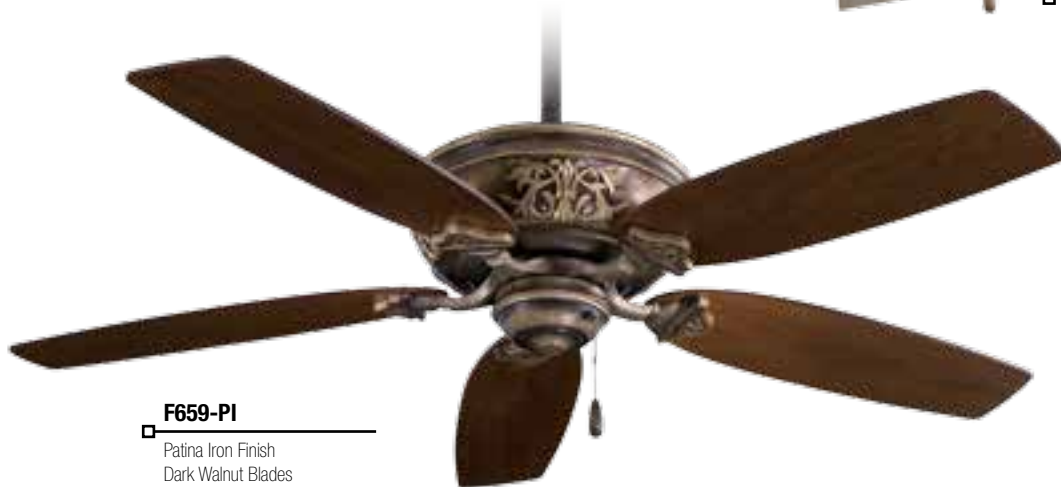

F659-DRF
Driftwood Finish
Driftwood Blades

F659-PI
Patina Iron Finish
Dark Walnut Blades