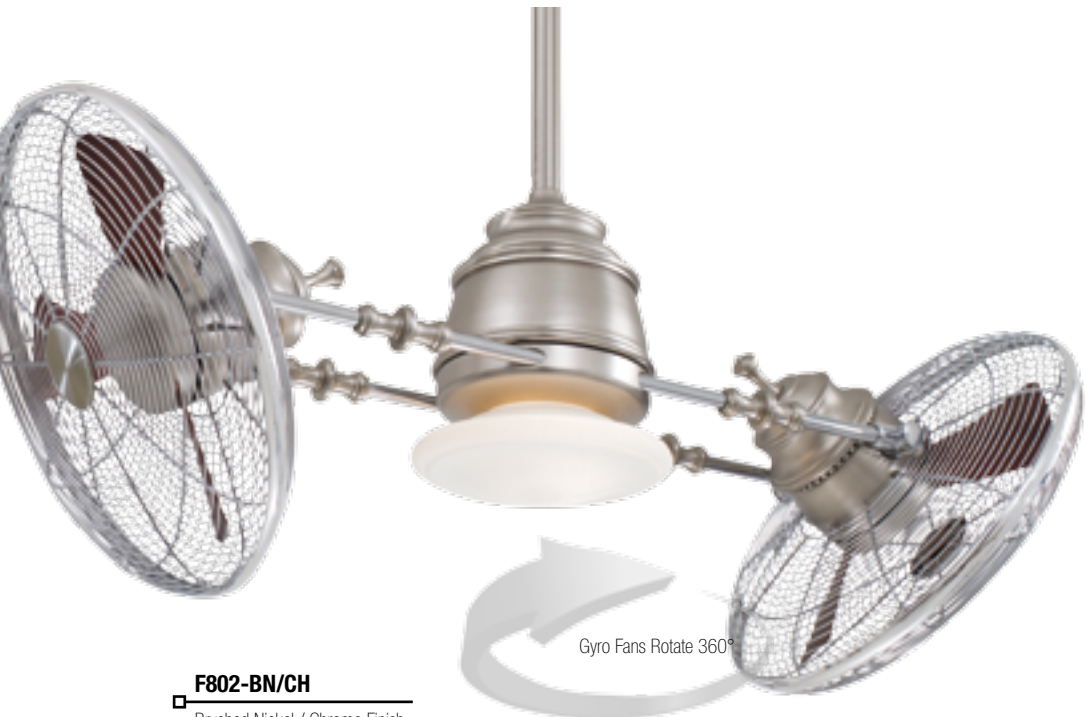

F802-BN/CH

Brushed Nickel / Chrome Finish
Rosewood Blades
with Etched Opal Glass

Gyro Fans Rotate 360°

WCS212

Full Function Wall Control System Included
For Details See Page(s): 223

Features:

- High Performance Twin Turbofans
  Total Sweep 42"
- 20° Blade Pitch
- 3½" and 6" Downrods
- 1,000 - 1,500 R.P.M. Fan Speeds
- Turbofan Heads Adjustable Up and Down
- Complete Assembly Rotates 360°
  at 3 R.P.M.
- Full Function Wall Control System
  Incorporating Fully Independent
  Fan Head Speeds and Axis
  Rotation
- Integrated Halogen Light
  Uses 1-100W Mini-Can Halogen
  Bulb (Included)
- Cap for Non-Light Use (Included)

U.S. Patent(s): 6,832,902; 7,183,680; 7,229,255

Energy Information (Excludes Lights)

Airflow CFM	Electricity Used Watts	Airflow Efficiency CFM/Watts
5,050	102	49.51

Lifetime
WARRANTY

WallControl
FULL FUNCTION