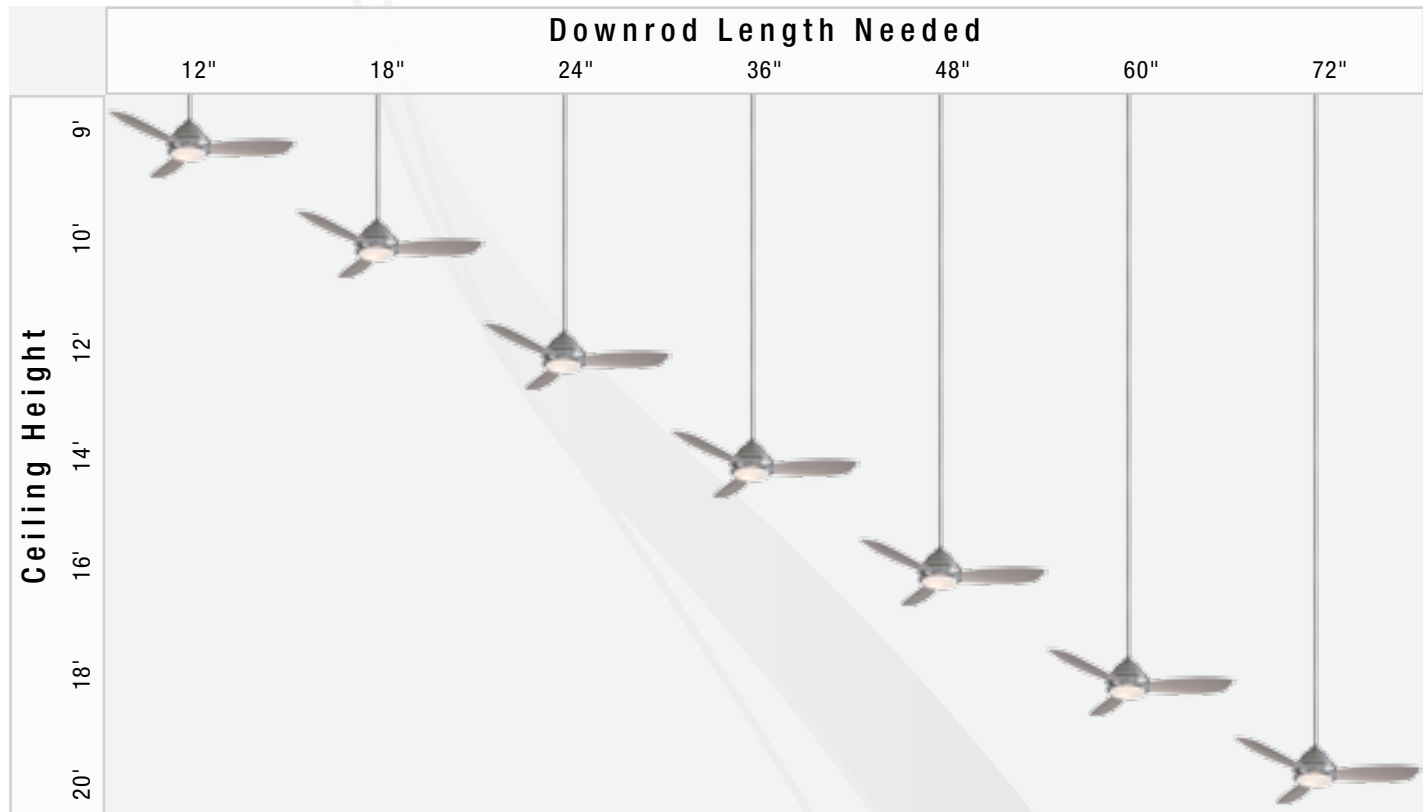

Room Size and Ceiling Height Recommendations

ROOM SIZE

These measurements are for general air flow requirements only. Decorating plans or aesthetic considerations should influence your fan choices beyond these room size specifications. For very large rooms, multiple fans is an option.

Blade Sweep	26"-42"	44"	52"-54"	60"-72"
Approximate Room Size	6' x 8' 40-60 sq. ft.	8' x 10' 70-90 sq. ft.	10' x 12' 100-150 sq. ft.	12' x 15' (Great Room) Over 160 sq. ft.

CEILING HEIGHT

Be sure there is at least 7 feet of clearance under your ceiling fan blades. The standard 3½" and 6" downrods should work in most 8 feet ceiling installations. This will position the blades far enough from the ceiling to have enough "supply" air above the blades to provide good air movement. If greater floor to fan clearance is needed, some fans can use our low ceiling adapter (A180) without using any downrod. However, air movement is reduced using the low ceiling adapter. This chart shows recommended downrod lengths for various ceiling heights.