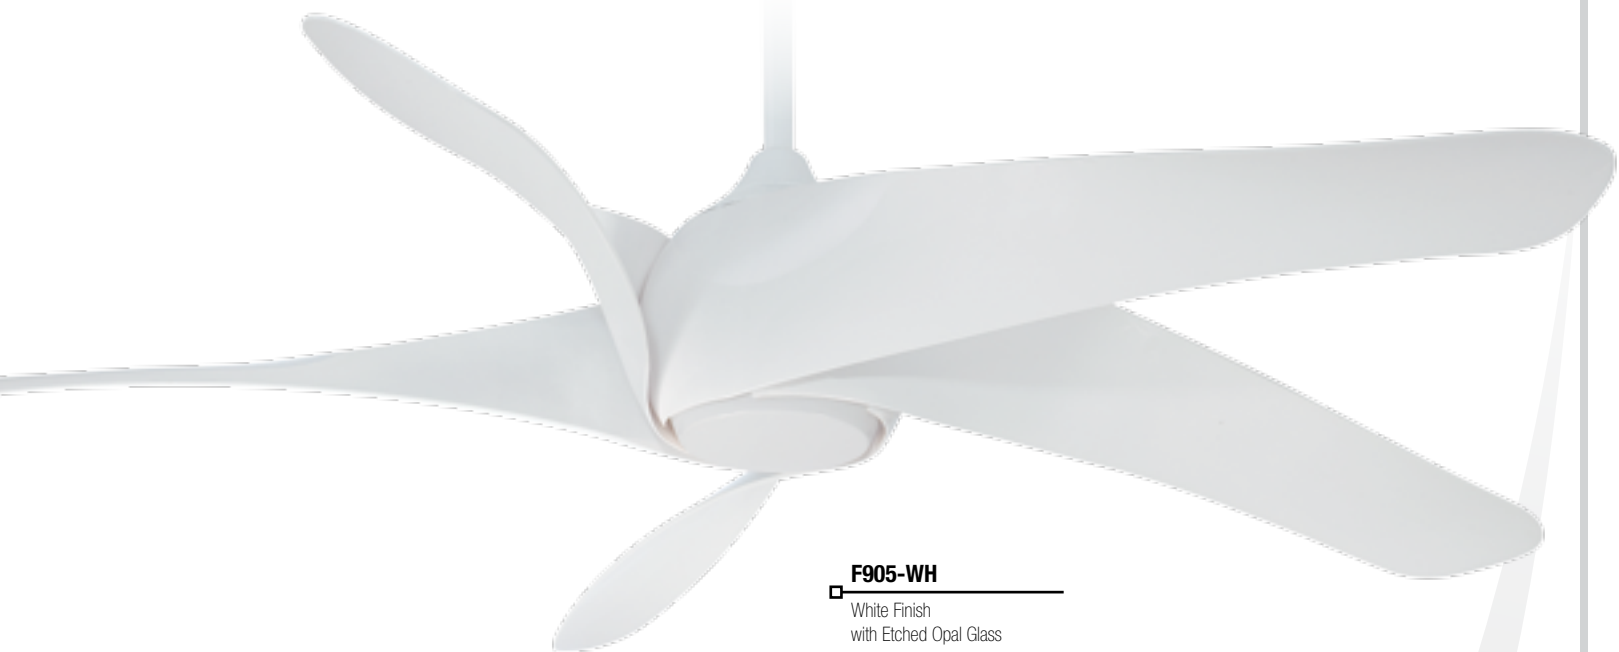

F905-WH

White Finish
with Etched Opal Glass

Shown with Cap for Non-Light Use