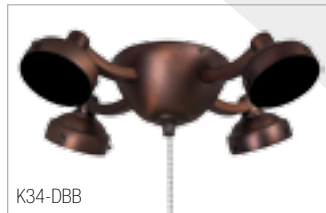

K34-KA

K34-DBB