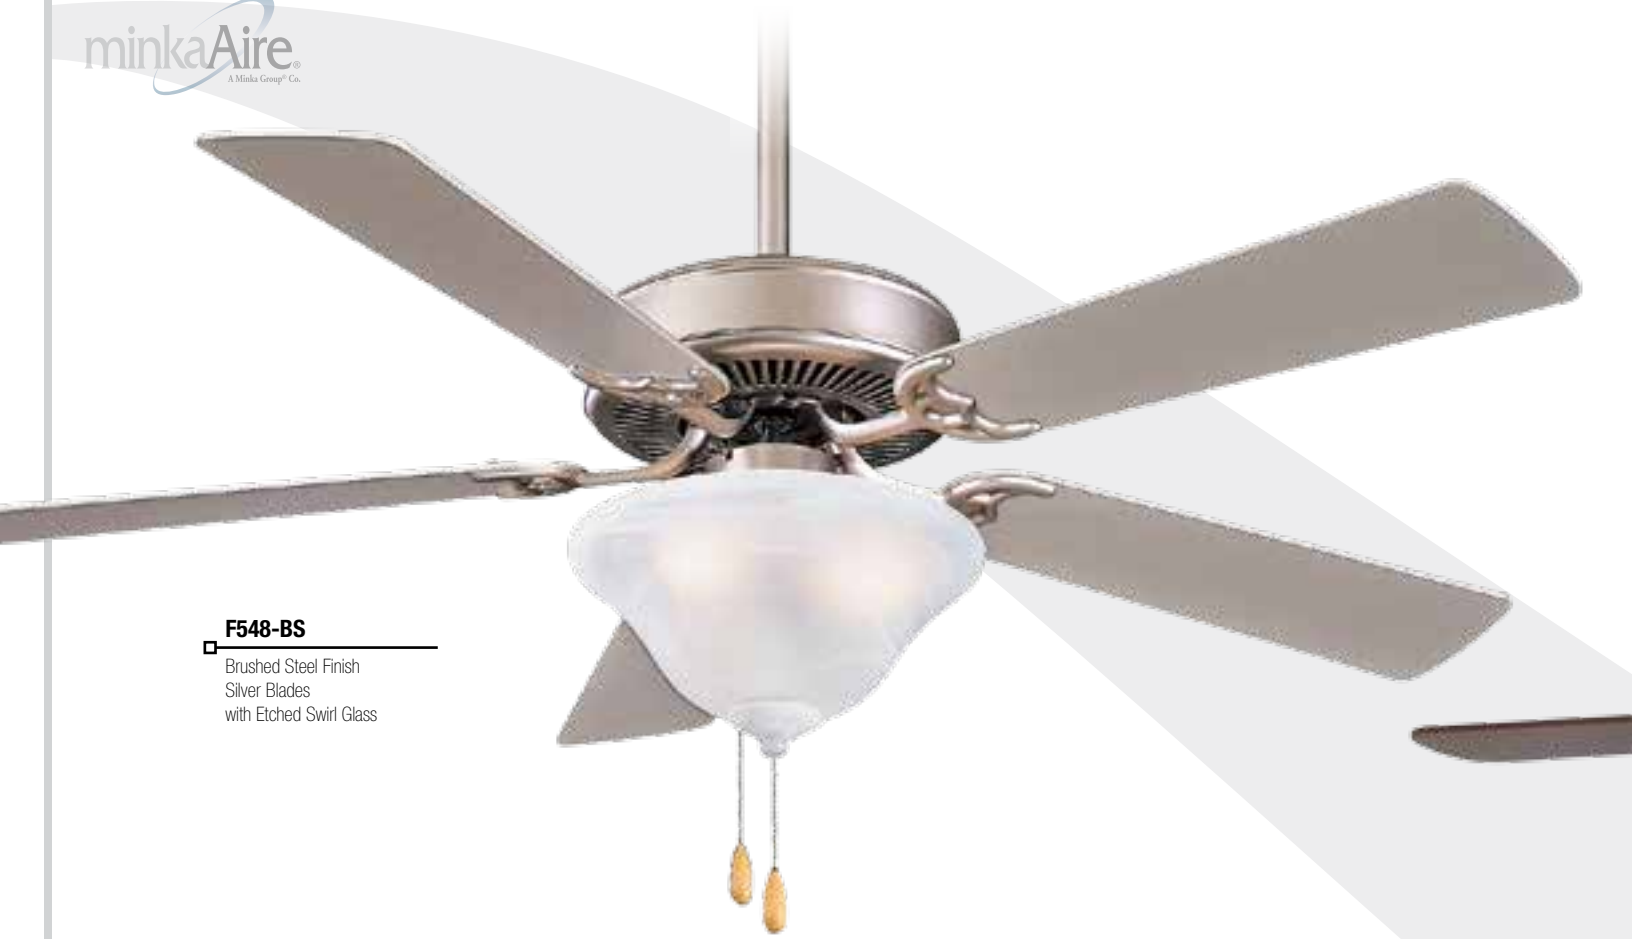

Lifetime
WARRANTY

Accessory Blades Available. See Page(s): 236

www.minkaaire.com

213

□ **F548-BS**

Brushed Steel Finish
Silver Blades
with Etched Swirl Glass

□ **F548-BWH**

Bone White Finish
Bone white Blades
with Etched Swirl Glass