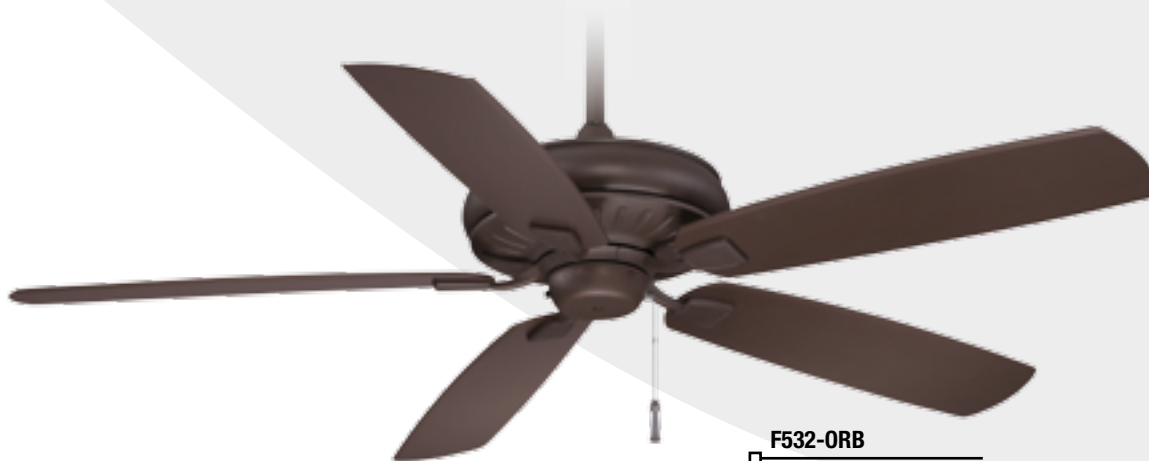

F532-ORB

Oil Rubbed Bronze Finish
Oil Rubbed Bronze Blades