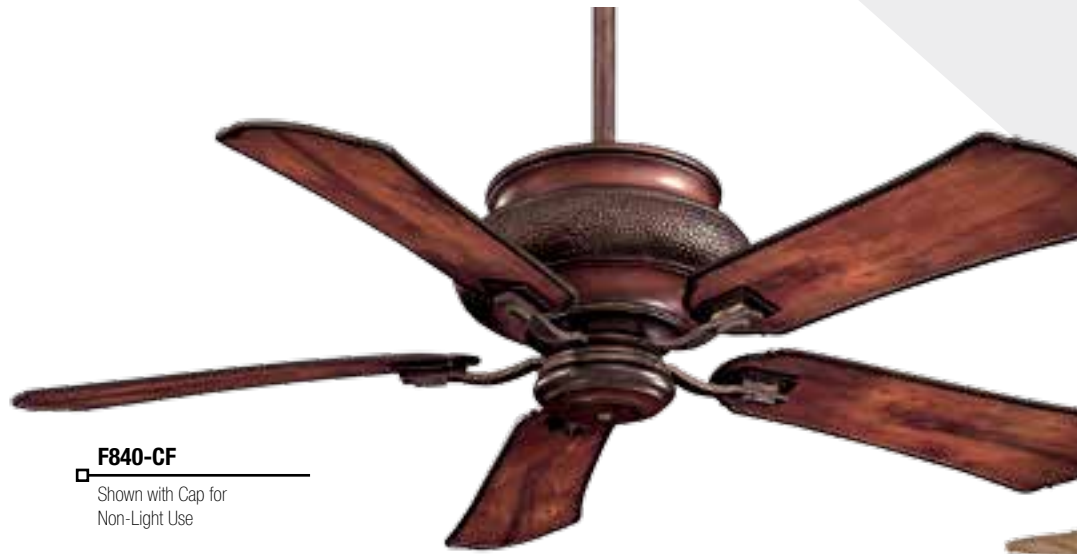

F840-CF

Shown with Cap for
Non-Light Use

U.S. Patent(s): D579,097; D579,098; D579,103;
D581,512; D583,044

Energy Information (Excludes Lights)

Airflow CFM	Electricity Used Watts	Airflow Efficiency CFM/Watts
5,374	77.7	69.16

WCS212

Full Function Wall Control System Included
For Details See Page(s): 223

Inspired by the Craftsman architecture of the early 1900s, this fan best defines the spirit of the era. It can be used in both interior and exterior applications.

Lifetime
WARRANTY

WallControl
FULL FUNCTION

For Wet Location