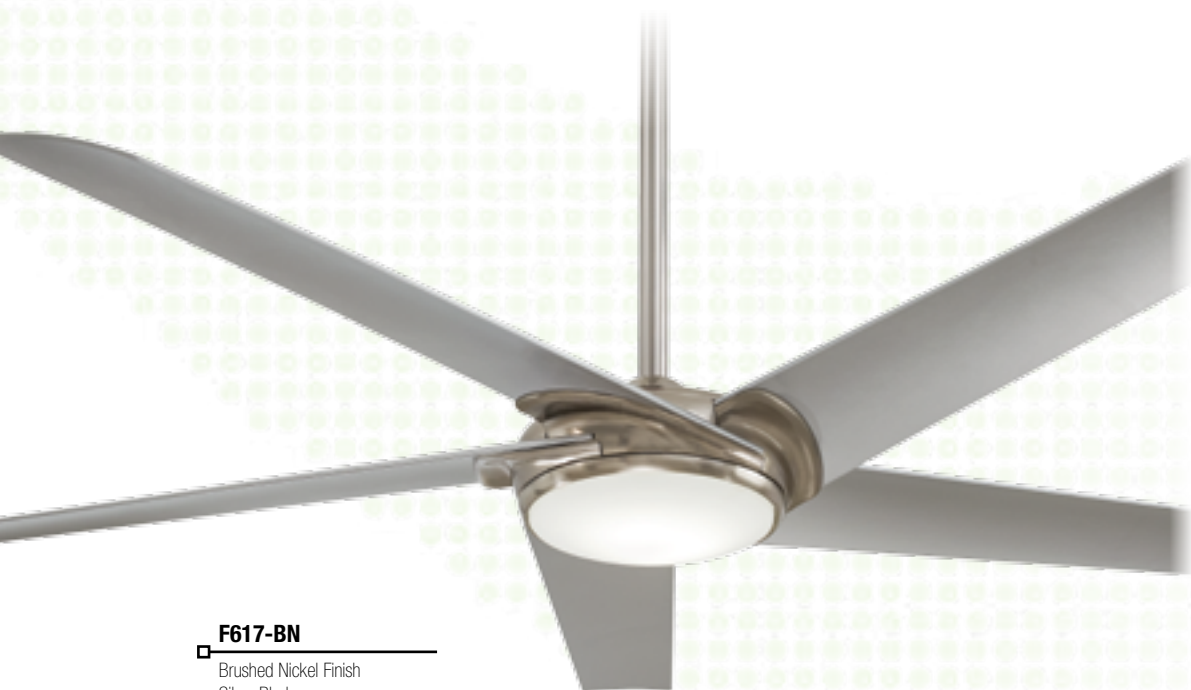

F617-BN

Brushed Nickel Finish
Silver Blades
with Etched Opal Glass

LED

Features:

- 14° Blade Pitch
- 60" 5 Blades
- 3½" and 6" Downrods
- DC 172 x 12mm Motor
- Integrated LED Light
Uses 17W LED (Included)
3 Year Warranty
- 1100 Lumens
- 3000K
- CRI 80
- Special Hand Held Remote Control System Included - RC600