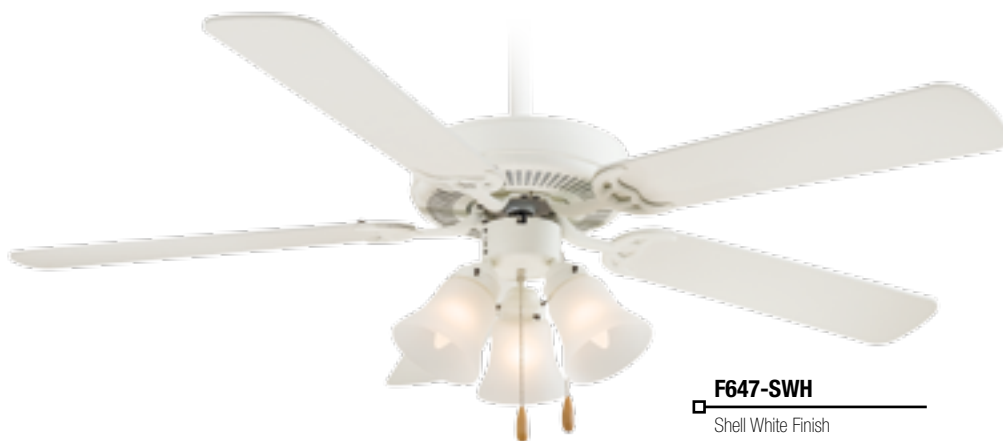

Contractor Uni-Pack

with 3-Light Kit

F647-BS

Brushed Steel Finish
Dark Walnut Blades
with Etched Glass

Features:

- 12° Blade Pitch
- 52" 4 or 5 Blades
- 4" Downrod
- 3-Speed Pull Chain
- Integrated Light Kit
  Uses 3-60W Candelabra Bulbs
  (Included)

Energy Information (Excludes Lights)

Airflow CFM	Electricity Used Watts	Airflow Efficiency CFM/Watts
4,901	62	79.05

Offering affordable performance and reliability with designer finishes, the Contractor fan now comes with an integrated light kit.

F647-SWH

Shell White Finish
Shell White Blades
with Etched Glass

Lifetime
WARRANTY

Accessory Blades Available. See Page(s): 236