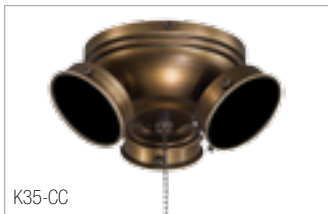

Finish Codes

ABR	Antique Bronze	KA	Kocoa	VP	Vineyard Patina
BCW	Belcaro Walnut™	MCG	Mottled Copper w/Gold	WH/44	White
BN	Brushed Nickel	ORB	Oil Rubbed Bronze		
BS	Brushed Steel	PBL	Provencal Blanc		
CC	Cognac	PI	Patina Iron		
DBB	Dark Brushed Bronze	PW	Pewter		
FB	French Beige	SWH	Shell White		

Please Note: All Light Kits Include Chain with Decorative Fob. (Not Shown)