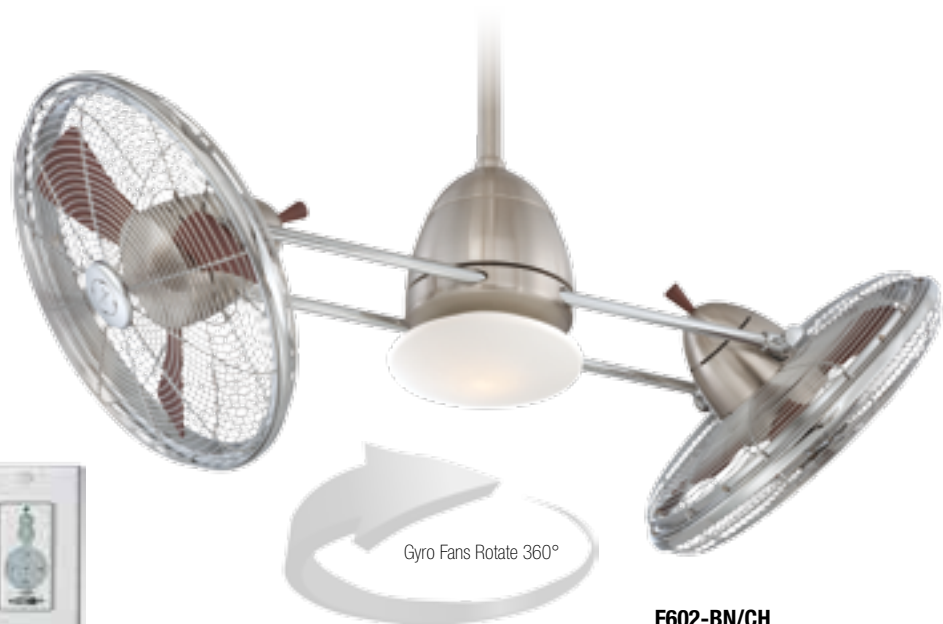

WCS212

Full Function Wall Control System Included
For Details See Page(s): 223

A truly unique design offering an unsurpassed level of comfort. The Gyro™ fan's ability to precisely control the direction and intensity of the cooling breeze efficiently circulates air in any environment.