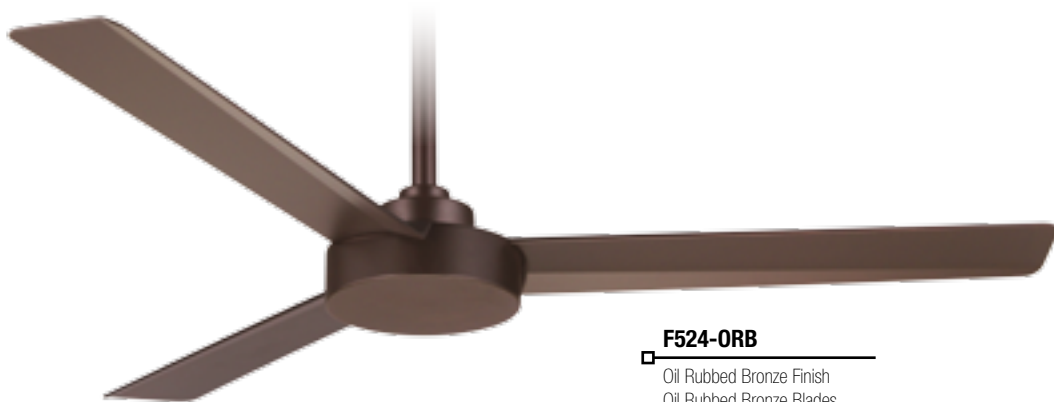

F524-ORB
Oil Rubbed Bronze Finish
Oil Rubbed Bronze Blades