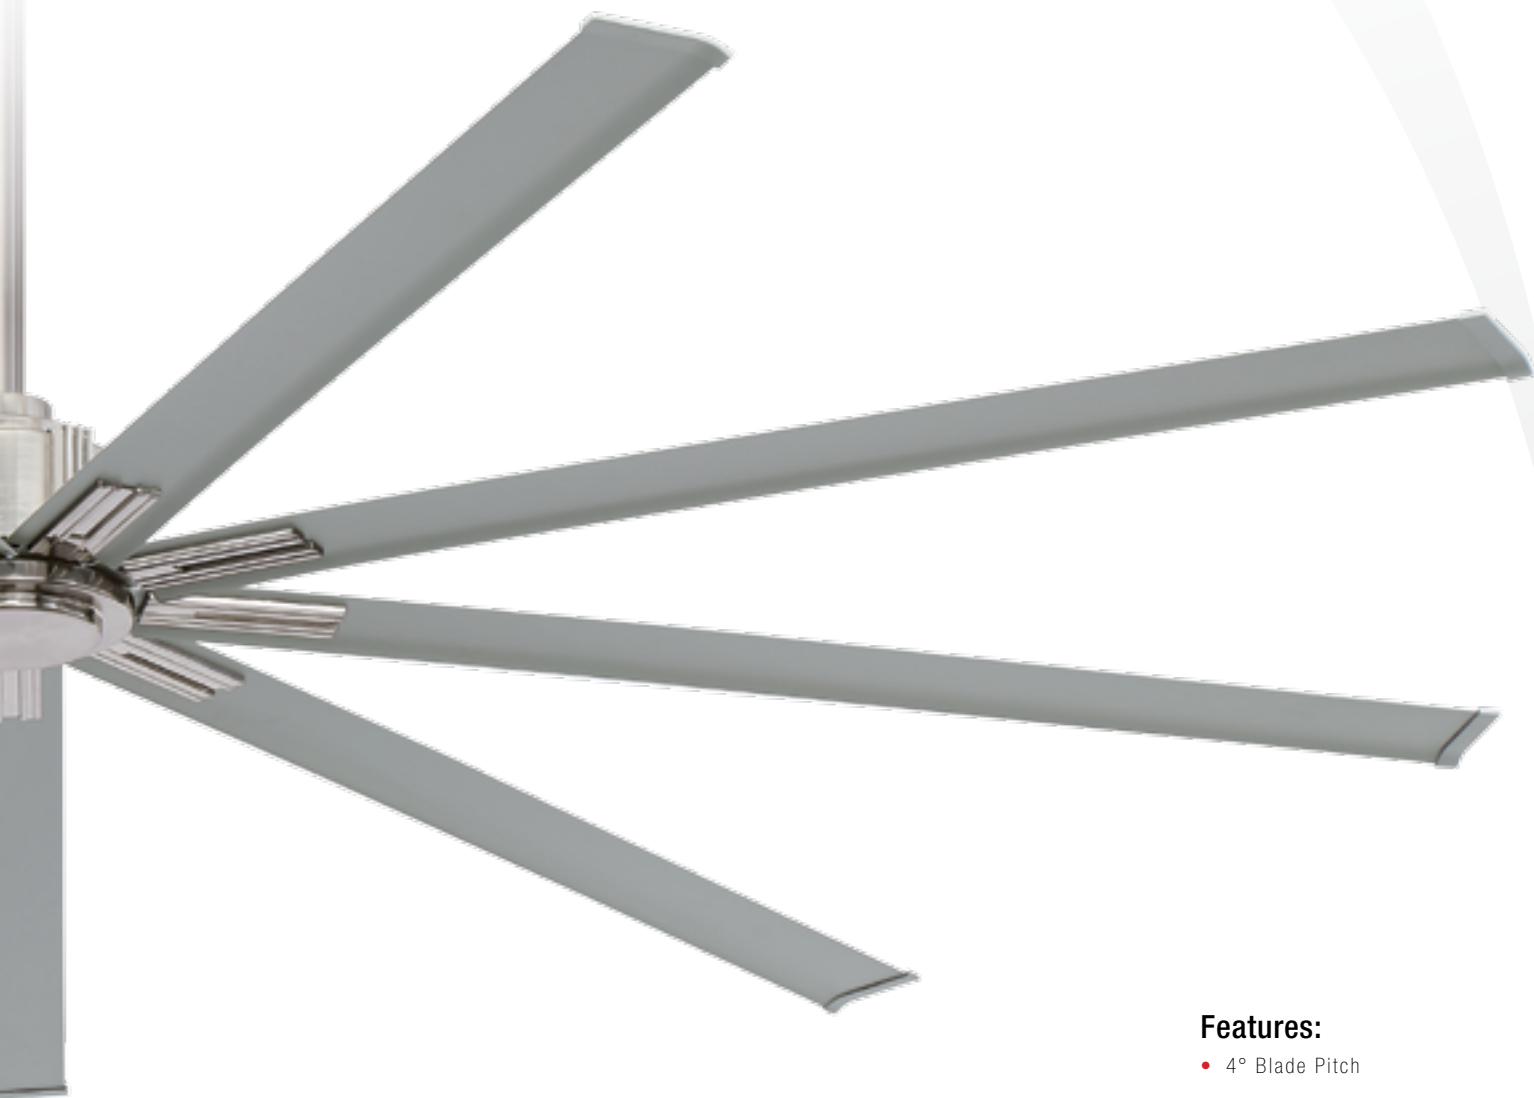

LED

LED

Xtreme

This industrial size fan lends itself to almost any setting. Xtreme's clean, sleek, contemporary design with a DC motor and a choice of blade sizes makes it perfect for large areas.

F887-72-BN 72"
F887-80-BN 80"
F887-88-BN 88" (Shown)
F887-96-BN 96"