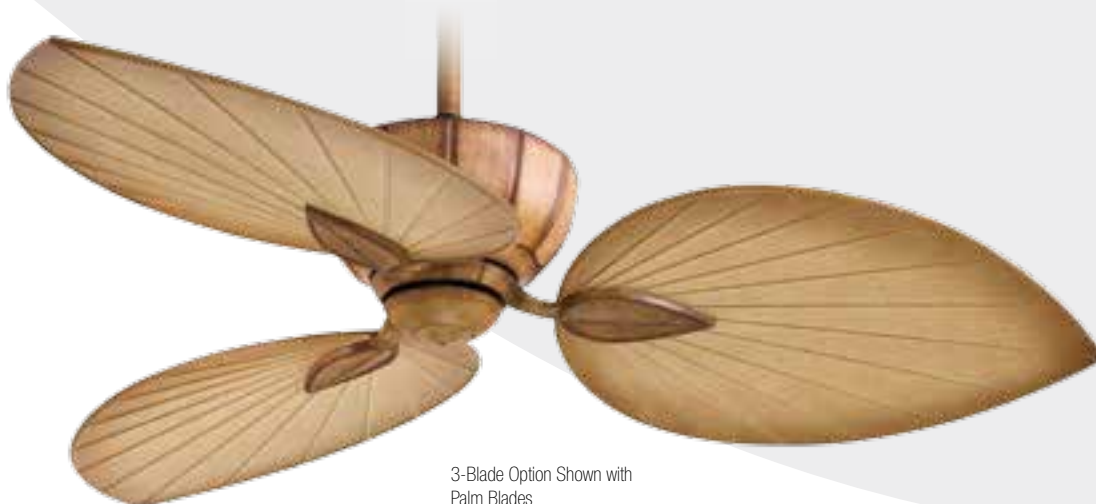

3-Blade Option Shown with Palm Blades and Cap for Non-Light Use