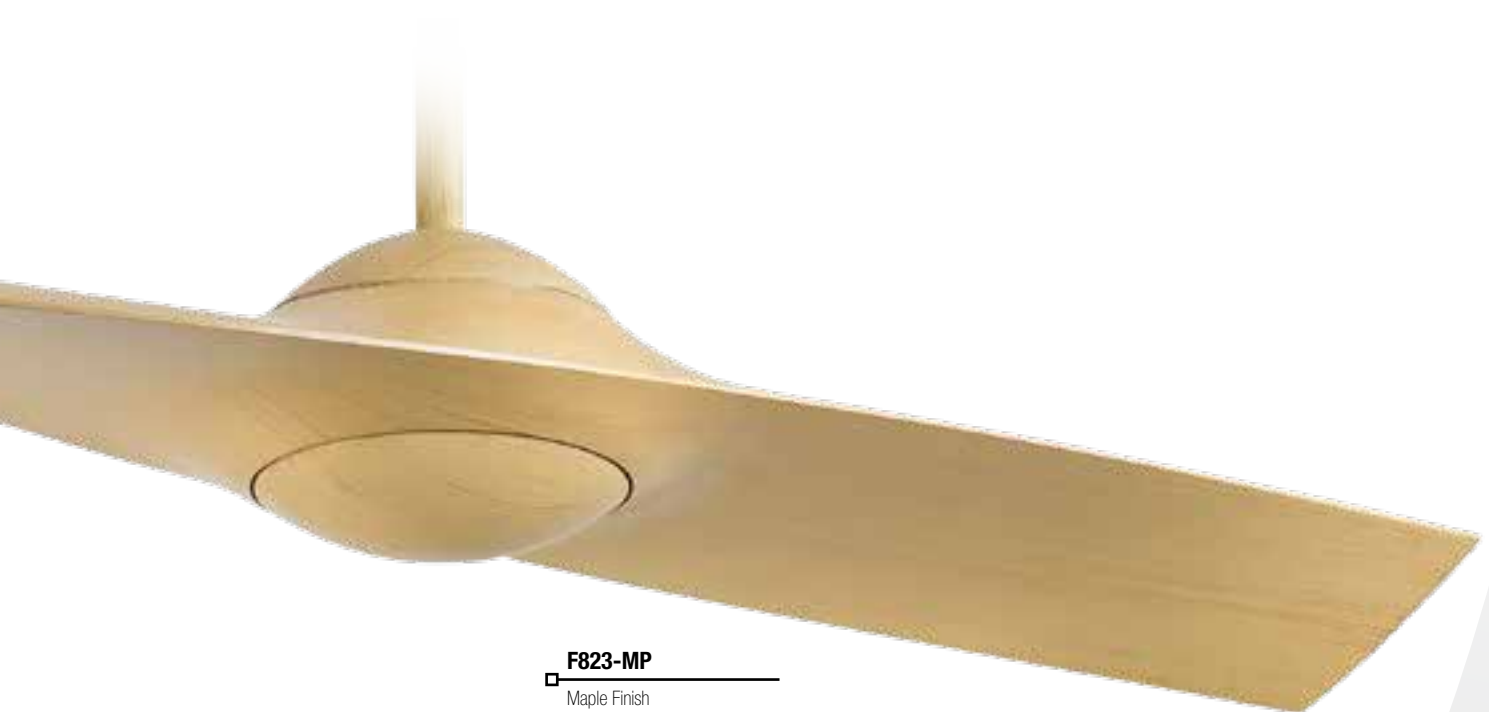

□ **F823-MP**

Maple Finish