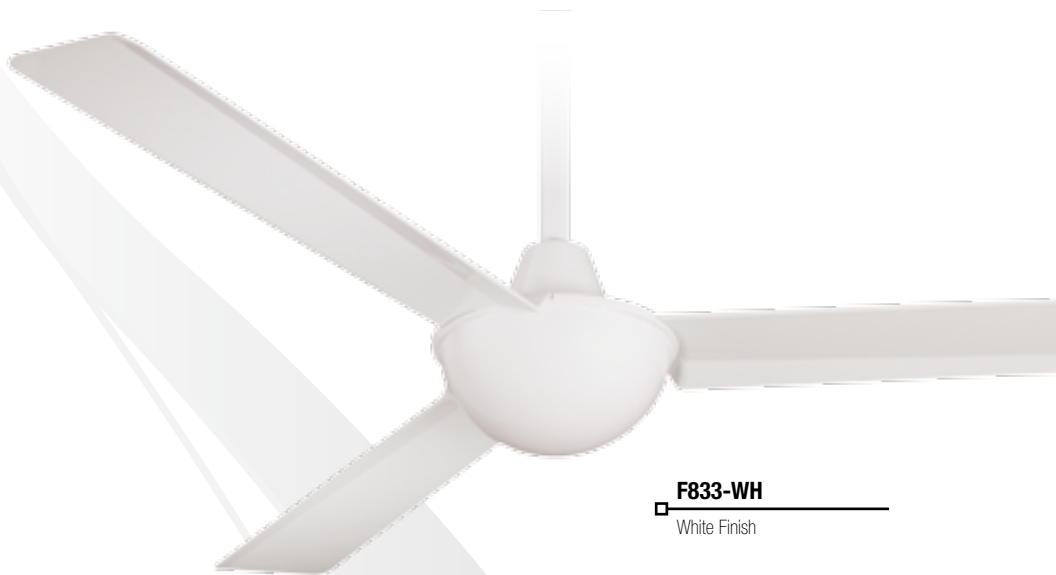

□ **WC105-WH**
Wall Control System Included
For Details See Page(s): 223

□ **F833-WH**
White Finish

Lifetime
WARRANTY

WallControl