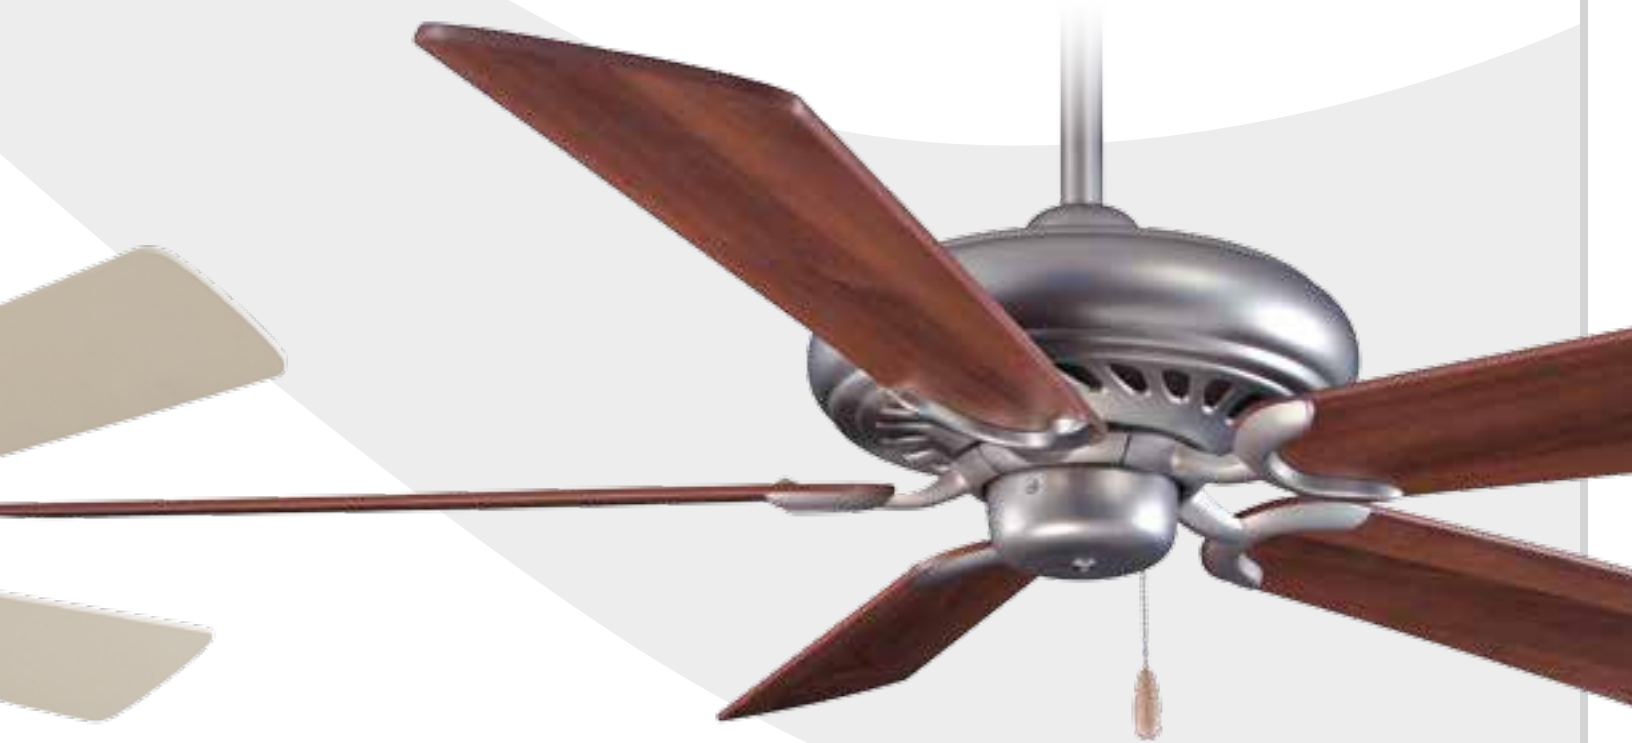

F568-BS/DW
Brushed Steel Finish
Dark Walnut Blades