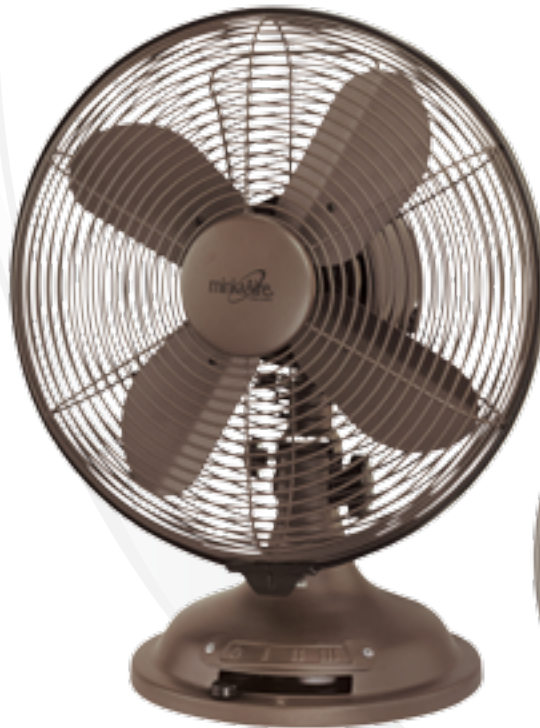

Portable Series

A special series of fans that go where you go. These portable fans offer the same style, quality and value you expect from Minka-Aire® in a compact and portable design.

Retro Style Fan

An accent that is reminiscent of times past, our Retro Style Fan is your quiet companion; a stylistic, subtle, tabletop solution for your comfort needs in any room.

F300-ORB

Oil Rubbed Bronze Finish
Oil Rubbed Bronze Blades