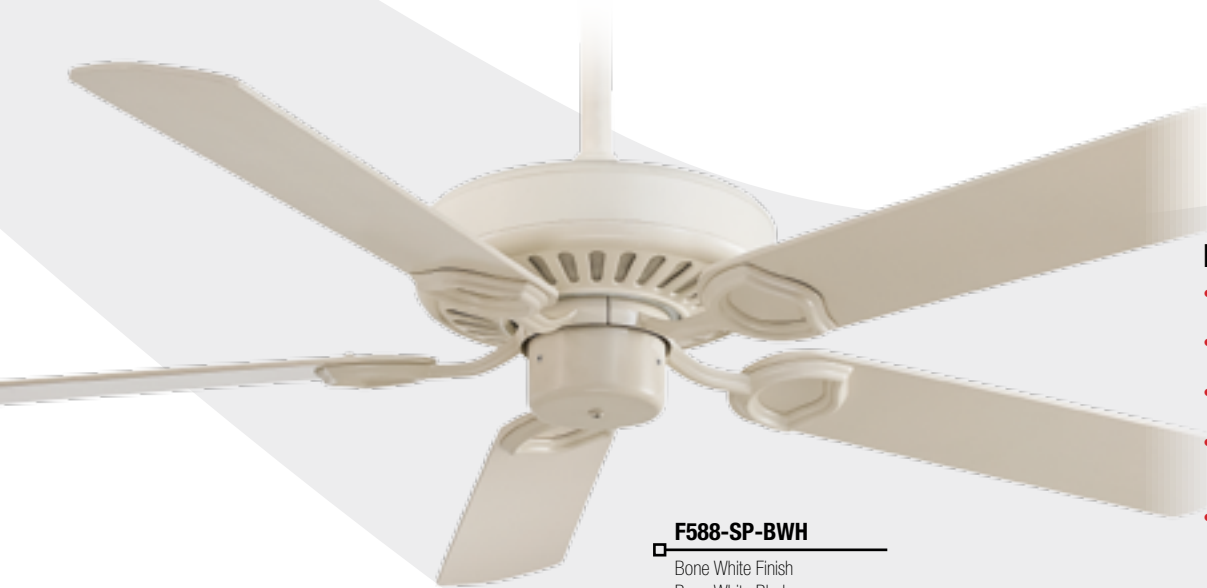

F588-SP-BWH

Bone White Finish
Bone White Blades

Features:

- 14° Blade Pitch
- 54" 5 Blades
- 3½" and 6" Downrods
- Full Function Wall Control System and Hand Held Remote Control
- Quick Connect Detachable Switch Cup
- Universal Light Kit Adaptable (Sold Separately. Page(s): 229)

Energy Information (Excludes Lights)

Airflow CFM	Electricity Used Watts	Airflow Efficiency CFM/Watts
6,341	76.4	83

RCS212

Full Function Hand Held Remote Control Included
For Details See Page(s): 222

WCS212

Full Function Wall Control System Included
For Details See Page(s): 223

Lifetime
WARRANTY

WallControl
FULL FUNCTION

Remote
CONTROL
FULL FUNCTION