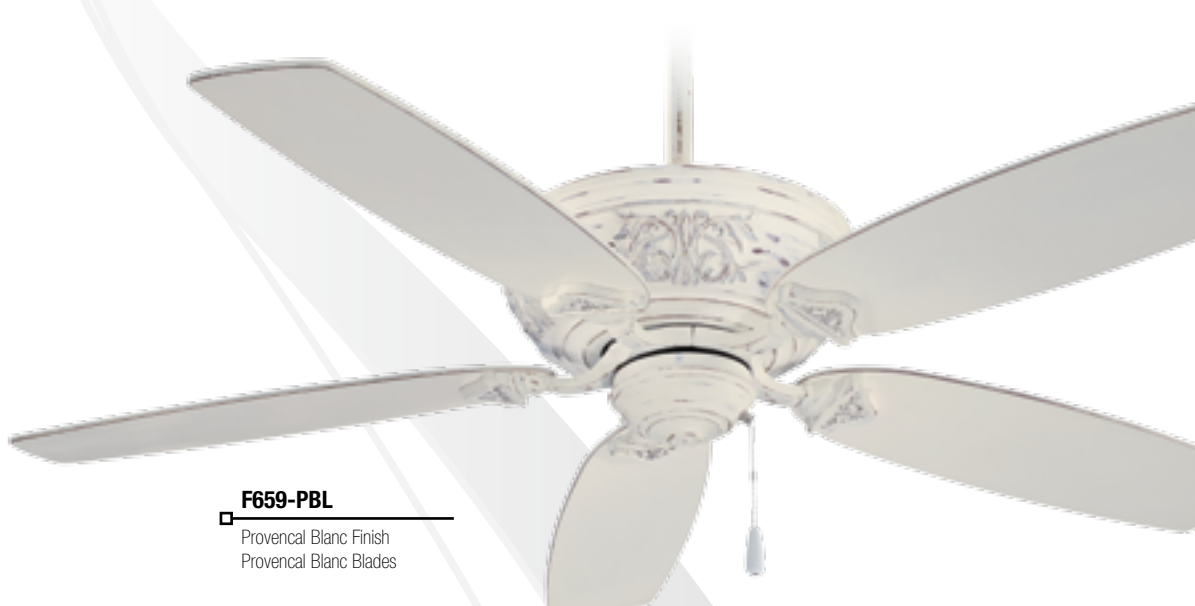

F659-PBL

Provencal Blanc Finish
Provencal Blanc Blades