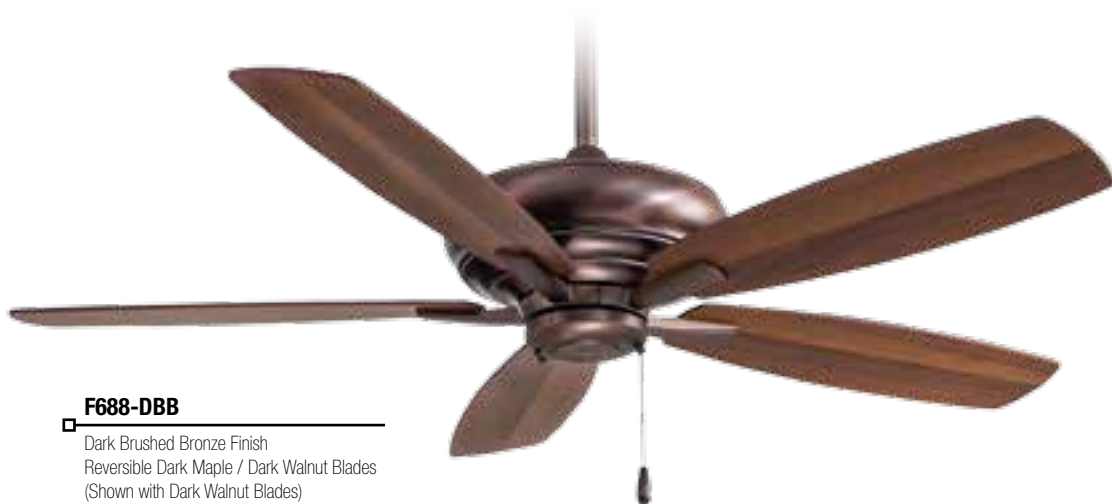

F688-DBB

Dark Brushed Bronze Finish
Reversible Dark Maple / Dark Walnut Blades
(Shown with Dark Walnut Blades)