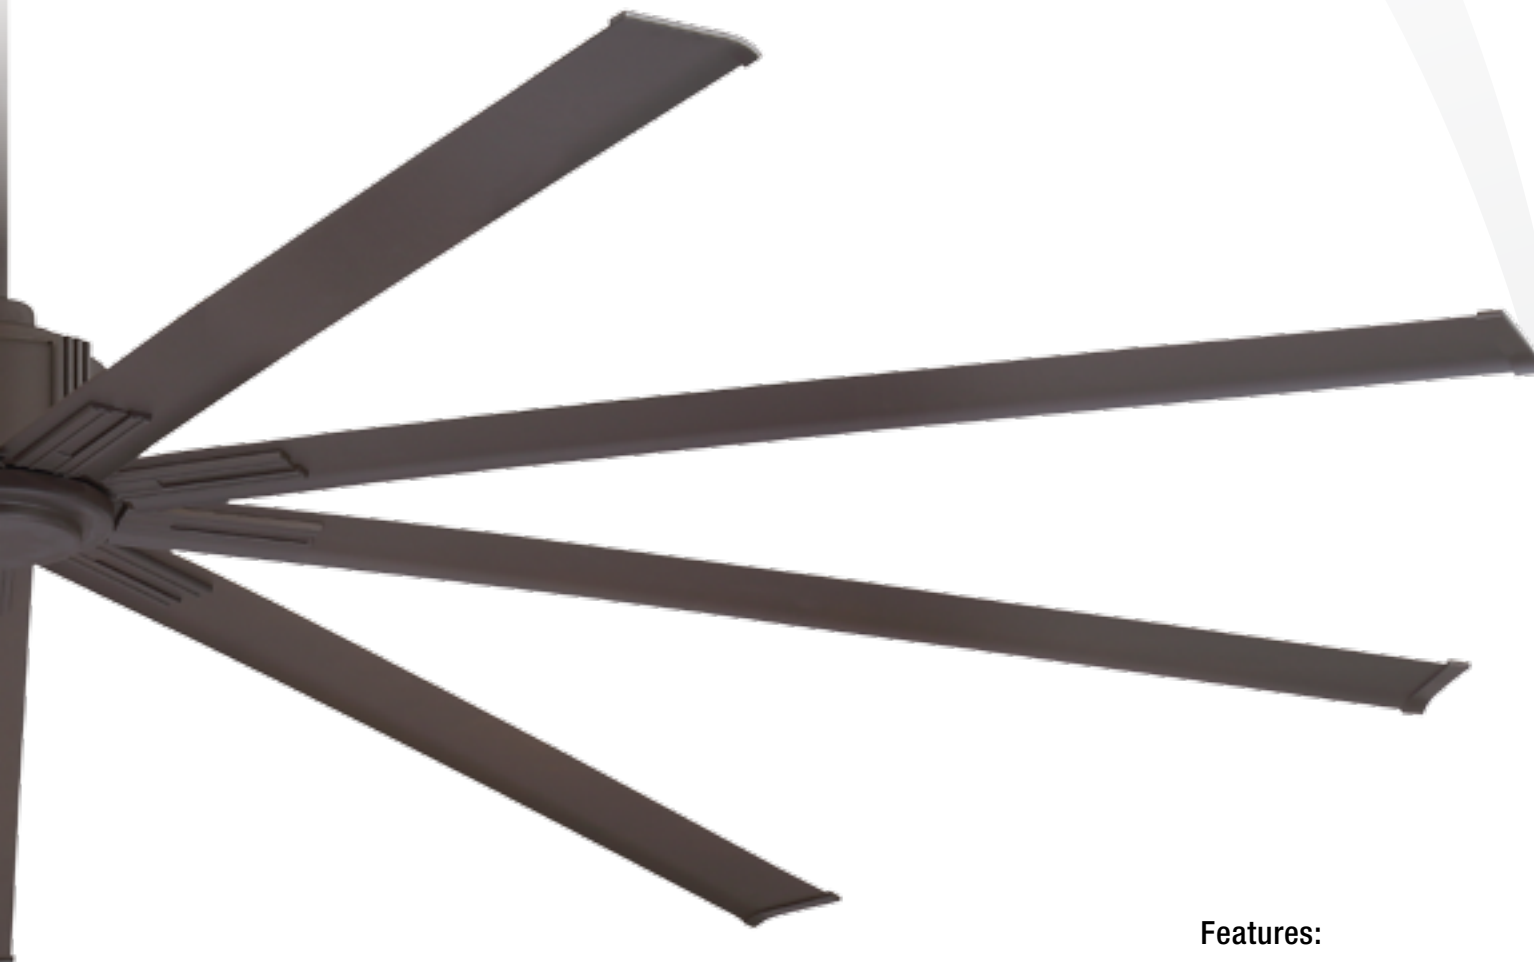

Energy Information for 72"
 (Excludes Lights)

Airflow CFM	Electricity Used Watts	Airflow Efficiency CFM/Watts
10,203	29	351.83

Lifetime
 WARRANTY

Remote
 CONTROL
 FULL FUNCTION

Xtreme

Xtreme

This industrial size fan lends itself to almost any setting. Xtreme's clean, sleek, contemporary design with a DC motor and a choice of blade sizes makes it perfect for large areas.