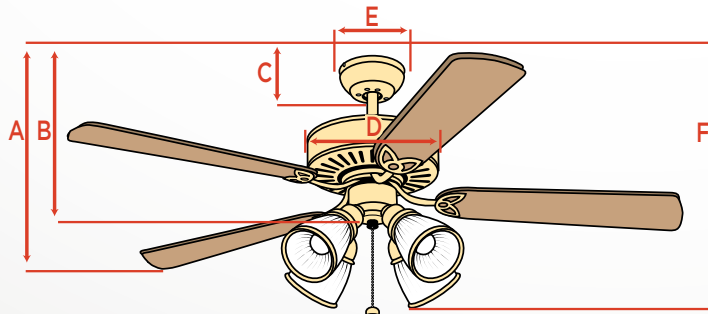

If a Combo Style Fan is Installed Without a Dwn Rod, Subtract 3" from the Dimension Listed (a, b, f).

- A - Top of Canopy to Bottom of Blade
- B - Top of Canopy to Bottom of Switch Housing
- C - Top of Canopy to Bottom of Canopy
- D - Width of Motor Housing
- E - Width of Canopy
- F - Top of Canopy to Bottom of Glass