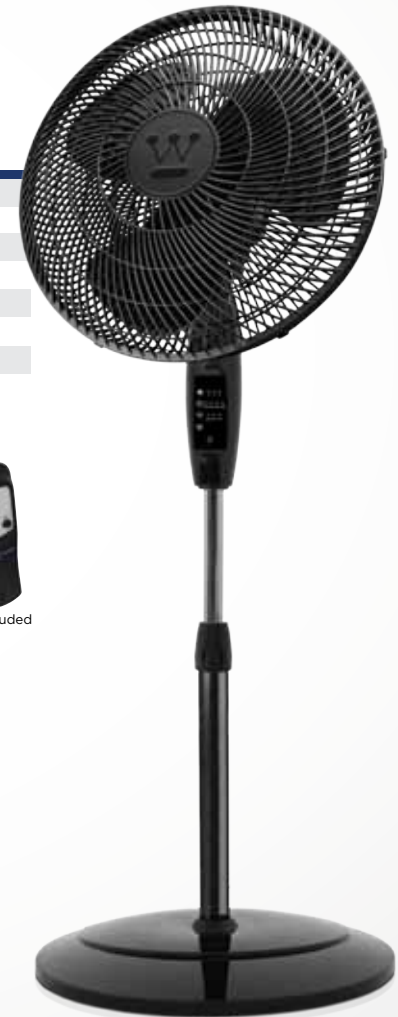

72703
STAND FAN
40 cm / 16"

- Black Finish
- Plastic Blades & Grid
- Oscillating Function
- Remote Control
- Time Control
- Silent Mode
- 3 Speed

Included