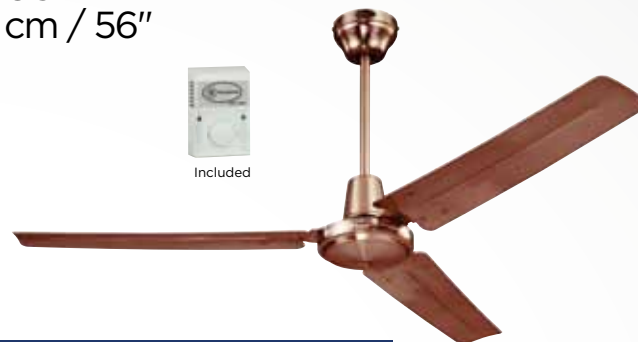

INDUSTRIAL

...

**78614**  
INDUSTRIAL  
142 cm / 56"

Included

- Brushed Nickel Finish
- 3 Metal Blades
- Motor 153 x 17 mm
- Wall Control 5 Speeds Included

Finished Blades

Brushed Nickel

**72175**  
INDUSTRIAL  
142 cm / 56"