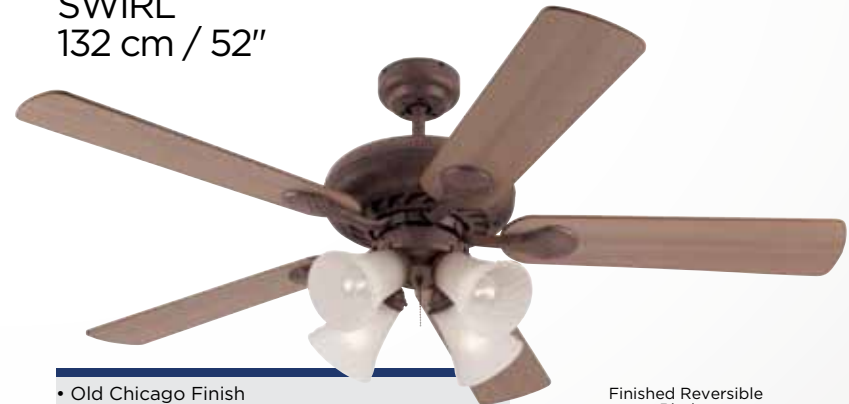

78432
SWIRL
132 cm / 52"