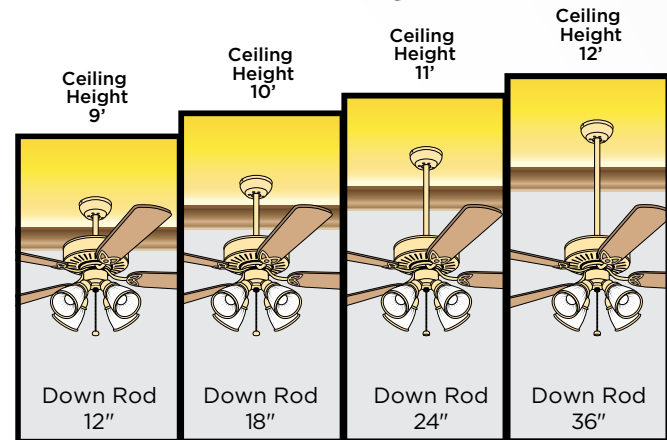

FINISHES

Antique Brass	Brushed Pewter	Polished Brass	Satin Brass
Rustic Bronze	Iron	Oil Rubbed Bronze	Old Chicago
White	Brushed Nickel