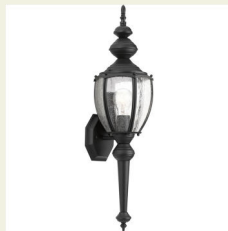

Standard Exterior Roman Coach Collection

P5767-31 Black